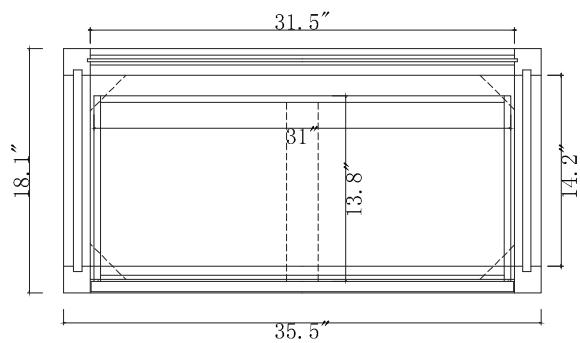

TOP

SIDE

BACK

SPECIFICATIONS

SKU: KS-70036

REV1.13.18

NOTES

Countertops are not shown in these diagrams. (Cabinet Only)
Do not expose the surface of the cabinet to corrosive liquids or direct sunlight.
All dimensions and specifications are approximate and subject to change without notice.