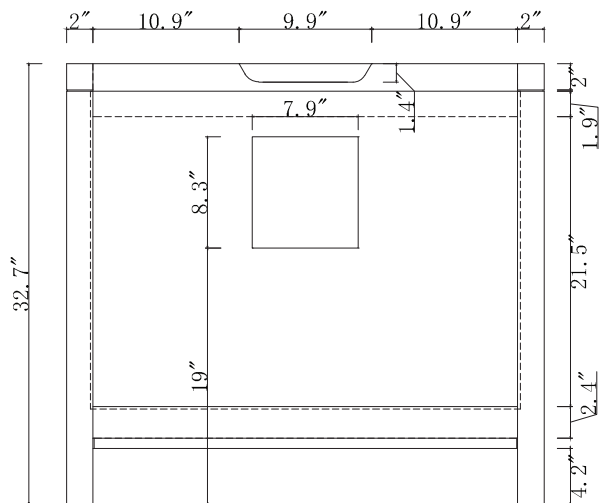

TOP

SIDE

BACK

SPECIFICATIONS

SKU: KS-70036

REV1.13.18

NOTES

Countertops are not shown in these diagrams. (Cabinet Only)
Do not expose the surface of the cabinet to corrosive liquids or direct sunlight.
All dimensions and specifications are approximate and subject to change without notice.