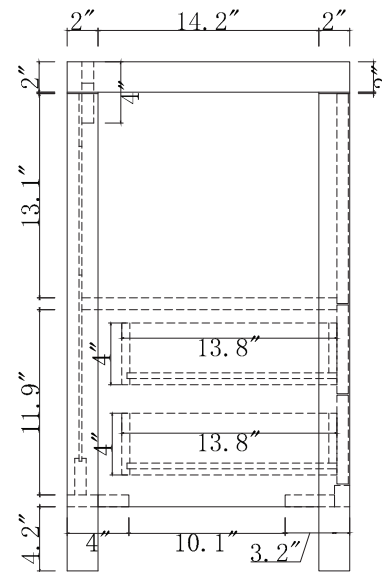

TOP

SIDE

BACK

SPECIFICATIONS

SKU: KS-70036

REV1.13.18

NOTES

Countertops are not shown in these diagrams. (Cabinet Only)
Do not expose the surface of the cabinet to corrosive liquids or direct sunlight.
All dimensions and specifications are approximate and subject to change without notice.