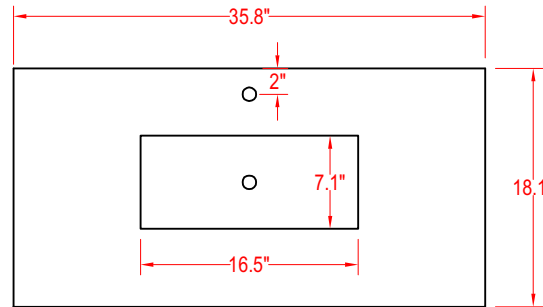

Bathroom Cabinet

Unit

inch

Model

VA3036

kitchensource.com
1.800.667.8721

(PLAN)

Mirror: 35.8"x27.56" inch

Cabinet: 35.8"x18.1"x35.8" inch

Handle: 6.2" inch

(BACK)