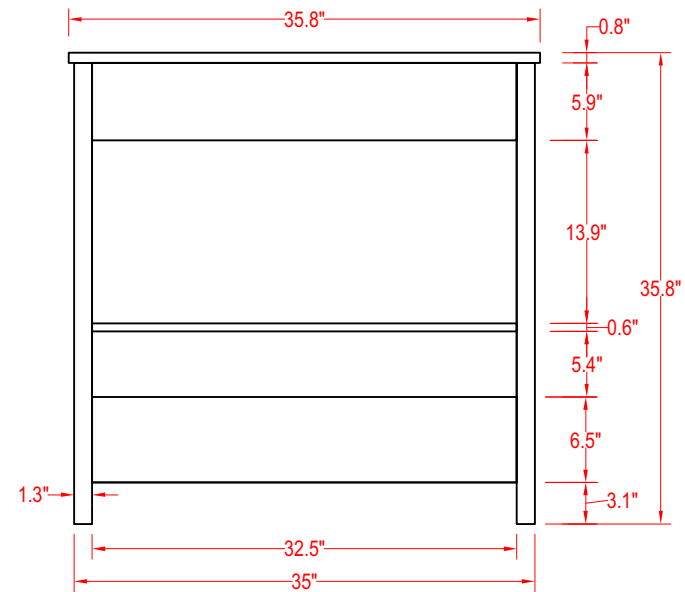

Bathroom Cabinet

Unit

inch

Model

VA3036

kitchensource.com
1.800.667.8721

(PLAN)

Mirror: 35.8"x27.56" inch

Cabinet: 35.8"x18.1"x35.8" inch

Handle: 6.2" inch

(BACK)