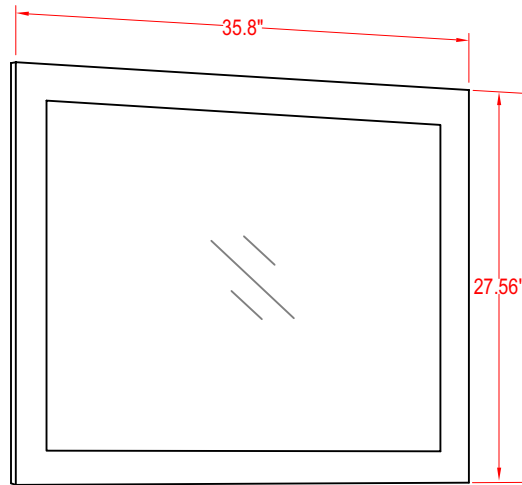

Bathroom Cabinet

Unit

inch

Model

VA3036

kitchensource.com
1.800.667.8721

(PLAN)

Mirror: 35.8"x27.56" inch

Cabinet: 35.8"x18.1"x35.8" inch

Handle: 6.2" inch

(BACK)