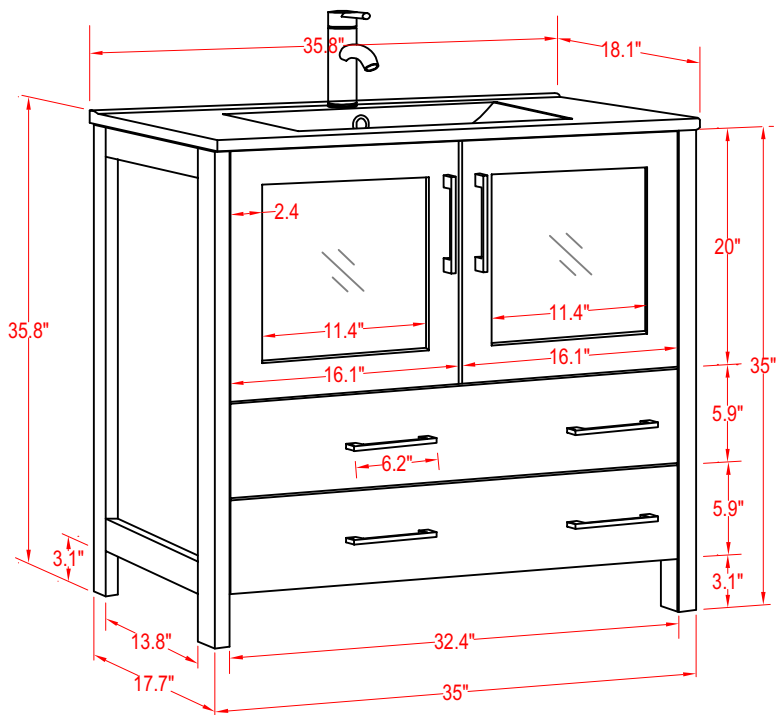

Bathroom Cabinet

Unit

inch

Model

VA3036

kitchensource.com
1.800.667.8721

(PLAN)

Mirror: 35.8"x27.56" inch

Cabinet: 35.8"x18.1"x35.8" inch

Handle: 6.2" inch

(BACK)