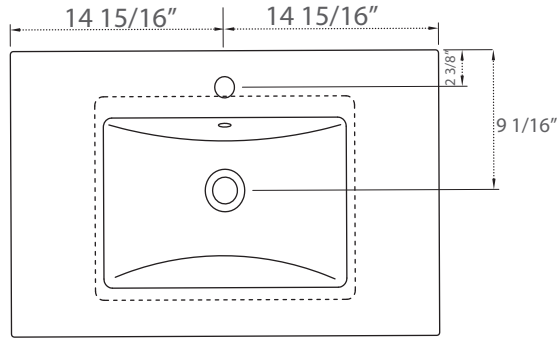

# SPECIFICATIONS

SKU CODE:

S01-30-BLU

COLLECTION: Mason

DIMENSIONS: W 30" | D 18 1/2" | H 34"