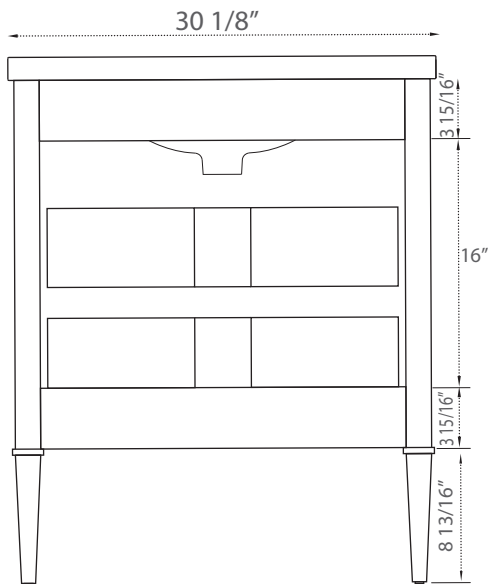

# SPECIFICATIONS

SKU CODE:

S01-30-BLU

COLLECTION: Mason

DIMENSIONS: W 30" | D 18 1/2" | H 34"