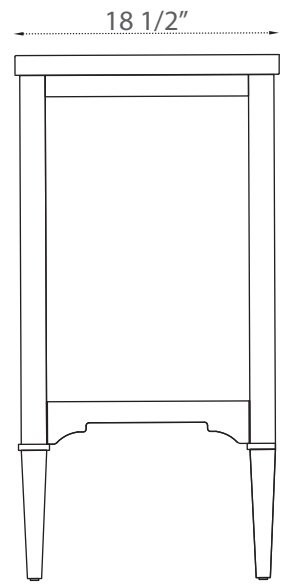

# SPECIFICATIONS

SKU CODE:

S01-30-BLU

COLLECTION: Mason

DIMENSIONS: W 30" | D 18 1/2" | H 34"