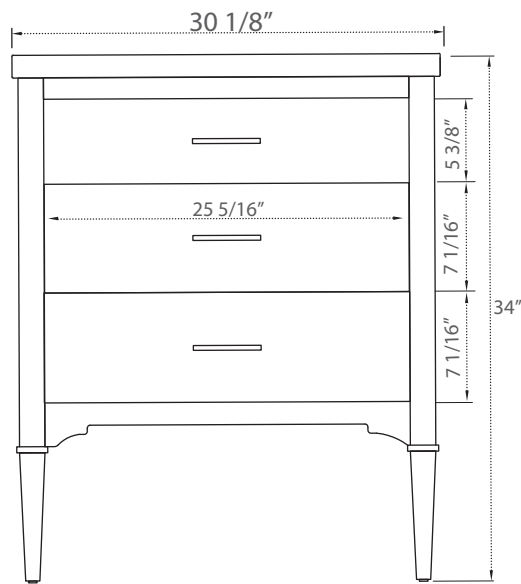

# SPECIFICATIONS

SKU CODE:

S01-30-BLU

COLLECTION: Mason

DIMENSIONS: W 30" | D 18 1/2" | H 34"