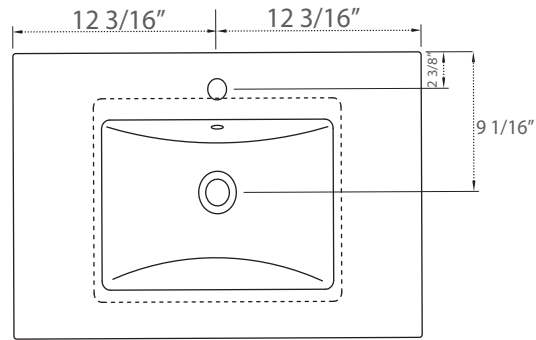

COLLECTION: Mason

DIMENSIONS: W 24 1/2" | D 18 1/2" | H 34"

PRODUCT OVERVIEW

- Solid hardwood cabinet
- Blue Finish
- Soft closing cabinet drawers
- Three Drawers
- Satin Brass Hardware

CARE AND CLEANING

- Avoid using any type of rough cleaners or chemicals on the finish.
- Cabinet finish is water resistant, use mild liquid soap and a soft cloth to clean the cabinet body.
- Scrub the cabinet smoothly, while cleaning do not remove or scratch the finish.