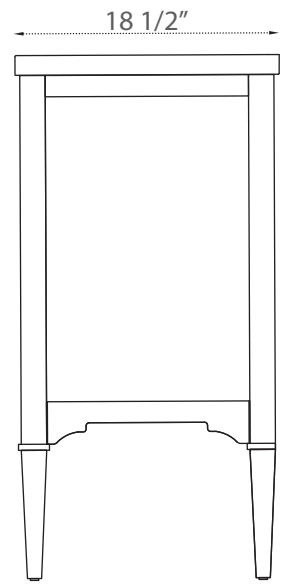

COLLECTION: Mason

DIMENSIONS: W 24 1/2" | D 18 1/2" | H 34"

PRODUCT OVERVIEW

- Solid hardwood cabinet
- Blue Finish
- Soft closing cabinet drawers
- Three Drawers
- Satin Brass Hardware

CARE AND CLEANING

- Avoid using any type of rough cleaners or chemicals on the finish.
- Cabinet finish is water resistant, use mild liquid soap and a soft cloth to clean the cabinet body.
- Scrub the cabinet smoothly, while cleaning do not remove or scratch the finish.