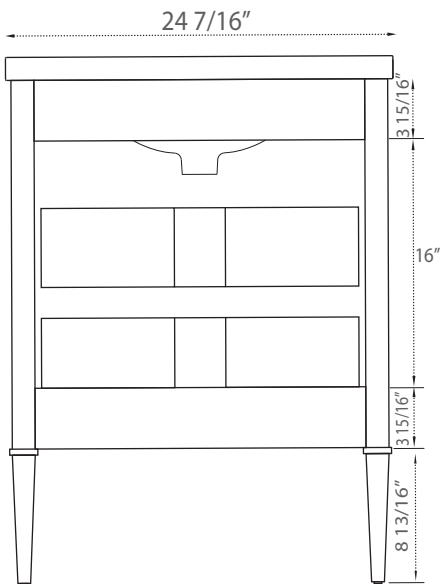

COLLECTION: Mason

DIMENSIONS: W 24 1/2" | D 18 1/2" | H 34"

PRODUCT OVERVIEW

- Solid hardwood cabinet
- Blue Finish
- Soft closing cabinet drawers
- Three Drawers
- Satin Brass Hardware

CARE AND CLEANING

- Avoid using any type of rough cleaners or chemicals on the finish.
- Cabinet finish is water resistant, use mild liquid soap and a soft cloth to clean the cabinet body.
- Scrub the cabinet smoothly, while cleaning do not remove or scratch the finish.