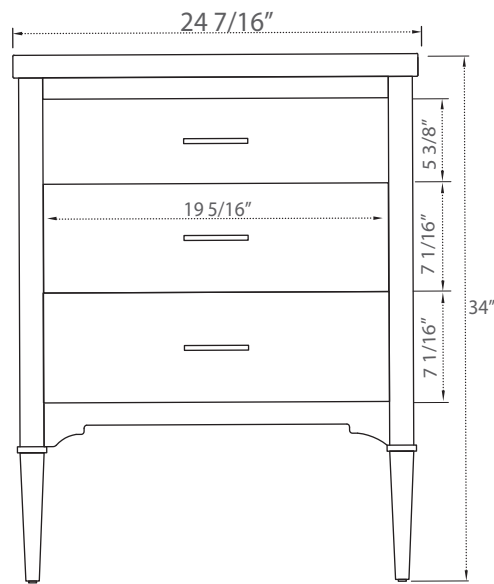

COLLECTION: Mason

DIMENSIONS: W 24 1/2" | D 18 1/2" | H 34"

PRODUCT OVERVIEW

- Solid hardwood cabinet
- Blue Finish
- Soft closing cabinet drawers
- Three Drawers
- Satin Brass Hardware

CARE AND CLEANING

- Avoid using any type of rough cleaners or chemicals on the finish.
- Cabinet finish is water resistant, use mild liquid soap and a soft cloth to clean the cabinet body.
- Scrub the cabinet smoothly, while cleaning do not remove or scratch the finish.