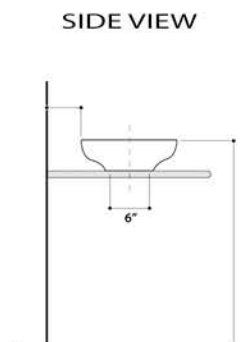

Regatta Collection

Fireclay Bathroom Vanity Sink

MODEL:
RC79041W "PORTOFINO"

Overall Dimensions	Interior Bowl	Interior Depth	Exterior Height	Drain Dimensions
24.5" x 14.5"	22.25" x 12.25"	3"	4.25"	1.75"

FEATURES

- Genuine Italian Fireclay
- Nominal Dimensions - Actual may vary by 1/4"
- Vessel mount; Template Not Included
- No Overflow
- Made in Italy
- Do not clean with abrasive cleansers or pads
- Limited Warranty For Manufacturer Defects