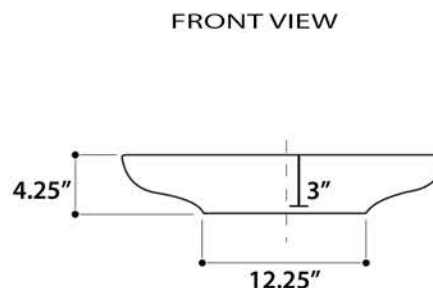

Regatta Collection

Fireclay Bathroom Vanity Sink

MODEL:
RC79041W "PORTOFINO"

Overall Dimensions	Interior Bowl	Interior Depth	Exterior Height	Drain Dimensions
24.5" x 14.5"	22.25" x 12.25"	3"	4.25"	1.75"

FEATURES

- Genuine Italian Fireclay
- Nominal Dimensions - Actual may vary by 1/4"
- Vessel mount; Template Not Included
- No Overflow
- Made in Italy
- Do not clean with abrasive cleansers or pads
- Limited Warranty For Manufacturer Defects