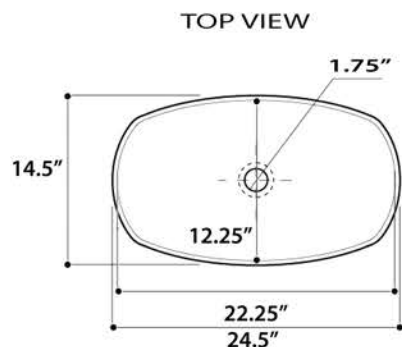

Regatta Collection

Fireclay Bathroom Vanity Sink

MODEL:
RC79041W "PORTOFINO"

Overall Dimensions	Interior Bowl	Interior Depth	Exterior Height	Drain Dimensions
24.5" x 14.5"	22.25" x 12.25"	3"	4.25"	1.75"

FEATURES

- Genuine Italian Fireclay
- Nominal Dimensions - Actual may vary by 1/4"
- Vessel mount; Template Not Included
- No Overflow
- Made in Italy
- Do not clean with abrasive cleansers or pads
- Limited Warranty For Manufacturer Defects