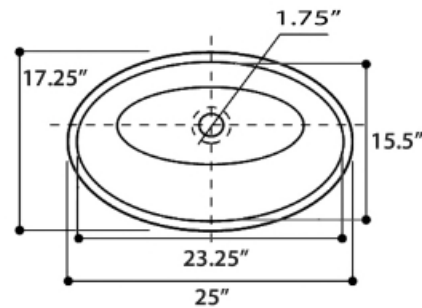

Regatta Collection

Fireclay Bathroom Vanity Sink

MODEL:
RC70640W "TORTOLA"

TOP VIEW

FRONT VIEW

SIDE VIEW

Overall Dimensions	Interior Bowl	Interior Depth	Exterior Height	Drain Dimensions
25" x 17.25"	23.25" x 15.5"	6.75"	8"	1.75"

FEATURES

- Genuine Italian Fireclay
- Nominal Dimensions - Actual may vary by 1/4"
- Topmount; Template Not Included
- No Overflow
- Made in Italy
- Do not clean with abrasive cleansers or pads
- Limited Warranty For Manufacturer Defects