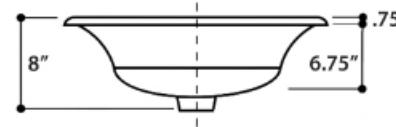

Regatta Collection

Fireclay Bathroom Vanity Sink

MODEL:
RC70640W "TORTOLA"

TOP VIEW

FRONT VIEW

SIDE VIEW

Overall Dimensions	Interior Bowl	Interior Depth	Exterior Height	Drain Dimensions
25" x 17.25"	23.25" x 15.5"	6.75"	8"	1.75"

FEATURES

- Genuine Italian Fireclay
- Nominal Dimensions - Actual may vary by 1/4"
- Topmount; Template Not Included
- No Overflow
- Made in Italy
- Do not clean with abrasive cleansers or pads
- Limited Warranty For Manufacturer Defects