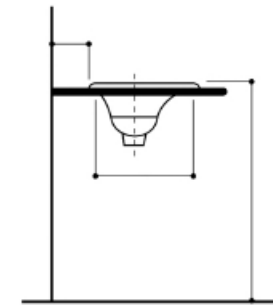

Regatta Collection

Fireclay Bathroom Vanity Sink

MODEL:
RC70640W "TORTOLA"

TOP VIEW

FRONT VIEW

SIDE VIEW

Overall Dimensions	Interior Bowl	Interior Depth	Exterior Height	Drain Dimensions
25" x 17.25"	23.25" x 15.5"	6.75"	8"	1.75"

FEATURES

- Genuine Italian Fireclay
- Nominal Dimensions - Actual may vary by 1/4"
- Topmount; Template Not Included
- No Overflow
- Made in Italy
- Do not clean with abrasive cleansers or pads
- Limited Warranty For Manufacturer Defects