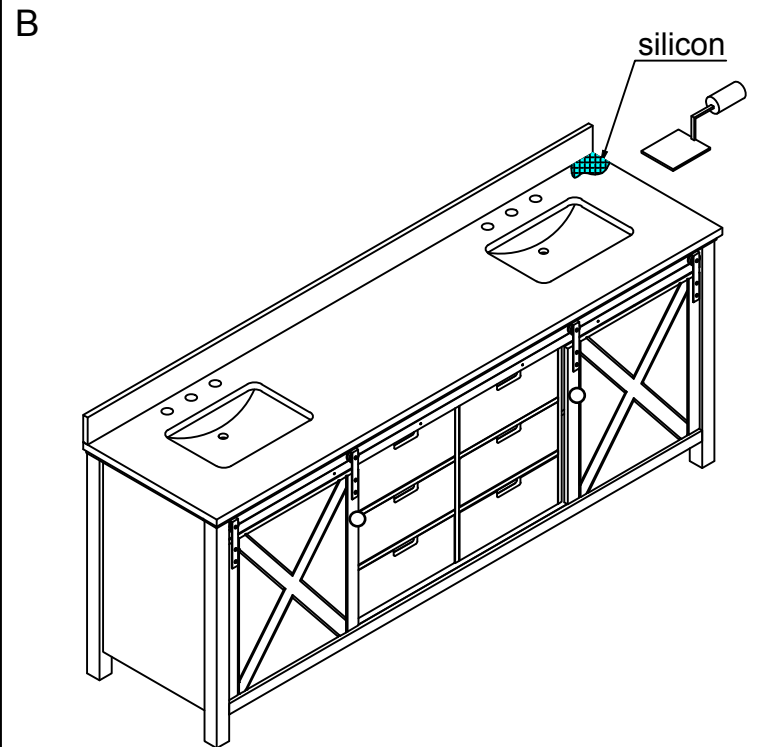

LEXORA[®]
HOME DECOR & HOME FURNISHINGS

DIMENSIONS

#1

PART LIST

PART #	DESCRIPTION	QUANTITY
A	Countertop	1
B	Backsplash	1
C	Basin	2
D	Door	2
E	Drawer	6
F1	Adjustable Shelf (Left)	1
F2	Adjustable Shelf (Right)	1
G	Shelf holder	8
H	Drawer Glide	6
1	Hardware (Door)	4
2	Metal	1
3	Glide Plastic (back metal)	4
4	hardware (Back Door)	2
5	Plastic L (bottom Door)	2
6	Plastic hole (back metal)	5
7	Handle	2

INSTALLATION

INSTALLSTION

#1

C

DRAWER

#2

REMOVE

INSTALL