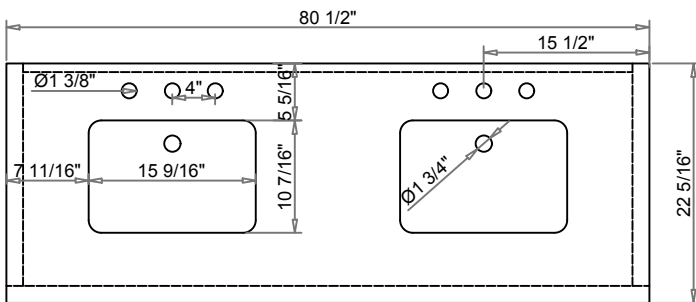

LEXORA[®]
HOME DECOR & HOME FURNISHINGS

DIMENSIONS

#1

PART LIST

PART #	DESCRIPTION	QUANTITY
A	Countertop	1
B	Backsplash	1
C	Basin	2
D	Door	2
E	Drawer	6
F1	Adjustable Shelf (Left)	1
F2	Adjustable Shelf (Right)	1
G	Shelf holder	8
H	Drawer Glide	6
1	Hardware (Door)	4
2	Metal	1
3	Glide Plastic (back metal)	4
4	hardware (Back Door)	2
5	Plastic L (bottom Door)	2
6	Plastic hole (back metal)	5
7	Handle	2