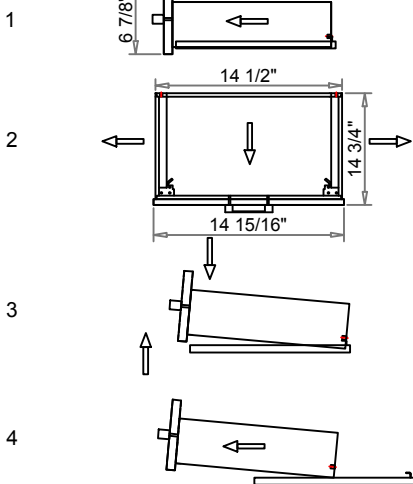

LEXORA[®]
HOME DECOR & HOME FURNISHINGS

DIMENSIONS

#1

PART LIST

PART #	DESCRIPTION	QUANTITY
A	Countertop	1
B	Backsplash	1
C	Basin	2
D	Door	2
E	Drawer	6
F1	Adjustable Shelf (Left)	1
F2	Adjustable Shelf (Right)	1
G	Shelf holder	8
H	Drawer Glide	6
1	Hardware (Door)	4
2	Metal	1
3	Glide Plastic (back metal)	4
4	hardware (Back Door)	2
5	Plastic L (bottom Door)	2
6	Plastic hole (back metal)	5
7	Handle	2

INSTALLATION

INSTALLSTION

#1

C

DRAWER

#2

REMOVE

INSTALL