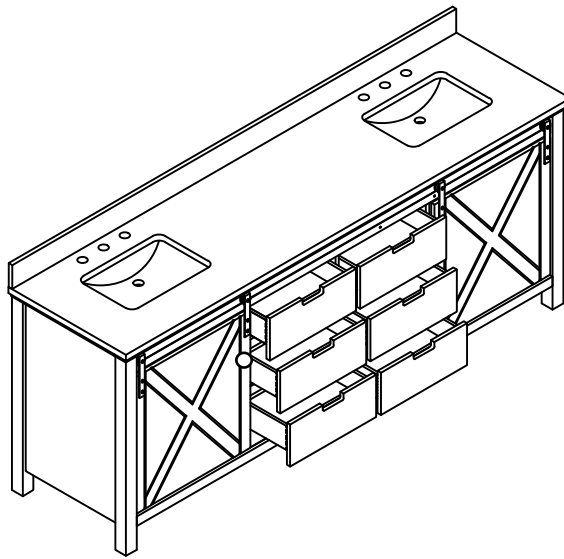

LEXORA[®]
HOME DECOR & HOME FURNISHINGS

DIMENSIONS

#1

PART LIST

PART #	DESCRIPTION	QUANTITY
A	Countertop	1
B	Backsplash	1
C	Basin	2
D	Door	2
E	Drawer	6
F1	Adjustable Shelf (Left)	1
F2	Adjustable Shelf (Right)	1
G	Shelf holder	8
H	Drawer Glide	6
1	Hardware (Door)	4
2	Metal	1
3	Glide Plastic (back metal)	4
4	hardware (Back Door)	2
5	Plastic L (bottom Door)	2
6	Plastic hole (back metal)	5
7	Handle	2

INSTALLATION

INSTALLSTION

#1

C

DRAWER

#2

REMOVE

INSTALL