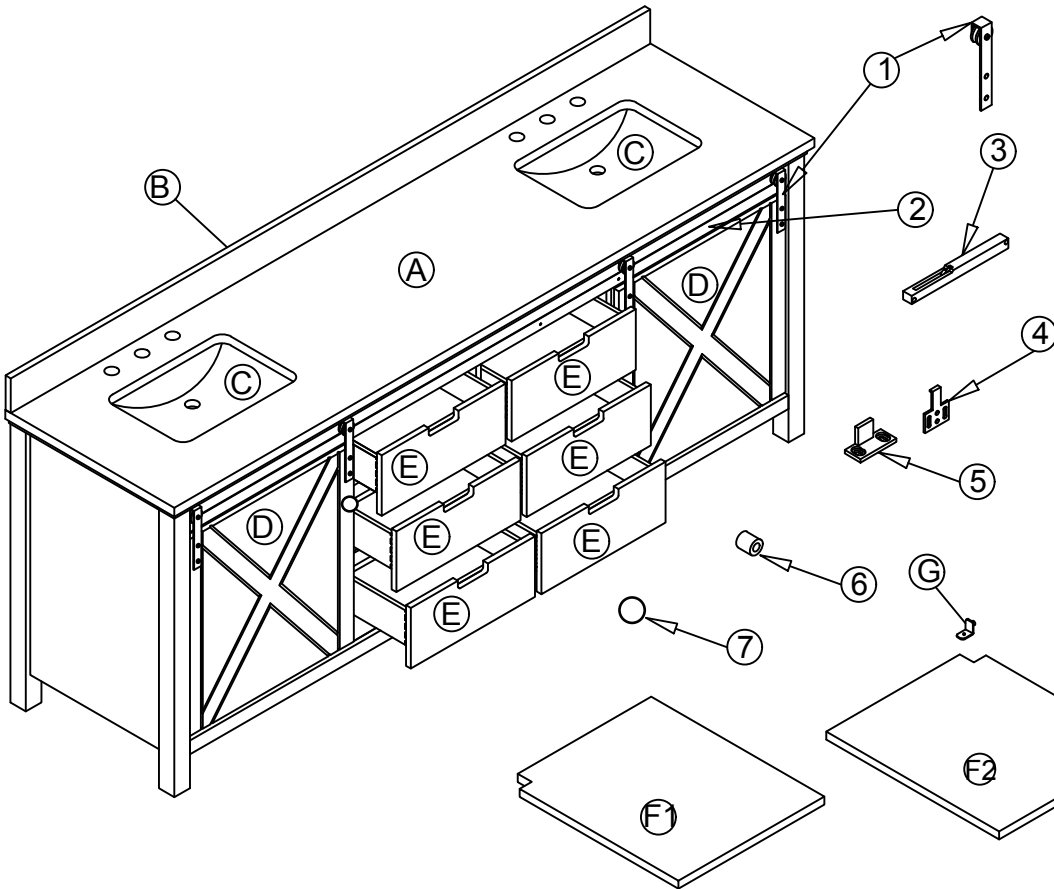

LEXORA[®]
HOME DECOR & HOME FURNISHINGS

DIMENSIONS

#1

PART LIST

PART #	DESCRIPTION	QUANTITY
A	Countertop	1
B	Backsplash	1
C	Basin	2
D	Door	2
E	Drawer	6
F1	Adjustable Shelf (Left)	1
F2	Adjustable Shelf (Right)	1
G	Shelf holder	8
H	Drawer Glide	6
1	Hardware (Door)	4
2	Metal	1
3	Glide Plastic (back metal)	4
4	hardware (Back Door)	2
5	Plastic L (bottom Door)	2
6	Plastic hole (back metal)	5
7	Handle	2

INSTALLATION

INSTALLSTION

#1

C

DRAWER

#2

REMOVE

INSTALL