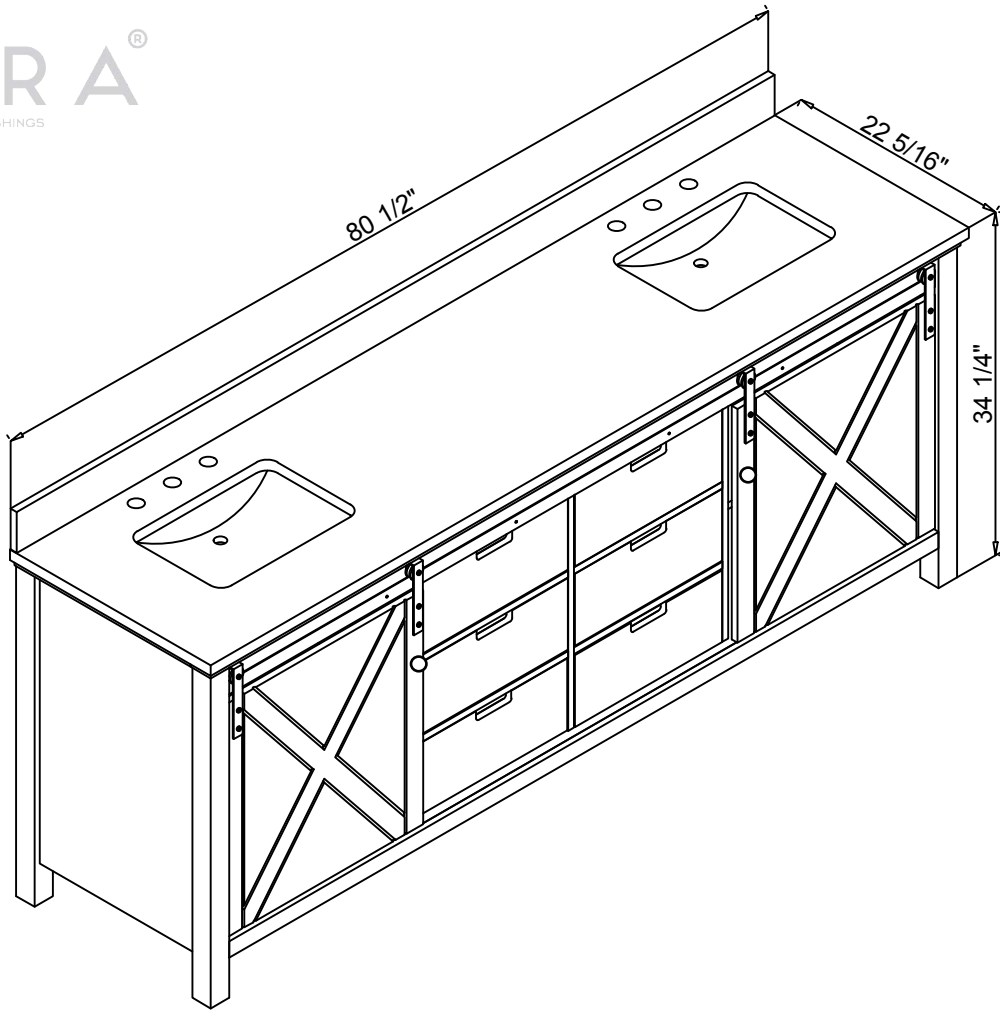

LEXORA[®]
HOME DECOR & HOME FURNISHINGS

DIMENSIONS

#1

PART LIST

PART #	DESCRIPTION	QUANTITY
A	Countertop	1
B	Backsplash	1
C	Basin	2
D	Door	2
E	Drawer	6
F1	Adjustable Shelf (Left)	1
F2	Adjustable Shelf (Right)	1
G	Shelf holder	8
H	Drawer Glide	6
1	Hardware (Door)	4
2	Metal	1
3	Glide Plastic (back metal)	4
4	hardware (Back Door)	2
5	Plastic L (bottom Door)	2
6	Plastic hole (back metal)	5
7	Handle	2

INSTALLATION

INSTALLSTION

#1

C

DRAWER

#2

REMOVE

INSTALL