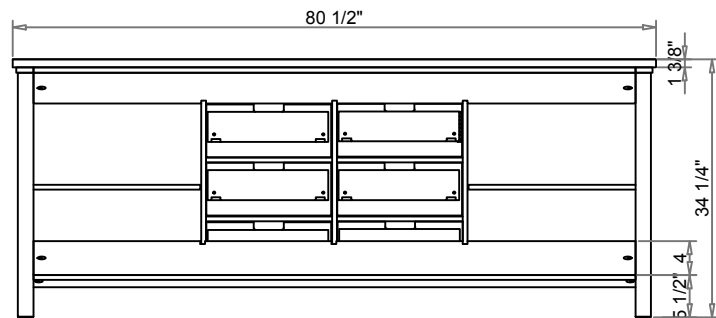

LEXORA[®]
HOME DECOR & HOME FURNISHINGS

DIMENSIONS

#1

PART LIST

PART #	DESCRIPTION	QUANTITY
A	Countertop	1
B	Backsplash	1
C	Basin	2
D	Door	2
E	Drawer	6
F1	Adjustable Shelf (Left)	1
F2	Adjustable Shelf (Right)	1
G	Shelf holder	8
H	Drawer Glide	6
1	Hardware (Door)	4
2	Metal	1
3	Glide Plastic (back metal)	4
4	hardware (Back Door)	2
5	Plastic L (bottom Door)	2
6	Plastic hole (back metal)	5
7	Handle	2