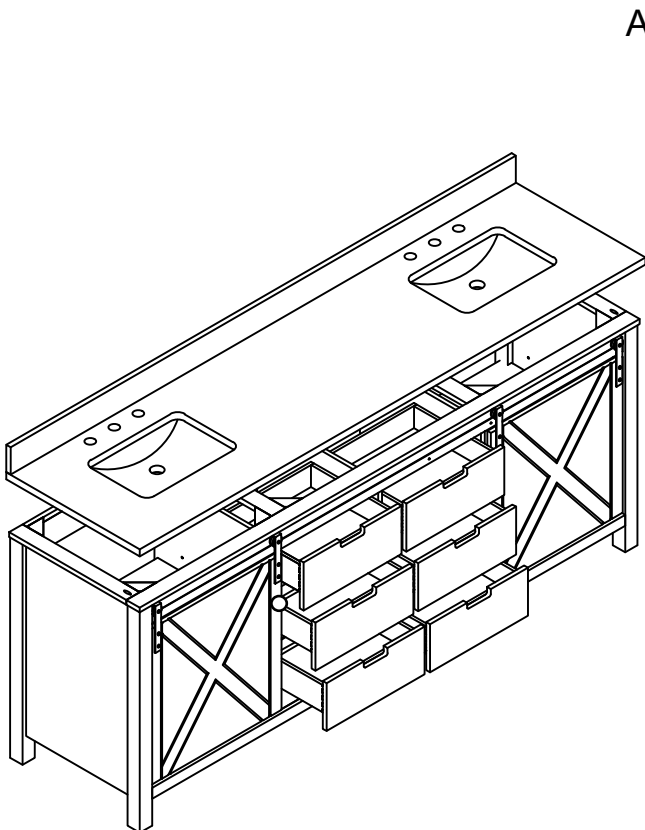

INSTALLATION