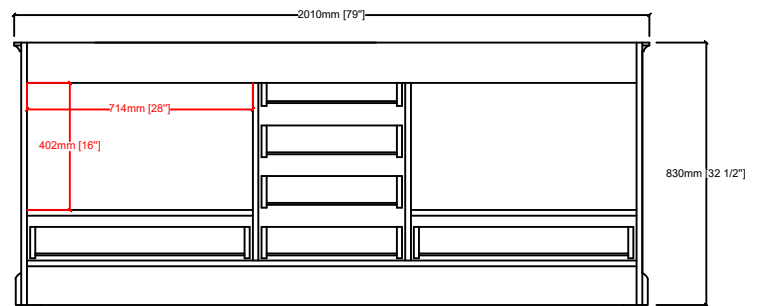

DUKES 80"

Length: 80"
Width: 22"
Height: 34"

MIRROR

TOP

FRONT VIEW

BACK VIEW

SIDE VIEW

LD342280