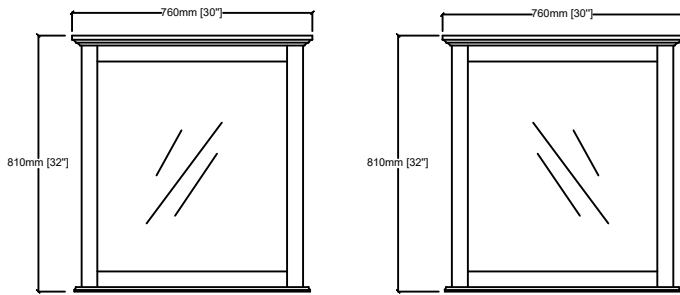

DUKES 80"

Length: 80"
Width: 22"
Height: 34"

MIRROR

TOP

FRONT VIEW

BACK VIEW

SIDE VIEW

LD342280