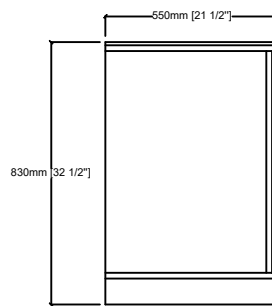

DUKES 80"

Length: 80"
Width: 22"
Height: 34"

MIRROR

TOP

FRONT VIEW

BACK VIEW

SIDE VIEW

LD342280