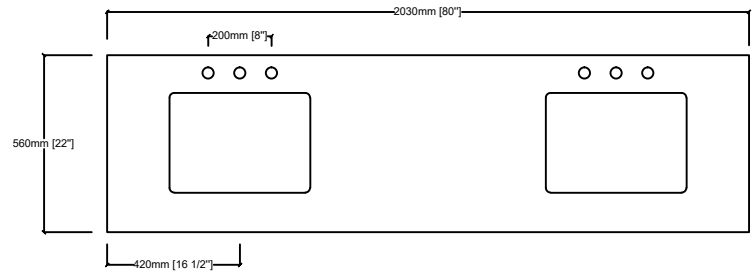

DUKES 80"

Length: 80"
Width: 22"
Height: 34"

MIRROR

TOP

FRONT VIEW

BACK VIEW

SIDE VIEW

LD342280