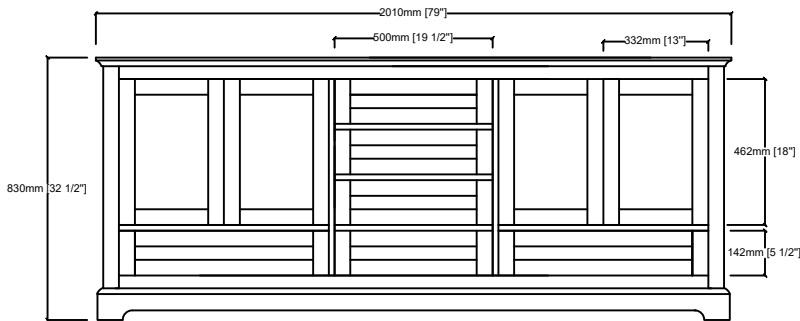

DUKES 80"

Length: 80"
Width: 22"
Height: 34"

MIRROR

TOP

FRONT VIEW

BACK VIEW

SIDE VIEW

LD342280