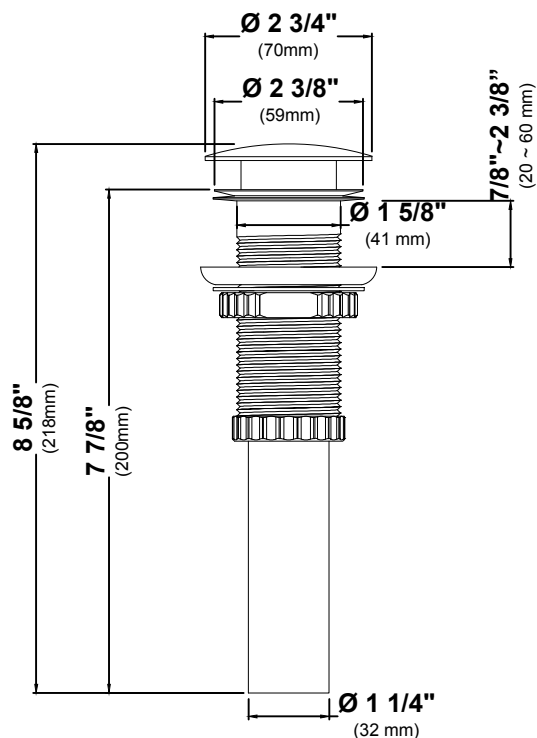

FEATURES

- Solid Brass Construction
- Ceramic Top
- Connection 1-1/4"
- Designed to Work w/ Above-Counter Vessel Sinks w/o overflow
- Fits Standard 1 3/4" Drain Opening

KRAUS LIMITED LIFETIME WARRANTY

AVAILABLE COLORS

Glossy White
Glossy Black
Glossy Beige
Glossy Gray

NOMINAL DIMENSIONS

Pop Up Height	Pop Up Top
8 5/8"	Ø 2 3/4"

FRONT VIEW