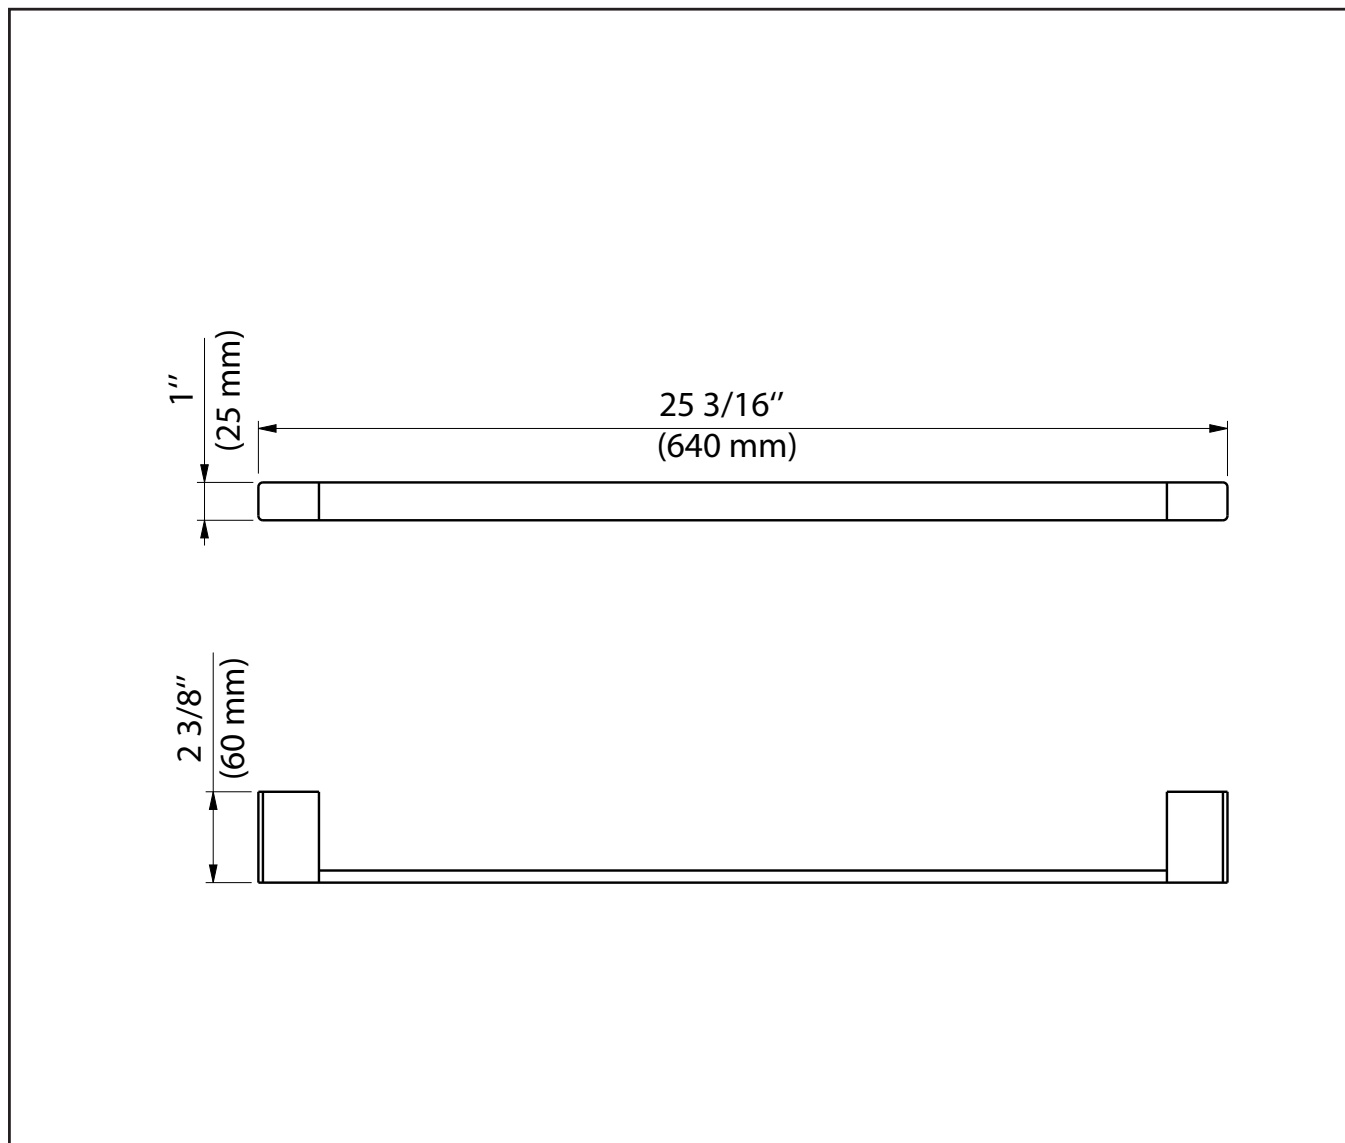

## Features

- Solid Brass Construction
- Sleek Design Coordinates w/ a Variety of Decor Styles
- Easy-to-Clean Finish is Corrosion & Rust-Resistant
- All Mounting Hardware Included for Easy Installation
- Holds up to 22 lbs (10 kg)