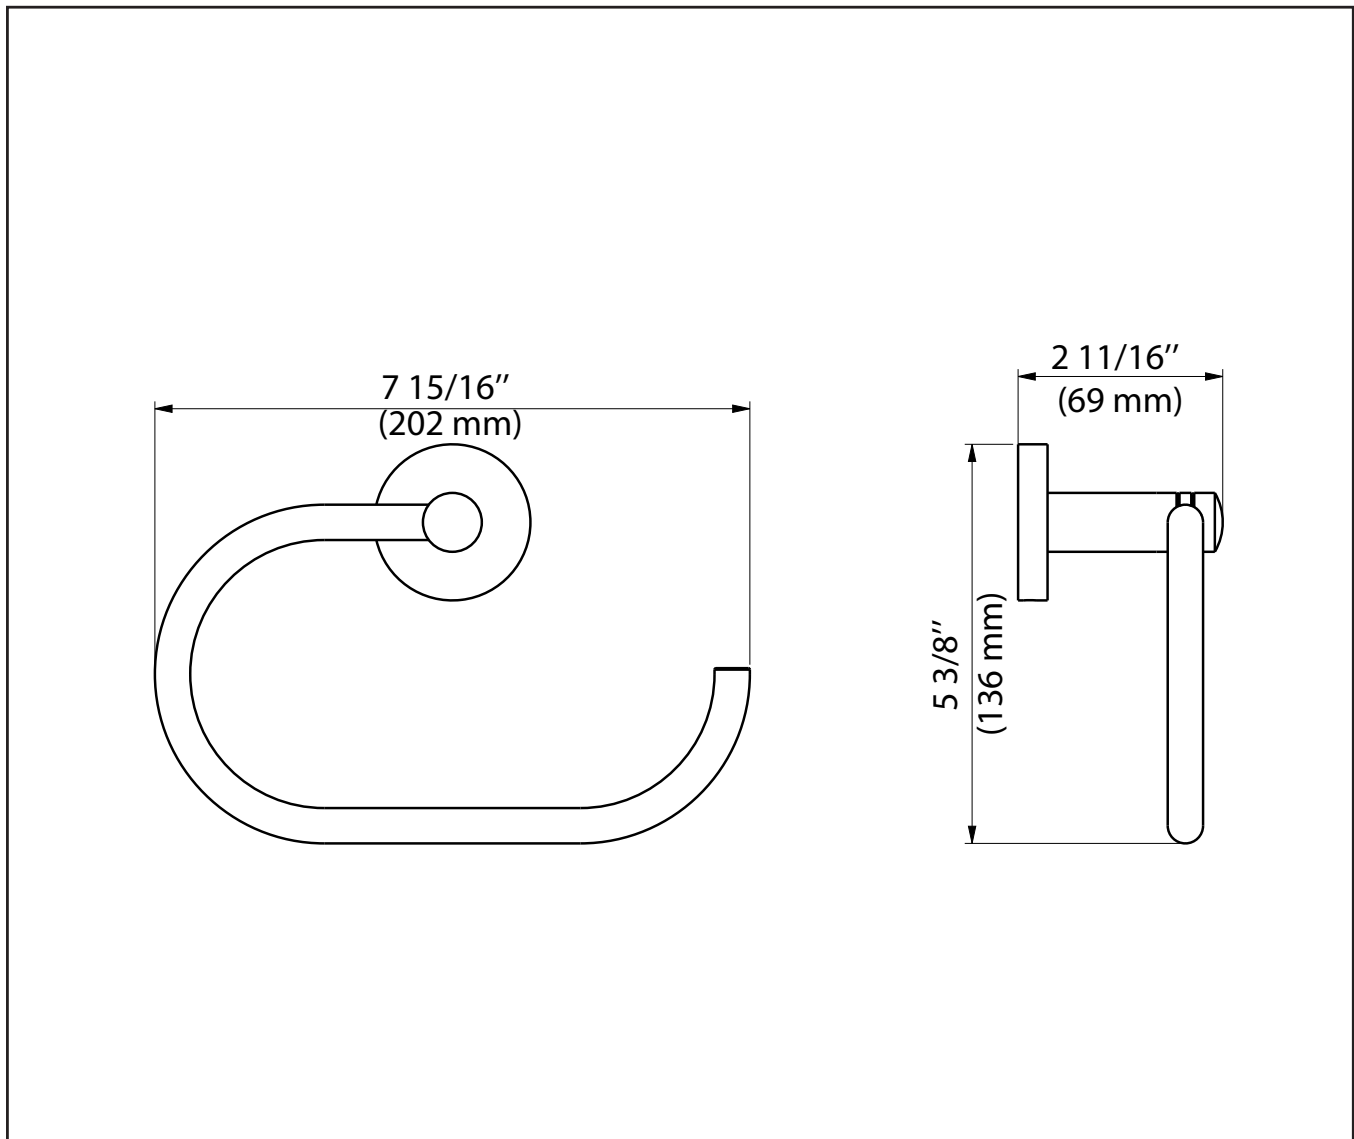

KEA-18825

Kraus Bathroom Accessories - Elie™ Towel Ring

Chrome / Brushed Nickel / Matte Black Finishes

Material

Brass

Features

- Solid Brass Construction
- Sleek Design Coordinates w/ a Variety of Decor Styles
- Easy-to-Clean Finish is Corrosion & Rust-Resistant
- All Mounting Hardware Included for Easy Installation
- Holds up to 11 lbs (5 kg)