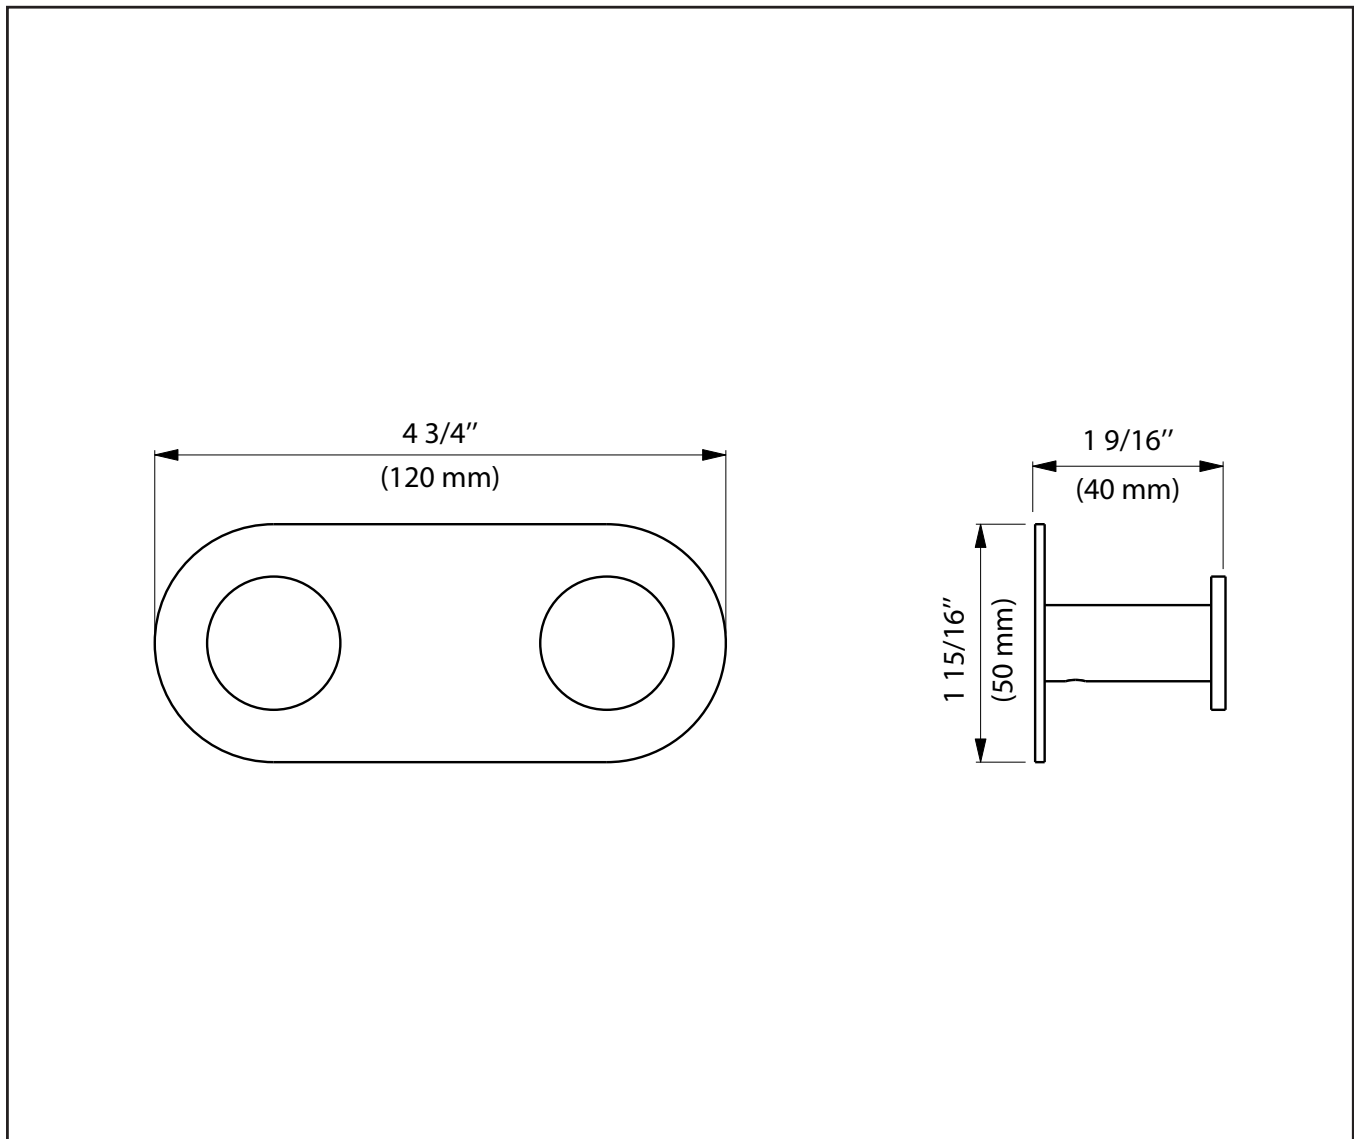

# KEA-18803

Kraus Bathroom Accessories - Elie™ Double Hook

Chrome / Brushed Nickel / Matte Black Finishes

## Features

- Solid Brass Construction
- Sleek Design Coordinates w/ a Variety of Decor Styles
- Easy-to-Clean Finish is Corrosion & Rust-Resistant
- All Mounting Hardware Included for Easy Installation
- Holds up to 11 lbs (5 kg)