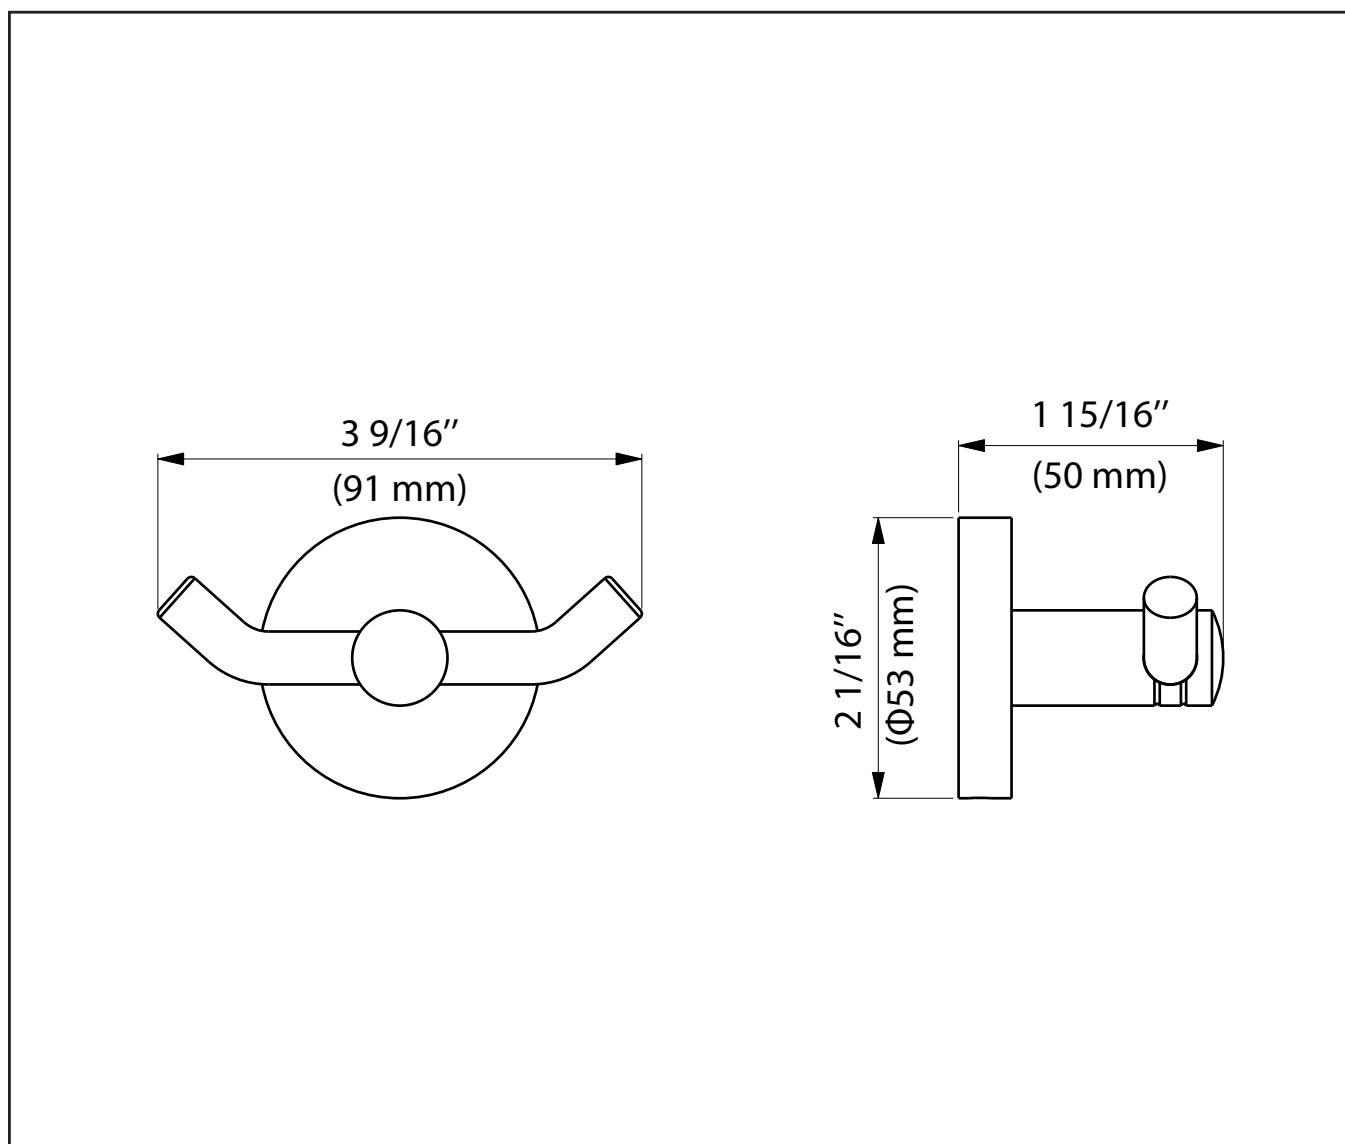

KEA-18802

Kraus Bathroom Accessories - Elie™ Double Hook

Chrome / Brushed Nickel / Matte Black Finishes

Kräus®

SPECIFICATION SHEET

Material

Brass

Features

- Solid Brass Construction
- Sleek Design Coordinates w/ a Variety of Decor Styles
- Easy-to-Clean Finish is Corrosion & Rust-Resistant
- All Mounting Hardware Included for Easy Installation
- Holds up to 11 lbs (5 kg)