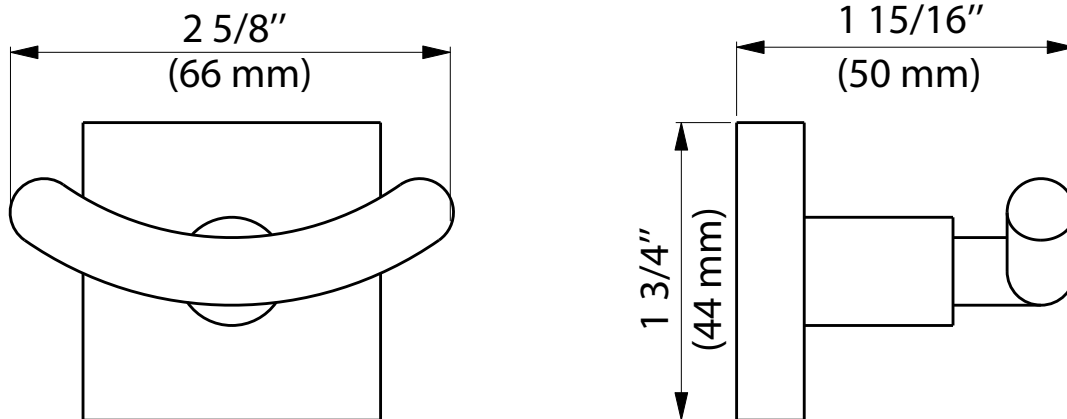

KEA-17702

Kraus Bathroom Accessories - Ventus™ Double Hook

Chrome / Brushed Nickel / Matte Black Finishes

Material

Brass

Features

- Solid Brass Construction
- Sleek Design Coordinates w/ a Variety of Decor Styles
- Easy-to-Clean Finish is Corrosion & Rust-Resistant
- All Mounting Hardware Included for Easy Installation
- Holds up to 11 lbs (5 kg)