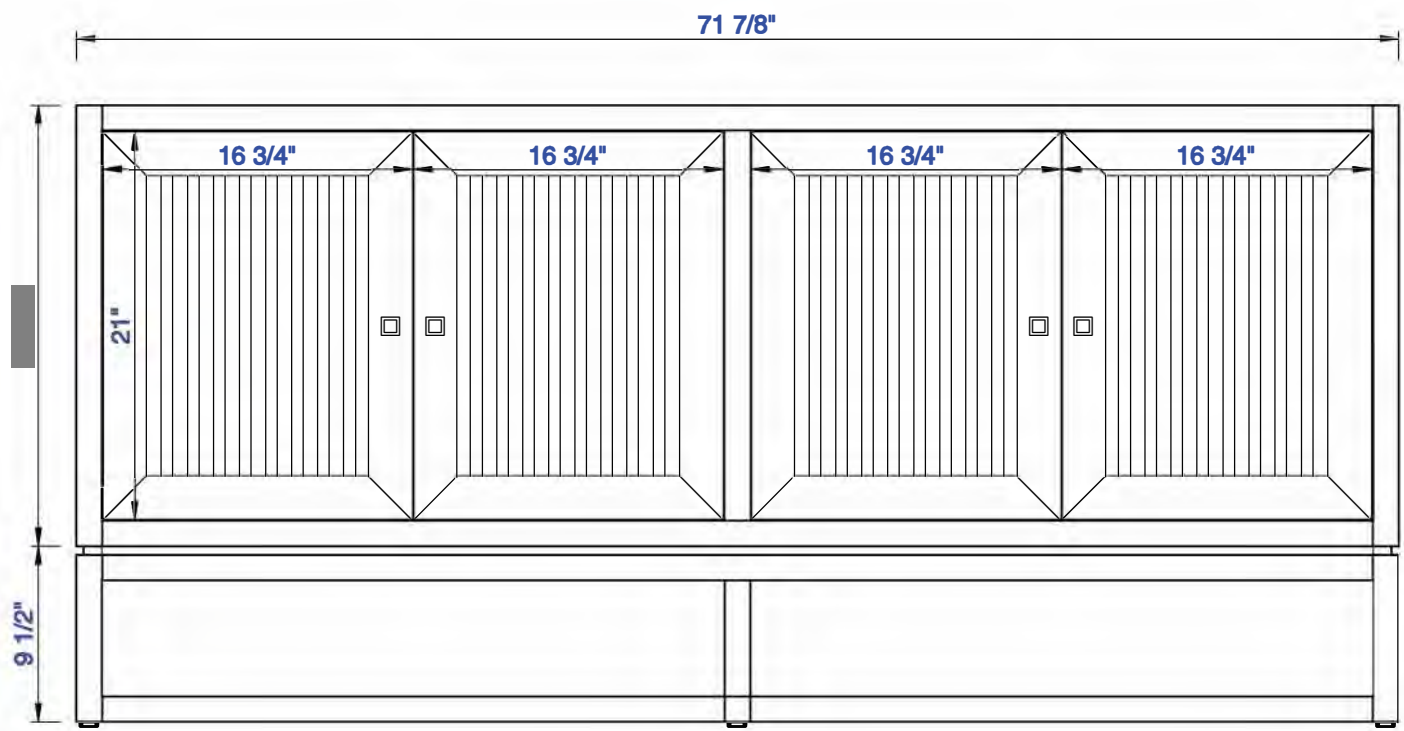

72"

Item Number:
E645-V72-MCA
E645-V72-GW

JAMES MARTIN

VANITIES™

Athens 72" Double Vanity Cabinet
Diagrams with Dimensions
page 01 of 03

NOTE ONE: Countertops are not shown in these diagrams. (Cabinet Only)

JAMES MARTIN

VANITIES™

Athens 72" Double Vanity Cabinet
Diagrams with Dimensions
page 02 of 03

NOTE ONE: Countertops are not shown in these diagrams . (Cabinet Only)
NOTE TWO: Internal Shelves (Shown) are designed to align with sinks in James Martin's Optional Countertops.
Customer's own countertops and sinks may align differently, and modification may be required.
Please consult our website for Countertop Diagrams: www.jamesmartinvanities.com

Version:202010

1829mm

Item Number:
E645-V72-MCA
E645-V72-GW

JAMES MARTIN

VANITIES™

Athens 1829mm Double Vanity Cabinet
Diagrams with Dimensions
page 02 of 03

NOTE ONE: Countertops are not shown in these diagrams . (Cabinet Only)
NOTE TWO: Internal Shelves (Shown) are designed to align with sinks in James Martin's Optional Countertops.
Customer's own countertops and sinks may align differently, and modification may be required.
Please consult our website for Countertop Diagrams: www.jamesmartinvanities.com

Version:202010

1829mm

Item Number:
E645-V72-MCA
E645-V72-GW

JAMES MARTIN

VANITIES™

Athens 1829mm Double Vanity Cabinet
Diagrams with Dimensions
page 03 of 03

NOTE ONE: Countertops are not shown in these diagrams . (Cabinet Only)