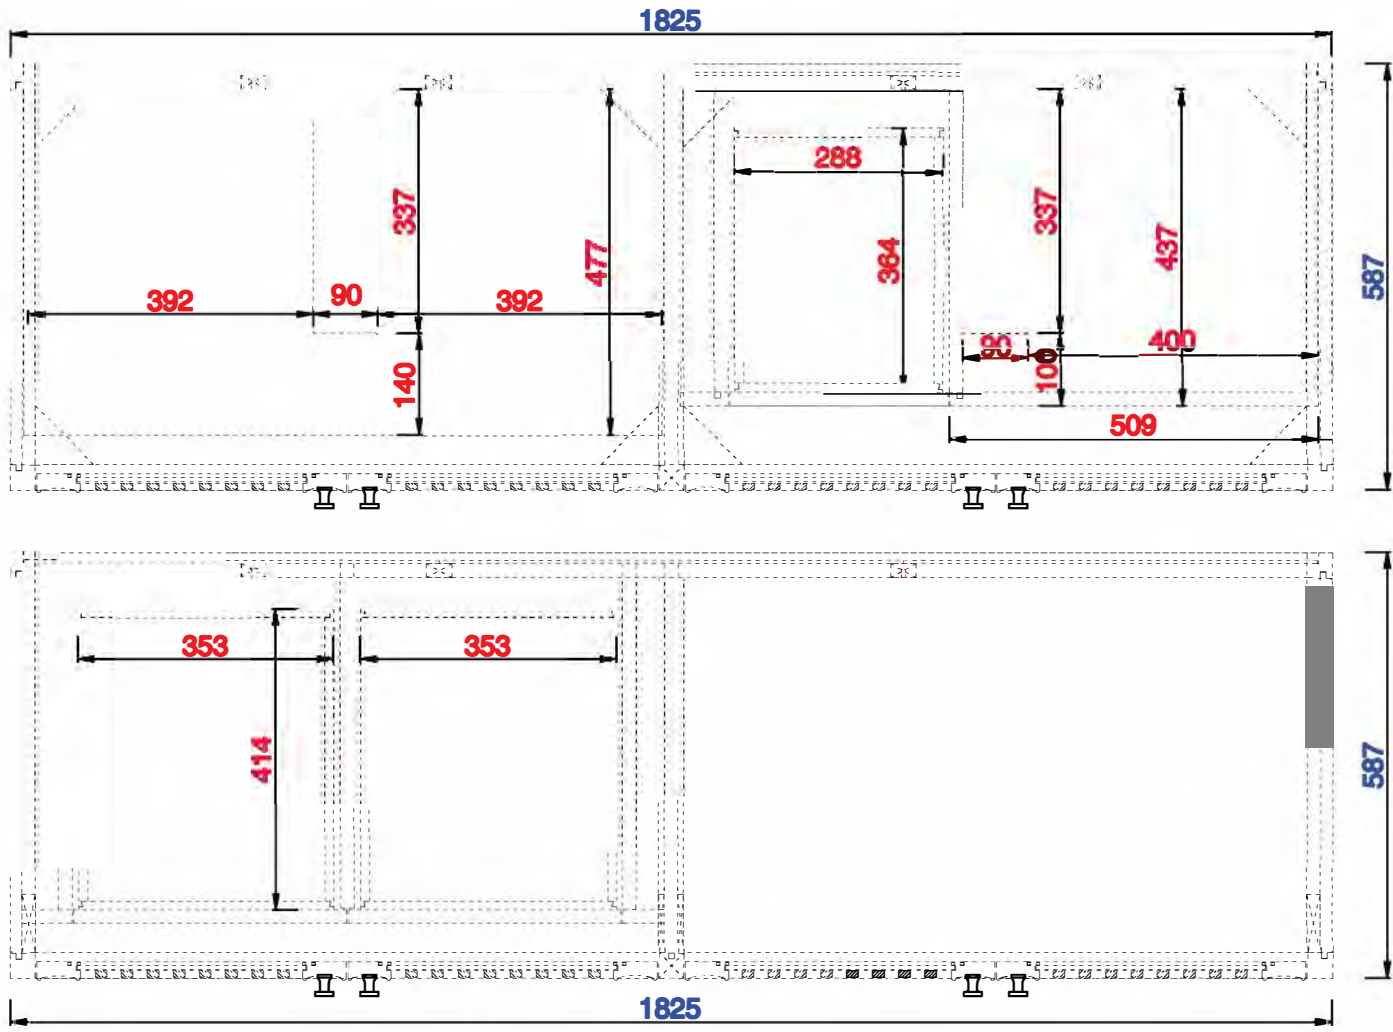

72"

Item Number:
E645-V72-MCA
E645-V72-GW

JAMES MARTIN

VANITIES™

Athens 72" Double Vanity Cabinet
Diagrams with Dimensions
page 01 of 03

NOTE ONE: Countertops are not shown in these diagrams. (Cabinet Only)

Athens 1829mm Double Vanity Cabinet
Diagrams with Dimensions
page 01 of 03

NOTE ONE: Countertops are not shown in these diagrams. (Cabinet Only)

NOTE TWO: This vanity does not have a Backsplash.

Please consult our website for Countertop Diagrams: www.jamesmartinvanities.com

Version:202010

1829mm

Item Number:
E645-V72-MCA
E645-V72-GW

JAMES MARTIN

VANITIES™

Athens 1829mm Double Vanity Cabinet
Diagrams with Dimensions
page 02 of 03

NOTE ONE: Countertops are not shown in these diagrams . (Cabinet Only)
NOTE TWO: Internal Shelves (Shown) are designed to align with sinks in James Martin's Optional Countertops.
Customer's own countertops and sinks may align differently, and modification may be required.
Please consult our website for Countertop Diagrams: www.jamesmartinvanities.com

Version:202010

1829mm

Item Number:
E645-V72-MCA
E645-V72-GW

JAMES MARTIN

VANITIES™

Athens 1829mm Double Vanity Cabinet
Diagrams with Dimensions
page 03 of 03

NOTE ONE: Countertops are not shown in these diagrams . (Cabinet Only)