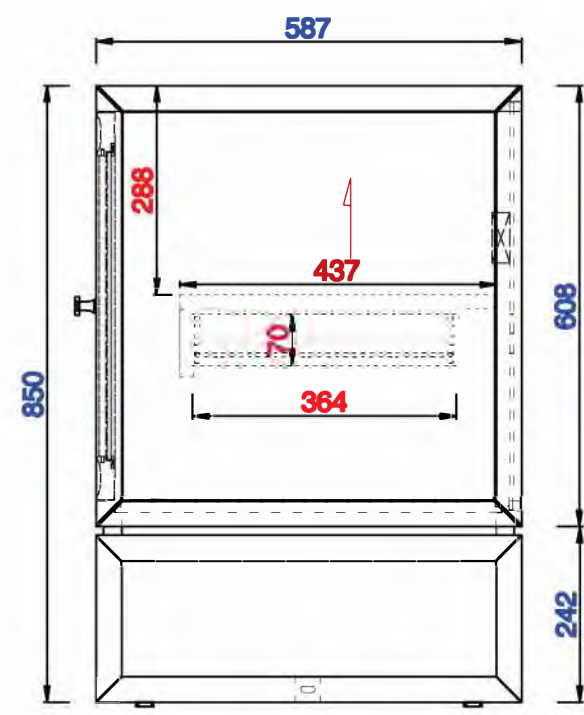

72"

Item Number:
E645-V72-MCA
E645-V72-GW

JAMES MARTIN

VANITIES™

Athens 72" Double Vanity Cabinet
Diagrams with Dimensions
page 01 of 03

NOTE ONE: Countertops are not shown in these diagrams. (Cabinet Only)

Athens 1829mm Double Vanity Cabinet
Diagrams with Dimensions
page 01 of 03

NOTE ONE: Countertops are not shown in these diagrams. (Cabinet Only)

NOTE TWO: This vanity does not have a Backsplash.

Please consult our website for Countertop Diagrams: www.jamesmartinvanities.com

Version:202010

1829mm

Item Number:
E645-V72-MCA
E645-V72-GW

JAMES MARTIN

VANITIES™

Athens 1829mm Double Vanity Cabinet
Diagrams with Dimensions
page 02 of 03

NOTE ONE: Countertops are not shown in these diagrams . (Cabinet Only)
NOTE TWO: Internal Shelves (Shown) are designed to align with sinks in James Martin's Optional Countertops.
Customer's own countertops and sinks may align differently, and modification may be required.
Please consult our website for Countertop Diagrams: www.jamesmartinvanities.com

Version:202010

1829mm

Item Number:
E645-V72-MCA
E645-V72-GW

JAMES MARTIN

VANITIES™

Athens 1829mm Double Vanity Cabinet
Diagrams with Dimensions
page 03 of 03

NOTE ONE: Countertops are not shown in these diagrams . (Cabinet Only)