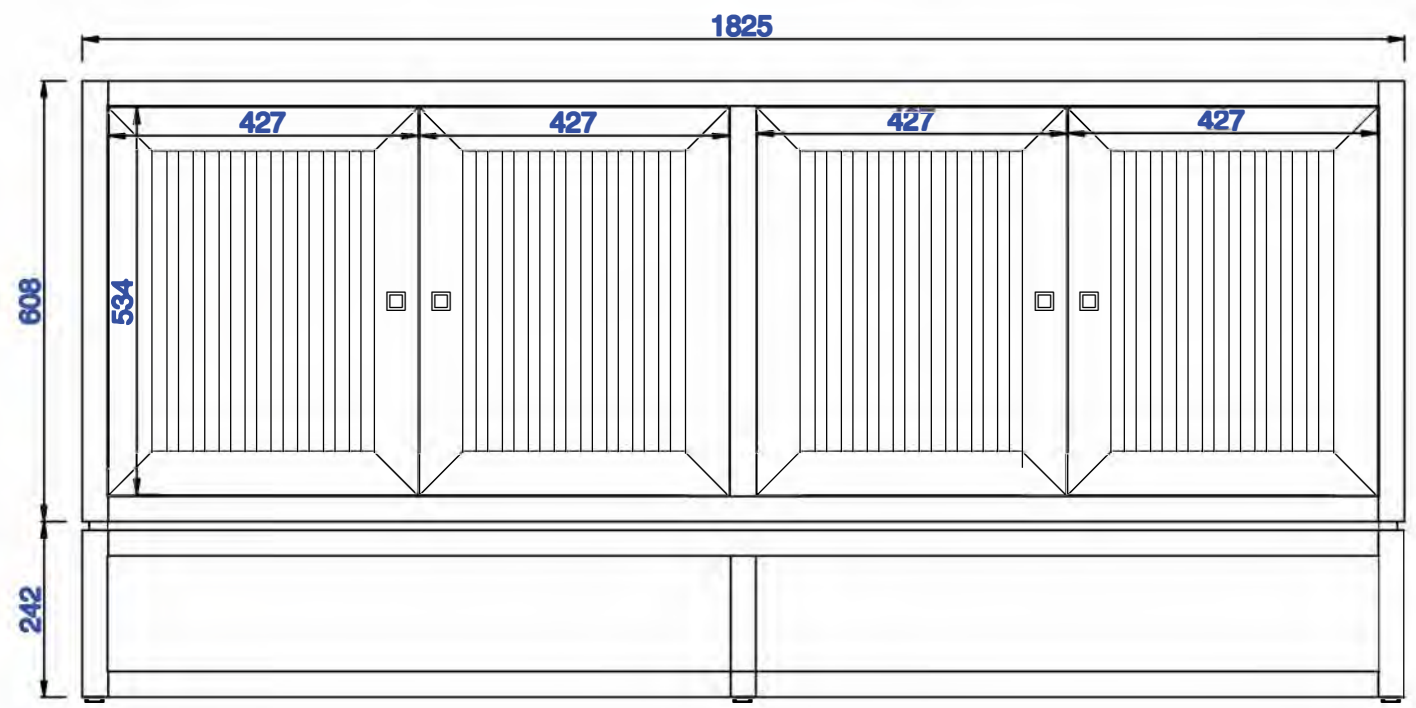

1829mm

Item Number:
E645-V72-MCA
E645-V72-GW

JAMES MARTIN

VANITIES™

Athens 1829mm Double Vanity Cabinet
Diagrams with Dimensions
page 01 of 03

NOTE ONE: Countertops are not shown in these diagrams. (Cabinet Only)

NOTE TWO: This vanity does not have a Backsplash.

Please consult our website for Countertop Diagrams: www.jamesmartinvanities.com

Version:202010