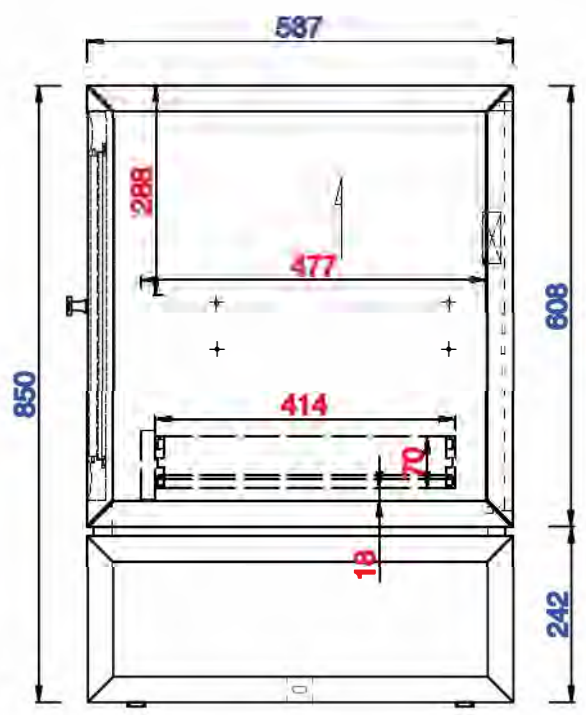

Athens 1829mm Double Vanity Cabinet
Diagrams with Dimensions
page 01 of 03

NOTE ONE: Countertops are not shown in these diagrams. (Cabinet Only)

NOTE TWO: This vanity does not have a Backsplash.

Please consult our website for Countertop Diagrams: www.jamesmartinvanities.com

Version:202010

1829mm

Item Number:
E645-V72-MCA
E645-V72-GW

JAMES MARTIN

VANITIES™

Athens 1829mm Double Vanity Cabinet
Diagrams with Dimensions
page 02 of 03

NOTE ONE: Countertops are not shown in these diagrams . (Cabinet Only)
NOTE TWO: Internal Shelves (Shown) are designed to align with sinks in James Martin's Optional Countertops.
Customer's own countertops and sinks may align differently, and modification may be required.
Please consult our website for Countertop Diagrams: www.jamesmartinvanities.com

Version:202010

1829mm

Item Number:
E645-V72-MCA
E645-V72-GW

JAMES MARTIN

VANITIES™

Athens 1829mm Double Vanity Cabinet
Diagrams with Dimensions
page 03 of 03

NOTE ONE: Countertops are not shown in these diagrams . (Cabinet Only)

NOTE TWO: This vanity does not have a Backsplash.

Please consult our website for Countertop Diagrams: www.jamesmartinvanities.com