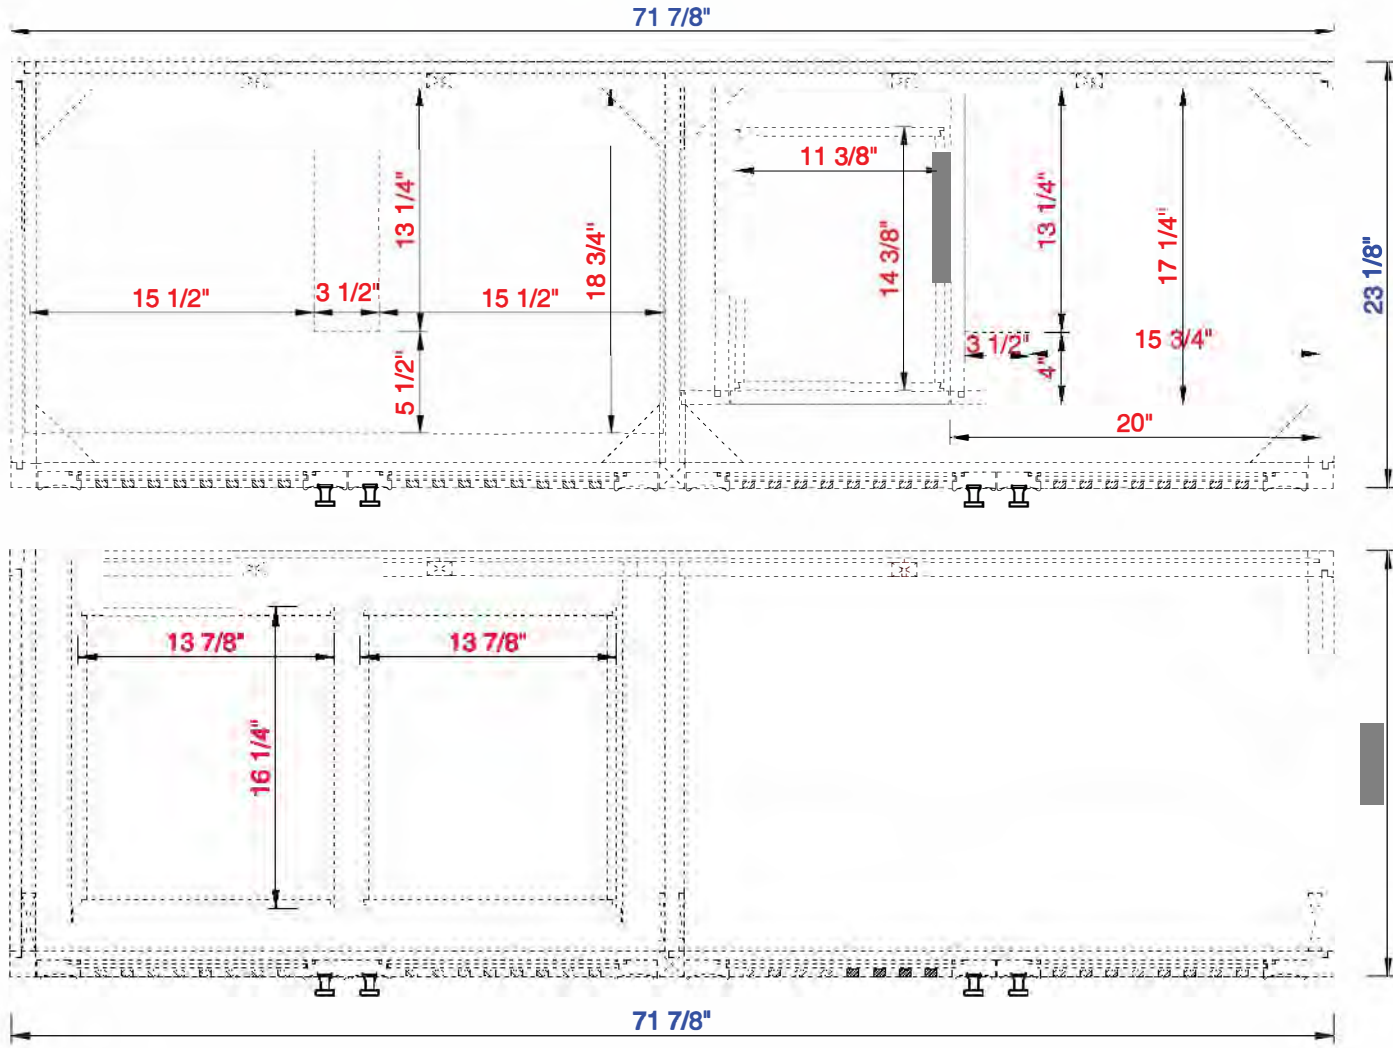

72"

Item Number:
E645-V72-MCA
E645-V72-GW

JAMES MARTIN

VANITIES™

Athens 72" Double Vanity Cabinet
Diagrams with Dimensions
page 01 of 03

NOTE ONE: Countertops are not shown in these diagrams. (Cabinet Only)

JAMES MARTIN

VANITIES™

Athens 72" Double Vanity Cabinet
Diagrams with Dimensions
page 02 of 03

NOTE ONE: Countertops are not shown in these diagrams . (Cabinet Only)
NOTE TWO: Internal Shelves (Shown) are designed to align with sinks in James Martin's Optional Countertops.
Customer's own countertops and sinks may align differently, and modification may be required.
Please consult our website for Countertop Diagrams: www.jamesmartinvanities.com

Version:202010

1829mm

Item Number:
E645-V72-MCA
E645-V72-GW

JAMES MARTIN

VANITIES™

Athens 1829mm Double Vanity Cabinet
Diagrams with Dimensions
page 02 of 03

NOTE ONE: Countertops are not shown in these diagrams . (Cabinet Only)
NOTE TWO: Internal Shelves (Shown) are designed to align with sinks in James Martin's Optional Countertops.
Customer's own countertops and sinks may align differently, and modification may be required.
Please consult our website for Countertop Diagrams: www.jamesmartinvanities.com

Version:202010

1829mm

Item Number:
E645-V72-MCA
E645-V72-GW

JAMES MARTIN

VANITIES™

Athens 1829mm Double Vanity Cabinet
Diagrams with Dimensions
page 03 of 03

NOTE ONE: Countertops are not shown in these diagrams . (Cabinet Only)