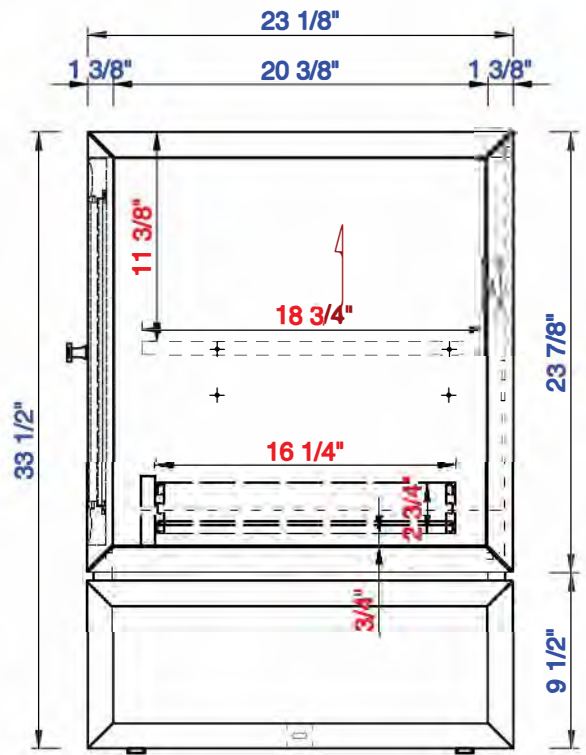

72"

Item Number:
E645-V72-MCA
E645-V72-GW

JAMES MARTIN

VANITIES™

Athens 72" Double Vanity Cabinet
Diagrams with Dimensions
page 03 of 03

NOTE ONE: Countertops are not shown in these diagrams . (Cabinet Only)

Athens 1829mm Double Vanity Cabinet
Diagrams with Dimensions
page 01 of 03

NOTE ONE: Countertops are not shown in these diagrams. (Cabinet Only)

NOTE TWO: This vanity does not have a Backsplash.

Please consult our website for Countertop Diagrams: www.jamesmartinvanities.com

Version:202010

1829mm

Item Number:
E645-V72-MCA
E645-V72-GW

JAMES MARTIN

VANITIES™

Athens 1829mm Double Vanity Cabinet
Diagrams with Dimensions
page 02 of 03

NOTE ONE: Countertops are not shown in these diagrams . (Cabinet Only)
NOTE TWO: Internal Shelves (Shown) are designed to align with sinks in James Martin's Optional Countertops.
Customer's own countertops and sinks may align differently, and modification may be required.
Please consult our website for Countertop Diagrams: www.jamesmartinvanities.com

Version:202010

1829mm

Item Number:
E645-V72-MCA
E645-V72-GW

JAMES MARTIN

VANITIES™

Athens 1829mm Double Vanity Cabinet
Diagrams with Dimensions
page 03 of 03

NOTE ONE: Countertops are not shown in these diagrams . (Cabinet Only)