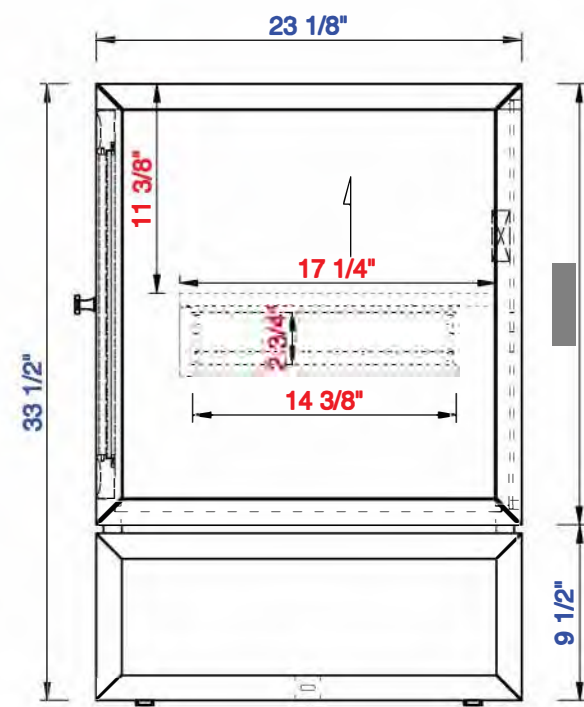

72"

Item Number:
E645-V72-MCA
E645-V72-GW

JAMES MARTIN

VANITIES™

Athens 72" Double Vanity Cabinet
Diagrams with Dimensions
page 03 of 03

NOTE ONE: Countertops are not shown in these diagrams . (Cabinet Only)

Athens 1829mm Double Vanity Cabinet
Diagrams with Dimensions
page 01 of 03

NOTE ONE: Countertops are not shown in these diagrams. (Cabinet Only)

NOTE TWO: This vanity does not have a Backsplash.

Please consult our website for Countertop Diagrams: www.jamesmartinvanities.com

Version:202010

1829mm

Item Number:
E645-V72-MCA
E645-V72-GW

JAMES MARTIN

VANITIES™

Athens 1829mm Double Vanity Cabinet
Diagrams with Dimensions
page 02 of 03

NOTE ONE: Countertops are not shown in these diagrams . (Cabinet Only)
NOTE TWO: Internal Shelves (Shown) are designed to align with sinks in James Martin's Optional Countertops.
Customer's own countertops and sinks may align differently, and modification may be required.
Please consult our website for Countertop Diagrams: www.jamesmartinvanities.com

Version:202010

1829mm

Item Number:
E645-V72-MCA
E645-V72-GW

JAMES MARTIN

VANITIES™

Athens 1829mm Double Vanity Cabinet
Diagrams with Dimensions
page 03 of 03

NOTE ONE: Countertops are not shown in these diagrams . (Cabinet Only)