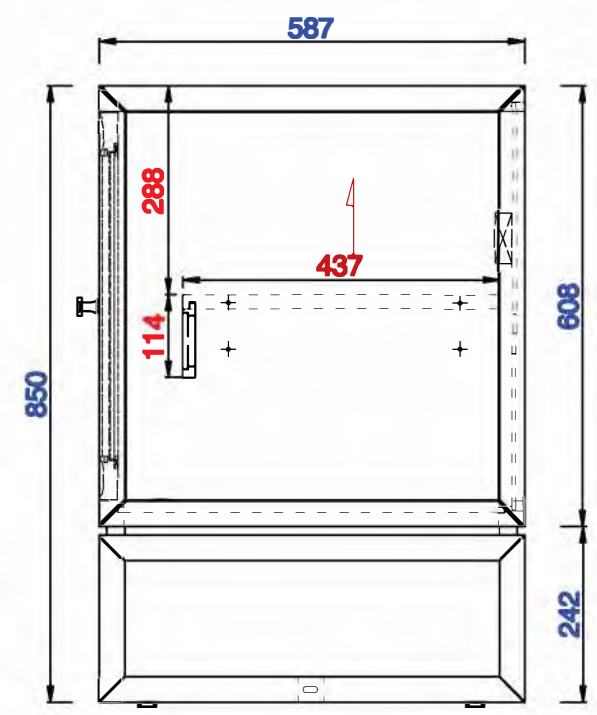

Athens 1829mm Double Vanity Cabinet
Diagrams with Dimensions
page 01 of 03

NOTE ONE: Countertops are not shown in these diagrams. (Cabinet Only)

NOTE TWO: This vanity does not have a Backsplash.

Please consult our website for Countertop Diagrams: www.jamesmartinvanities.com

Version:202010

1829mm

Item Number:
E645-V72-MCA
E645-V72-GW

JAMES MARTIN

VANITIES™

Athens 1829mm Double Vanity Cabinet
Diagrams with Dimensions
page 02 of 03

NOTE ONE: Countertops are not shown in these diagrams . (Cabinet Only)
NOTE TWO: Internal Shelves (Shown) are designed to align with sinks in James Martin's Optional Countertops.
Customer's own countertops and sinks may align differently, and modification may be required.
Please consult our website for Countertop Diagrams: www.jamesmartinvanities.com

Version:202010

1829mm

Item Number:
E645-V72-MCA
E645-V72-GW

JAMES MARTIN

VANITIES™

Athens 1829mm Double Vanity Cabinet
Diagrams with Dimensions
page 03 of 03

NOTE ONE: Countertops are not shown in these diagrams . (Cabinet Only)