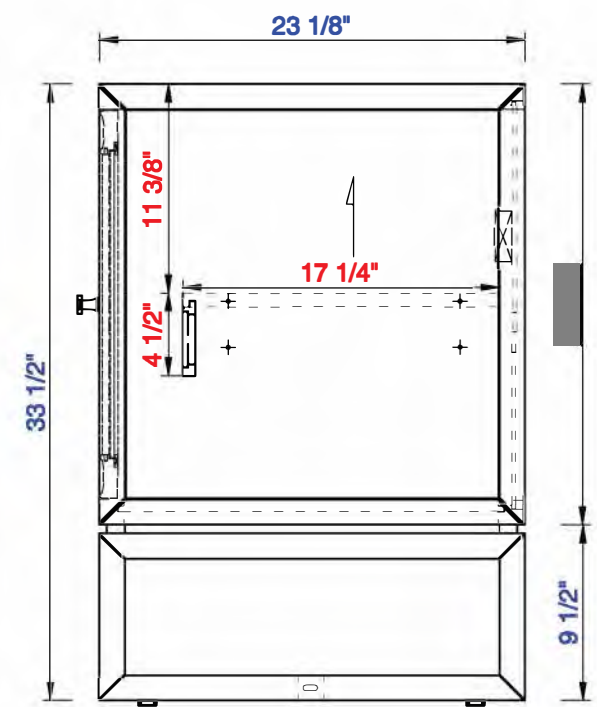

72"

Item Number:
E645-V72-MCA
E645-V72-GW

JAMES MARTIN

VANITIES™

Athens 72" Double Vanity Cabinet
Diagrams with Dimensions
page 03 of 03

NOTE ONE: Countertops are not shown in these diagrams . (Cabinet Only)

Athens 1829mm Double Vanity Cabinet
Diagrams with Dimensions
page 01 of 03

NOTE ONE: Countertops are not shown in these diagrams. (Cabinet Only)

NOTE TWO: This vanity does not have a Backsplash.

Please consult our website for Countertop Diagrams: www.jamesmartinvanities.com

Version:202010

1829mm

Item Number:
E645-V72-MCA
E645-V72-GW

JAMES MARTIN

VANITIES™

Athens 1829mm Double Vanity Cabinet
Diagrams with Dimensions
page 02 of 03

NOTE ONE: Countertops are not shown in these diagrams . (Cabinet Only)
NOTE TWO: Internal Shelves (Shown) are designed to align with sinks in James Martin's Optional Countertops.
Customer's own countertops and sinks may align differently, and modification may be required.
Please consult our website for Countertop Diagrams: www.jamesmartinvanities.com

Version:202010

1829mm

Item Number:
E645-V72-MCA
E645-V72-GW

JAMES MARTIN

VANITIES™

Athens 1829mm Double Vanity Cabinet
Diagrams with Dimensions
page 03 of 03

NOTE ONE: Countertops are not shown in these diagrams . (Cabinet Only)