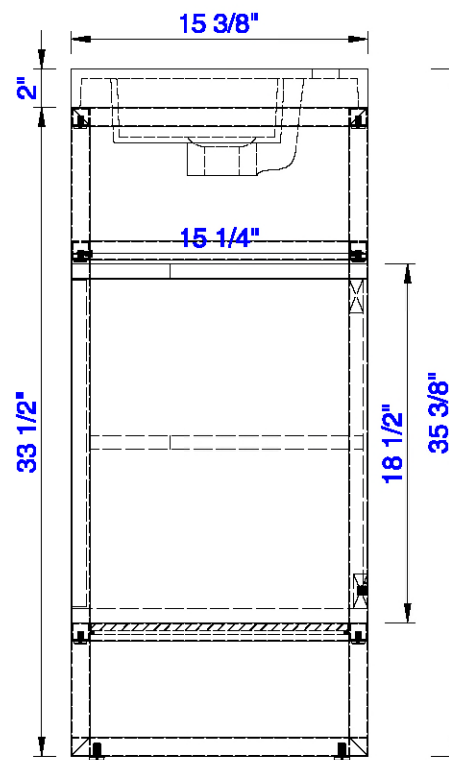

NOTE ONE: Countertop with integrated sink is shown on this cabinet
NOTE TWO: This vanity does not have a Backsplash.

 **kitchensource.com**

 1.800.667.8721

39 3/8"

Item Number:
C105-V39.5-BNK
C105-V39.5-RGD
C105-V39.5-MBK

C105-SC25-GW

JAMES MARTIN

VANITIES™

Boston 39 3/8" Stainless Steel Sink Console
Boston 25" Storage Cabinet
Diagrams with Dimensions
page 02 of 03

NOTE ONE: Countertop with integrated sink is shown on this cabinet.

∴ kitchensource.com

☎ 1.800.667.8721

39 3/8"

Item Number:
C105-V39.5-BNK
C105-V39.5-RGD
C105-V39.5-MBK

C105-SC25-GW

JAMES MARTIN

VANITIES™

Boston 39 3/8" Stainless Steel Sink Console
Boston 25" Storage Cabinet
Diagrams with Dimensions
page 03 of 03