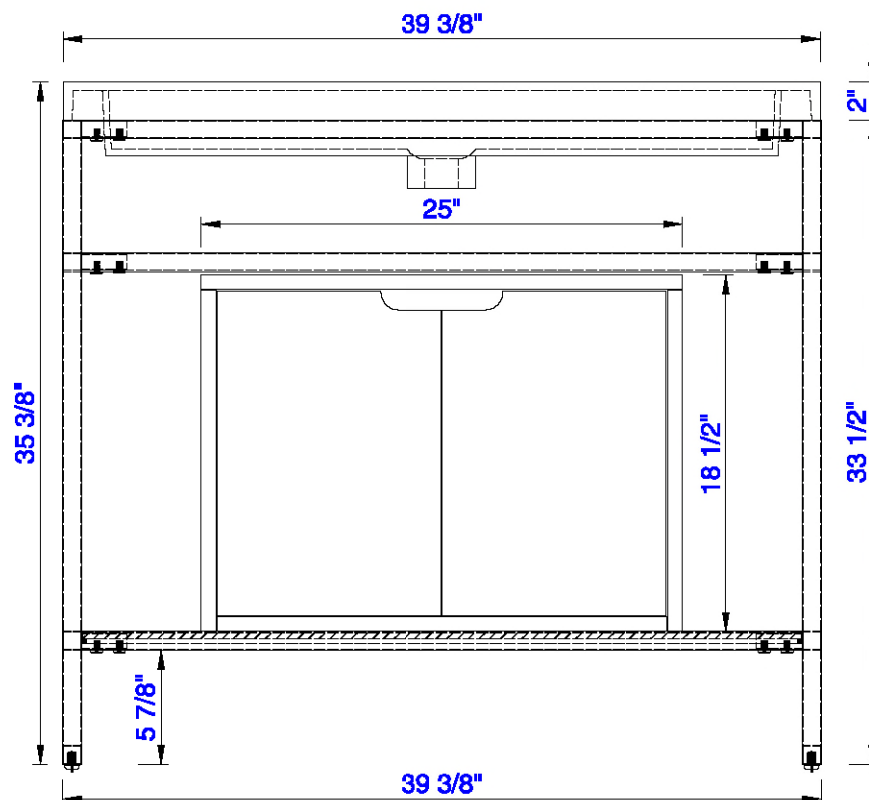

39 3/8"

Item Number:
C105-V39.5-BNK
C105-V39.5-RGD
C105-V39.5-MBK

C105-SC25-GW

JAMES MARTIN

VANITIES™

Boston 39 3/8" Stainless Steel Sink Console
Boston 25" Storage Cabinet
Diagrams with Dimensions
page 01 of 03

NOTE ONE: Countertop with integrated sink is shown on this cabinet
NOTE TWO: This vanity does not have a Backsplash.

 **kitchensource.com**

 1.800.667.8721

39 3/8"

Item Number:
C105-V39.5-BNK
C105-V39.5-RGD
C105-V39.5-MBK

C105-SC25-GW

JAMES MARTIN

VANITIES™

Boston 39 3/8" Stainless Steel Sink Console
Boston 25" Storage Cabinet
Diagrams with Dimensions
page 02 of 03

NOTE ONE: Countertop with integrated sink is shown on this cabinet.

∴ kitchensource.com

☎ 1.800.667.8721

39 3/8"

Item Number:
C105-V39.5-BNK
C105-V39.5-RGD
C105-V39.5-MBK

C105-SC25-GW

JAMES MARTIN

VANITIES™

Boston 39 3/8" Stainless Steel Sink Console
Boston 25" Storage Cabinet
Diagrams with Dimensions
page 03 of 03