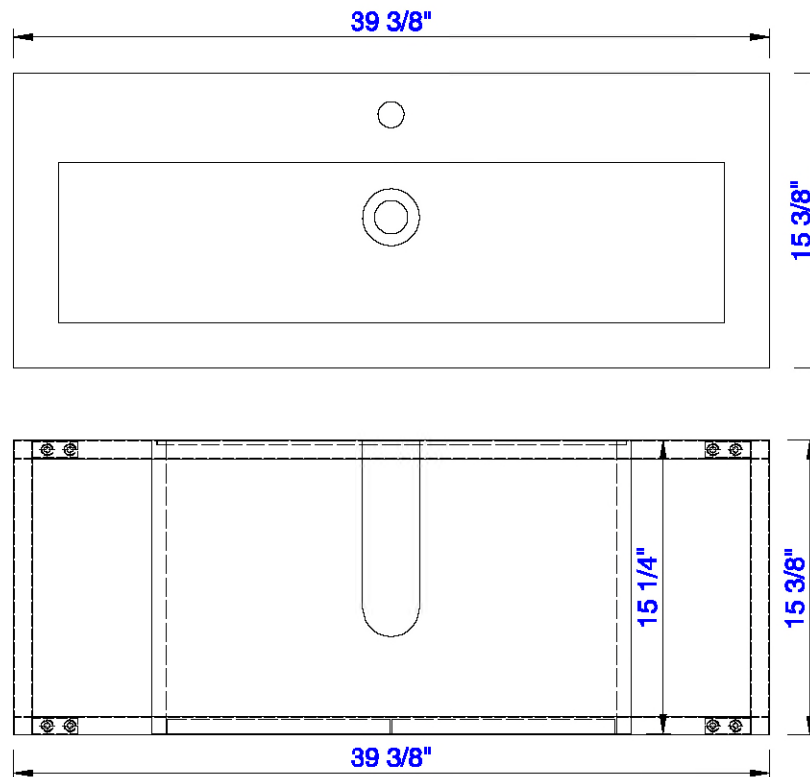

39 3/8"

Item Number:
C105-V39.5-BNK
C105-V39.5-RGD
C105-V39.5-MBK

C105-SC25-GW

JAMES MARTIN

VANITIES™

Boston 39 3/8" Stainless Steel Sink Console
Boston 25" Storage Cabinet
Diagrams with Dimensions
page 01 of 03

NOTE ONE: Countertop with integrated sink is shown on this cabinet
NOTE TWO: This vanity does not have a Backsplash.

 **kitchensource.com**

 1.800.667.8721

39 3/8"

Item Number:
C105-V39.5-BNK
C105-V39.5-RGD
C105-V39.5-MBK

C105-SC25-GW

JAMES MARTIN

VANITIES™

Boston 39 3/8" Stainless Steel Sink Console
Boston 25" Storage Cabinet
Diagrams with Dimensions
page 02 of 03

NOTE ONE: Countertop with integrated sink is shown on this cabinet.

∴ kitchensource.com

☎ 1.800.667.8721

39 3/8"

Item Number:
C105-V39.5-BNK
C105-V39.5-RGD
C105-V39.5-MBK

C105-SC25-GW

JAMES MARTIN

VANITIES™

Boston 39 3/8" Stainless Steel Sink Console
Boston 25" Storage Cabinet
Diagrams with Dimensions
page 03 of 03