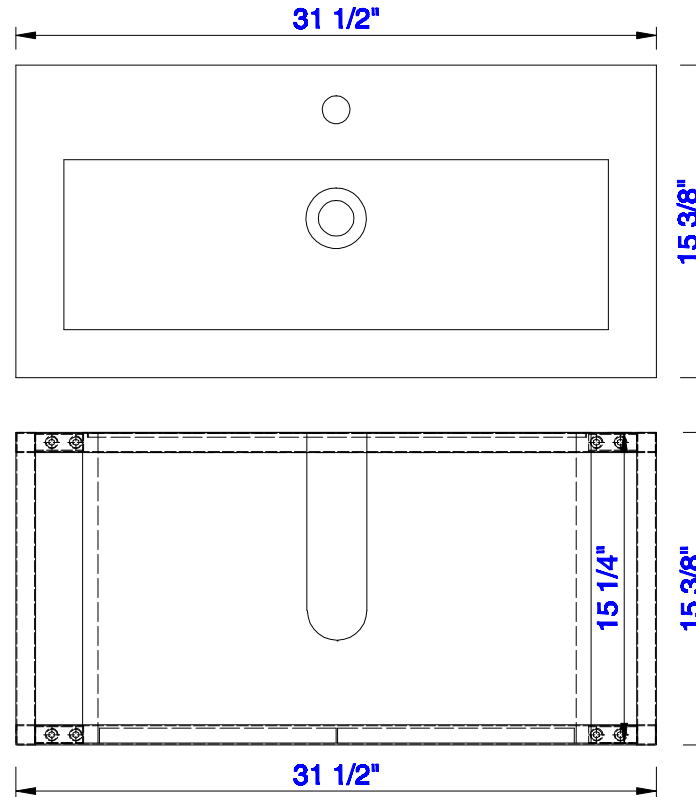

31 1/2"

Item Number:
C105-V31.5-BNK
C105-V31.5-RGD
C105-V31.5-MBK

C105-SC25-GW

JAMES MARTIN

VANITIES™

Boston 31 1/2" Stainless Steel Sink Console
Boston 25" Storage Cabinet
Diagrams with Dimensions
page 01 of 03

NOTE ONE: Countertop with integrated sink is shown on this cabinet
NOTE TWO: This vanity does not have a Backsplash.

kitchensource.com

1.800.667.8721

31 1/2"

Item Number:
C105-V31.5-BNK
C105-V31.5-RGD
C105-V31.5-MBK

C105-SC25-GW

JAMES MARTIN

VANITIES™

Boston 31 1/2" Stainless Steel Sink Console
Boston 25" Storage Cabinet
Diagrams with Dimensions
page 02 of 03

NOTE ONE: Countertop with integrated sink is shown on this cabinet.

∴ kitchensource.com

☎ 1.800.667.8721

31 1/2"

Item Number:
C105-V31.5-BNK
C105-V31.5-RGD
C105-V31.5-MBK

C105-SC25-GW

JAMES MARTIN

VANITIES™

Boston 31 1/2" Stainless Steel Sink Console
Boston 25" Storage Cabinet
Diagrams with Dimensions
page 03 of 03