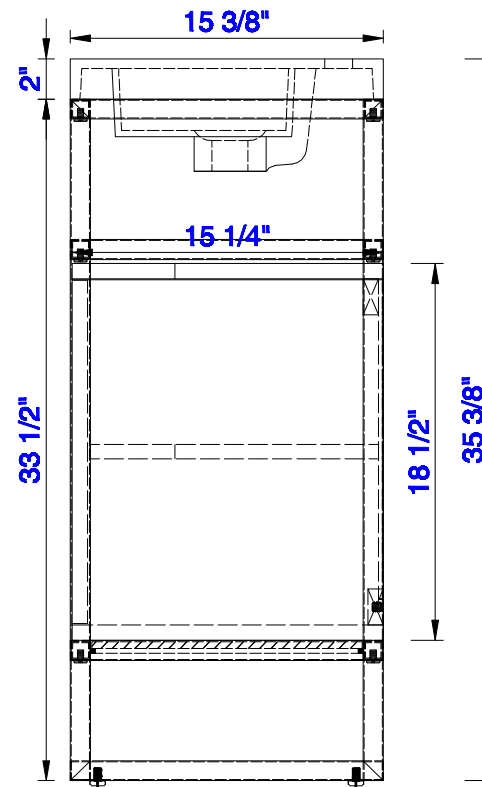

NOTE ONE: Countertop with integrated sink is shown on this cabinet
NOTE TWO: This vanity does not have a Backsplash.

kitchensource.com

1.800.667.8721

31 1/2"

Item Number:
C105-V31.5-BNK
C105-V31.5-RGD
C105-V31.5-MBK

C105-SC25-GW

JAMES MARTIN

VANITIES™

Boston 31 1/2" Stainless Steel Sink Console
Boston 25" Storage Cabinet
Diagrams with Dimensions
page 02 of 03

NOTE ONE: Countertop with integrated sink is shown on this cabinet.

∴ kitchensource.com

☎ 1.800.667.8721

31 1/2"

Item Number:
C105-V31.5-BNK
C105-V31.5-RGD
C105-V31.5-MBK

C105-SC25-GW

JAMES MARTIN

VANITIES™

Boston 31 1/2" Stainless Steel Sink Console
Boston 25" Storage Cabinet
Diagrams with Dimensions
page 03 of 03