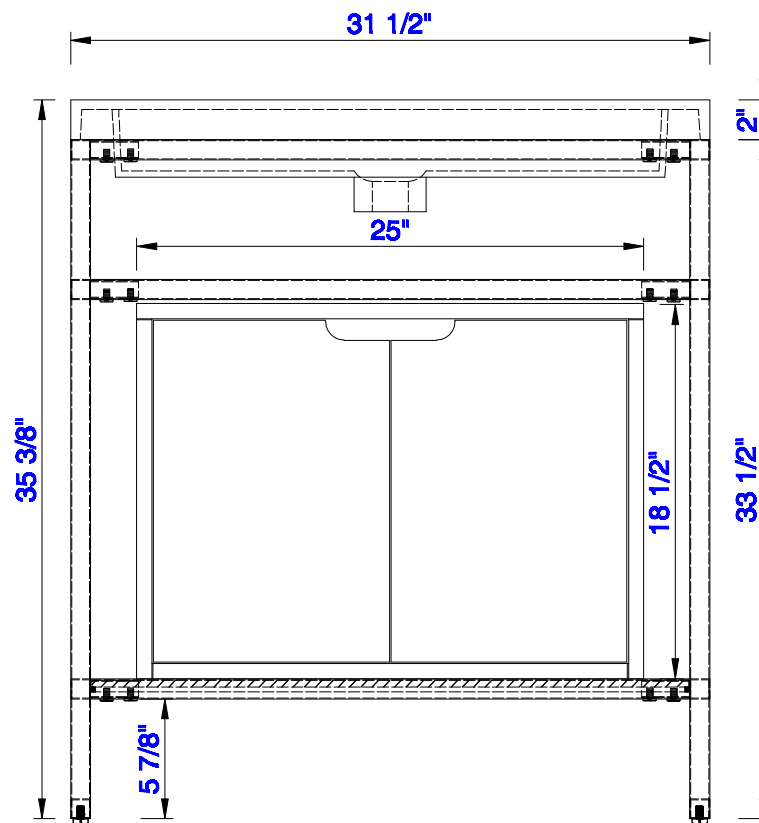

31 1/2"

Item Number:
C105-V31.5-BNK
C105-V31.5-RGD
C105-V31.5-MBK

C105-SC25-GW

JAMES MARTIN

VANITIES™

Boston 31 1/2" Stainless Steel Sink Console
Boston 25" Storage Cabinet
Diagrams with Dimensions
page 01 of 03

NOTE ONE: Countertop with integrated sink is shown on this cabinet
NOTE TWO: This vanity does not have a Backsplash.

kitchensource.com

1.800.667.8721

31 1/2"

Item Number:
C105-V31.5-BNK
C105-V31.5-RGD
C105-V31.5-MBK

C105-SC25-GW

JAMES MARTIN

VANITIES™

Boston 31 1/2" Stainless Steel Sink Console
Boston 25" Storage Cabinet
Diagrams with Dimensions
page 02 of 03

NOTE ONE: Countertop with integrated sink is shown on this cabinet.

∴ kitchensource.com

☎ 1.800.667.8721

31 1/2"

Item Number:
C105-V31.5-BNK
C105-V31.5-RGD
C105-V31.5-MBK

C105-SC25-GW

JAMES MARTIN

VANITIES™

Boston 31 1/2" Stainless Steel Sink Console
Boston 25" Storage Cabinet
Diagrams with Dimensions
page 03 of 03