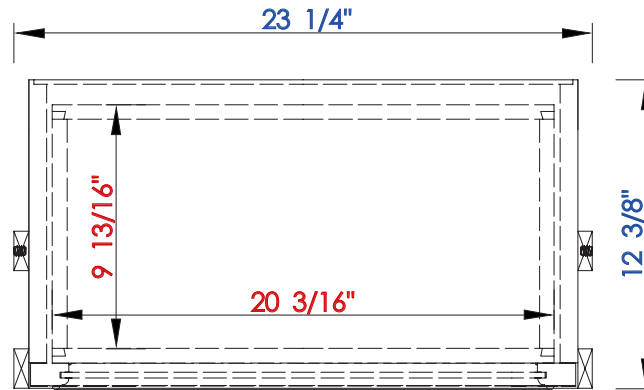

22"

Item Number:

- 825-DU22-BNM
- 825-DU22-BW
- 825-DU22-SL

JAMES MARTIN

VANITIES™

De Soto 22" Optional Makeup Counter

Diagrams with Dimensions  
page 01 of 03

NOTE ONE: Countertops are not shown in these diagrams. (Makeup Counter Only)

NOTE TWO: This makeup counter does not have a Backsplash.

Please consult our website for Countertop Diagrams: [www.jamesmartinvanities.com](http://www.jamesmartinvanities.com)

22"

Item Number:

- 825-DU22-BNM
- 825-DU22-BW
- 825-DU22-SL

JAMES MARTIN

VANITIES™

De Soto 22" Optional Makeup Counter

Diagrams with Dimensions  
page 02 of 03

NOTE ONE: Countertops are not shown in these diagrams. (Makeup Counter Only)  
Please consult our website for Countertop Diagrams: [www.jamesmartinvanities.com](http://www.jamesmartinvanities.com)

22"

Item Number:

- 825-DU22-BNM
- 825-DU22-BW
- 825-DU22-SL

JAMES MARTIN

VANITIES™

De Soto 22" Optional Makeup Counter

Diagrams with Dimensions  
page 03 of 03

NOTE ONE: Countertops are not shown in these diagrams. (Makeup Counter Only)