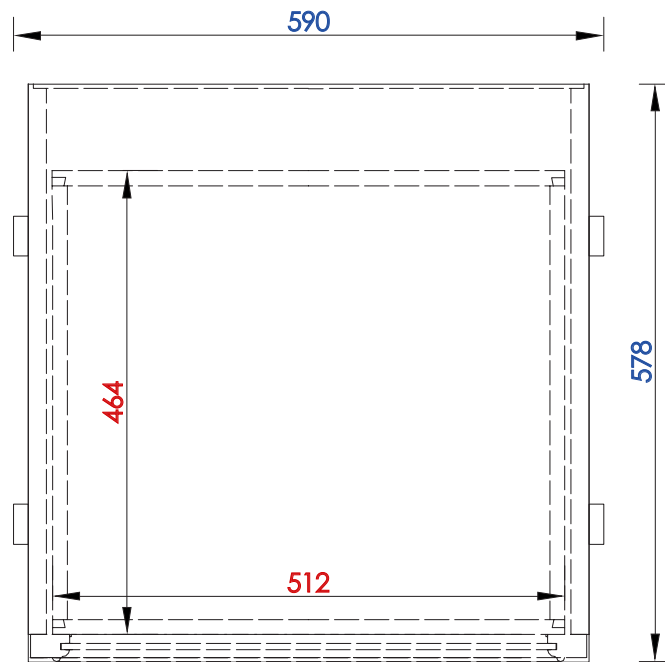

JAMES MARTIN

VANITIES™

De Soto 559mm Optional Makeup Counter

Diagrams with Dimensions  
page 01 of 03

NOTE ONE: Countertops are not shown in these diagrams. (Makeup Counter Only)

NOTE TWO: This makeup counter does not have a Backsplash.

Please consult our website for Countertop Diagrams: [www.jamesmartinvanities.com](http://www.jamesmartinvanities.com)

559 mm

Item Number:

- 825-V22-BNM
- 825-V22-BW
- 825-V22-SL

JAMES MARTIN

VANITIES™

### De Soto 559mm Optional Makeup Counter

Diagrams with Dimensions  
page 02 of 03

NOTE ONE: Countertops are not shown in these diagrams. (Makeup Counter Only)  
Please consult our website for Countertop Diagrams: [www.jamesmartinvanities.com](http://www.jamesmartinvanities.com)

559 mm

Item Number:

- 825-V22-BNM
- 825-V22-BW
- 825-V22-SL

JAMES MARTIN

VANITIES™

De Soto 559mm Optional Makeup Counter

Diagrams with Dimensions  
page 03 of 03

NOTE ONE: Countertops are not shown in these diagrams. (Makeup Counter Only)