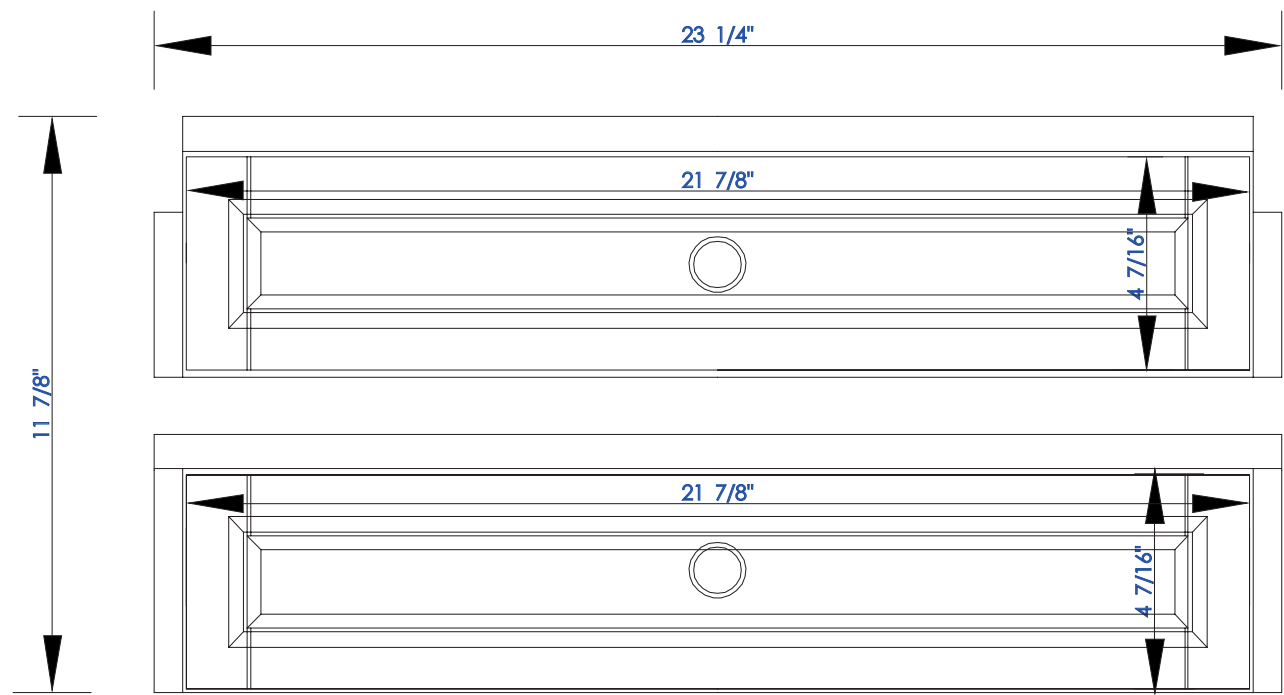

22"

Item Number:

- 825-DU22-BNM
- 825-DU22-BW
- 825-DU22-SL

JAMES MARTIN

VANITIES™

De Soto 22" Optional Makeup Counter

Diagrams with Dimensions  
page 01 of 03

NOTE ONE: Countertops are not shown in these diagrams. (Makeup Counter Only)

NOTE TWO: This makeup counter does not have a Backsplash.

Please consult our website for Countertop Diagrams: [www.jamesmartinvanities.com](http://www.jamesmartinvanities.com)

22"

Item Number:

- 825-DU22-BNM
- 825-DU22-BW
- 825-DU22-SL

JAMES MARTIN

VANITIES™

De Soto 22" Optional Makeup Counter

Diagrams with Dimensions  
page 02 of 03

NOTE ONE: Countertops are not shown in these diagrams. (Makeup Counter Only)  
Please consult our website for Countertop Diagrams: [www.jamesmartinvanities.com](http://www.jamesmartinvanities.com)

22"

Item Number:

- 825-DU22-BNM
- 825-DU22-BW
- 825-DU22-SL

JAMES MARTIN

VANITIES™

De Soto 22" Optional Makeup Counter

Diagrams with Dimensions  
page 03 of 03

NOTE ONE: Countertops are not shown in these diagrams. (Makeup Counter Only)