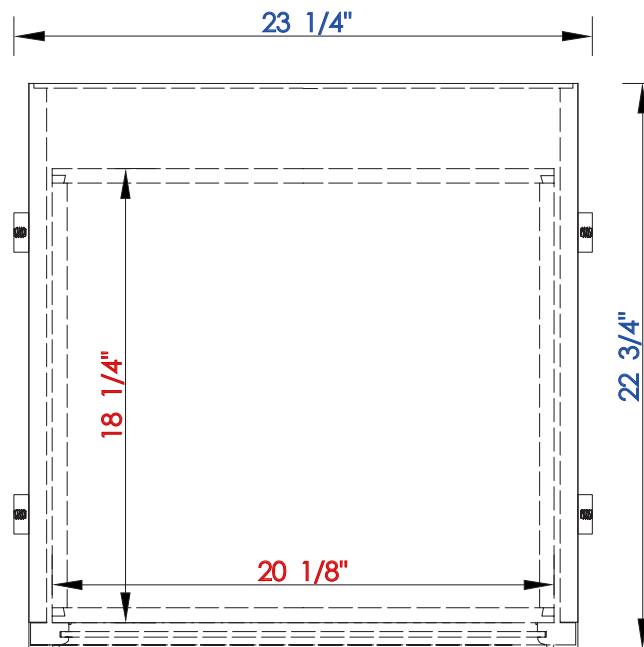

22"

Item Number:

- 825-DU22-BNM
- 825-DU22-BW
- 825-DU22-SL

JAMES MARTIN

VANITIES™

De Soto 22" Optional Makeup Counter

Diagrams with Dimensions  
page 01 of 03

NOTE ONE: Countertops are not shown in these diagrams. (Makeup Counter Only)

NOTE TWO: This makeup counter does not have a Backsplash.

Please consult our website for Countertop Diagrams: [www.jamesmartinvanities.com](http://www.jamesmartinvanities.com)

22"

Item Number:

- 825-DU22-BNM
- 825-DU22-BW
- 825-DU22-SL

JAMES MARTIN

VANITIES™

De Soto 22" Optional Makeup Counter

Diagrams with Dimensions  
page 02 of 03

NOTE ONE: Countertops are not shown in these diagrams. (Makeup Counter Only)  
Please consult our website for Countertop Diagrams: [www.jamesmartinvanities.com](http://www.jamesmartinvanities.com)

22"

Item Number:

- 825-DU22-BNM
- 825-DU22-BW
- 825-DU22-SL

JAMES MARTIN

VANITIES™

De Soto 22" Optional Makeup Counter

Diagrams with Dimensions  
page 03 of 03

NOTE ONE: Countertops are not shown in these diagrams. (Makeup Counter Only)