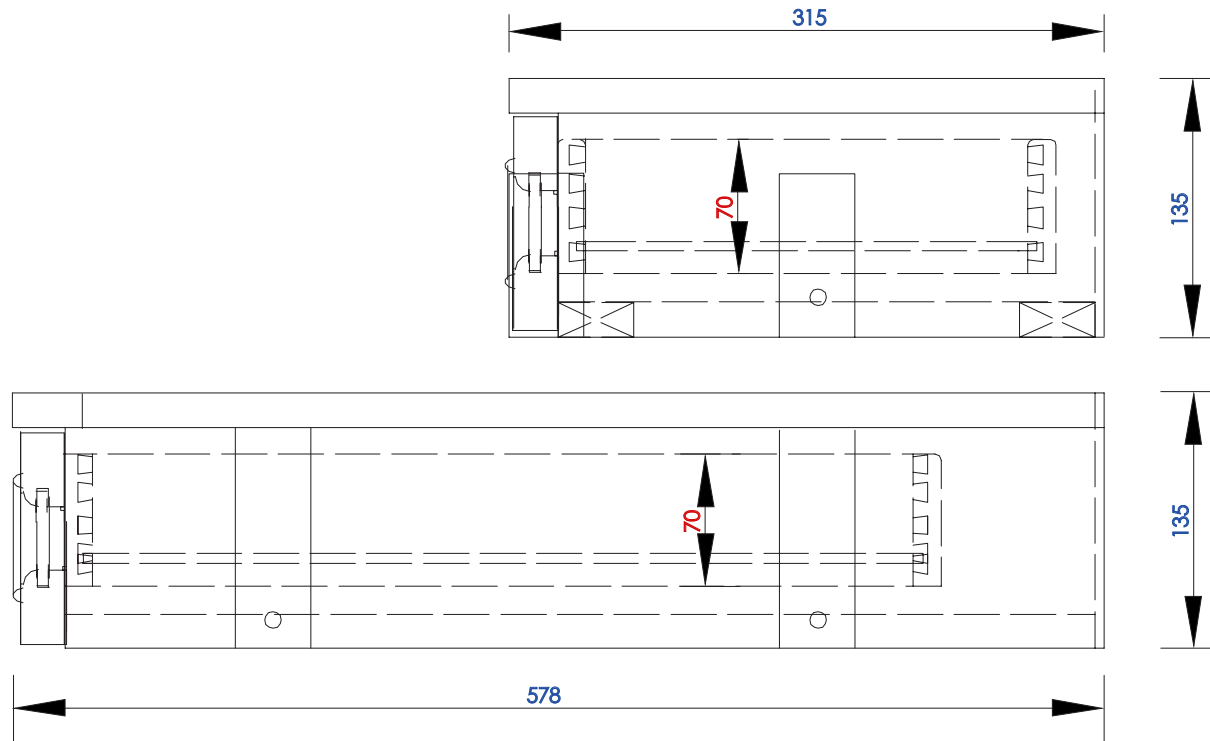

22"

Item Number:

- 825-DU22-BNM
- 825-DU22-BW
- 825-DU22-SL

JAMES MARTIN

VANITIES™

De Soto 22" Optional Makeup Counter

Diagrams with Dimensions  
page 01 of 03

NOTE ONE: Countertops are not shown in these diagrams. (Makeup Counter Only)

Please consult our website for Countertop Diagrams: [www.jamesmartinvanities.com](http://www.jamesmartinvanities.com)

559 mm

Item Number:

- 825-V22-BNM
- 825-V22-BW
- 825-V22-SL

JAMES MARTIN

VANITIES™

559 mm

Item Number:

- 825-V22-BNM
- 825-V22-BW
- 825-V22-SL

JAMES MARTIN

VANITIES™

De Soto 559mm Optional Makeup Counter

Diagrams with Dimensions  
page 03 of 03

NOTE ONE: Countertops are not shown in these diagrams. (Makeup Counter Only)

NOTE TWO: This makeup counter does not have a Backsplash.

Please consult our website for Countertop Diagrams: [www.jamesmartinvanities.com](http://www.jamesmartinvanities.com)