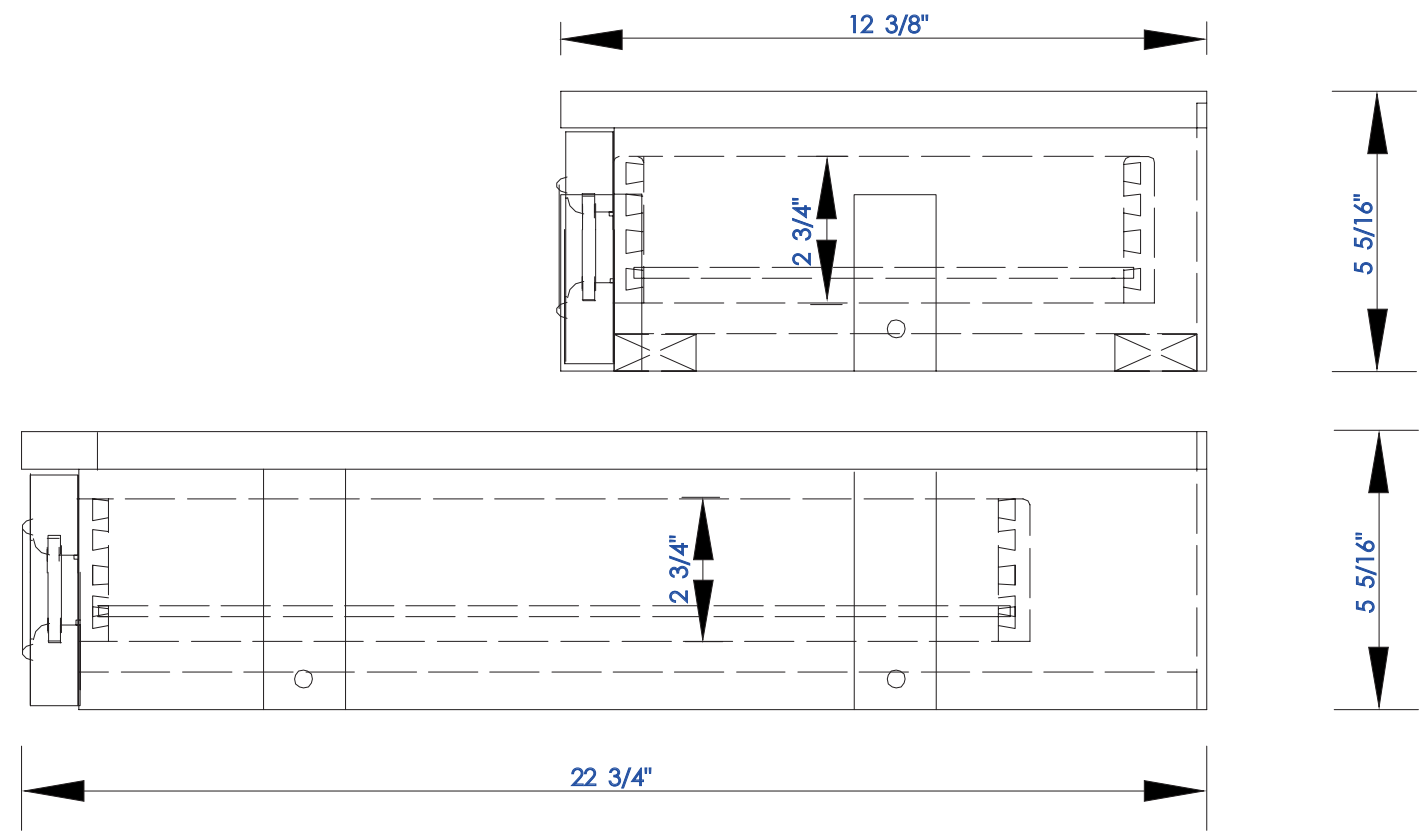

22"

Item Number:

- 825-DU22-BNM
- 825-DU22-BW
- 825-DU22-SL

JAMES MARTIN

VANITIES™

De Soto 22" Optional Makeup Counter

Diagrams with Dimensions  
page 01 of 03

NOTE ONE: Countertops are not shown in these diagrams. (Makeup Counter Only)

JAMES MARTIN

VANITIES™

De Soto 22" Optional Makeup Counter

Diagrams with Dimensions  
page 02 of 03

NOTE ONE: Countertops are not shown in these diagrams. (Makeup Counter Only)  
Please consult our website for Countertop Diagrams: [www.jamesmartinvanities.com](http://www.jamesmartinvanities.com)

22"

Item Number:

- 825-DU22-BNM
- 825-DU22-BW
- 825-DU22-SL

JAMES MARTIN

VANITIES™

De Soto 22" Optional Makeup Counter

Diagrams with Dimensions  
page 03 of 03

NOTE ONE: Countertops are not shown in these diagrams. (Makeup Counter Only)

JAMES MARTIN

VANITIES™

De Soto 559mm Optional Makeup Counter

Diagrams with Dimensions  
page 01 of 03

NOTE ONE: Countertops are not shown in these diagrams. (Makeup Counter Only)

NOTE TWO: This makeup counter does not have a Backsplash.