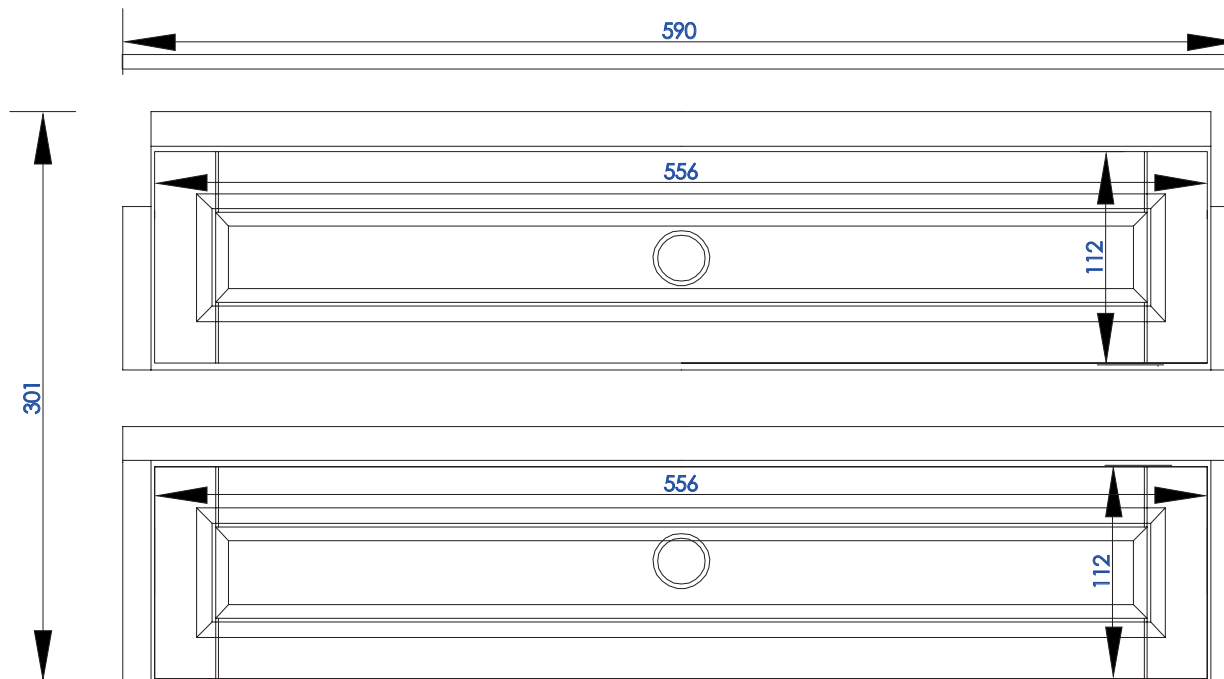

NOTE TWO: This makeup counter does not have a Backsplash.

Please consult our website for Countertop Diagrams: [www.jamesmartinvanities.com](http://www.jamesmartinvanities.com)

559 mm

Item Number:

825-V22-BNM  
825-V22-BW  
825-V22-SL

JAMES MARTIN

VANITIES™

De Soto 559mm Optional Makeup Counter

Diagrams with Dimensions  
page 01 of 03

NOTE ONE: Countertops are not shown in these diagrams. (Makeup Counter Only)

NOTE TWO: This makeup counter does not have a Backsplash.

Please consult our website for Countertop Diagrams: [www.jamesmartinvanities.com](http://www.jamesmartinvanities.com)

559 mm

Item Number:

- 825-V22-BNM
- 825-V22-BW
- 825-V22-SL

JAMES MARTIN

VANITIES™