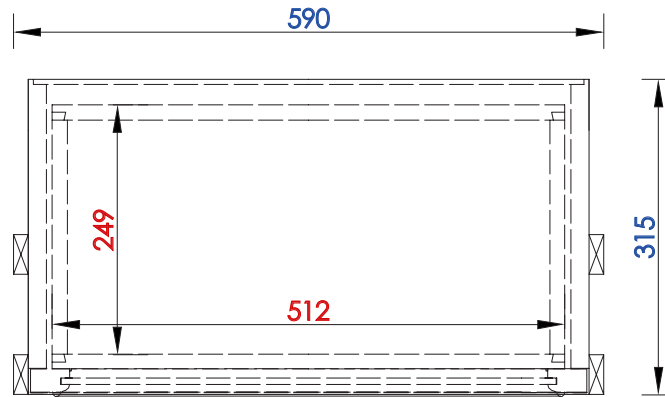

JAMES MARTIN

VANITIES™

De Soto 559mm Optional Makeup Counter

Diagrams with Dimensions  
page 01 of 03

NOTE ONE: Countertops are not shown in these diagrams. (Makeup Counter Only)

NOTE TWO: This makeup counter does not have a Backsplash.

Please consult our website for Countertop Diagrams: [www.jamesmartinvanities.com](http://www.jamesmartinvanities.com)

559 mm

Item Number:

- 825-V22-BNM
- 825-V22-BW
- 825-V22-SL

JAMES MARTIN

VANITIES™

### De Soto 559mm Optional Makeup Counter

Diagrams with Dimensions  
page 02 of 03

NOTE ONE: Countertops are not shown in these diagrams. (Makeup Counter Only)  
Please consult our website for Countertop Diagrams: [www.jamesmartinvanities.com](http://www.jamesmartinvanities.com)

559 mm

Item Number:

- 825-V22-BNM
- 825-V22-BW
- 825-V22-SL

JAMES MARTIN

VANITIES™

De Soto 559mm Optional Makeup Counter

Diagrams with Dimensions  
page 03 of 03

NOTE ONE: Countertops are not shown in these diagrams. (Makeup Counter Only)