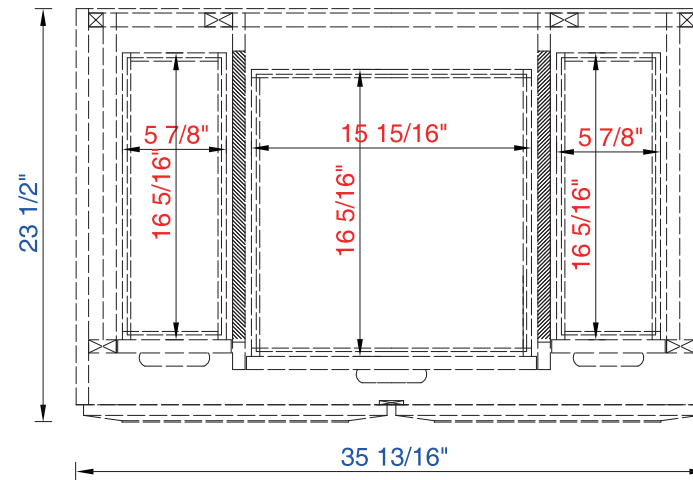

36"

Item Number:

620-V36-BNM
620-V36-WW

JAMES MARTIN

VANITIES™

Portland 36" Cabinet

Diagrams with Dimensions
page 01 of 03

NOTE ONE: Countertops are not shown in these diagrams. (Cabinet Only)

NOTE TWO: This vanity does not have a Backsplash.

Visit our website for Countertop Diagrams: www.jamesmartinvanities.com

36"

Item Number:

620-V36-BNM
620-V36-WW

JAMES MARTIN

VANITIES™

Portland 36" Cabinet

Diagrams with Dimensions
page 02 of 03

NOTE ONE: Countertops are not shown in these diagrams. (Cabinet Only)

NOTE TWO: This vanity does not have a Backsplash.

Please consult our website for Countertop Diagrams: www.jamesmartinvanities.com

36"

Item Number:

620-V36-BNM
620-V36-WW

JAMES MARTIN

VANITIES™

Portland 36" Cabinet

Diagrams with Dimensions
page 03 of 03

NOTE ONE: Countertops are not shown in these diagrams. (Cabinet Only)