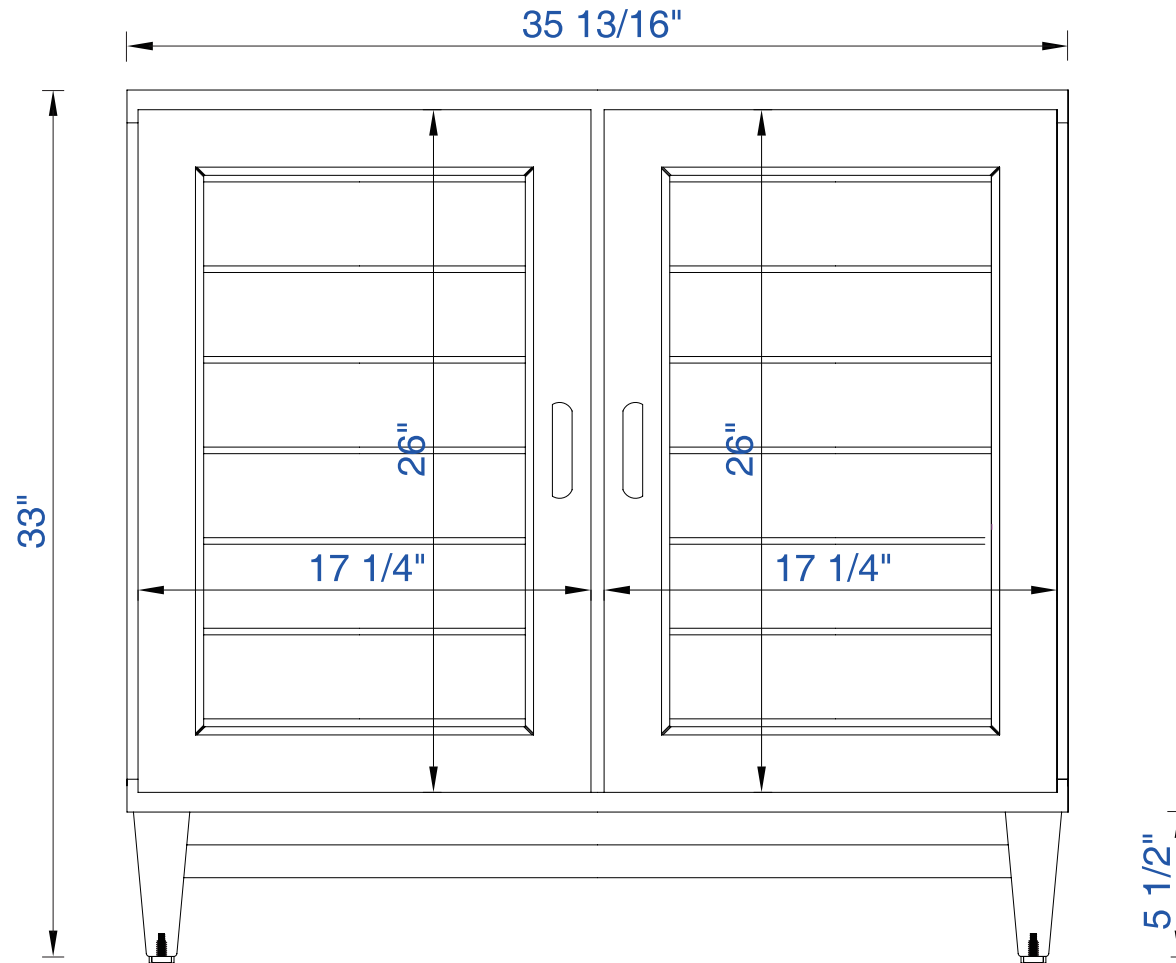

36"

Item Number:

620-V36-BNM
620-V36-WW

JAMES MARTIN

VANITIES™

Portland 36" Cabinet

Diagrams with Dimensions
page 01 of 03

NOTE ONE: Countertops are not shown in these diagrams. (Cabinet Only)

NOTE TWO: This vanity does not have a Backsplash.

Visit our website for Countertop Diagrams: www.jamesmartinvanities.com

36"

Item Number:

620-V36-BNM
620-V36-WW

JAMES MARTIN

VANITIES™

Portland 36" Cabinet

36"

Item Number:

620-V36-BNM
620-V36-WW

JAMES MARTIN

VANITIES™

Portland 36" Cabinet

Diagrams with Dimensions
page 03 of 03

NOTE ONE: Countertops are not shown in these diagrams. (Cabinet Only)