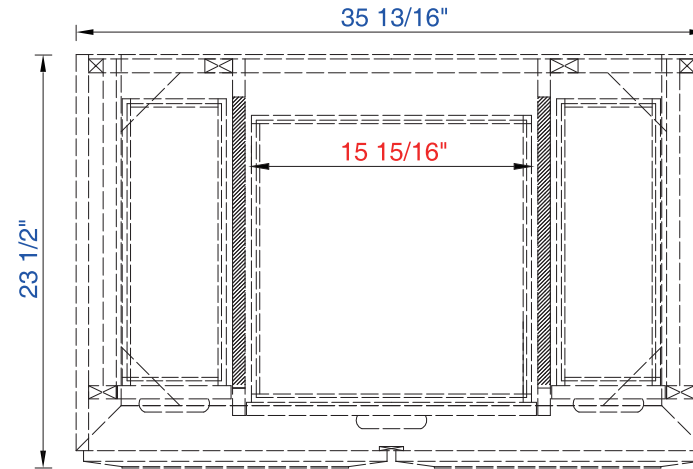

36"

Item Number:

620-V36-BNM
620-V36-WW

JAMES MARTIN

VANITIES™

Portland 36" Cabinet

Diagrams with Dimensions
page 01 of 03

NOTE ONE: Countertops are not shown in these diagrams. (Cabinet Only)

NOTE TWO: This vanity does not have a Backsplash.

Visit our website for Countertop Diagrams: www.jamesmartinvanities.com

36"

Item Number:

620-V36-BNM
620-V36-WW

JAMES MARTIN

VANITIES™

Portland 36" Cabinet

Diagrams with Dimensions
page 02 of 03

NOTE ONE: Countertops are not shown in these diagrams. (Cabinet Only)

NOTE TWO: This vanity does not have a Backsplash.

Please consult our website for Countertop Diagrams: www.jamesmartinvanities.com

36"

Item Number:

620-V36-BNM
620-V36-WW

JAMES MARTIN

VANITIES™

Portland 36" Cabinet

Diagrams with Dimensions
page 03 of 03

NOTE ONE: Countertops are not shown in these diagrams. (Cabinet Only)