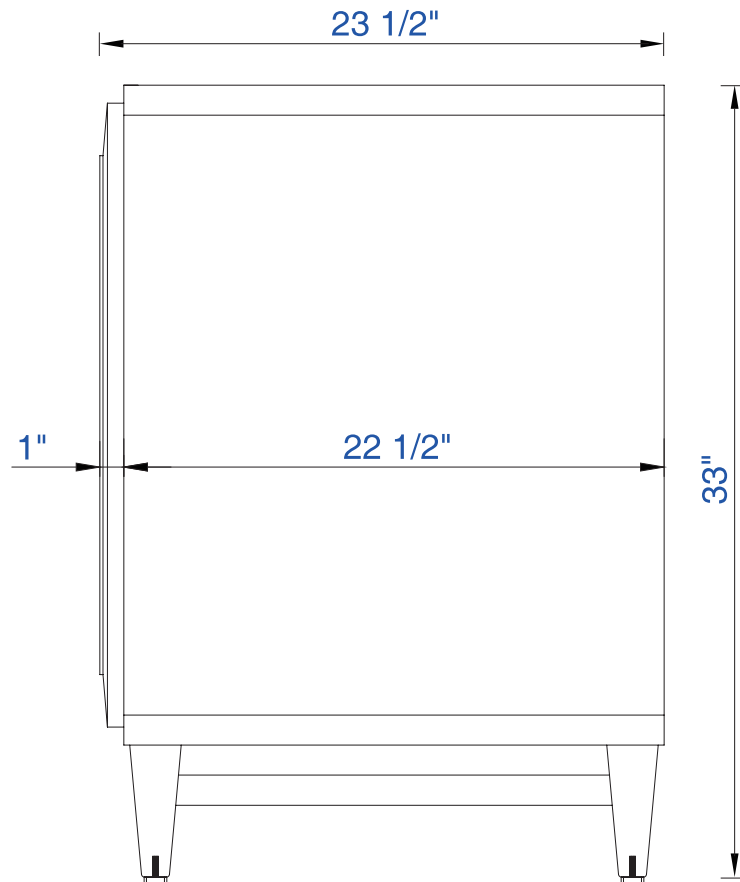

36"

Item Number:

620-V36-BNM
620-V36-WW

JAMES MARTIN

VANITIES™

Portland 36" Cabinet

Diagrams with Dimensions
page 01 of 03

NOTE ONE: Countertops are not shown in these diagrams. (Cabinet Only)

Diagrams with Dimensions
page 02 of 03

NOTE ONE: Countertops are not shown in these diagrams. (Cabinet Only)

NOTE TWO: This vanity does not have a Backsplash.

Please consult our website for Countertop Diagrams: www.jamesmartinvanities.com

36"

Item Number:

620-V36-BNM
620-V36-WW

JAMES MARTIN

VANITIES™

Portland 36" Cabinet

Diagrams with Dimensions
page 03 of 03

NOTE ONE: Countertops are not shown in these diagrams. (Cabinet Only)

Item Number:

620-V36-BNM
620-V36-WW

JAMES MARTIN

VANITIES™

Portland 914 Cabinet

Diagrams with Dimensions
page 02 of 03

NOTE ONE: Countertops are not shown in these diagrams. (Cabinet Only)

NOTE TWO: This vanity does not have a Backsplash.