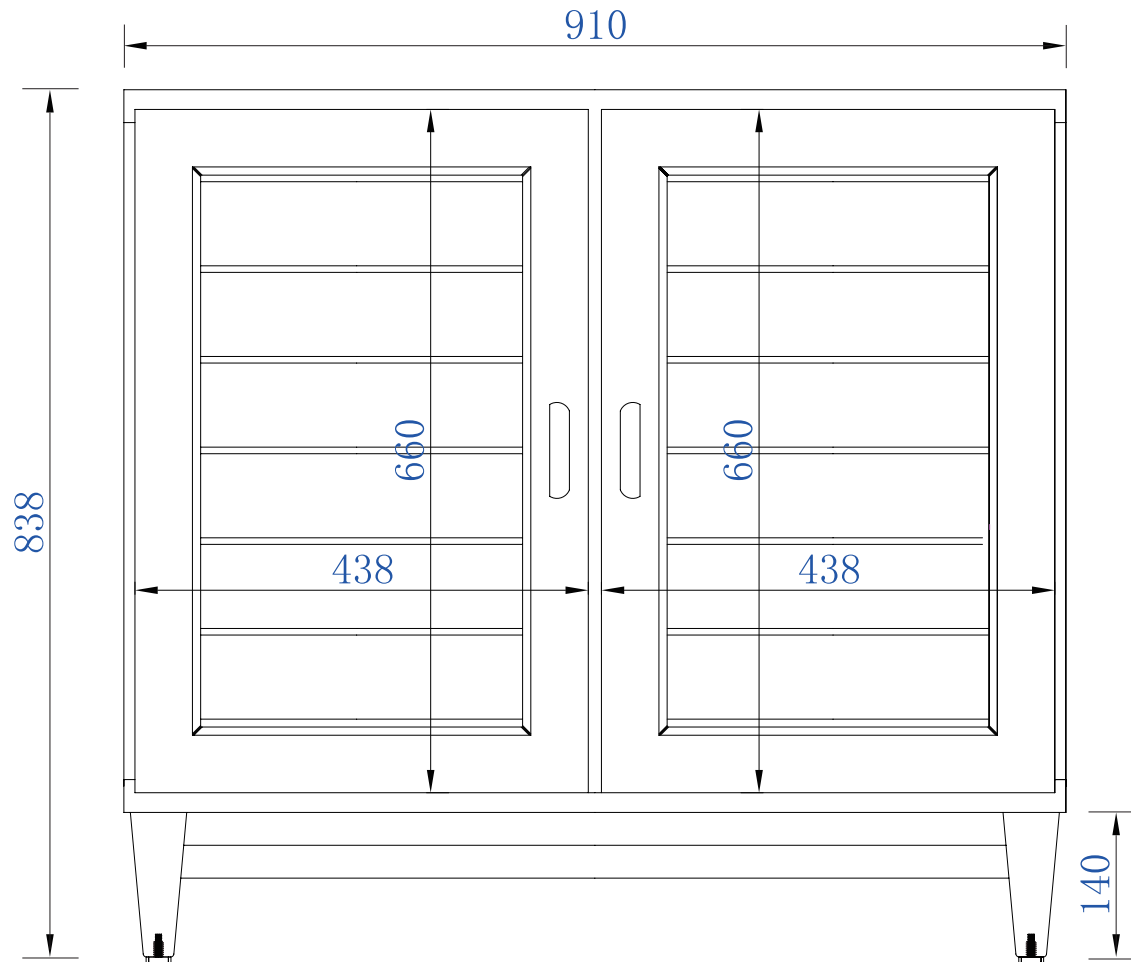

36"

Item Number:

620-V36-BNM
620-V36-WW

JAMES MARTIN

VANITIES™

Portland 36" Cabinet

Diagrams with Dimensions
page 01 of 03

NOTE ONE: Countertops are not shown in these diagrams. (Cabinet Only)

36"

Item Number:

620-V36-BNM
620-V36-WW

JAMES MARTIN

VANITIES™

Portland 36" Cabinet

Diagrams with Dimensions
page 03 of 03

NOTE ONE: Countertops are not shown in these diagrams. (Cabinet Only)

NOTE TWO: This vanity does not have a Backsplash.

Please consult our website for Countertop Diagrams: www.jamesmartinvanities.com

Item Number:

620-V36-BNM
620-V36-WW

JAMES MARTIN

VANITIES™

Portland 914 Cabinet

Diagrams with Dimensions
page 01 of 03

NOTE ONE: Countertops are not shown in these diagrams. (Cabinet Only)

NOTE TWO: This vanity does not have a Backsplash.

Please consult our website for Countertop Diagrams: www.jamesmartinvanities.com