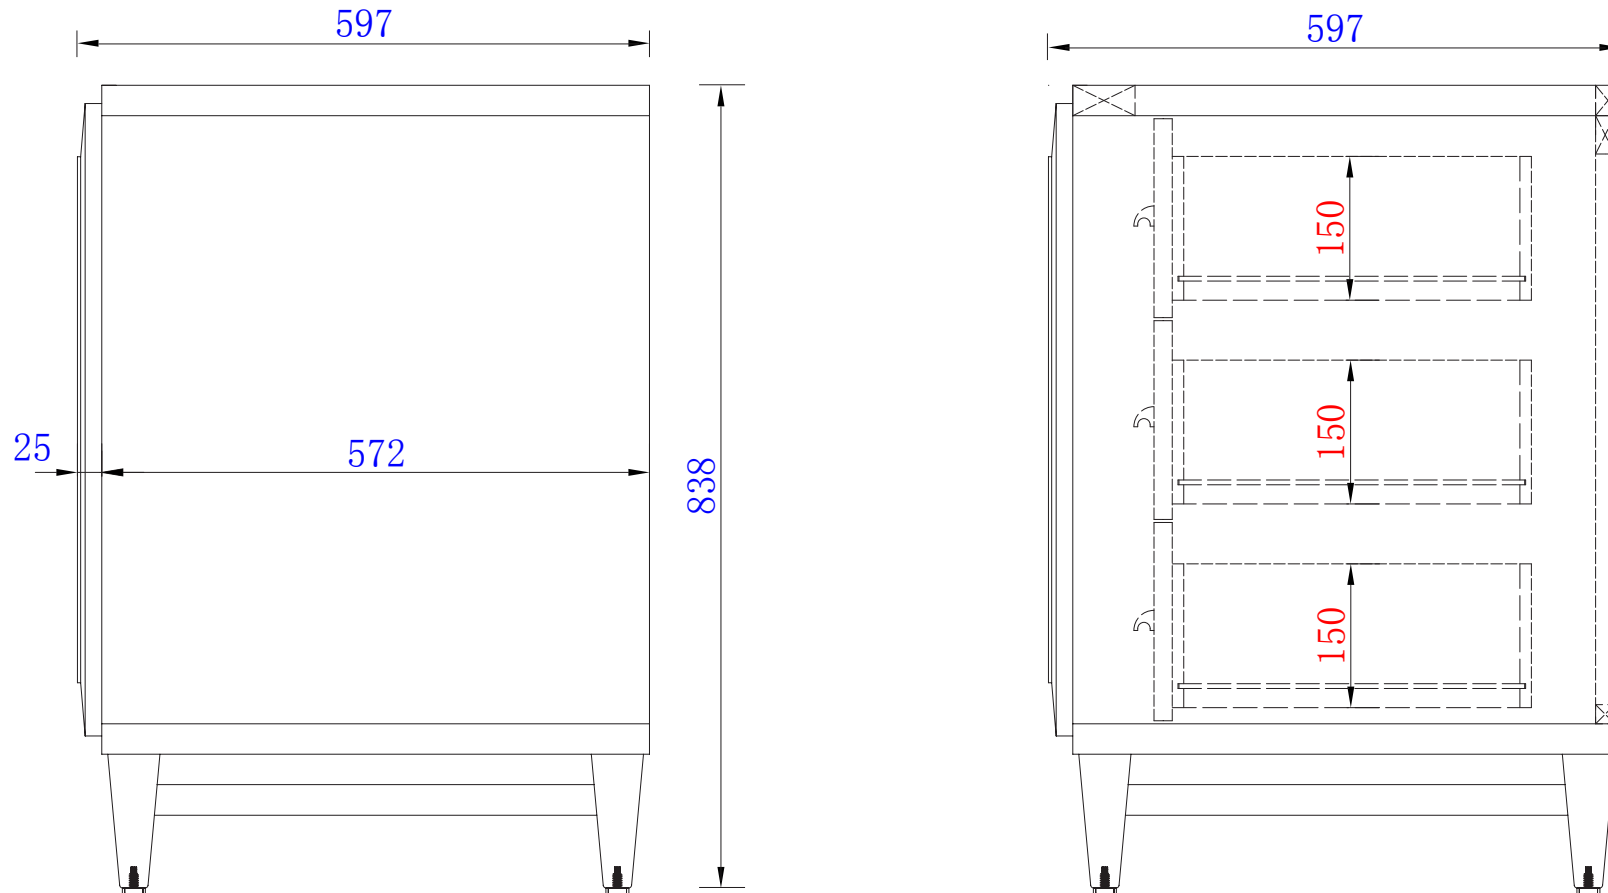

36"

Item Number:

620-V36-BNM
620-V36-WW

JAMES MARTIN

VANITIES™

Portland 36" Cabinet

Diagrams with Dimensions
page 01 of 03

NOTE ONE: Countertops are not shown in these diagrams. (Cabinet Only)

36"

Item Number:

620-V36-BNM
620-V36-WW

JAMES MARTIN

VANITIES™

Portland 36" Cabinet

Diagrams with Dimensions
page 03 of 03

NOTE ONE: Countertops are not shown in these diagrams. (Cabinet Only)

Item Number:

620-V36-BNM
620-V36-WW

JAMES MARTIN

VANITIES™

Portland 914 Cabinet

Diagrams with Dimensions
page 02 of 03

NOTE ONE: Countertops are not shown in these diagrams. (Cabinet Only)

NOTE TWO: This vanity does not have a Backsplash.

Please consult our website for Countertop Diagrams: www.jamesmartinvanities.com

Item Number:

620-V36-BNM
620-V36-WW

JAMES MARTIN

VANITIES™

Portland 914 Cabinet

Diagrams with Dimensions
page 03 of 03

NOTE ONE: Countertops are not shown in these diagrams. (Cabinet Only)