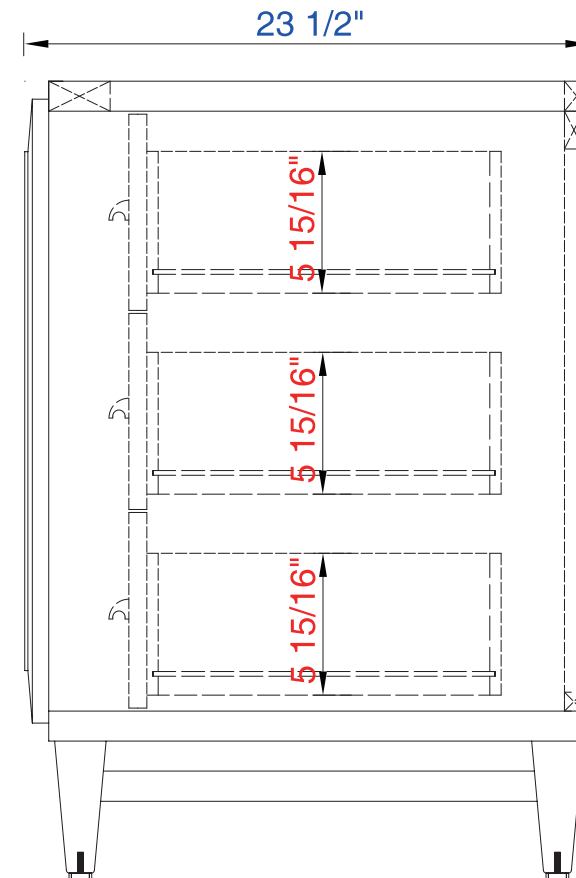

36"

Item Number:

620-V36-BNM
620-V36-WW

JAMES MARTIN

VANITIES™

Portland 36" Cabinet

Diagrams with Dimensions
page 01 of 03

NOTE ONE: Countertops are not shown in these diagrams. (Cabinet Only)

Diagrams with Dimensions
page 02 of 03

NOTE ONE: Countertops are not shown in these diagrams. (Cabinet Only)

NOTE TWO: This vanity does not have a Backsplash.

Please consult our website for Countertop Diagrams: www.jamesmartinvanities.com

36"

Item Number:

620-V36-BNM
620-V36-WW

JAMES MARTIN

VANITIES™

Portland 36" Cabinet

Diagrams with Dimensions
page 03 of 03

NOTE ONE: Countertops are not shown in these diagrams. (Cabinet Only)

Please consult our website for Countertop Diagrams: www.jamesmartinvanities.com

Item Number:

620-V36-BNM
620-V36-WW

JAMES MARTIN

VANITIES™

Portland 914 Cabinet

Diagrams with Dimensions
page 03 of 03

NOTE ONE: Countertops are not shown in these diagrams. (Cabinet Only)