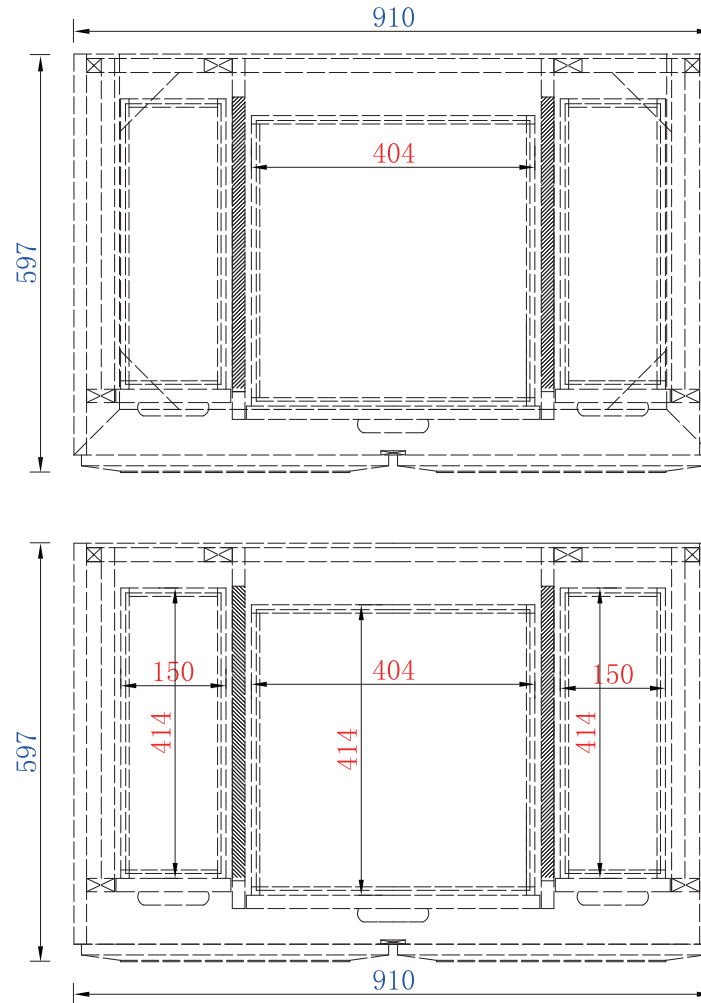

36"

Item Number:

620-V36-BNM
620-V36-WW

JAMES MARTIN

VANITIES™

Portland 36" Cabinet

Diagrams with Dimensions
page 03 of 03

NOTE ONE: Countertops are not shown in these diagrams. (Cabinet Only)

Diagrams with Dimensions
page 01 of 03

NOTE ONE: Countertops are not shown in these diagrams. (Cabinet Only)

NOTE TWO: This vanity does not have a Backsplash.

Please consult our website for Countertop Diagrams: www.jamesmartinvanities.com

Item Number:

620-V36-BNM
620-V36-WW

JAMES MARTIN

VANITIES™

Portland 914 Cabinet

Diagrams with Dimensions
page 02 of 03

NOTE ONE: Countertops are not shown in these diagrams. (Cabinet Only)

NOTE TWO: This vanity does not have a Backsplash.

Please consult our website for Countertop Diagrams: www.jamesmartinvanities.com

Item Number:

620-V36-BNM
620-V36-WW

JAMES MARTIN

VANITIES™

Portland 914 Cabinet

Diagrams with Dimensions
page 03 of 03

NOTE ONE: Countertops are not shown in these diagrams. (Cabinet Only)