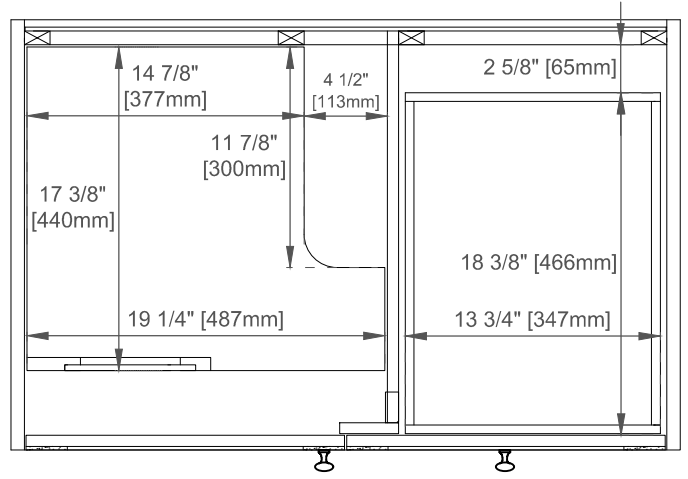

### Dimension

Width:35-7/8"

Depth:23-1/8"

Height:33"

Rough-In Height:21-1/2"

Visit website for warranty and installation information  
[www.jamesmartinvanities.com](http://www.jamesmartinvanities.com)

Version:202212

# 36" LAURENT VANITY

545-V36-LNO

Top View

Front View

Bamboo Drawer Organizer

Diagrams are of cabinets only –James Martin Optional Countertops and sinks are not shown

Visit website for warranty and installation information  
[www.jamesmartinvanities.com](http://www.jamesmartinvanities.com)