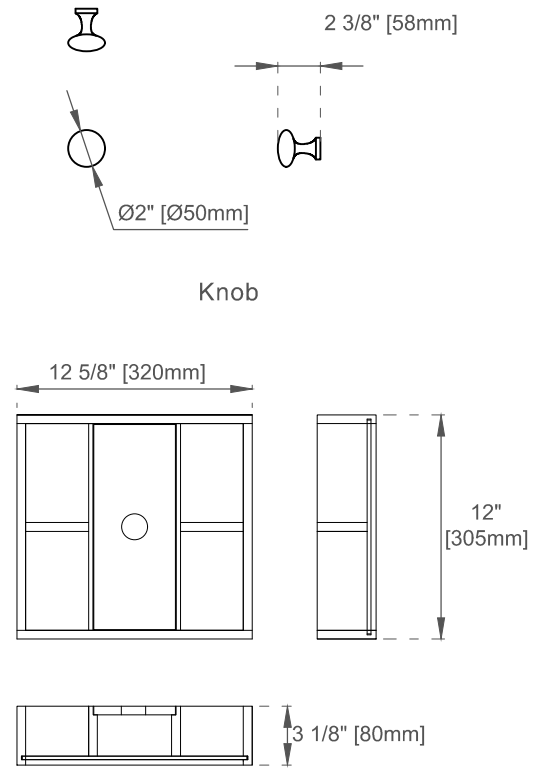

Hardware Material and Finish: Zinc Alloy in Champagne Brass Color

Fits Drain Hole Size: 1-3/4"

Full Extension, Soft Close Glides

European Soft Close Hinges

Aluminum Laminate Drawer Liners

### Dimension

Width:35-7/8"

Depth:23-1/8"

Height:33"

Rough-In Height:21-1/2"

Visit website for warranty and installation information  
[www.jamesmartinvanities.com](http://www.jamesmartinvanities.com)

Version:202212

# 36" LAURENT VANITY

545-V36-LNO

Top View

Front View

Bamboo Drawer Organizer

Diagrams are of cabinets only –James Martin Optional Countertops and sinks are not shown

Visit website for warranty and installation information  
[www.jamesmartinvanities.com](http://www.jamesmartinvanities.com)

# 36" LAURENT VANITY

545-V36-LNO

Side View

Back View

Diagrams are of cabinets only –James Martin Optional Countertops and sinks are not shown

Visit website for warranty and installation information  
[www.jamesmartinvanities.com](http://www.jamesmartinvanities.com)