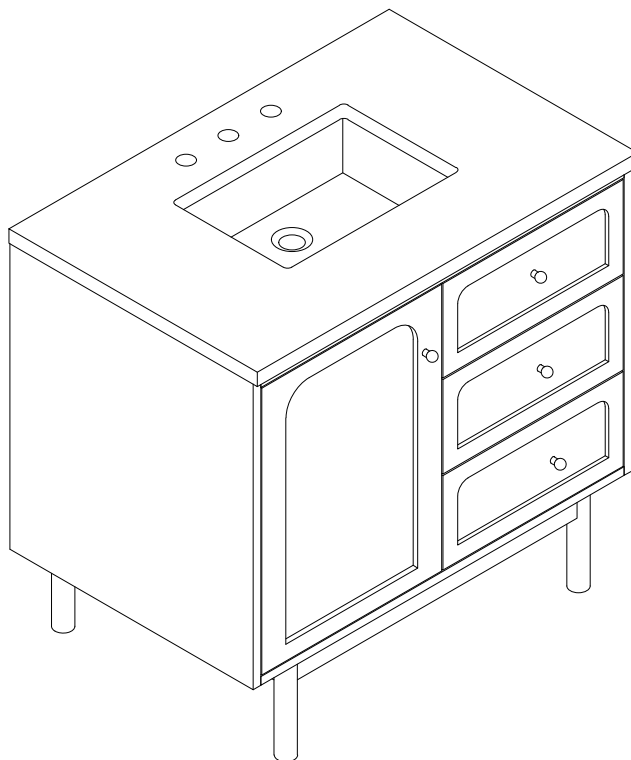

## 36" LAURENT VANITY

**JAMES MARTIN**  
VANITIES™

545-V36-LNO

### Features

Materials

Solids (Species): Ash

Veneers: Flat Cut White Oak

Panels: Plywood

Number of Basins: Single

Vanity Top : Sold Separately - 3cm Top with Sink

Basins Included: No

Number of Doors: One

Number of Drawers: Two

Number of Tip Outs: One

USB/Power Component:Yes (ETL5011080)

Assembly Required: Yes

Bamboo Storage Tray: No

Drawer Box Material and Construction: 12mm Plywood/English Dovetail Joinery

### Dimension

Width:35-7/8"

Depth:23-1/8"

Height:33"

Rough-In Height:21-1/2"

Visit website for warranty and installation information  
[www.jamesmartinvanities.com](http://www.jamesmartinvanities.com)

Version:202212