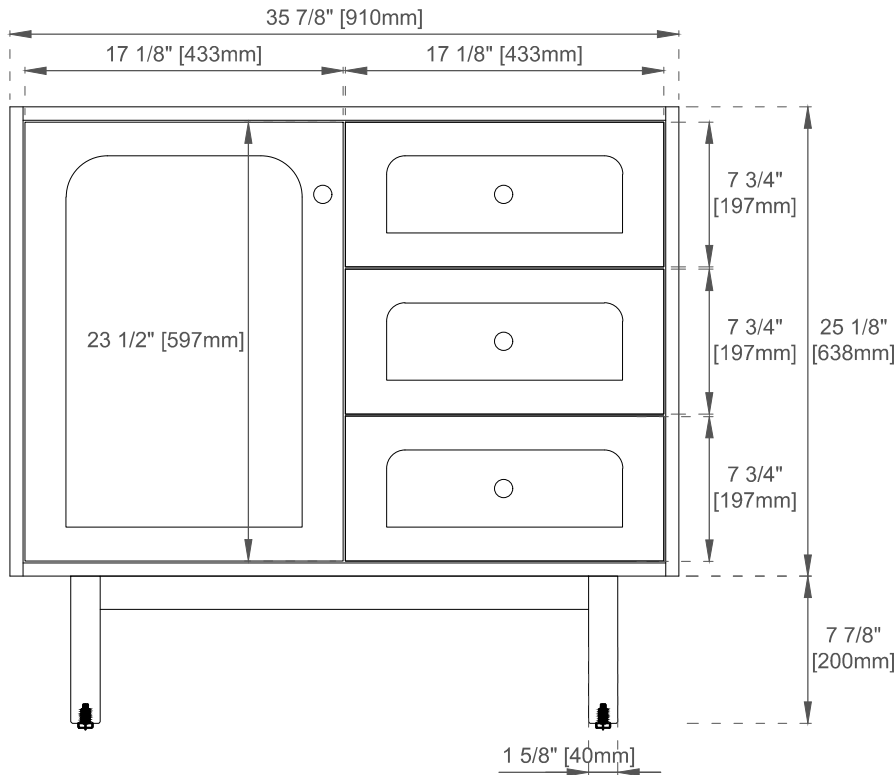

Number of Doors: One

Number of Drawers: Two

Number of Tip Outs: One

USB/Power Component:Yes (ETL5011080)

Assembly Required: Yes

Bamboo Storage Tray: No

Drawer Box Material and Construction: 12mm Plywood/English Dovetail Joinery

Hardware Material and Finish: Zinc Alloy in Champagne Brass Color

Fits Drain Hole Size: 1-3/4"

Full Extension, Soft Close Glides

European Soft Close Hinges

Aluminum Laminate Drawer Liners

### Dimension

Width:35-7/8"

Depth:23-1/8"

Height:33"

Rough-In Height:21-1/2"

Visit website for warranty and installation information  
[www.jamesmartinvanities.com](http://www.jamesmartinvanities.com)

Version:202212

# 36" LAURENT VANITY

545-V36-LNO

Top View

Front View

Bamboo Drawer Organizer

Diagrams are of cabinets only –James Martin Optional Countertops and sinks are not shown

Visit website for warranty and installation information  
[www.jamesmartinvanities.com](http://www.jamesmartinvanities.com)