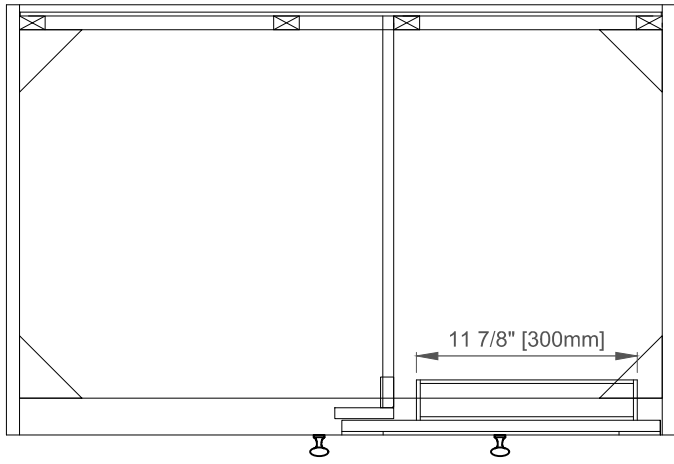

### Dimension

Width:35-7/8"

Depth:23-1/8"

Height:33"

Rough-In Height:21-1/2"

Visit website for warranty and installation information  
[www.jamesmartinvanities.com](http://www.jamesmartinvanities.com)

Version:202212

# 36" LAURENT VANITY

545-V36-LNO

Top View

Front View

Bamboo Drawer Organizer

Diagrams are of cabinets only –James Martin Optional Countertops and sinks are not shown

Visit website for warranty and installation information  
[www.jamesmartinvanities.com](http://www.jamesmartinvanities.com)