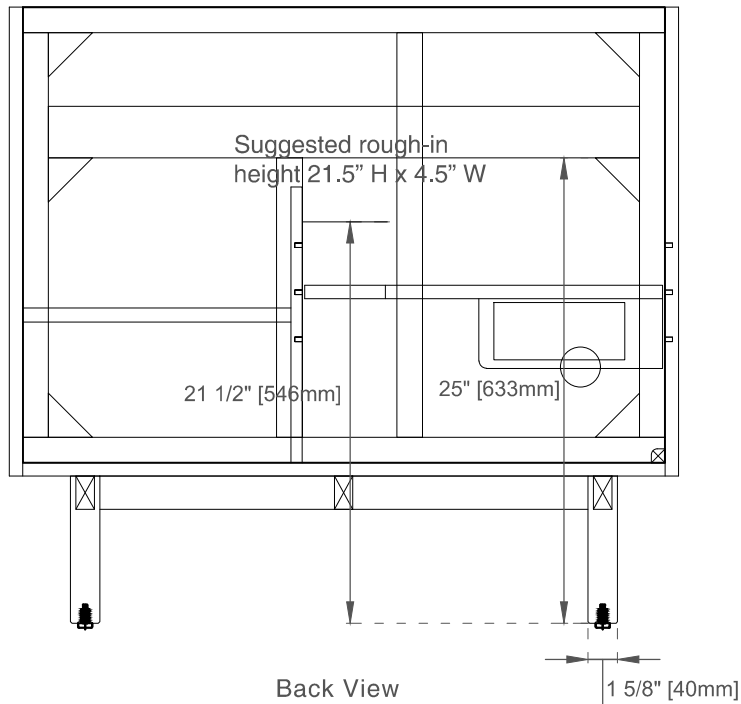

### Dimension

Width:35-7/8"

Depth:23-1/8"

Height:33"

Rough-In Height:21-1/2"

Visit website for warranty and installation information  
[www.jamesmartinvanities.com](http://www.jamesmartinvanities.com)

Version:202212

# 36" LAURENT VANITY

545-V36-LNO

Top View

Front View

Bamboo Drawer Organizer

Diagrams are of cabinets only –James Martin Optional Countertops and sinks are not shown

Visit website for warranty and installation information  
[www.jamesmartinvanities.com](http://www.jamesmartinvanities.com)

# 36" LAURENT VANITY

545-V36-LNO

Side View

Back View

Diagrams are of cabinets only –James Martin Optional Countertops and sinks are not shown

Visit website for warranty and installation information  
[www.jamesmartinvanities.com](http://www.jamesmartinvanities.com)