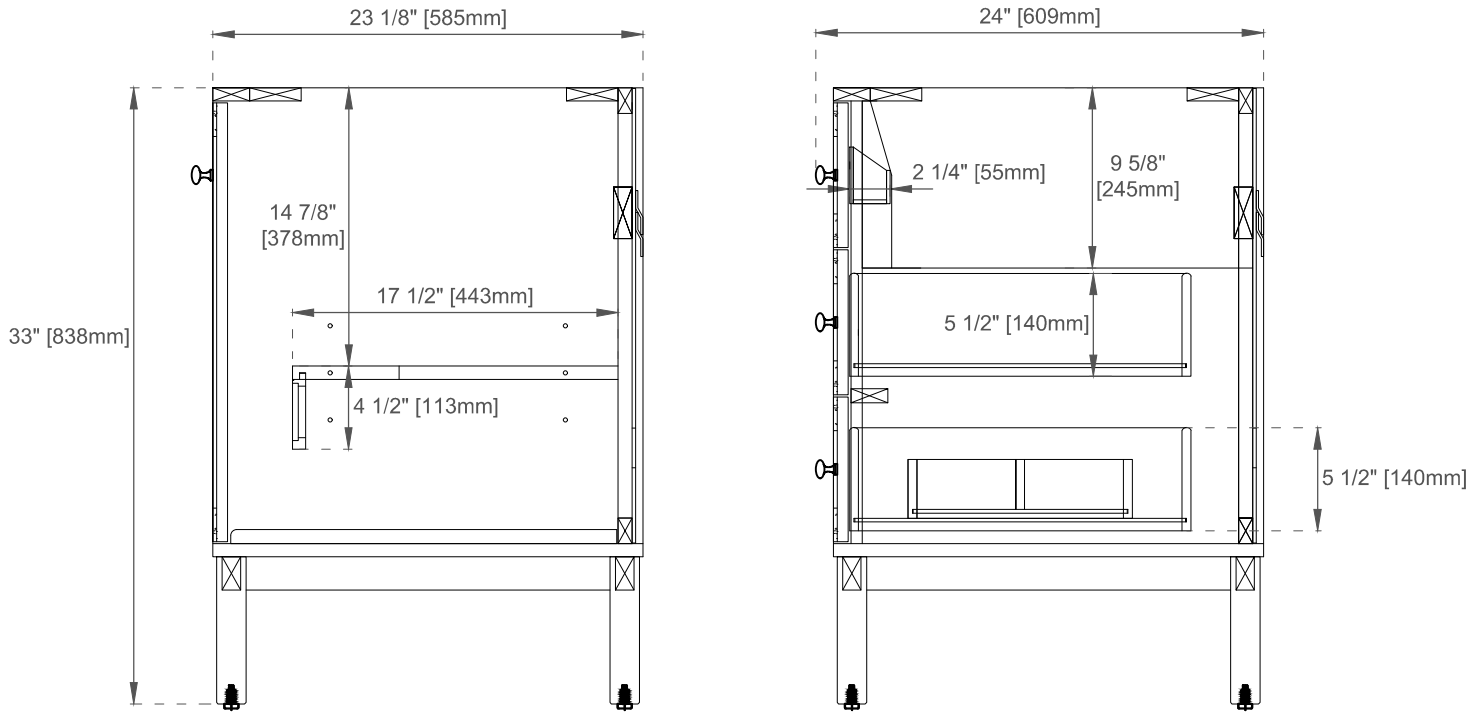

545-V36-LNO

Side View