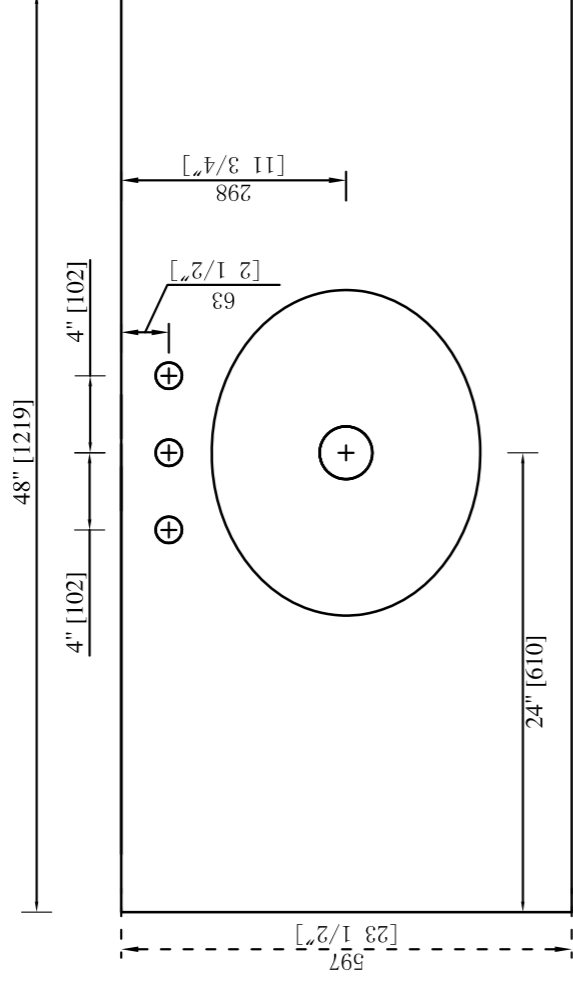

MALIBU 48" SINGLE VANITY 500-V48-HON

PAGE 1 of 2

JAMES MARTIN
FURNITURE

MALIBU 48" SINGLE VANITY 500-V48-HON

PAGE 2 of 2

JAMES MARTIN
FURNITURE