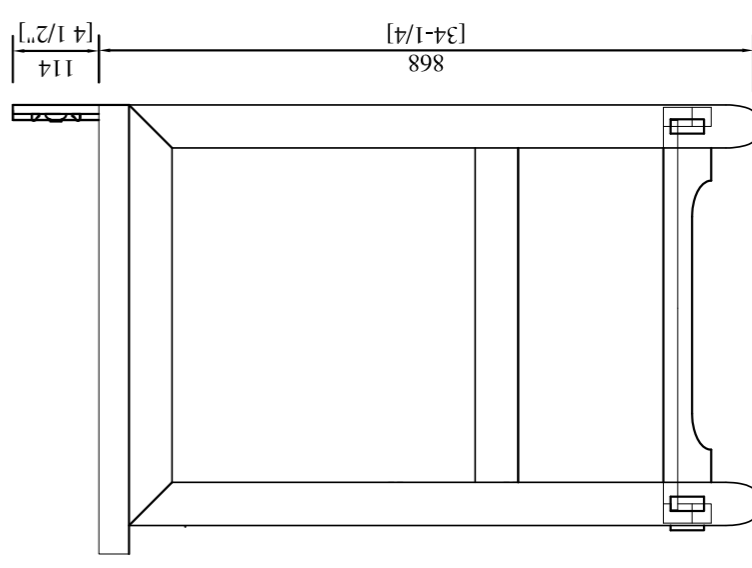

MALIBU 48" SINGLE VANITY 500-V48-HON

PAGE 1 of 2

JAMES MARTIN
FURNITURE

MALIBU 48" SINGLE VANITY 500-V48-HON

PAGE 2 of 2

JAMES MARTIN
FURNITURE