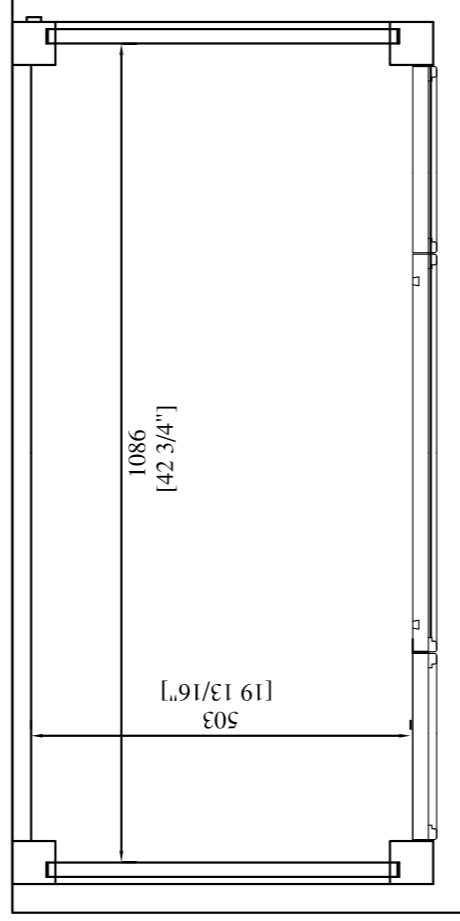

MALIBU 48" SINGLE VANITY 500-V48-HON

PAGE 1 of 2

JAMES MARTIN
FURNITURE

MALIBU 48" SINGLE VANITY 500-V48-HON

PAGE 2 of 2

JAMES MARTIN
FURNITURE