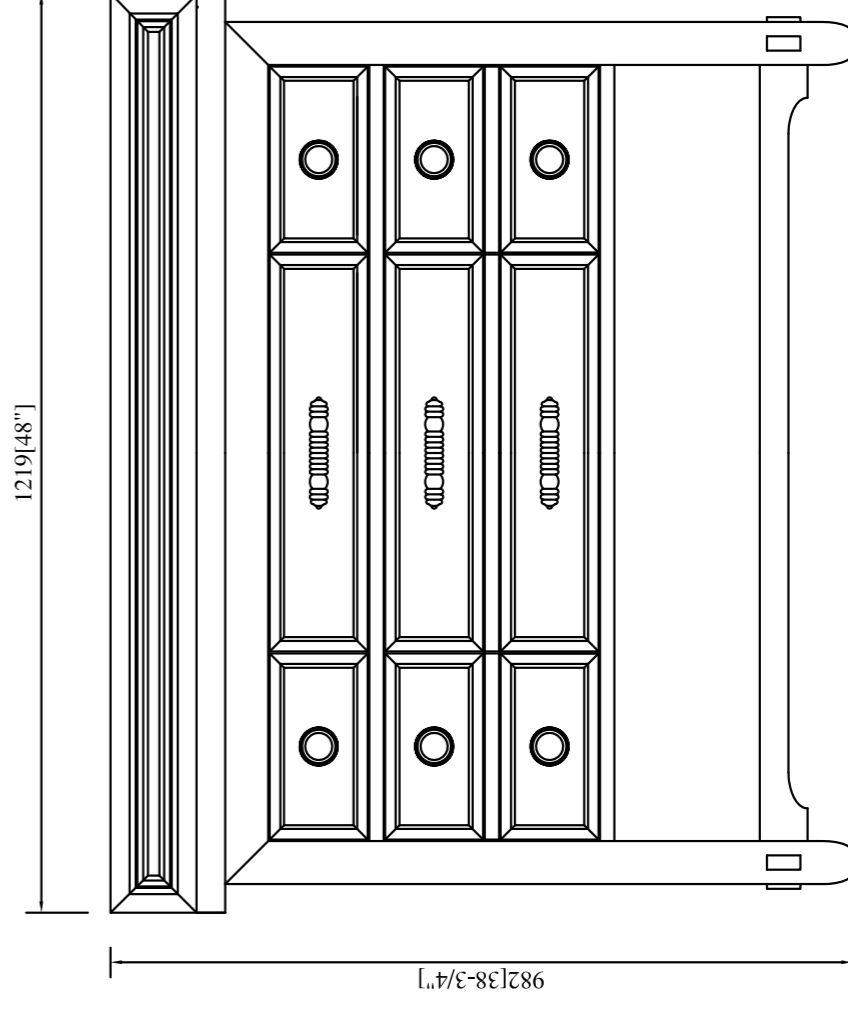

MALIBU 48" SINGLE VANITY 500-V48-HON

PAGE 1 of 2

JAMES MARTIN
FURNITURE

MALIBU 48" SINGLE VANITY 500-V48-HON

PAGE 2 of 2

JAMES MARTIN
FURNITURE