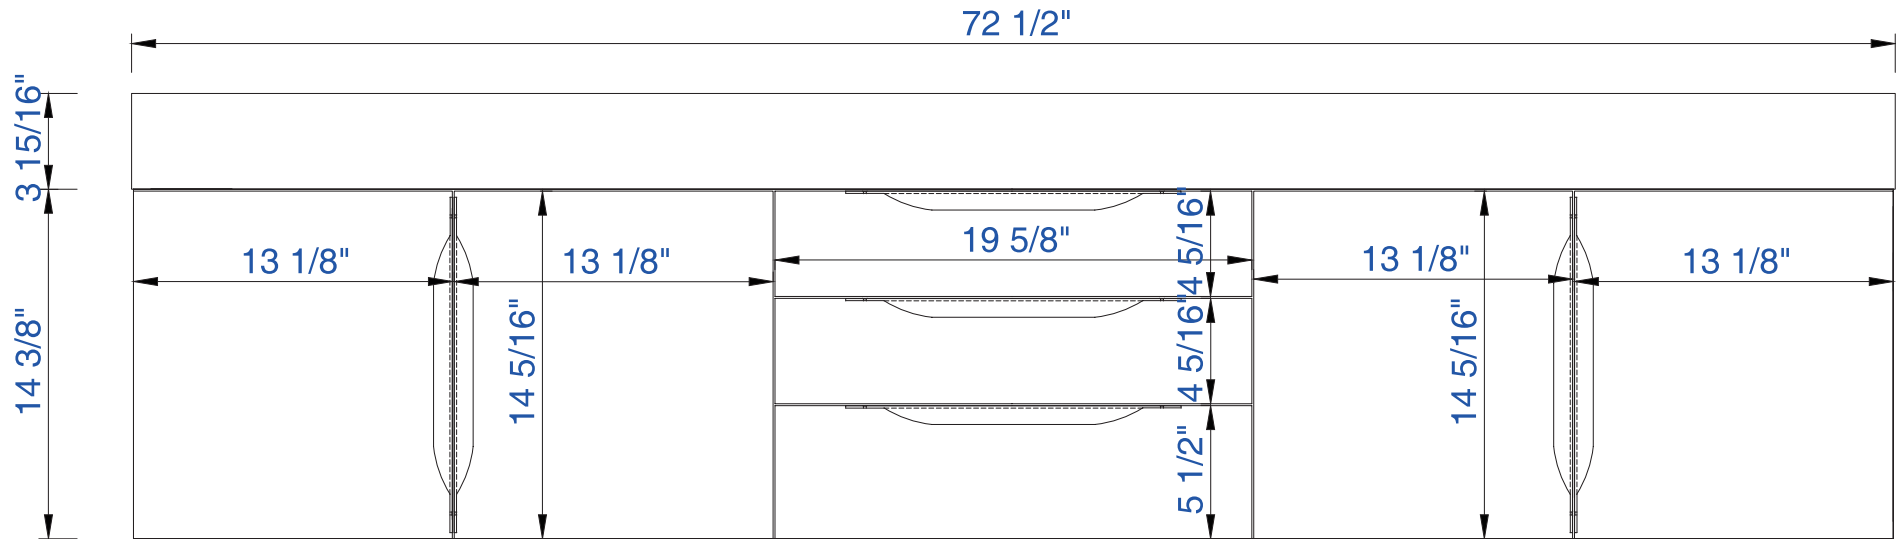

72"

Item Number:

- 389-V72-AGR-A
- 389-V72-CFO-A
- 389-V72-GW-A
- 389-V72-LTO-A

JAMES MARTIN

VANITIES

kitchensource.com

1.800.667.8721

Diagrams with Dimensions
page 01 of 03

NOTE ONE: Married Countertop is standard for this cabinet
NOTE TWO: This vanity does not have a Backsplash.

72"

Item Number:

- 389-V72-AGR-A
- 389-V72-CFO-A
- 389-V72-GW-A
- 389-V72-LTO-A

JAMES MARTIN

VANITIES

kitchensource.com

1.800.667.8721

Diagrams with Dimensions
page 02 of 03

NOTE ONE: Married Countertop is standard for this cabinet

72"

Item Number:

- 389-V72-AGR-A
- 389-V72-CFO-A
- 389-V72-GW-A
- 389-V72-LTO-A