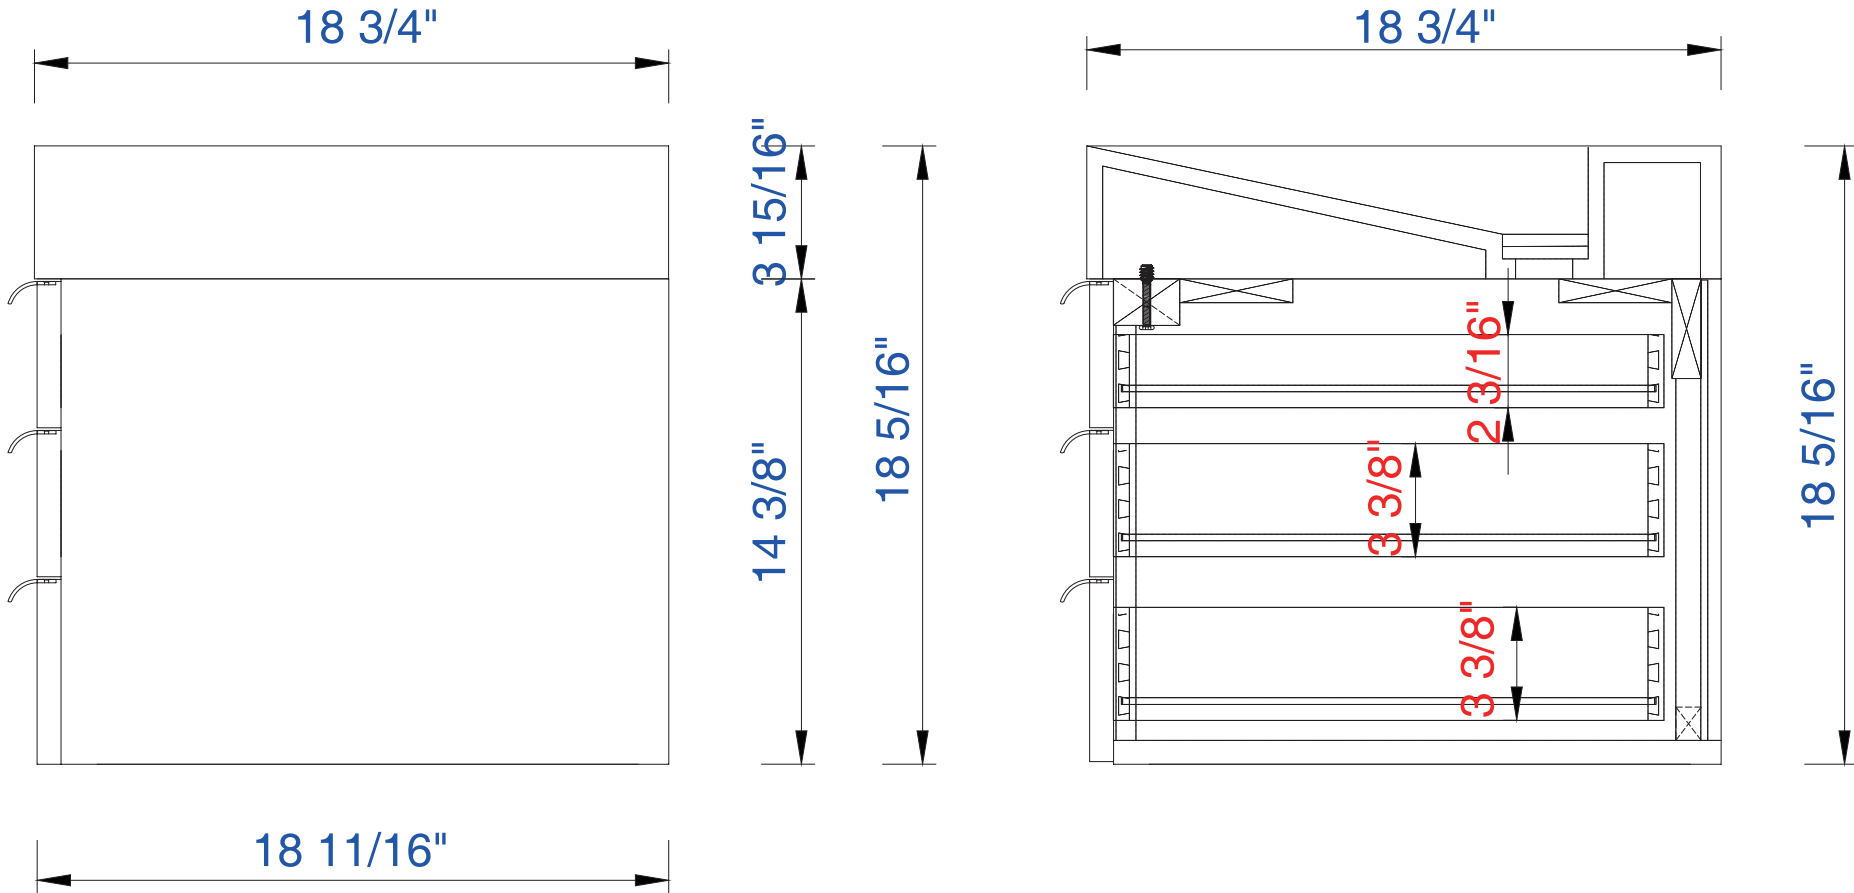

72"

Item Number:

- 389-V72-AGR-A
- 389-V72-CFO-A
- 389-V72-GW-A
- 389-V72-LTO-A

JAMES MARTIN

VANITIES

kitchensource.com

1.800.667.8721

Diagrams with Dimensions
page 01 of 03

NOTE ONE: Married Countertop is standard for this cabinet
NOTE TWO: This vanity does not have a Backsplash.

72"

Item Number:

- 389-V72-AGR-A
- 389-V72-CFO-A
- 389-V72-GW-A
- 389-V72-LTO-A

JAMES MARTIN

VANITIES

kitchensource.com

1.800.667.8721

Diagrams with Dimensions
page 02 of 03

NOTE ONE: Married Countertop is standard for this cabinet

72"

Item Number:

- 389-V72-AGR-A
- 389-V72-CFO-A
- 389-V72-GW-A
- 389-V72-LTO-A

JAMES MARTIN

VANITIES

kitchensource.com

1.800.667.8721

Diagrams with Dimensions
page 03 of 03

NOTE ONE: Married Countertop is standard for this cabinet
NOTE TWO: This vanity does not have a Backsplash.