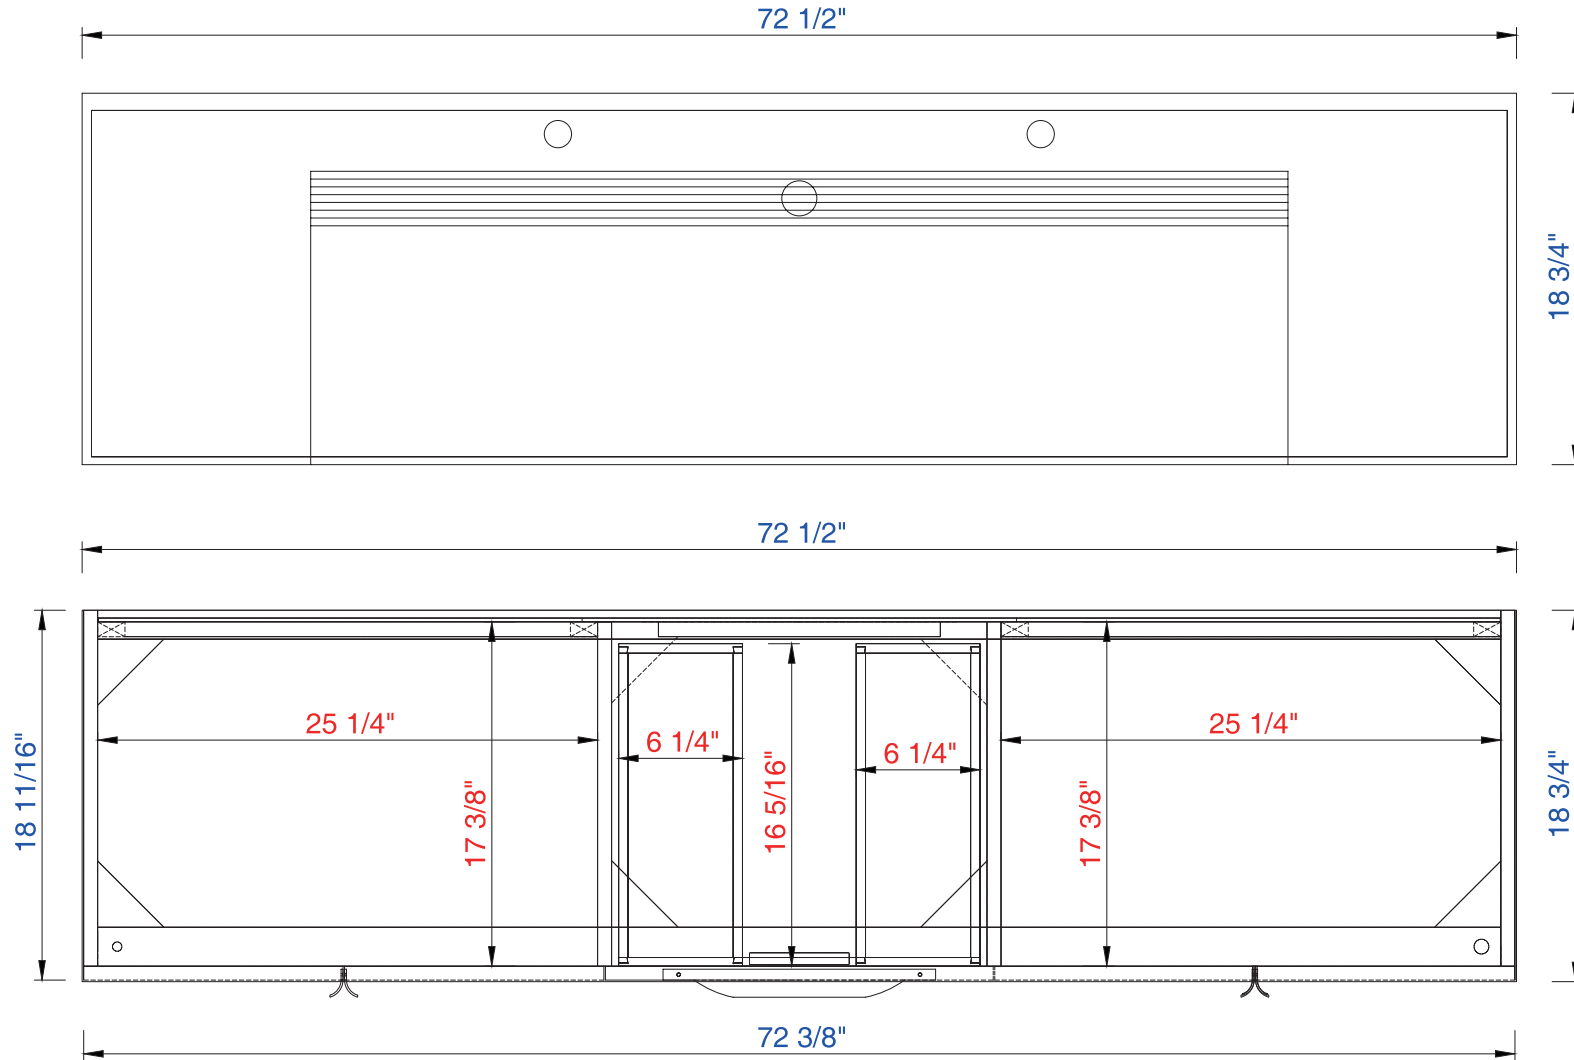

72"

Item Number:

- 389-V72-AGR-A
- 389-V72-CFO-A
- 389-V72-GW-A
- 389-V72-LTO-A

JAMES MARTIN

VANITIES

kitchensource.com

1.800.667.8721

Diagrams with Dimensions
page 01 of 03

NOTE ONE: Married Countertop is standard for this cabinet
NOTE TWO: This vanity does not have a Backsplash.

72"

Item Number:

- 389-V72-AGR-A
- 389-V72-CFO-A
- 389-V72-GW-A
- 389-V72-LTO-A

JAMES MARTIN

VANITIES

kitchensource.com

1.800.667.8721

Diagrams with Dimensions
page 02 of 03

NOTE ONE: Married Countertop is standard for this cabinet

72"

Item Number:

- 389-V72-AGR-A
- 389-V72-CFO-A
- 389-V72-GW-A
- 389-V72-LTO-A