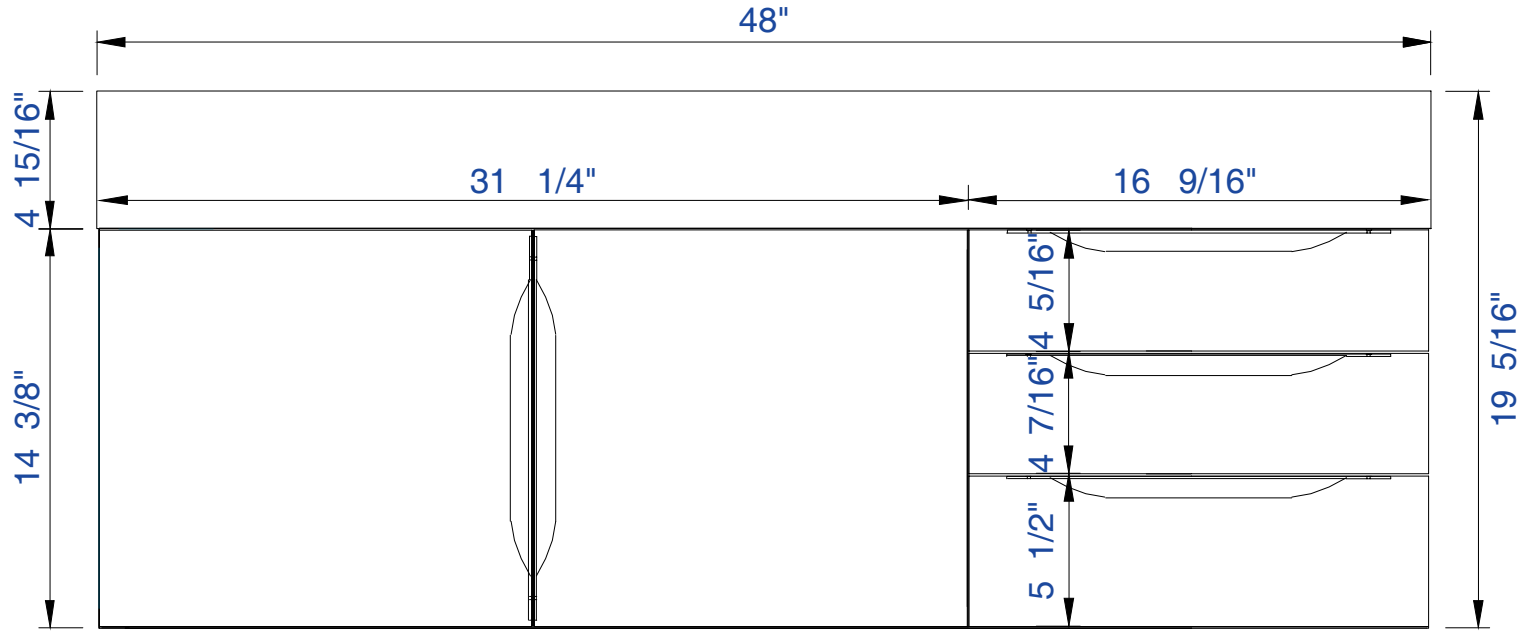

48"

Item Number :

- 389-V48-AGR-A
- 389-V48-CFO-A
- 389-V48-GW-A
- 389-V48-LTO-A

NOTE ONE: Married Countertop is standard for this cabinet.
NOTE TWO: This vanity does not have a Backsplash.

48"

Item Number:

- 389-V48-AGR-A
- 389-V48-CFO-A
- 389-V48-GW-A
- 389-V48-LTO-A

NOTE ONE: Married Countertop is standard for this cabinet.

48"

Item Number:

- 389-V48-AGR-A
- 389-V48-CFO-A
- 389-V48-GW-A
- 389-V48-LTO-A

NOTE ONE: Married Countertop is standard for this cabinet.
NOTE TWO: This vanity does not have a Backsplash.