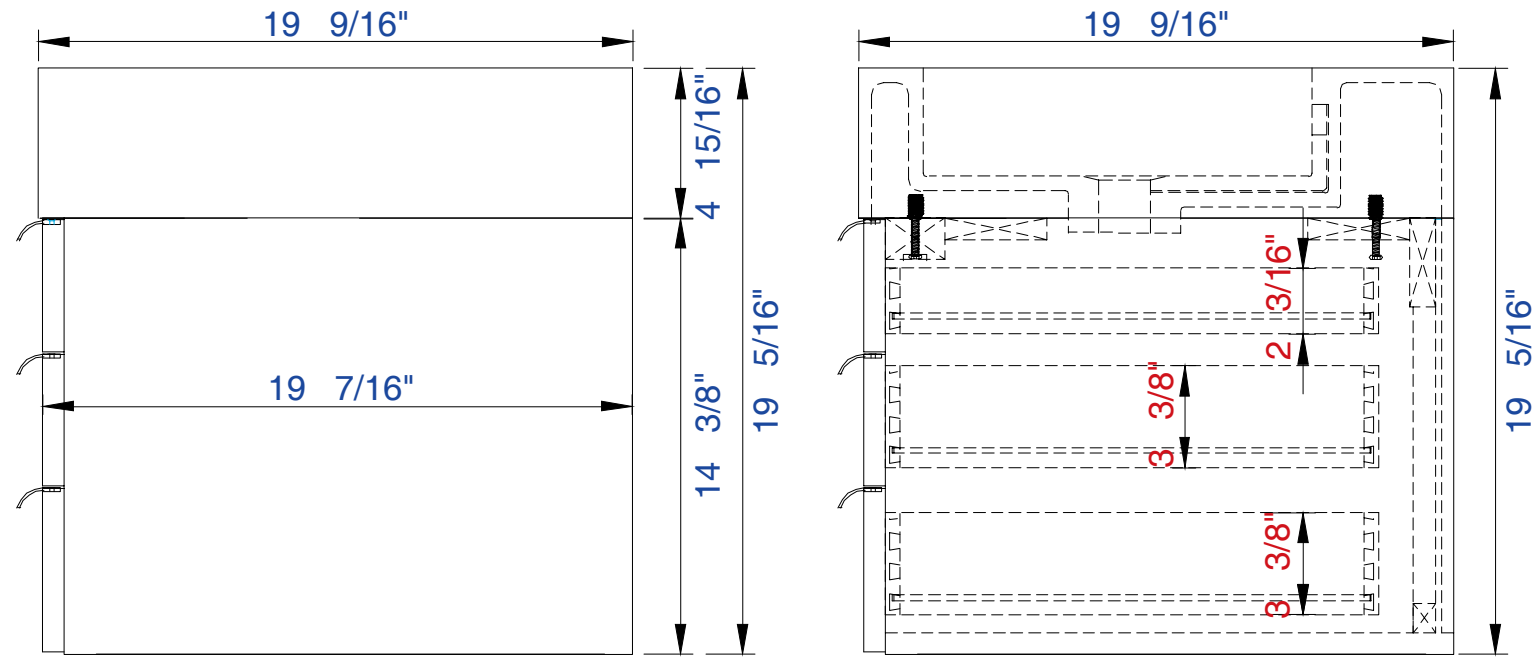

48"

Item Number :

- 389-V48-AGR-A
- 389-V48-CFO-A
- 389-V48-GW-A
- 389-V48-LTO-A

NOTE ONE: Married Countertop is standard for this cabinet.
NOTE TWO: This vanity does not have a Backsplash.

48"

Item Number:

- 389-V48-AGR-A
- 389-V48-CFO-A
- 389-V48-GW-A
- 389-V48-LTO-A

NOTE ONE: Married Countertop is standard for this cabinet.

48"

Item Number:

- 389-V48-AGR-A
- 389-V48-CFO-A
- 389-V48-GW-A
- 389-V48-LTO-A

NOTE ONE: Married Countertop is standard for this cabinet.
NOTE TWO: This vanity does not have a Backsplash.