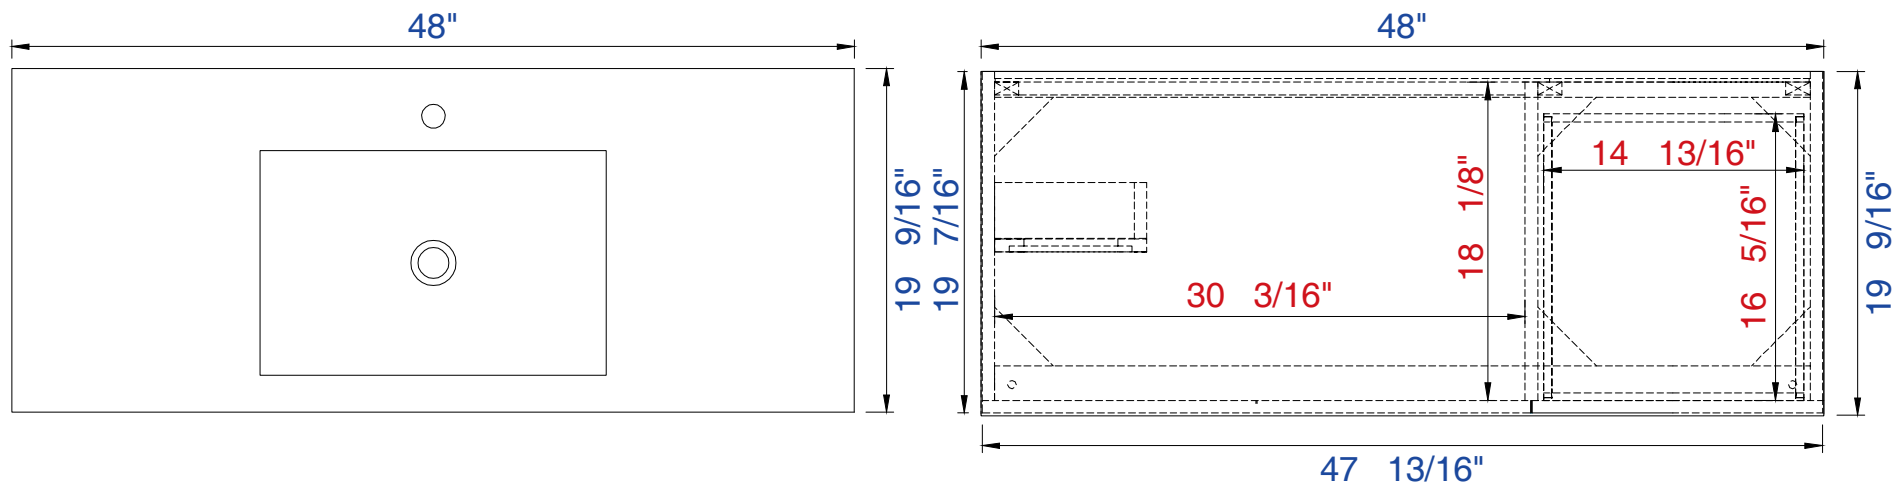

48"

Item Number :

- 389-V48-AGR-A
- 389-V48-CFO-A
- 389-V48-GW-A
- 389-V48-LTO-A

NOTE ONE: Married Countertop is standard for this cabinet.
NOTE TWO: This vanity does not have a Backsplash.

48"

Item Number:

- 389-V48-AGR-A
- 389-V48-CFO-A
- 389-V48-GW-A
- 389-V48-LTO-A

NOTE ONE: Married Countertop is standard for this cabinet.

48"

Item Number:

- 389-V48-AGR-A
- 389-V48-CFO-A
- 389-V48-GW-A
- 389-V48-LTO-A

NOTE ONE: Married Countertop is standard for this cabinet.
NOTE TWO: This vanity does not have a Backsplash.