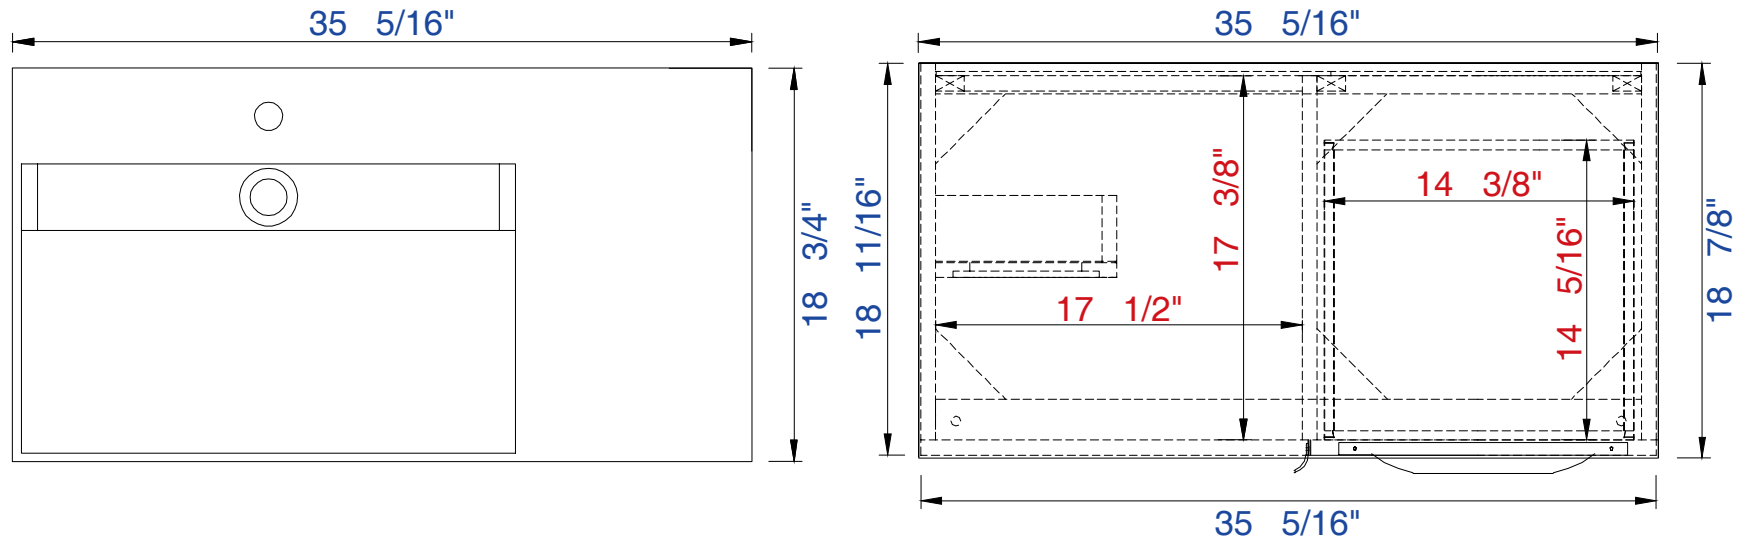

36"

Item Number:

- 389-V36-AGR-A
- 389-V36-CFO-A
- 389-V36-GW-A
- 389-V36-LTO-A

NOTE ONE: Married Countertop is standard for this cabinet.
NOTE TWO: This vanity does not have a Backsplash.

36"

Item Number:

- 389-V36-AGR-A
- 389-V36-CFO-A
- 389-V36-GW-A
- 389-V36-LTO-A

NOTE ONE: Married Countertop is standard for this cabinet.

36"

Item Number:

- 389-V36-AGR-A
- 389-V36-CFO-A
- 389-V36-GW-A
- 389-V36-LTO-A

NOTE ONE: Married Countertop is standard for this cabinet.
NOTE TWO: This vanity does not have a Backsplash.