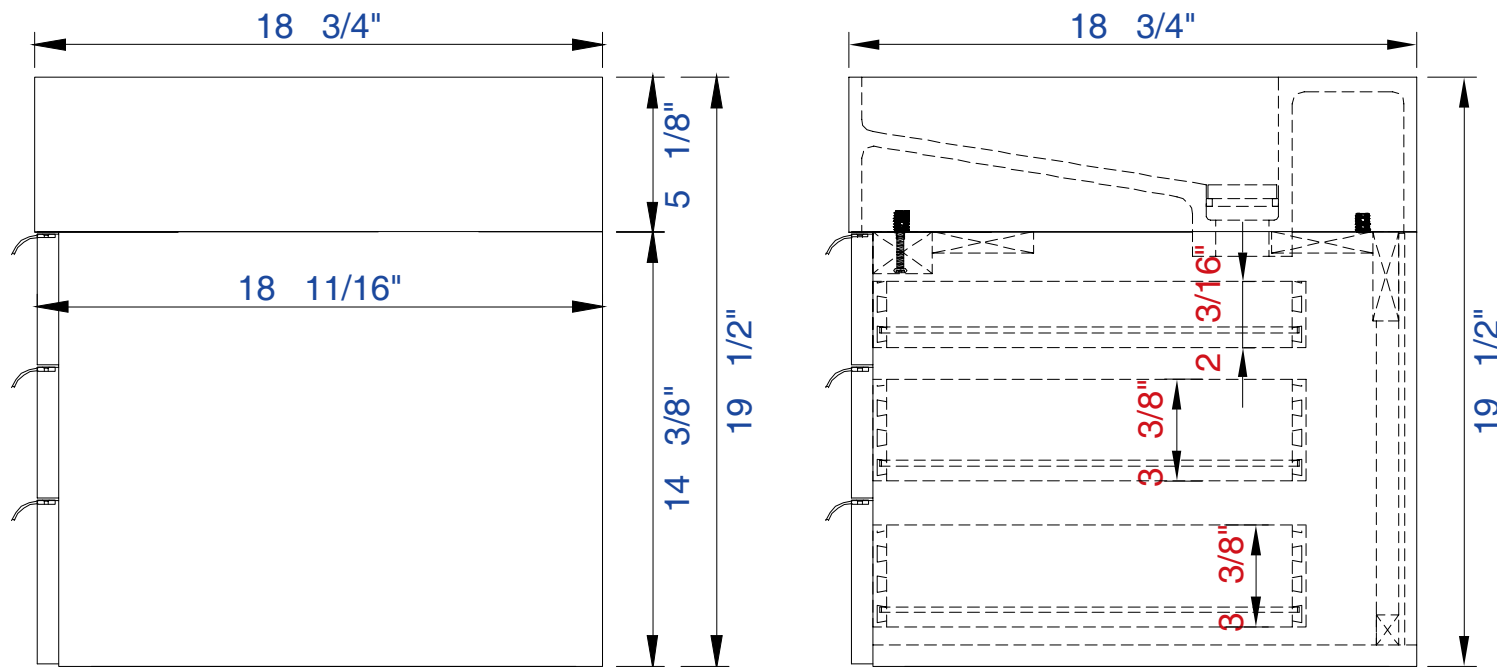

36"

Item Number:

- 389-V36-AGR-A
- 389-V36-CFO-A
- 389-V36-GW-A
- 389-V36-LTO-A

NOTE ONE: Married Countertop is standard for this cabinet.
NOTE TWO: This vanity does not have a Backsplash.

36"

Item Number:

- 389-V36-AGR-A
- 389-V36-CFO-A
- 389-V36-GW-A
- 389-V36-LTO-A

NOTE ONE: Married Countertop is standard for this cabinet.

36"

Item Number:

- 389-V36-AGR-A
- 389-V36-CFO-A
- 389-V36-GW-A
- 389-V36-LTO-A

NOTE ONE: Married Countertop is standard for this cabinet.
NOTE TWO: This vanity does not have a Backsplash.