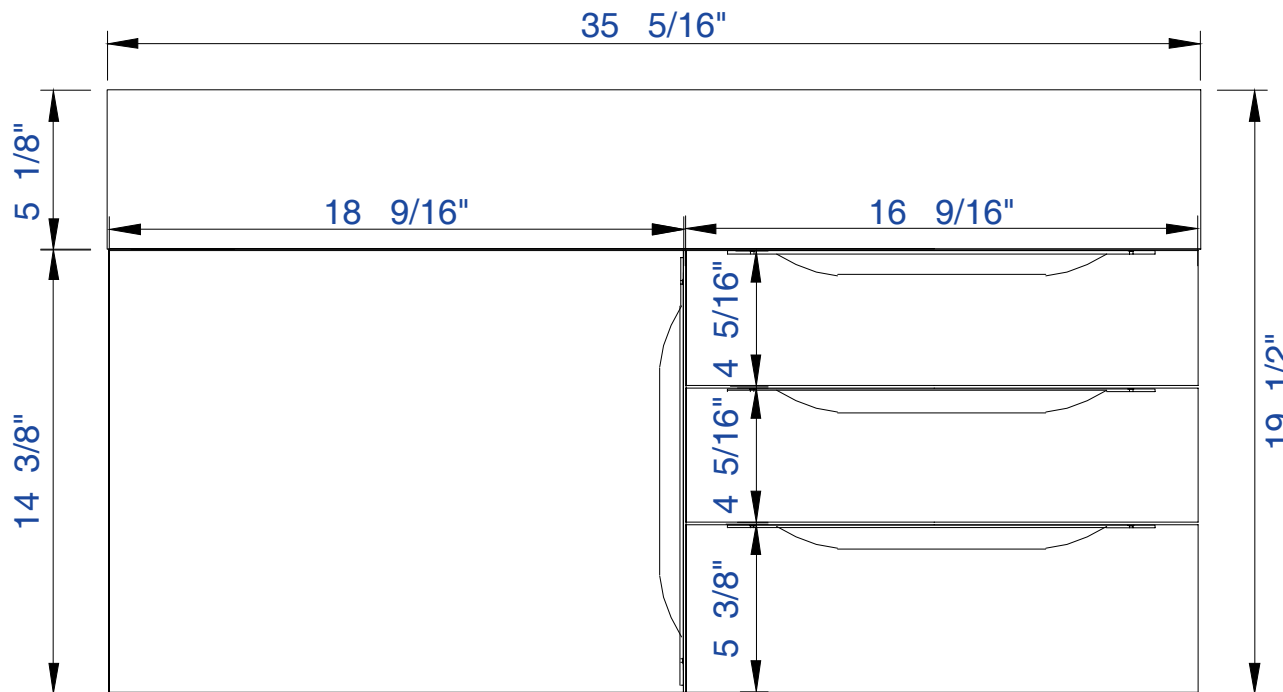

36"

Item Number:

- 389-V36-AGR-A
- 389-V36-CFO-A
- 389-V36-GW-A
- 389-V36-LTO-A

NOTE ONE: Married Countertop is standard for this cabinet.
NOTE TWO: This vanity does not have a Backsplash.

36"

Item Number:

- 389-V36-AGR-A
- 389-V36-CFO-A
- 389-V36-GW-A
- 389-V36-LTO-A

NOTE ONE: Married Countertop is standard for this cabinet.

36"

Item Number:

- 389-V36-AGR-A
- 389-V36-CFO-A
- 389-V36-GW-A
- 389-V36-LTO-A

NOTE ONE: Married Countertop is standard for this cabinet.
NOTE TWO: This vanity does not have a Backsplash.