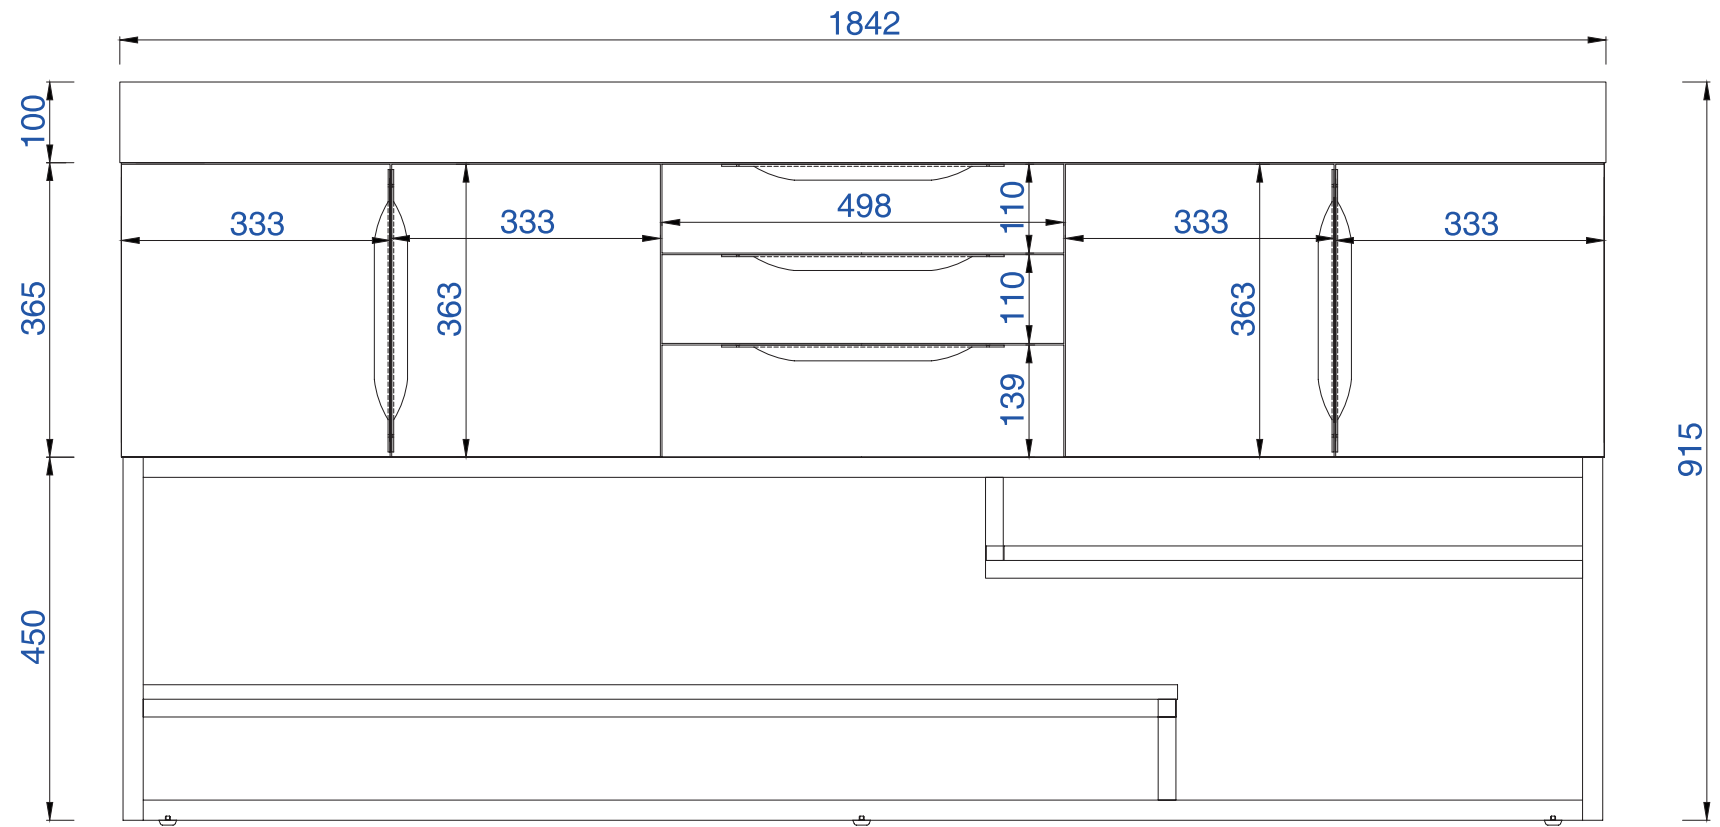

NOTE ONE: Countertop with integrated sink is shown on this cabinet

NOTE TWO: This vanity does not have a Backsplash

1829mm

Item Number:

- 388-V72-AGR-A
- 388-V72-CFO-A
- 388-V72-GW-A
- 388-V72-LTO-A

JAMES MARTIN

VANITIES™

Columbia 1829mm Cabinet

Diagrams with Dimensions
page 01 of 03

NOTE ONE: Countertop with integrated sink is shown on this cabinet
NOTE TWO: This vanity does not have a Backsplash

1829mm

Item Number:

- 388-V72-AGR-A
- 388-V72-CFO-A
- 388-V72-GW-A
- 388-V72-LTO-A

JAMES MARTIN

VANITIES™

Columbia 1829mm Cabinet

Diagrams with Dimensions
page 02 of 03

NOTE ONE: Countertop with integrated sink is shown on this cabinet

1829mm

Item Number:

- 388-V72-AGR-A
- 388-V72-CFO-A
- 388-V72-GW-A
- 388-V72-LTO-A

JAMES MARTIN

VANITIES™

Columbia 1829mm Cabinet

Diagrams with Dimensions
page 03 of 03

NOTE ONE: Countertop with integrated sink is shown on this cabinet
NOTE TWO: This vanity does not have a Backsplash