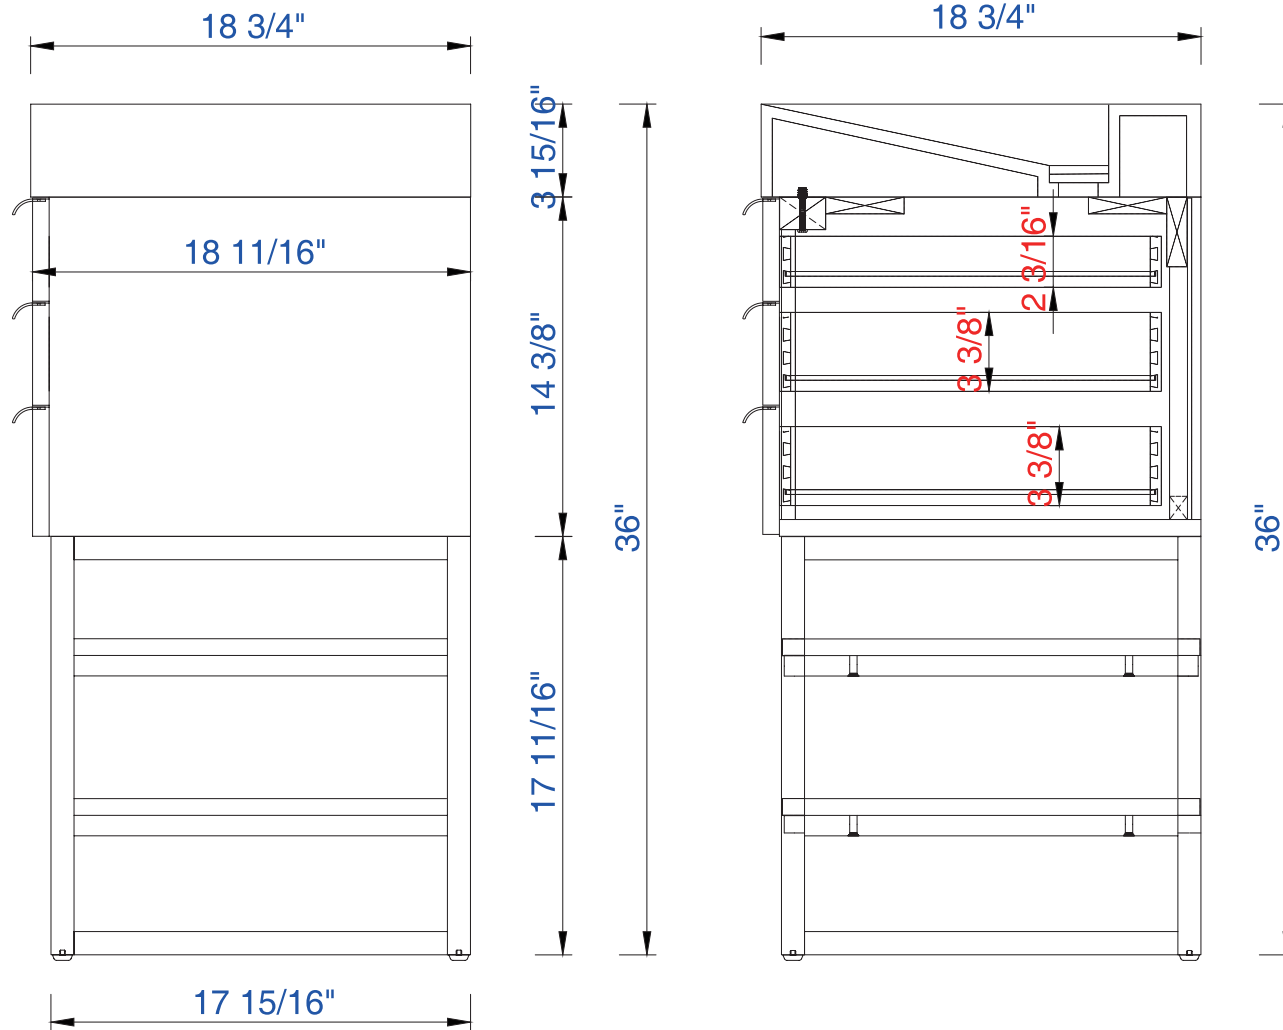

NOTE ONE: Countertop with integrated sink is shown on this cabinet

72"

Item Number:

- 388-V72-AGR-A
- 388-V72-CFO-A
- 388-V72-GW-A
- 388-V72-LTO-A

JAMES MARTIN

VANITIES™

Columbia 72" Cabinet

Diagrams with Dimensions
page 03 of 03

VANITIES™

Columbia 1829mm Cabinet

Diagrams with Dimensions
page 01 of 03

NOTE ONE: Countertop with integrated sink is shown on this cabinet
NOTE TWO: This vanity does not have a Backsplash

1829mm

Item Number:

- 388-V72-AGR-A
- 388-V72-CFO-A
- 388-V72-GW-A
- 388-V72-LTO-A

JAMES MARTIN

VANITIES™

Columbia 1829mm Cabinet

Diagrams with Dimensions
page 02 of 03

NOTE ONE: Countertop with integrated sink is shown on this cabinet

1829mm

Item Number:

- 388-V72-AGR-A
- 388-V72-CFO-A
- 388-V72-GW-A
- 388-V72-LTO-A

JAMES MARTIN

VANITIES™

Columbia 1829mm Cabinet

Diagrams with Dimensions
page 03 of 03

NOTE ONE: Countertop with integrated sink is shown on this cabinet
NOTE TWO: This vanity does not have a Backsplash