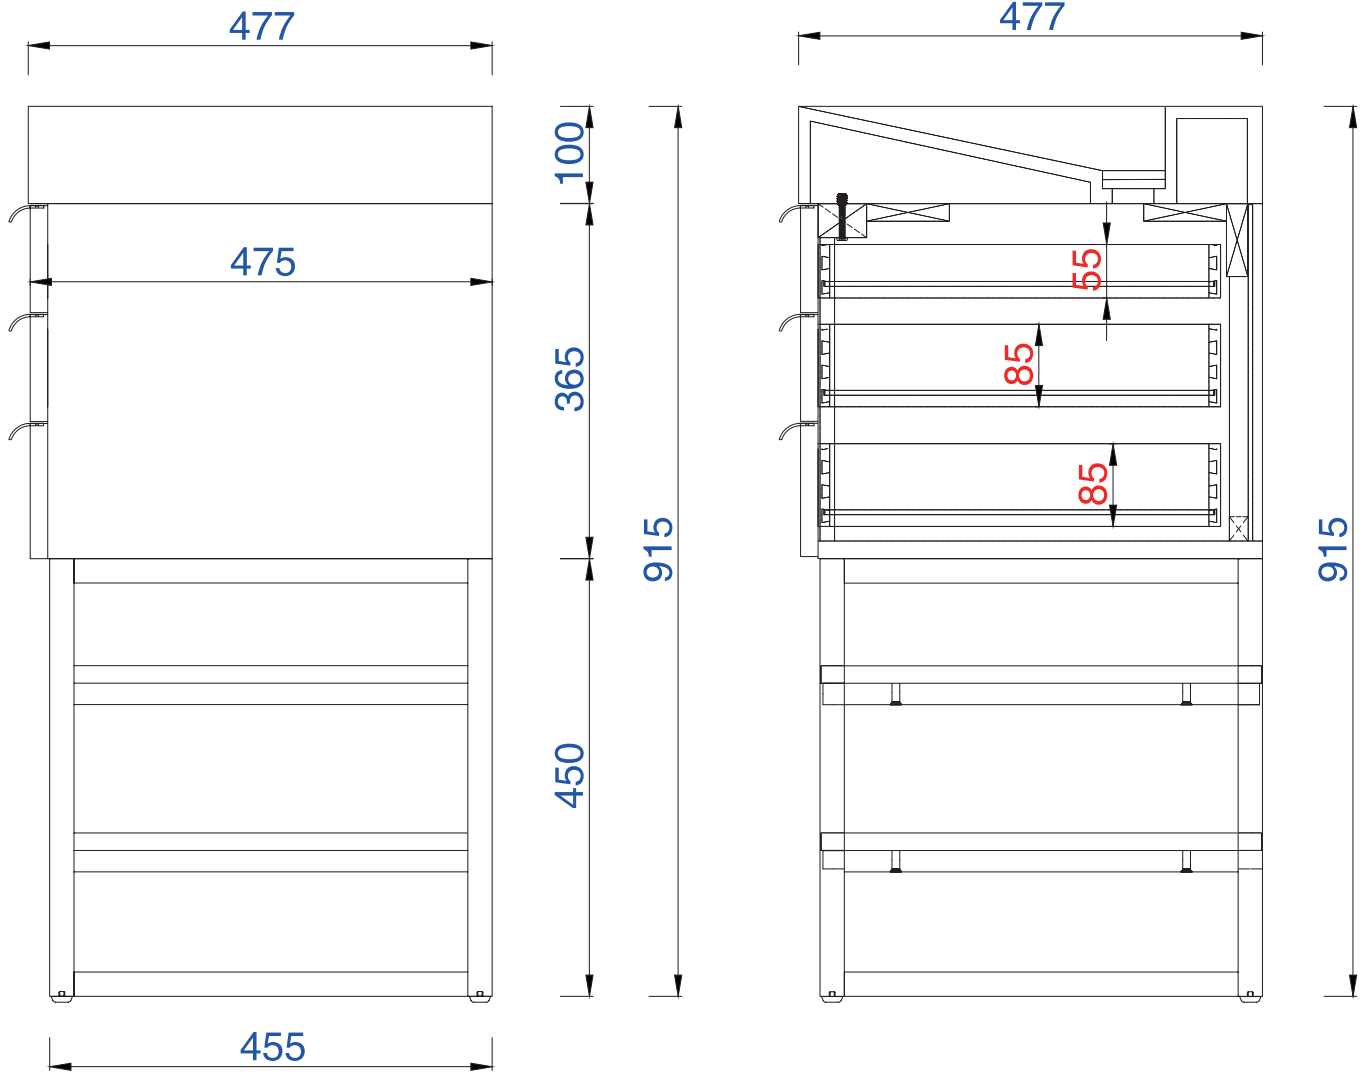

NOTE ONE: Countertop with integrated sink is shown on this cabinet

72"

Item Number:

- 388-V72-AGR-A
- 388-V72-CFO-A
- 388-V72-GW-A
- 388-V72-LTO-A

JAMES MARTIN

VANITIES™

Columbia 72" Cabinet

Diagrams with Dimensions
page 03 of 03

VANITIES™

Columbia 1829mm Cabinet

Diagrams with Dimensions
page 01 of 03

NOTE ONE: Countertop with integrated sink is shown on this cabinet
NOTE TWO: This vanity does not have a Backsplash

1829mm

Item Number:

- 388-V72-AGR-A
- 388-V72-CFO-A
- 388-V72-GW-A
- 388-V72-LTO-A

JAMES MARTIN

VANITIES™

Columbia 1829mm Cabinet

Diagrams with Dimensions
page 02 of 03

NOTE ONE: Countertop with integrated sink is shown on this cabinet

1829mm

Item Number:

- 388-V72-AGR-A
- 388-V72-CFO-A
- 388-V72-GW-A
- 388-V72-LTO-A

JAMES MARTIN

VANITIES™

Columbia 1829mm Cabinet

Diagrams with Dimensions
page 03 of 03

NOTE ONE: Countertop with integrated sink is shown on this cabinet
NOTE TWO: This vanity does not have a Backsplash