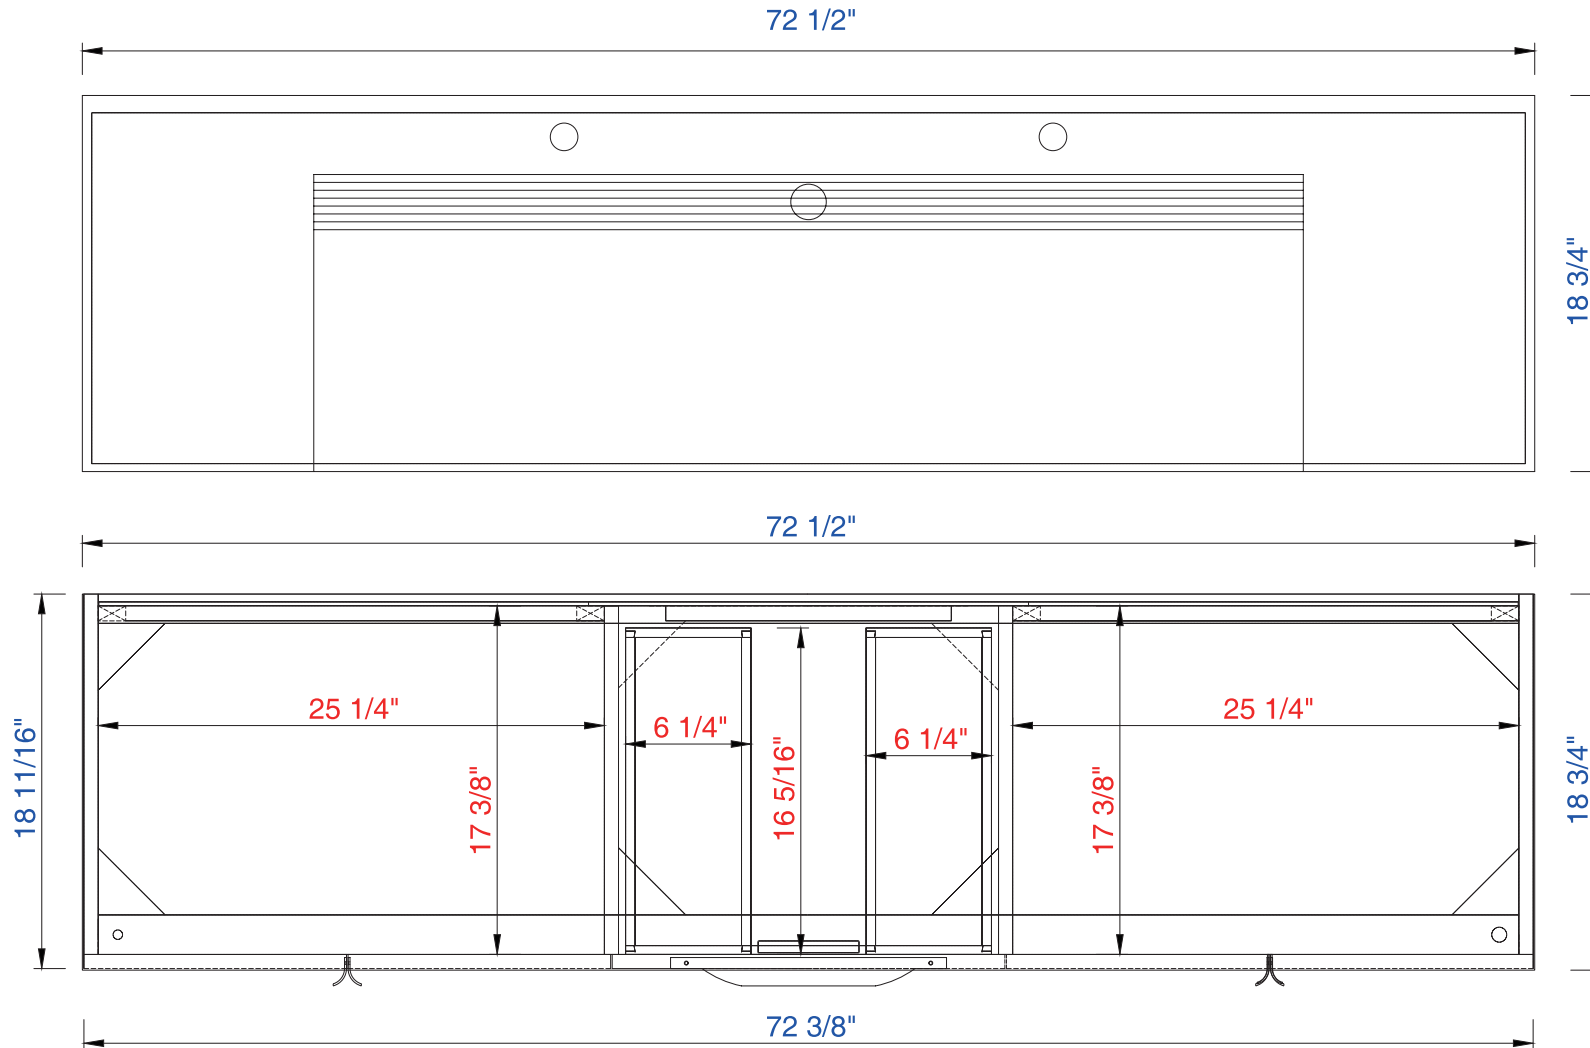

72"

Item Number:

- 388-V72-AGR-A
- 388-V72-CFO-A
- 388-V72-GW-A
- 388-V72-LTO-A

JAMES MARTIN

VANITIES™

Columbia 72" Cabinet

Diagrams with Dimensions
page 01 of 03

NOTE ONE: Countertop with integrated sink is shown on this cabinet

NOTE TWO: This vanity does not have a Backsplash

72"

Item Number:

- 388-V72-AGR-A
- 388-V72-CFO-A
- 388-V72-GW-A
- 388-V72-LTO-A

JAMES MARTIN

VANITIES™

Columbia 72" Cabinet

Diagrams with Dimensions
page 02 of 03

NOTE ONE: Countertop with integrated sink is shown on this cabinet

72"

Item Number:

- 388-V72-AGR-A
- 388-V72-CFO-A
- 388-V72-GW-A
- 388-V72-LTO-A

JAMES MARTIN

VANITIES™

Columbia 72" Cabinet

Diagrams with Dimensions
page 03 of 03

1829mm

Item Number:

- 388-V72-AGR-A
- 388-V72-CFO-A
- 388-V72-GW-A
- 388-V72-LTO-A

JAMES MARTIN

VANITIES™

Columbia 1829mm Cabinet

Diagrams with Dimensions
page 03 of 03

NOTE ONE: Countertop with integrated sink is shown on this cabinet
NOTE TWO: This vanity does not have a Backsplash