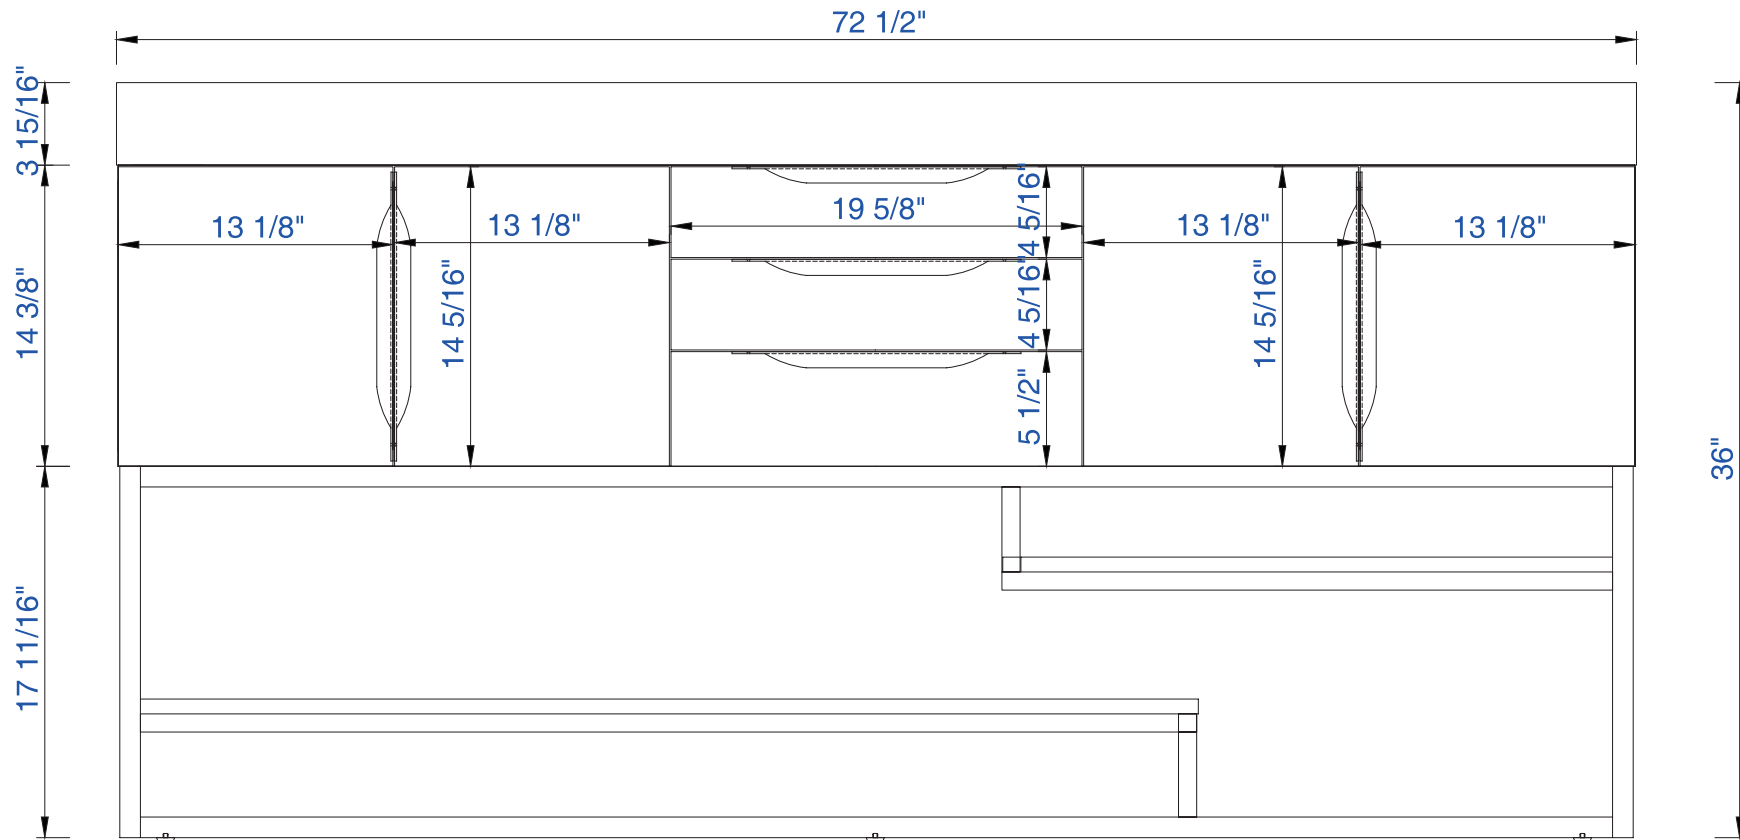

72"

Item Number:

- 388-V72-AGR-A
- 388-V72-CFO-A
- 388-V72-GW-A
- 388-V72-LTO-A

JAMES MARTIN

VANITIES™

Columbia 72" Cabinet

Diagrams with Dimensions
page 01 of 03

NOTE ONE: Countertop with integrated sink is shown on this cabinet

NOTE ONE: Countertop with integrated sink is shown on this cabinet

72"

Item Number:

- 388-V72-AGR-A
- 388-V72-CFO-A
- 388-V72-GW-A
- 388-V72-LTO-A

JAMES MARTIN

VANITIES™

Columbia 72" Cabinet

Diagrams with Dimensions
page 03 of 03

VANITIES™

Columbia 1829mm Cabinet

Diagrams with Dimensions
page 01 of 03

NOTE ONE: Countertop with integrated sink is shown on this cabinet
NOTE TWO: This vanity does not have a Backsplash

1829mm

Item Number:

1829mm

Item Number:

- 388-V72-AGR-A
- 388-V72-CFO-A
- 388-V72-GW-A
- 388-V72-LTO-A

JAMES MARTIN

VANITIES™

Columbia 1829mm Cabinet

Diagrams with Dimensions
page 03 of 03

NOTE ONE: Countertop with integrated sink is shown on this cabinet
NOTE TWO: This vanity does not have a Backsplash