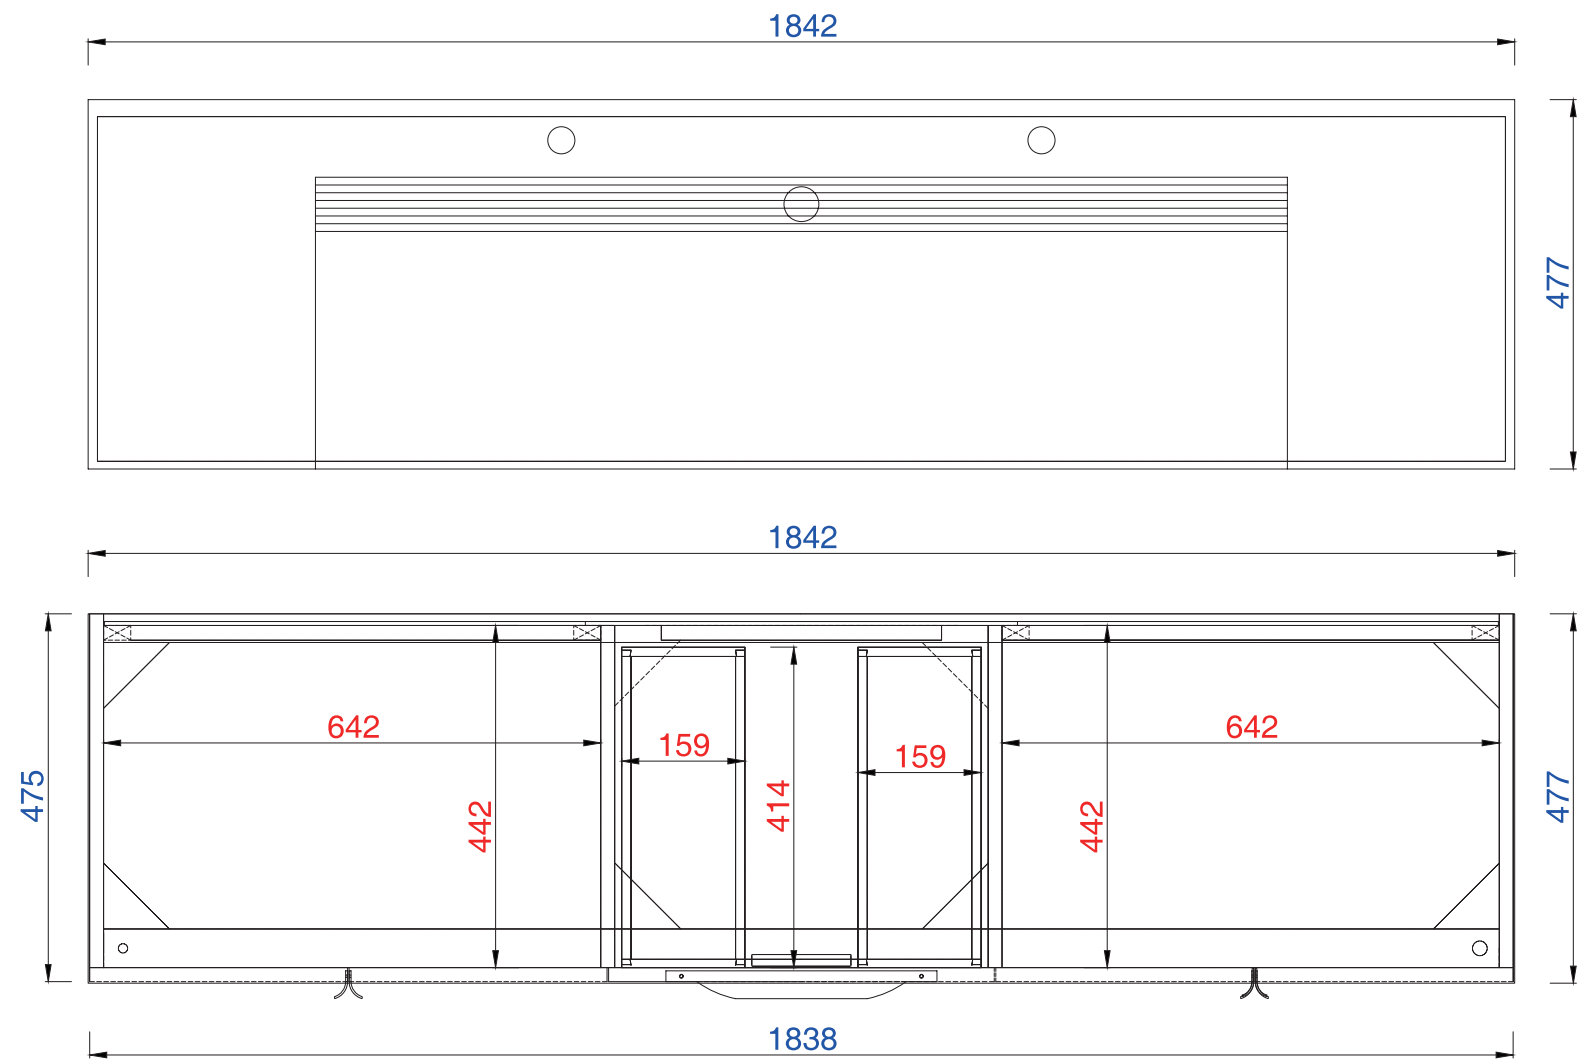

72"

Item Number:

- 388-V72-AGR-A
- 388-V72-CFO-A
- 388-V72-GW-A
- 388-V72-LTO-A

JAMES MARTIN

VANITIES™

Columbia 72" Cabinet

Diagrams with Dimensions
page 01 of 03

NOTE ONE: Countertop with integrated sink is shown on this cabinet

VANITIES™

Columbia 1829mm Cabinet

Diagrams with Dimensions
page 01 of 03

NOTE ONE: Countertop with integrated sink is shown on this cabinet
NOTE TWO: This vanity does not have a Backsplash

1829mm

Item Number:

- 388-V72-AGR-A
- 388-V72-CFO-A
- 388-V72-GW-A
- 388-V72-LTO-A

JAMES MARTIN

VANITIES™

Columbia 1829mm Cabinet

Diagrams with Dimensions
page 02 of 03

NOTE ONE: Countertop with integrated sink is shown on this cabinet

1829mm

Item Number:

- 388-V72-AGR-A
- 388-V72-CFO-A
- 388-V72-GW-A
- 388-V72-LTO-A

JAMES MARTIN

VANITIES™

Columbia 1829mm Cabinet

Diagrams with Dimensions
page 03 of 03

NOTE ONE: Countertop with integrated sink is shown on this cabinet
NOTE TWO: This vanity does not have a Backsplash