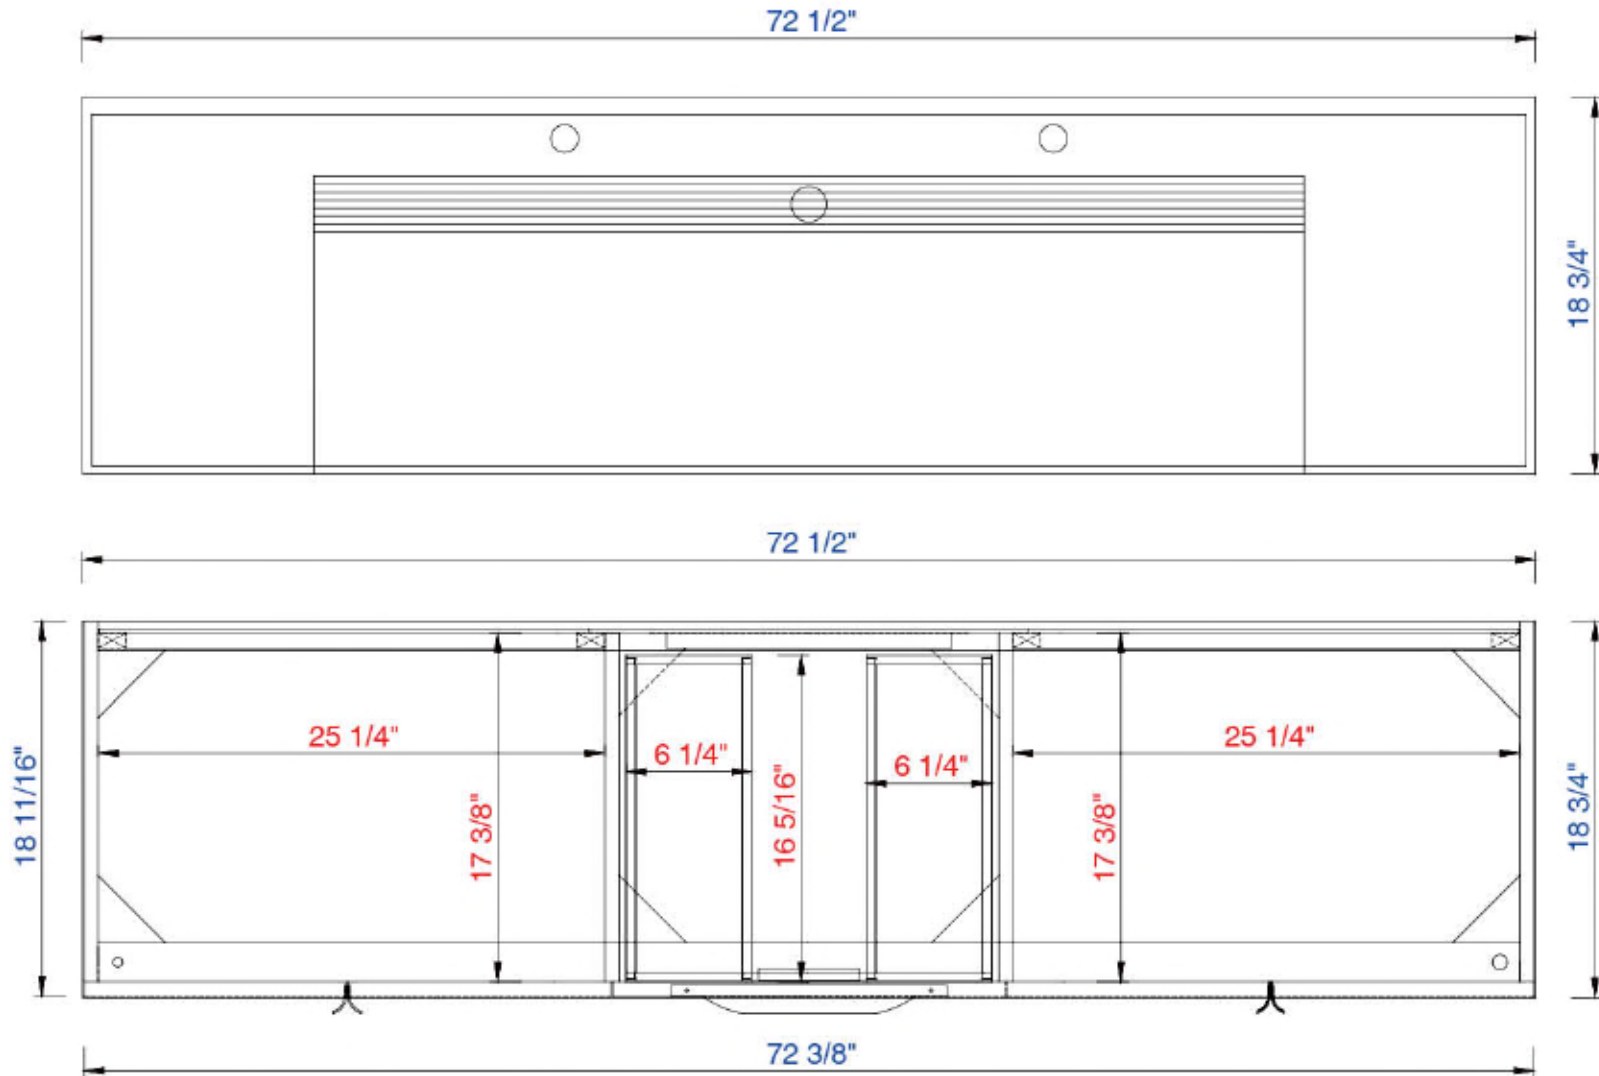

72"

Item Number:

388-V72-CFO-A  
388-V72-LTO-A

JAMES MARTIN

VANITIES

Columbia 72" Cabinet

Diagrams with Dimensions  
page 01 of 03

NOTE ONE: Married Countertop is standard for this cabinet  
NOTE TWO: This vanity does not have a Backsplash.

72"

Item Number:

388-V72-CFO-A  
388-V72-LTO-A

JAMES MARTIN

VANITIES

Columbia 72" Cabinet

Diagrams with Dimensions  
page 02 of 03

NOTE ONE: Married Countertop is standard for this cabinet

1829mm

Item Number:

388-V72-CFO-A  
388-V72-LTO-A

JAMES MARTIN

VANITIES

Columbia 1829mm Cabinet

Diagrams with Dimensions  
page 01 of 03

NOTE ONE: Married Countertop is standard for this cabinet  
NOTE TWO: This vanity does not have a Backsplash.

1829mm

Item Number:

388-V72-CFO-A  
388-V72-LTO-A

JAMES MARTIN

VANITIES

Columbia 1829mm Cabinet

Diagrams with Dimensions  
page 02 of 03

NOTE ONE: Married Countertop is standard for this cabinet