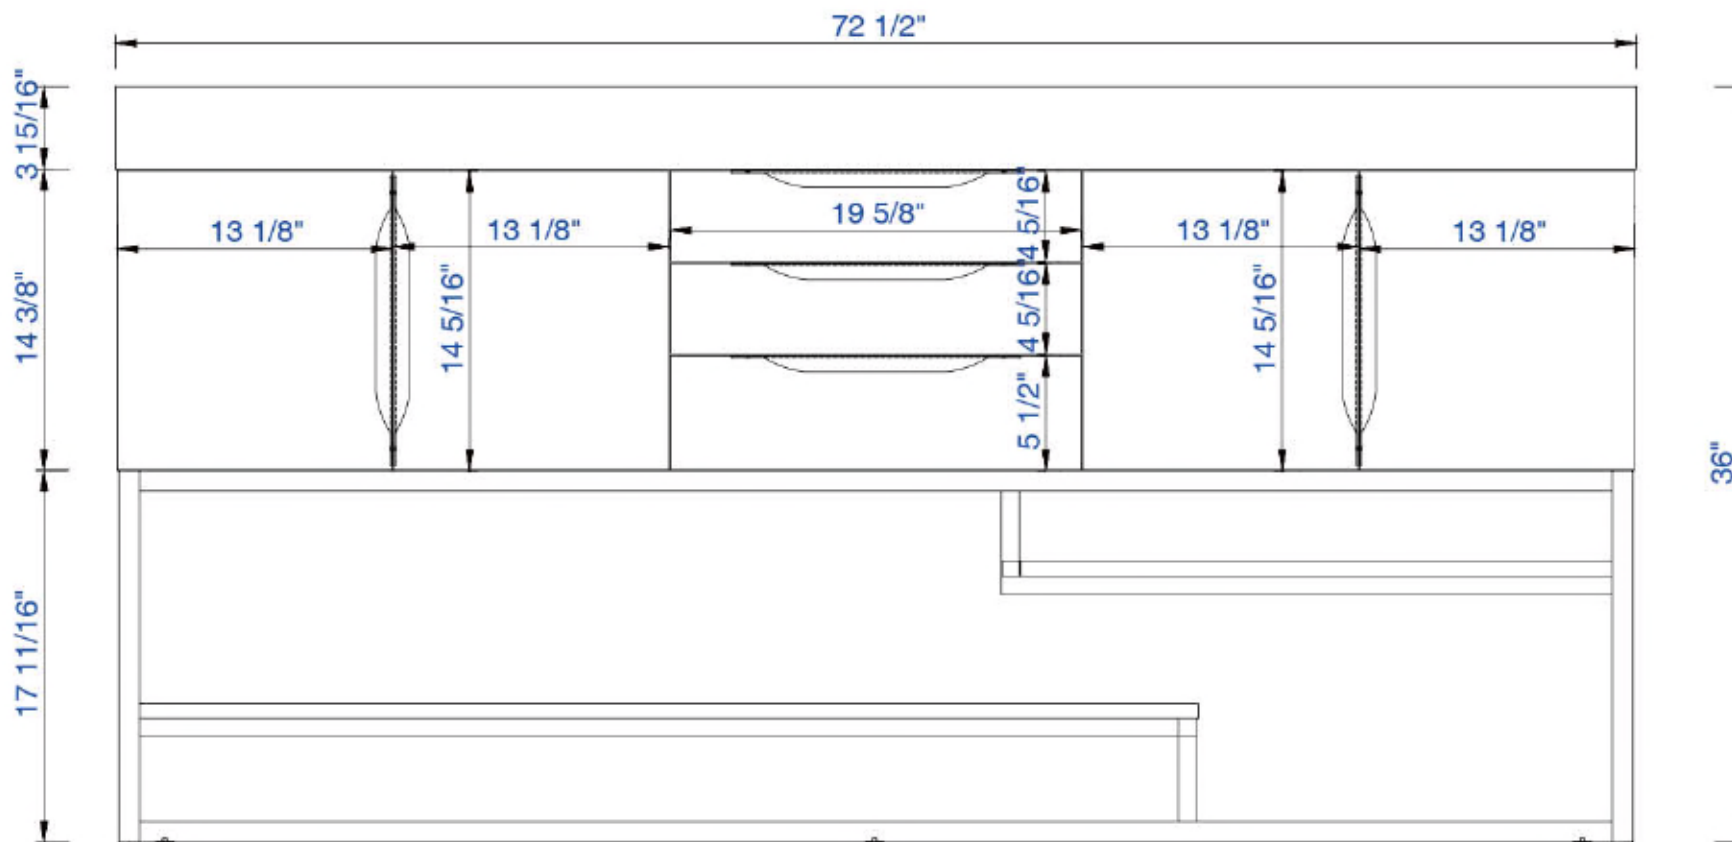

72"

Item Number:

388-V72-CFO-A  
388-V72-LTO-A

JAMES MARTIN

VANITIES

Columbia 72" Cabinet

Diagrams with Dimensions  
page 01 of 03

NOTE ONE: Married Countertop is standard for this cabinet  
NOTE TWO: This vanity does not have a Backsplash.

1829mm

Item Number:

388-V72-CFO-A  
388-V72-LTO-A

JAMES MARTIN

VANITIES

Columbia 1829mm Cabinet

Diagrams with Dimensions  
page 01 of 03

NOTE ONE: Married Countertop is standard for this cabinet  
NOTE TWO: This vanity does not have a Backsplash.

1829mm

Item Number:

388-V72-CFO-A  
388-V72-LTO-A

JAMES MARTIN

VANITIES

Columbia 1829mm Cabinet

Diagrams with Dimensions  
page 02 of 03

NOTE ONE: Married Countertop is standard for this cabinet

1829mm

Item Number:

388-V72-CFO-A  
388-V72-LTO-A

JAMES MARTIN

VANITIES

Columbia 1829mm Cabinet

Diagrams with Dimensions  
page 03 of 03

NOTE ONE: Married Countertop is standard for this cabinet  
NOTE TWO: This vanity does not have a Backsplash.