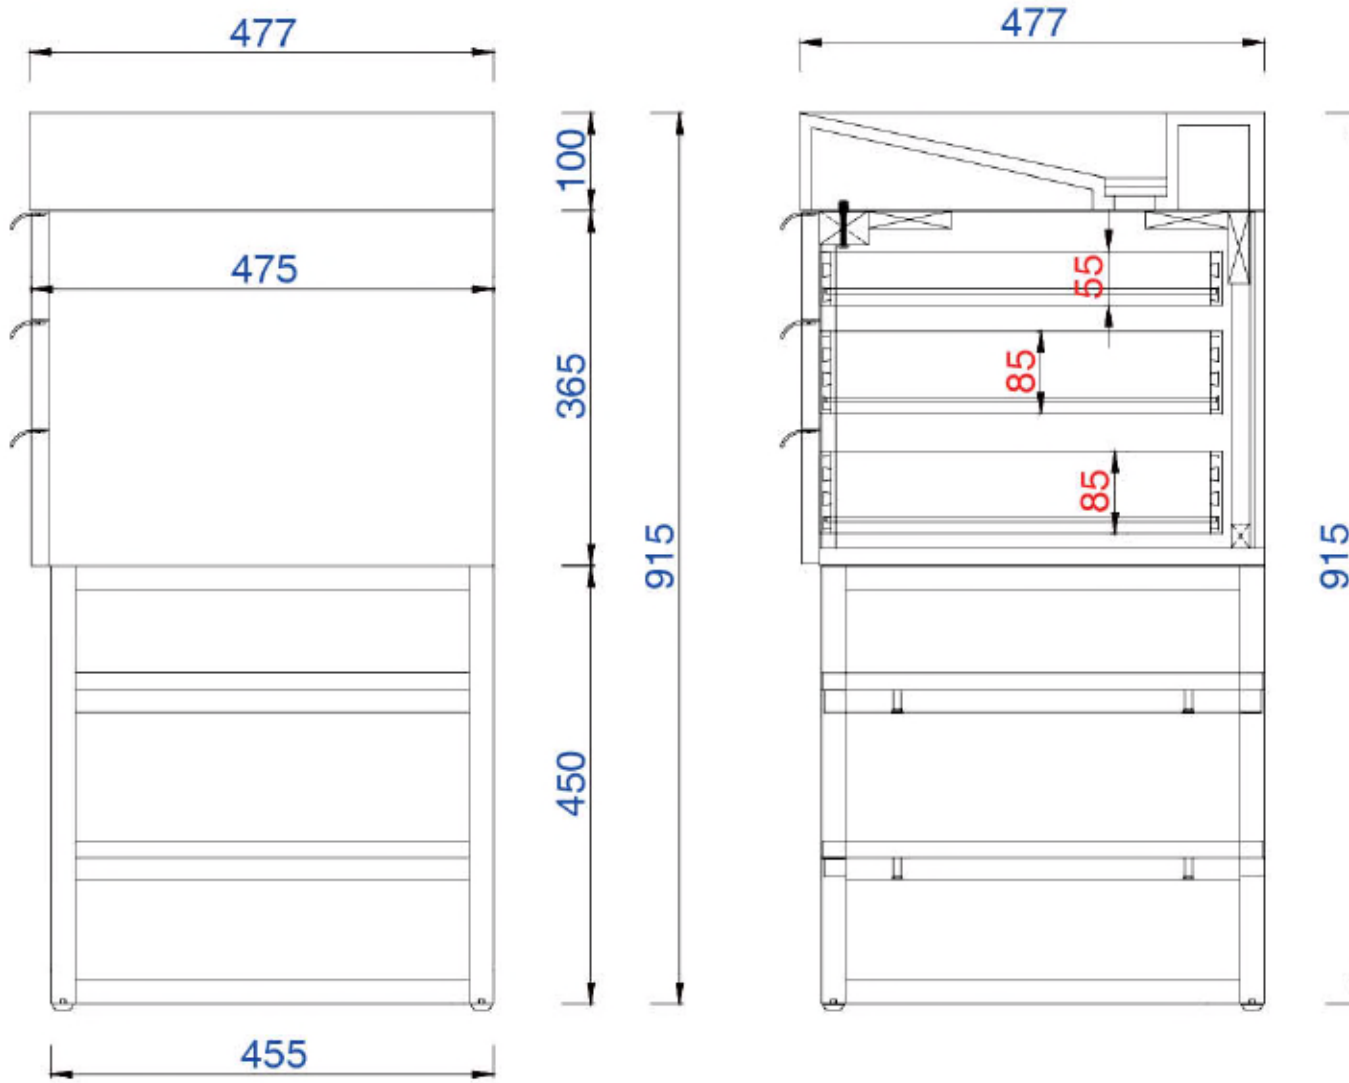

72"

Item Number:

388-V72-CFO-A  
388-V72-LTO-A

JAMES MARTIN

VANITIES

Columbia 72" Cabinet

Diagrams with Dimensions  
page 01 of 03

NOTE ONE: Married Countertop is standard for this cabinet  
NOTE TWO: This vanity does not have a Backsplash.

1829mm

Item Number:

388-V72-CFO-A  
388-V72-LTO-A

JAMES MARTIN

VANITIES

Columbia 1829mm Cabinet

Diagrams with Dimensions  
page 01 of 03

NOTE ONE: Married Countertop is standard for this cabinet  
NOTE TWO: This vanity does not have a Backsplash.

1829mm

Item Number:

388-V72-CFO-A  
388-V72-LTO-A

JAMES MARTIN

VANITIES

Columbia 1829mm Cabinet

Diagrams with Dimensions  
page 02 of 03

NOTE ONE: Married Countertop is standard for this cabinet

1829mm

Item Number:

388-V72-CFO-A  
388-V72-LTO-A

JAMES MARTIN

VANITIES

Columbia 1829mm Cabinet

Diagrams with Dimensions  
page 03 of 03

NOTE ONE: Married Countertop is standard for this cabinet  
NOTE TWO: This vanity does not have a Backsplash.