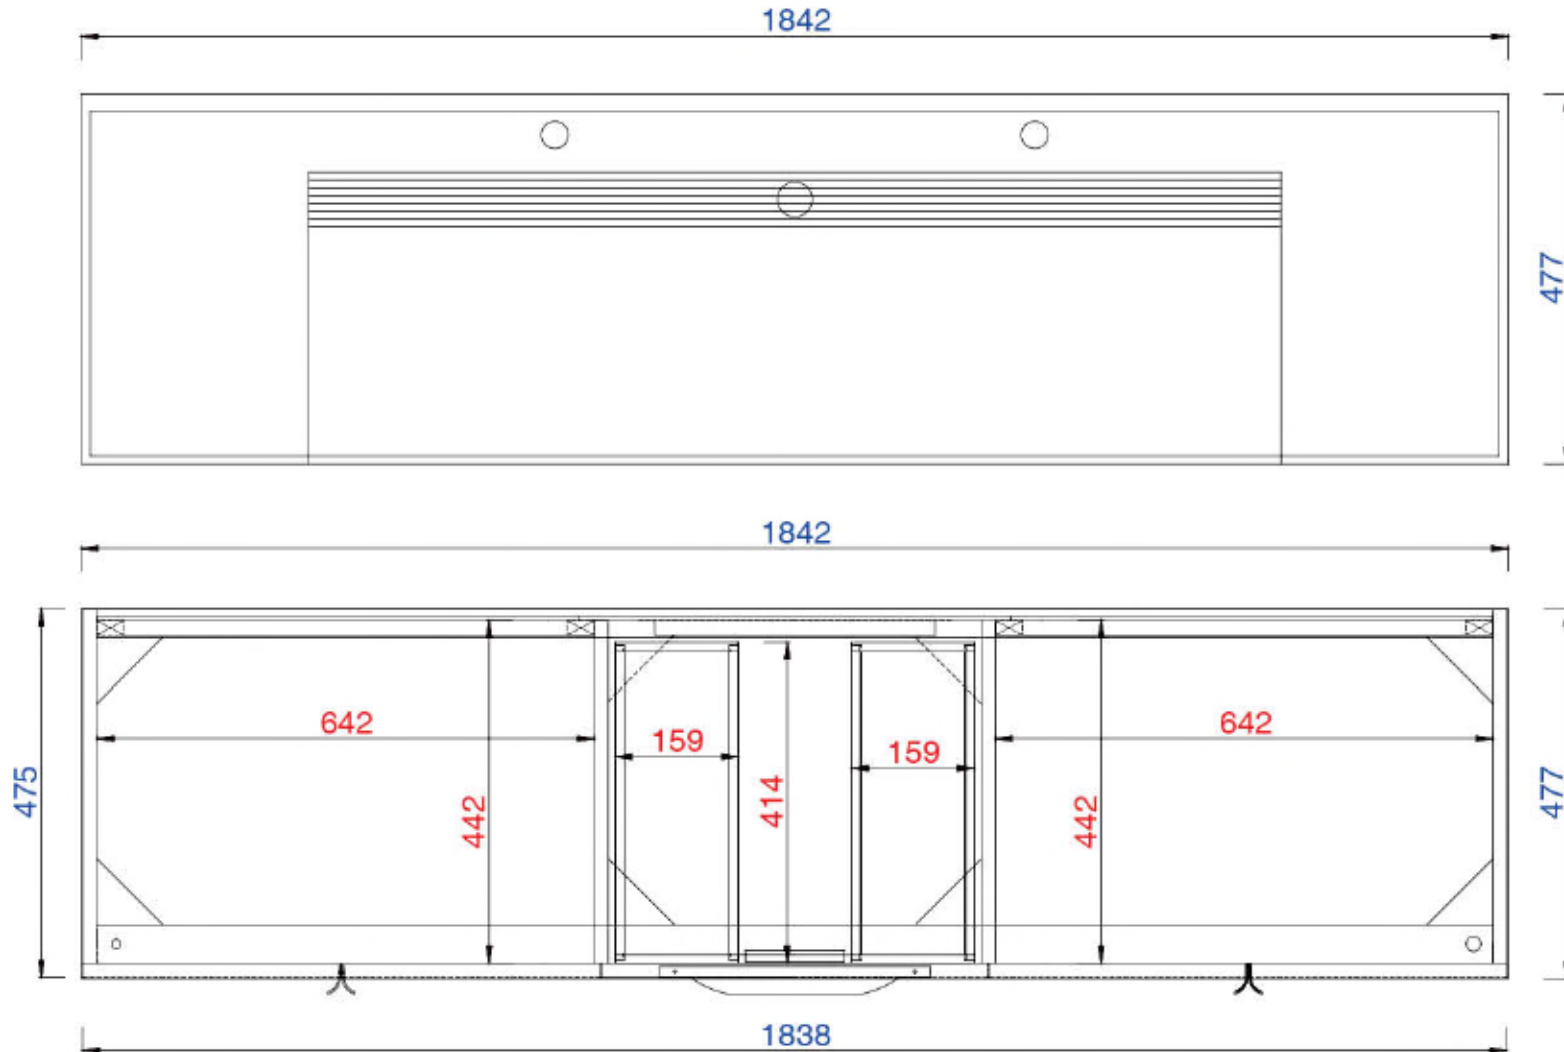

72"

Item Number:

388-V72-CFO-A  
388-V72-LTO-A

JAMES MARTIN

VANITIES

Columbia 72" Cabinet

Diagrams with Dimensions  
page 01 of 03

NOTE ONE: Married Countertop is standard for this cabinet  
NOTE TWO: This vanity does not have a Backsplash.

1829mm

Item Number:

388-V72-CFO-A  
388-V72-LTO-A

JAMES MARTIN

VANITIES

Columbia 1829mm Cabinet

Diagrams with Dimensions  
page 01 of 03

NOTE ONE: Married Countertop is standard for this cabinet  
NOTE TWO: This vanity does not have a Backsplash.

1829mm

Item Number:

388-V72-CFO-A  
388-V72-LTO-A

JAMES MARTIN

VANITIES

Columbia 1829mm Cabinet

Diagrams with Dimensions  
page 02 of 03

NOTE ONE: Married Countertop is standard for this cabinet

1829mm

Item Number:

388-V72-CFO-A  
388-V72-LTO-A

JAMES MARTIN

VANITIES

Columbia 1829mm Cabinet

Diagrams with Dimensions  
page 03 of 03

NOTE ONE: Married Countertop is standard for this cabinet  
NOTE TWO: This vanity does not have a Backsplash.