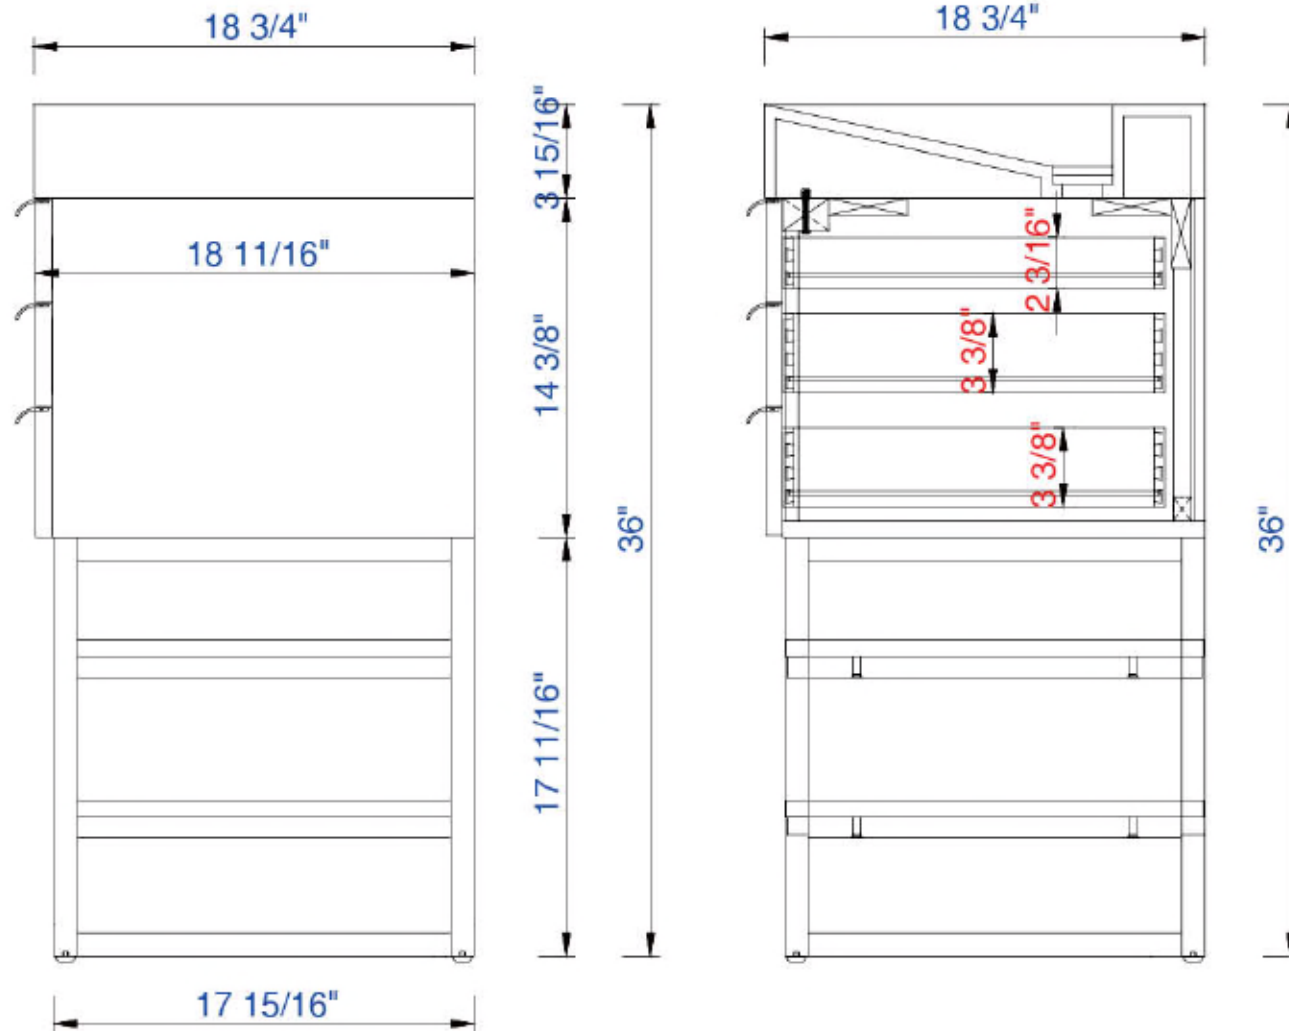

72"

Item Number:

388-V72-CFO-A  
388-V72-LTO-A

JAMES MARTIN

VANITIES

Columbia 72" Cabinet

Diagrams with Dimensions  
page 03 of 03

NOTE ONE: Married Countertop is standard for this cabinet  
NOTE TWO: This vanity does not have a Backsplash.

1829mm

Item Number:

388-V72-CFO-A  
388-V72-LTO-A

JAMES MARTIN

VANITIES

Columbia 1829mm Cabinet

Diagrams with Dimensions  
page 01 of 03

NOTE ONE: Married Countertop is standard for this cabinet  
NOTE TWO: This vanity does not have a Backsplash.

1829mm

Item Number:

388-V72-CFO-A  
388-V72-LTO-A

JAMES MARTIN

VANITIES

Columbia 1829mm Cabinet

Diagrams with Dimensions  
page 02 of 03

NOTE ONE: Married Countertop is standard for this cabinet

1829mm

Item Number:

388-V72-CFO-A  
388-V72-LTO-A

JAMES MARTIN

VANITIES

Columbia 1829mm Cabinet

Diagrams with Dimensions  
page 03 of 03

NOTE ONE: Married Countertop is standard for this cabinet  
NOTE TWO: This vanity does not have a Backsplash.