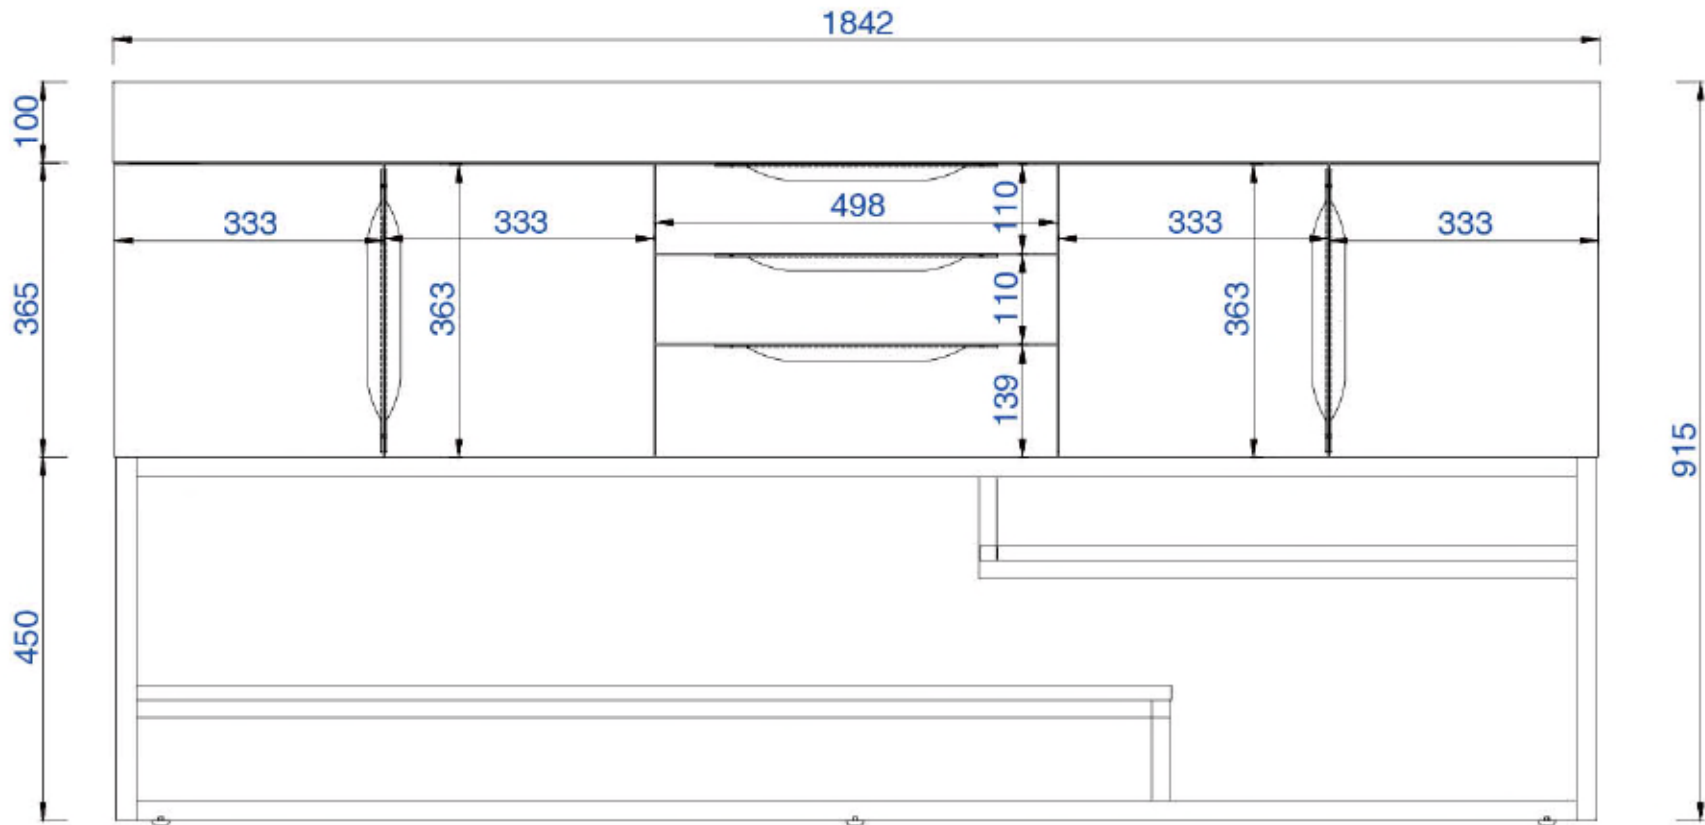

72"

Item Number:

388-V72-CFO-A  
388-V72-LTO-A

JAMES MARTIN

VANITIES

Columbia 72" Cabinet

Diagrams with Dimensions  
page 01 of 03

NOTE ONE: Married Countertop is standard for this cabinet  
NOTE TWO: This vanity does not have a Backsplash.

1829mm

Item Number:

388-V72-CFO-A  
388-V72-LTO-A

JAMES MARTIN

VANITIES

Columbia 1829mm Cabinet

Diagrams with Dimensions  
page 01 of 03

NOTE ONE: Married Countertop is standard for this cabinet  
NOTE TWO: This vanity does not have a Backsplash.

1829mm

Item Number:

388-V72-CFO-A  
388-V72-LTO-A

JAMES MARTIN

VANITIES

Columbia 1829mm Cabinet

Diagrams with Dimensions  
page 02 of 03

NOTE ONE: Married Countertop is standard for this cabinet

1829mm

Item Number:

388-V72-CFO-A  
388-V72-LTO-A

JAMES MARTIN

VANITIES

Columbia 1829mm Cabinet

Diagrams with Dimensions  
page 03 of 03

NOTE ONE: Married Countertop is standard for this cabinet  
NOTE TWO: This vanity does not have a Backsplash.