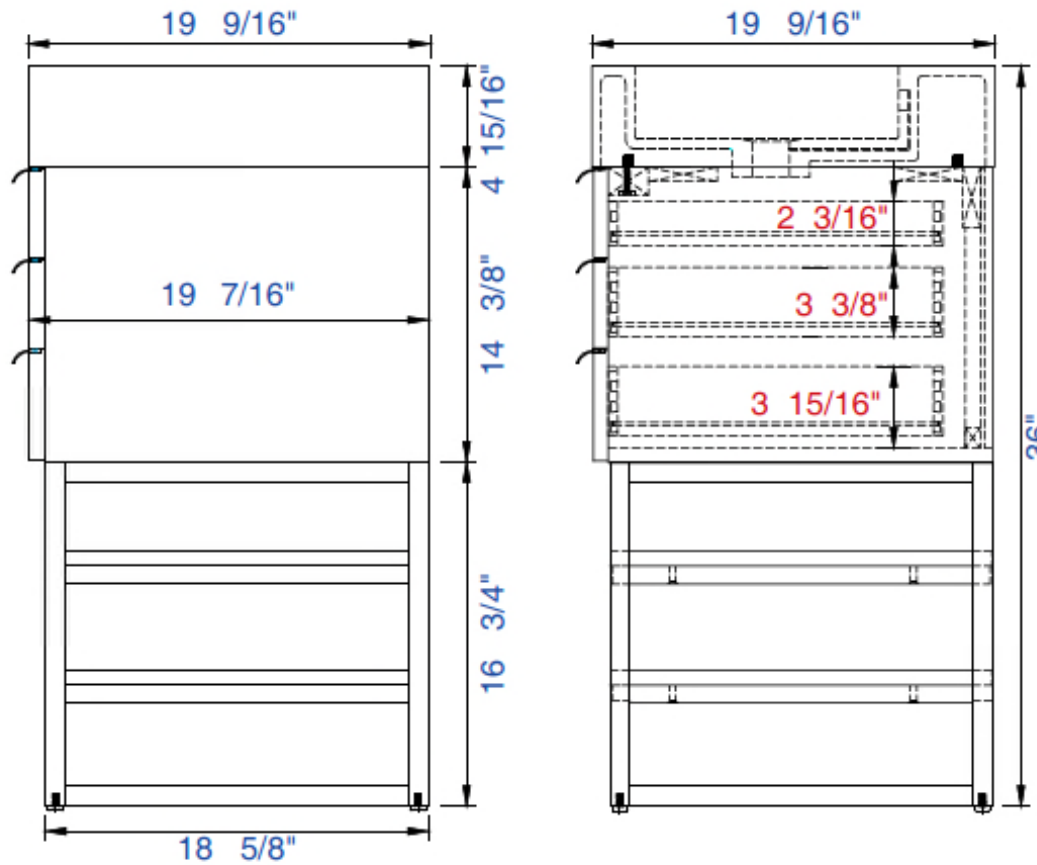

59"

Item Number:

- 388-V59D-AGR-A
- 388-V59D-CFO-A
- 388-V59D-GW-A
- 388-V59D-LTO-A

Columbia 59" Cabinet

Diagrams with Dimensions
page 01 of 03

NOTE ONE: Married Countertop is standard for this cabinet.
NOTE TWO: This vanity does not have a Backsplash.

59"

Item Number:

- 388-V59D-AGR-A
- 388-V59D-CFO-A
- 388-V59D-GW-A
- 388-V59D-LTO-A

Columbia 59" Cabinet

Diagrams with Dimensions
page 02 of 03

NOTE ONE: Married Countertop is standard for this cabinet.

59"

Item Number:

- 388-V59D-AGR-A
- 388-V59D-CFO-A
- 388-V59D-GW-A
- 388-V59D-LTO-A

Columbia 59" Cabinet

Diagrams with Dimensions
page 03 of 03

NOTE ONE: Married Countertop is standard for this cabinet.
NOTE TWO: This vanity does not have a Backsplash.

1496mm

Item Number:

- 388-V59D-AGR-A
- 388-V59D-CFO-A
- 388-V59D-GW-A
- 388-V59D-LTO-A

Columbia 1496mm Cabinet

Diagrams with Dimensions
page 01 of 03

NOTE ONE: Married Countertop is standard for this cabinet.
NOTE TWO: This vanity does not have a Backsplash.