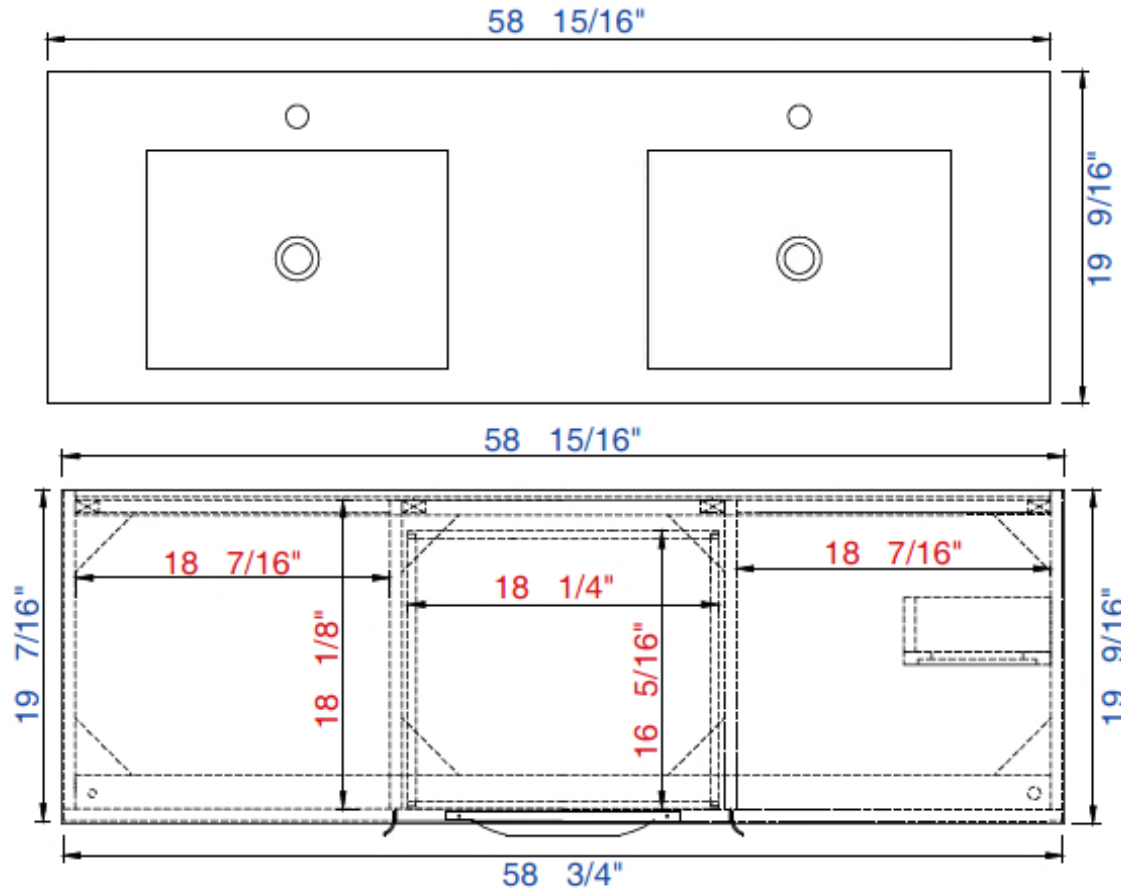

59"

Item Number:

- 388-V59D-AGR-A
- 388-V59D-CFO-A
- 388-V59D-GW-A
- 388-V59D-LTO-A

Columbia 59" Cabinet

Diagrams with Dimensions
page 01 of 03

NOTE ONE: Married Countertop is standard for this cabinet.
NOTE TWO: This vanity does not have a Backsplash.

59"

Item Number:

- 388-V59D-AGR-A
- 388-V59D-CFO-A
- 388-V59D-GW-A
- 388-V59D-LTO-A

Columbia 59" Cabinet

Diagrams with Dimensions
page 02 of 03

NOTE ONE: Married Countertop is standard for this cabinet.

59"

Item Number:

- 388-V59D-AGR-A
- 388-V59D-CFO-A
- 388-V59D-GW-A
- 388-V59D-LTO-A

Columbia 59" Cabinet

Diagrams with Dimensions
page 03 of 03

NOTE ONE: Married Countertop is standard for this cabinet.
NOTE TWO: This vanity does not have a Backsplash.

1496mm

Item Number:

- 388-V59D-AGR-A
- 388-V59D-CFO-A
- 388-V59D-GW-A
- 388-V59D-LTO-A

Columbia 1496mm Cabinet

Diagrams with Dimensions
page 01 of 03

NOTE ONE: Married Countertop is standard for this cabinet.
NOTE TWO: This vanity does not have a Backsplash.