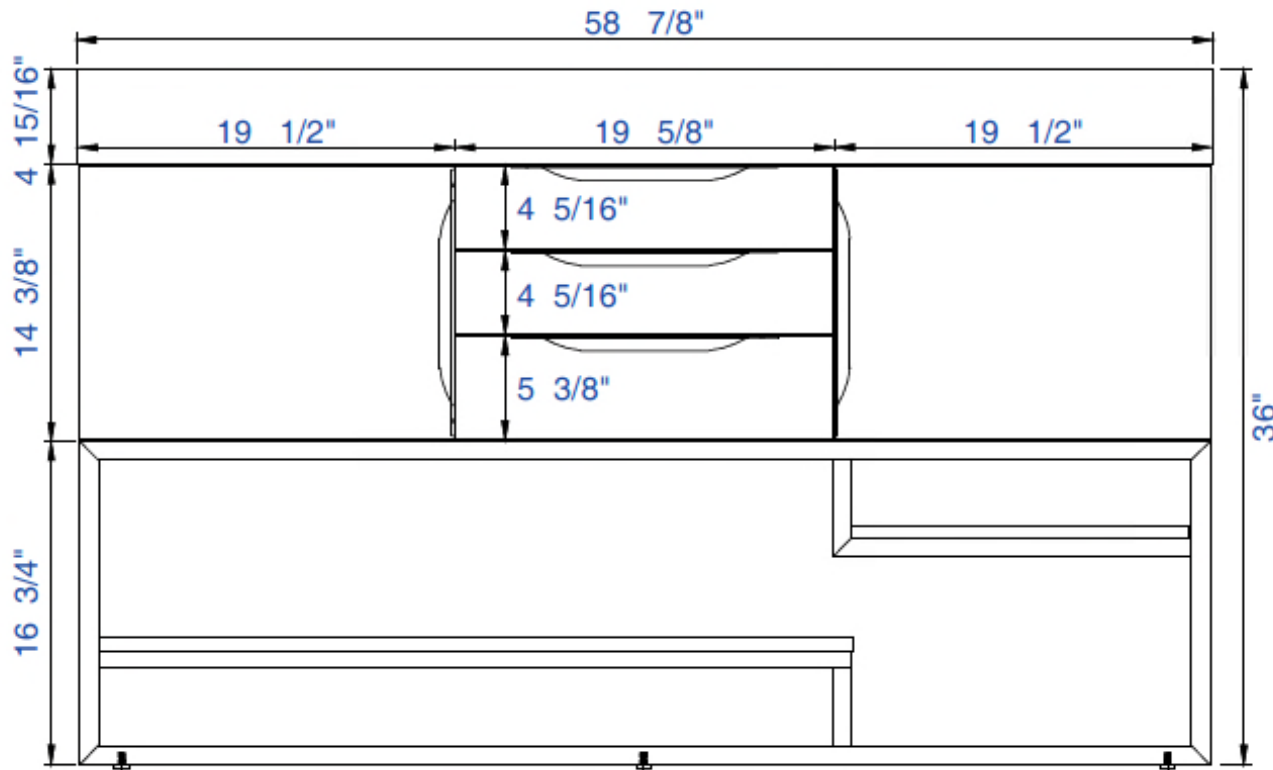

59"

Item Number:

- 388-V59D-AGR-A
- 388-V59D-CFO-A
- 388-V59D-GW-A
- 388-V59D-LTO-A

Columbia 59" Cabinet

Diagrams with Dimensions
page 01 of 03

NOTE ONE: Married Countertop is standard for this cabinet.
NOTE TWO: This vanity does not have a Backsplash.

59"

Item Number:

- 388-V59D-AGR-A
- 388-V59D-CFO-A
- 388-V59D-GW-A
- 388-V59D-LTO-A

Columbia 59" Cabinet

Diagrams with Dimensions
page 02 of 03

NOTE ONE: Married Countertop is standard for this cabinet.

59"

1496mm

Item Number:

- 388-V59D-AGR-A
- 388-V59D-CFO-A
- 388-V59D-GW-A
- 388-V59D-LTO-A

Columbia 1496mm Cabinet

Diagrams with Dimensions
page 01 of 03

NOTE ONE: Married Countertop is standard for this cabinet.
NOTE TWO: This vanity does not have a Backsplash.

1496mm

Item Number:

- 388-V59D-AGR-A
- 388-V59D-CFO-A
- 388-V59D-GW-A
- 388-V59D-LTO-A

Columbia 1496mm Cabinet

Diagrams with Dimensions
page 02 of 03

NOTE ONE: Married Countertop is standard for this cabinet.