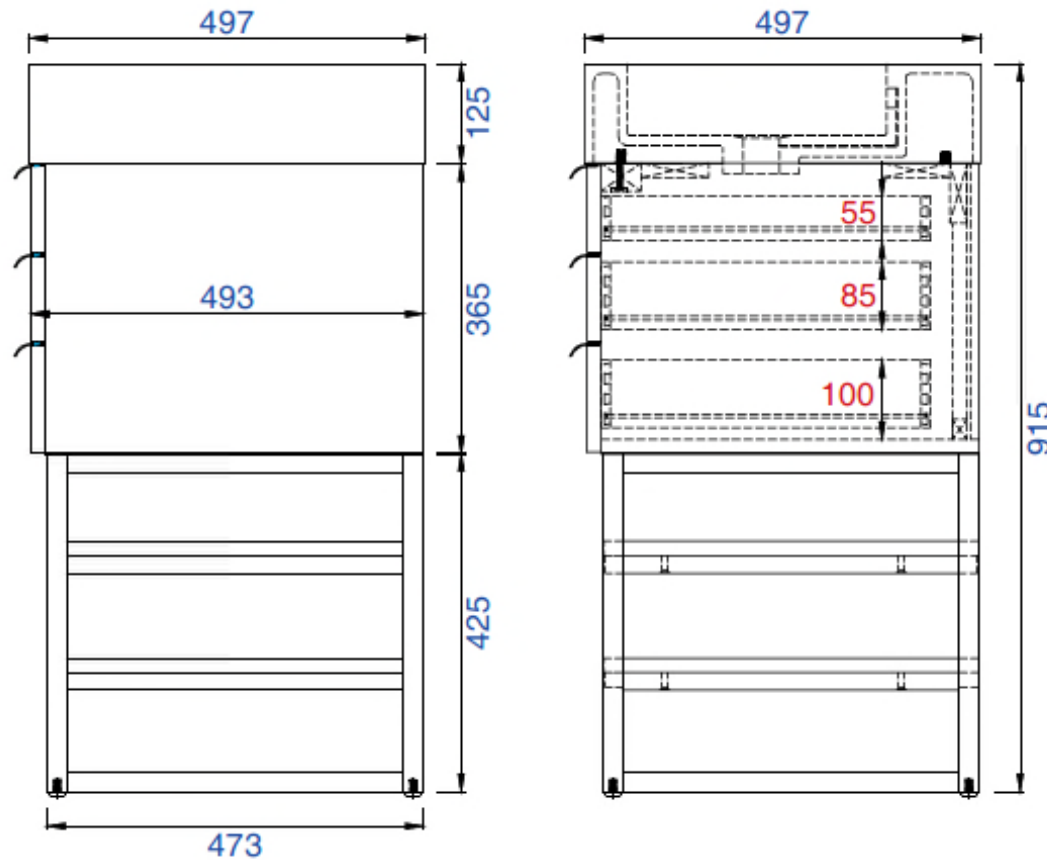

59"

Item Number:

- 388-V59D-AGR-A
- 388-V59D-CFO-A
- 388-V59D-GW-A
- 388-V59D-LTO-A

Columbia 59" Cabinet

Diagrams with Dimensions
page 01 of 03

NOTE ONE: Married Countertop is standard for this cabinet.
NOTE TWO: This vanity does not have a Backsplash.

59"

Item Number:

- 388-V59D-AGR-A
- 388-V59D-CFO-A
- 388-V59D-GW-A
- 388-V59D-LTO-A

Columbia 59" Cabinet

Diagrams with Dimensions
page 02 of 03

NOTE ONE: Married Countertop is standard for this cabinet.

59"

1496mm

Item Number:

- 388-V59D-AGR-A
- 388-V59D-CFO-A
- 388-V59D-GW-A
- 388-V59D-LTO-A

Columbia 1496mm Cabinet

Diagrams with Dimensions
page 02 of 03

NOTE ONE: Married Countertop is standard for this cabinet.

1496mm

Item Number:

- 388-V59D-AGR-A
- 388-V59D-CFO-A
- 388-V59D-GW-A
- 388-V59D-LTO-A

Columbia 1496mm Cabinet

Diagrams with Dimensions
page 03 of 03

NOTE ONE: Married Countertop is standard for this cabinet.
NOTE TWO: This vanity does not have a Backsplash.