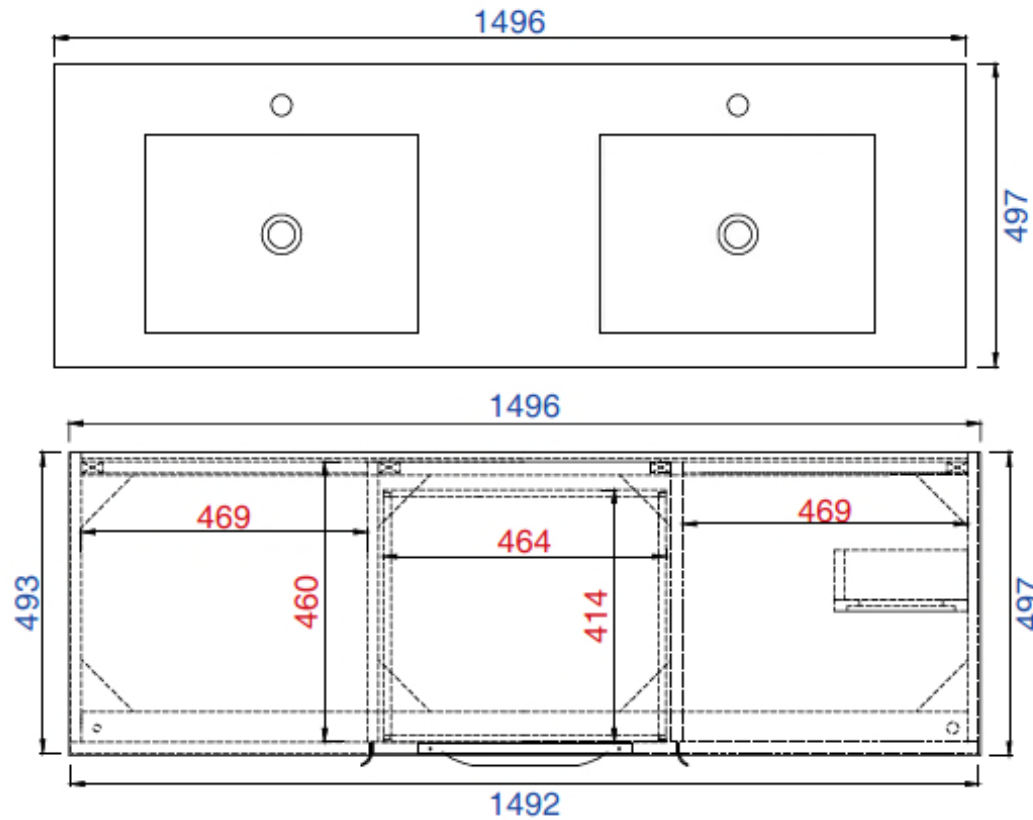

59"

Item Number:

- 388-V59D-AGR-A
- 388-V59D-CFO-A
- 388-V59D-GW-A
- 388-V59D-LTO-A

Columbia 59" Cabinet

Diagrams with Dimensions
page 01 of 03

NOTE ONE: Married Countertop is standard for this cabinet.
NOTE TWO: This vanity does not have a Backsplash.

59"

Item Number:

- 388-V59D-AGR-A
- 388-V59D-CFO-A
- 388-V59D-GW-A
- 388-V59D-LTO-A

Columbia 59" Cabinet

Diagrams with Dimensions
page 02 of 03

NOTE ONE: Married Countertop is standard for this cabinet.

59"

1496mm

Item Number:

- 388-V59D-AGR-A
- 388-V59D-CFO-A
- 388-V59D-GW-A
- 388-V59D-LTO-A

Columbia 1496mm Cabinet

Diagrams with Dimensions
page 01 of 03

NOTE ONE: Married Countertop is standard for this cabinet.
NOTE TWO: This vanity does not have a Backsplash.

1496mm

Item Number:

- 388-V59D-AGR-A
- 388-V59D-CFO-A
- 388-V59D-GW-A
- 388-V59D-LTO-A

Columbia 1496mm Cabinet

Diagrams with Dimensions
page 02 of 03

NOTE ONE: Married Countertop is standard for this cabinet.