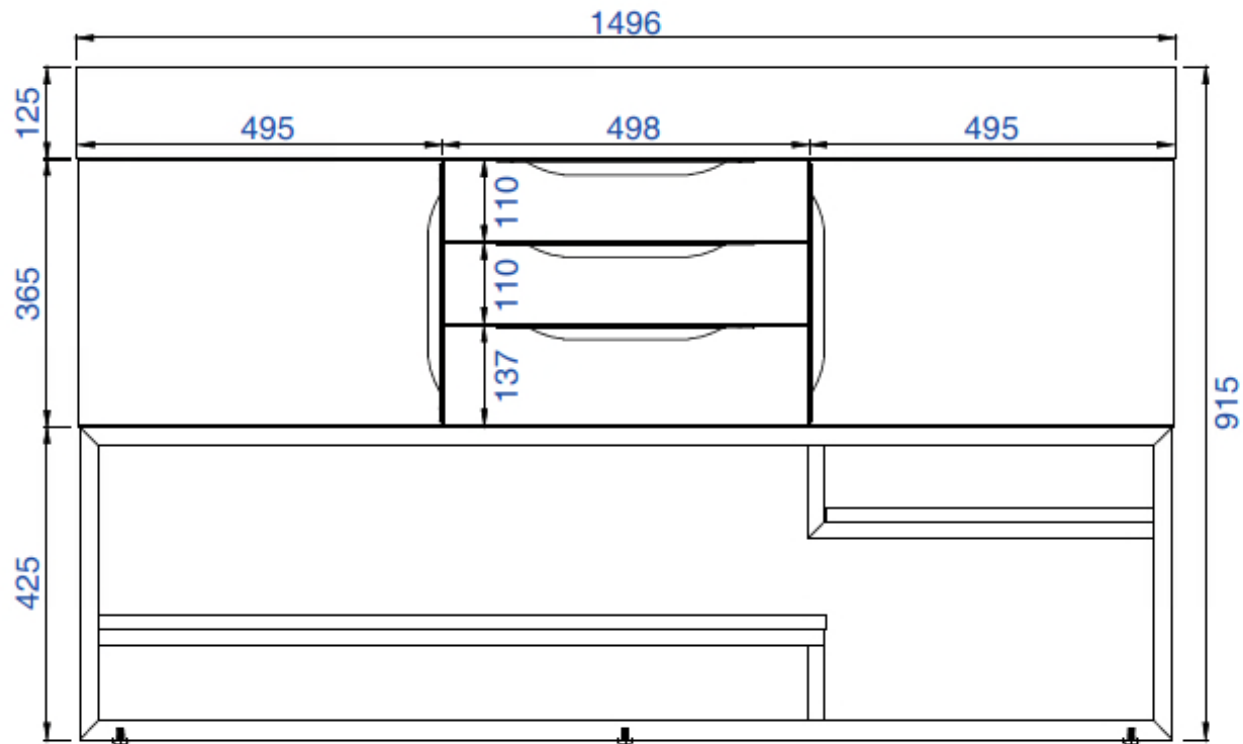

59"

Item Number:

- 388-V59D-AGR-A
- 388-V59D-CFO-A
- 388-V59D-GW-A
- 388-V59D-LTO-A

Columbia 59" Cabinet

Diagrams with Dimensions
page 02 of 03

NOTE ONE: Married Countertop is standard for this cabinet.

59"

1496mm

Item Number:

- 388-V59D-AGR-A
- 388-V59D-CFO-A
- 388-V59D-GW-A
- 388-V59D-LTO-A

Columbia 1496mm Cabinet

Diagrams with Dimensions
page 01 of 03

NOTE ONE: Married Countertop is standard for this cabinet.
NOTE TWO: This vanity does not have a Backsplash.

1496mm

Item Number:

- 388-V59D-AGR-A
- 388-V59D-CFO-A
- 388-V59D-GW-A
- 388-V59D-LTO-A

Columbia 1496mm Cabinet

Diagrams with Dimensions
page 02 of 03

NOTE ONE: Married Countertop is standard for this cabinet.

1496mm

Item Number:

- 388-V59D-AGR-A
- 388-V59D-CFO-A
- 388-V59D-GW-A
- 388-V59D-LTO-A

Columbia 1496mm Cabinet

Diagrams with Dimensions
page 03 of 03

NOTE ONE: Married Countertop is standard for this cabinet.
NOTE TWO: This vanity does not have a Backsplash.