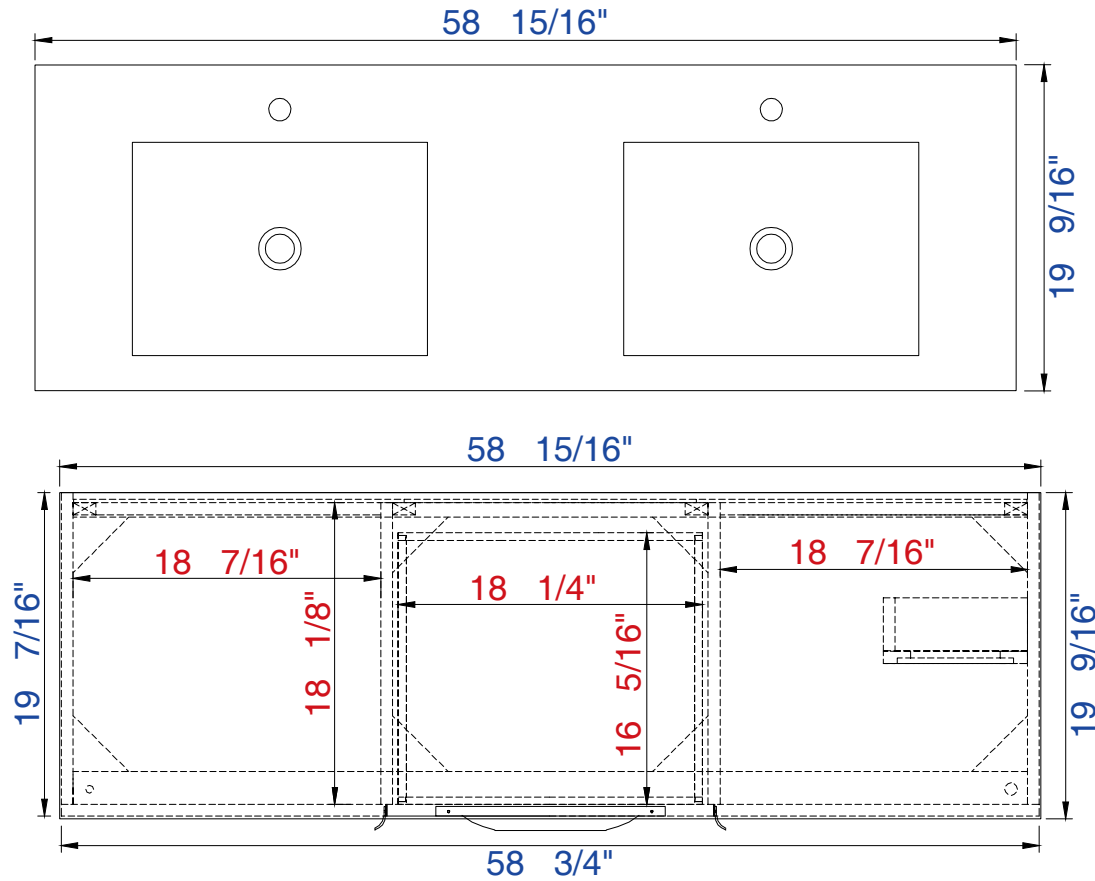

59"

Item Number:

- 389-V59-AGR-A
- 389-V59-CFO-A
- 389-V59-GW-A
- 389-V59-LTO-A

JAMES MARTIN

VANITIES™

Mercer Island 59" Cabinet

Diagrams with Dimensions
page 01 of 03

NOTE ONE: Countertop with integrated sink is shown on this cabinet

NOTE TWO: This vanity does not have a Backsplash

59"

Item Number:

- 389-V59-AGR-A
- 389-V59-CFO-A
- 389-V59-GW-A
- 389-V59-LTO-A

JAMES MARTIN

VANITIES™

Mercer Island 59" Cabinet

Diagrams with Dimensions
page 02 of 03

NOTE ONE: Countertop with integrated sink is shown on this cabinet

59"

Item Number:

JAMES MARTIN

Mercer Island 59" Cabinet

- 389-V59-AGR-A
- 389-V59-CFO-A
- 389-V59-GW-A
- 389-V59-LTO-A

VANITIES™

Diagrams with Dimensions
page 03 of 03

VANITIES™

Mercer Island 1496mm Cabinet

Diagrams with Dimensions
page 01 of 03

NOTE ONE: Countertop with integrated sink is shown on this cabinet

NOTE TWO: This vanity does not have a Backsplash

1496mm

Item Number: