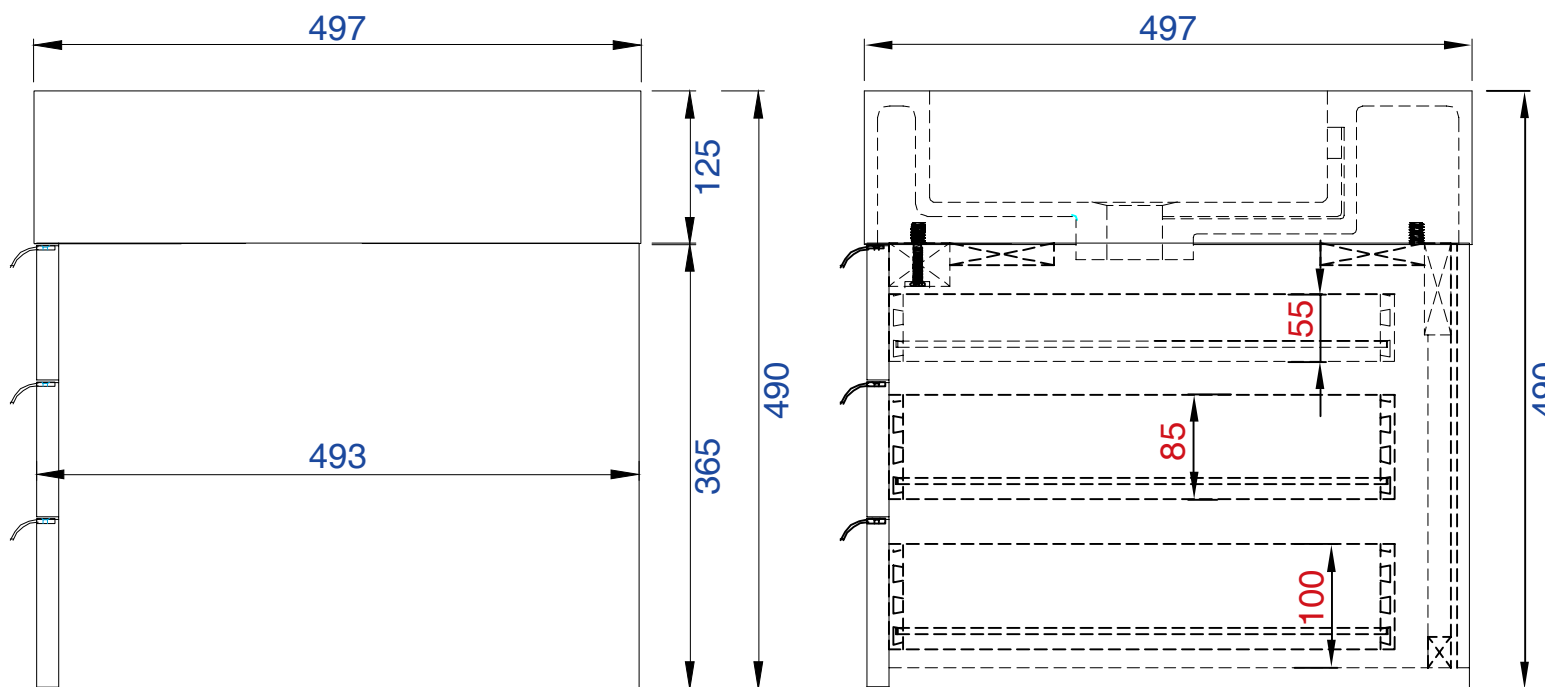

NOTE ONE: Countertop with integrated sink is shown on this cabinet

59"

Item Number:

JAMES MARTIN

Mercer Island 59" Cabinet

- 389-V59-AGR-A
- 389-V59-CFO-A
- 389-V59-GW-A
- 389-V59-LTO-A

VANITIES™

Diagrams with Dimensions
page 03 of 03

VANITIES™

Mercer Island 1496mm Cabinet

Diagrams with Dimensions
page 01 of 03

NOTE ONE: Countertop with integrated sink is shown on this cabinet

NOTE TWO: This vanity does not have a Backsplash

1496mm

Item Number:

- 389-V59-AGR-A
- 389-V59-CFO-A
- 389-V59-GW-A
- 389-V59-LTO-A

JAMES MARTIN

VANITIES™

Mercer Island 1496mm Cabinet

Diagrams with Dimensions
page 02 of 03

NOTE ONE: Countertop with integrated sink is shown on this cabinet

1496mm

Item Number:

JAMES MARTIN

Mercer Island 1496mm Cabinet

- 389-V59-AGR-A
- 389-V59-CFO-A
- 389-V59-GW-A
- 389-V59-LTO-A

Diagrams with Dimensions
page 03 of 03

VANITIES™

NOTE ONE: Countertop with integrated sink is shown on this cabinet
NOTE TWO: This vanity does not have a Backsplash