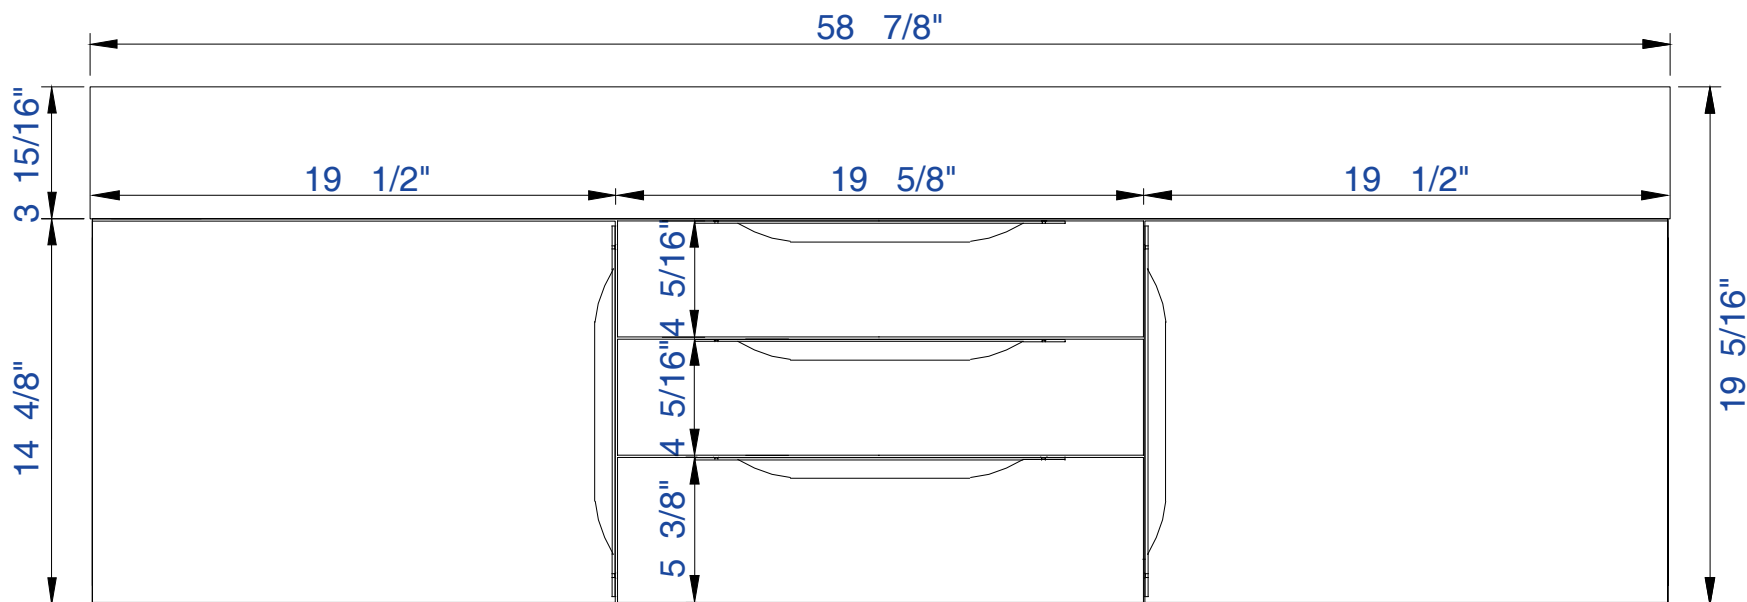

59"

Item Number:

- 389-V59-AGR-A
- 389-V59-CFO-A
- 389-V59-GW-A
- 389-V59-LTO-A

JAMES MARTIN

VANITIES™

Mercer Island 59" Cabinet

Diagrams with Dimensions
page 01 of 03

NOTE ONE: Countertop with integrated sink is shown on this cabinet

NOTE TWO: This vanity does not have a Backsplash

59"

Item Number:

- 389-V59-AGR-A
- 389-V59-CFO-A
- 389-V59-GW-A
- 389-V59-LTO-A

JAMES MARTIN

VANITIES™

Mercer Island 59" Cabinet

Diagrams with Dimensions
page 02 of 03

NOTE ONE: Countertop with integrated sink is shown on this cabinet

59"

Item Number:

JAMES MARTIN

Mercer Island 59" Cabinet

- 389-V59-AGR-A
- 389-V59-CFO-A
- 389-V59-GW-A
- 389-V59-LTO-A

VANITIES™

Diagrams with Dimensions
page 03 of 03

1496mm

Item Number:

JAMES MARTIN

Mercer Island 1496mm Cabinet

- 389-V59-AGR-A
- 389-V59-CFO-A
- 389-V59-GW-A
- 389-V59-LTO-A

Diagrams with Dimensions
page 03 of 03

VANITIES™

NOTE ONE: Countertop with integrated sink is shown on this cabinet
NOTE TWO: This vanity does not have a Backsplash