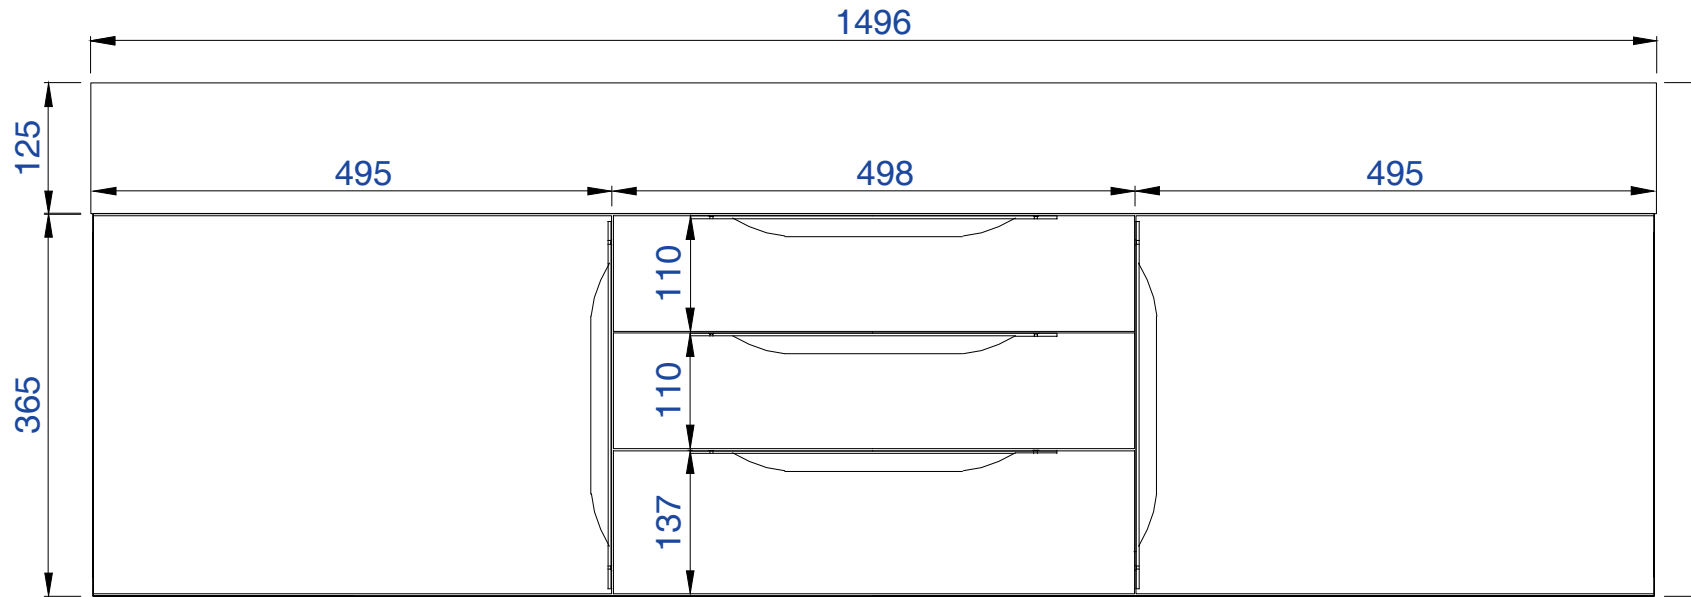

NOTE ONE: Countertop with integrated sink is shown on this cabinet

59"

Item Number:

JAMES MARTIN

Mercer Island 59" Cabinet

- 389-V59-AGR-A
- 389-V59-CFO-A
- 389-V59-GW-A
- 389-V59-LTO-A

VANITIES™

Diagrams with Dimensions
page 03 of 03

NOTE ONE: Countertop with integrated sink is shown on this cabinet

NOTE TWO: This vanity does not have a Backsplash

1496mm

Item Number:

- 389-V59-AGR-A
- 389-V59-CFO-A
- 389-V59-GW-A
- 389-V59-LTO-A

JAMES MARTIN

VANITIES™

Mercer Island 1496mm Cabinet

Diagrams with Dimensions
page 01 of 03

NOTE ONE: Countertop with integrated sink is shown on this cabinet

NOTE TWO: This vanity does not have a Backsplash

1496mm

Item Number:

1496mm

Item Number:

JAMES MARTIN

Mercer Island 1496mm Cabinet

- 389-V59-AGR-A
- 389-V59-CFO-A
- 389-V59-GW-A
- 389-V59-LTO-A

Diagrams with Dimensions
page 03 of 03

VANITIES™

NOTE ONE: Countertop with integrated sink is shown on this cabinet
NOTE TWO: This vanity does not have a Backsplash