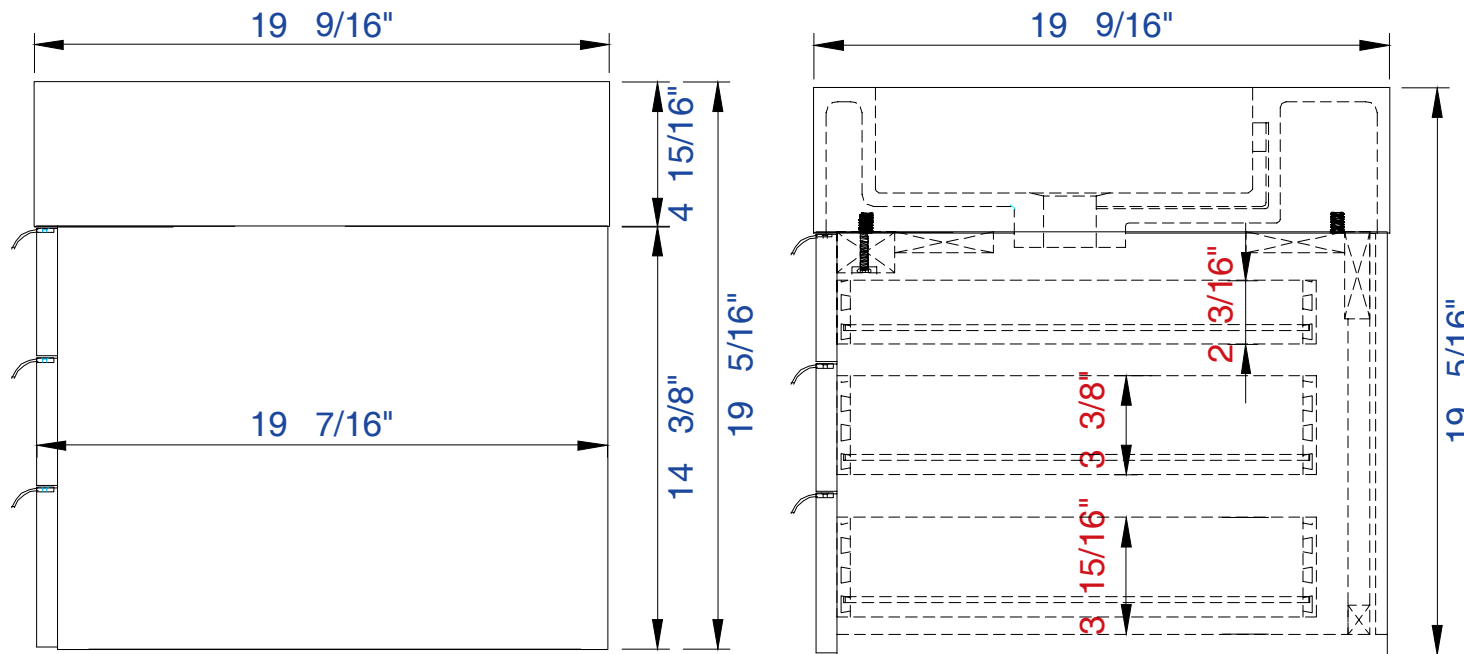

59"

Item Number:

- 389-V59-AGR-A
- 389-V59-CFO-A
- 389-V59-GW-A
- 389-V59-LTO-A

JAMES MARTIN

VANITIES™

Mercer Island 59" Cabinet

Diagrams with Dimensions
page 01 of 03

NOTE ONE: Countertop with integrated sink is shown on this cabinet

NOTE ONE: Countertop with integrated sink is shown on this cabinet

59"

Item Number:

JAMES MARTIN

Mercer Island 59" Cabinet

- 389-V59-AGR-A
- 389-V59-CFO-A
- 389-V59-GW-A
- 389-V59-LTO-A

VANITIES™

Diagrams with Dimensions
page 03 of 03

VANITIES™

Mercer Island 1496mm Cabinet

Diagrams with Dimensions
page 01 of 03

NOTE ONE: Countertop with integrated sink is shown on this cabinet

NOTE TWO: This vanity does not have a Backsplash

1496mm

Item Number:

1496mm

Item Number:

JAMES MARTIN

Mercer Island 1496mm Cabinet

- 389-V59-AGR-A
- 389-V59-CFO-A
- 389-V59-GW-A
- 389-V59-LTO-A

Diagrams with Dimensions
page 03 of 03

VANITIES™

NOTE ONE: Countertop with integrated sink is shown on this cabinet
NOTE TWO: This vanity does not have a Backsplash