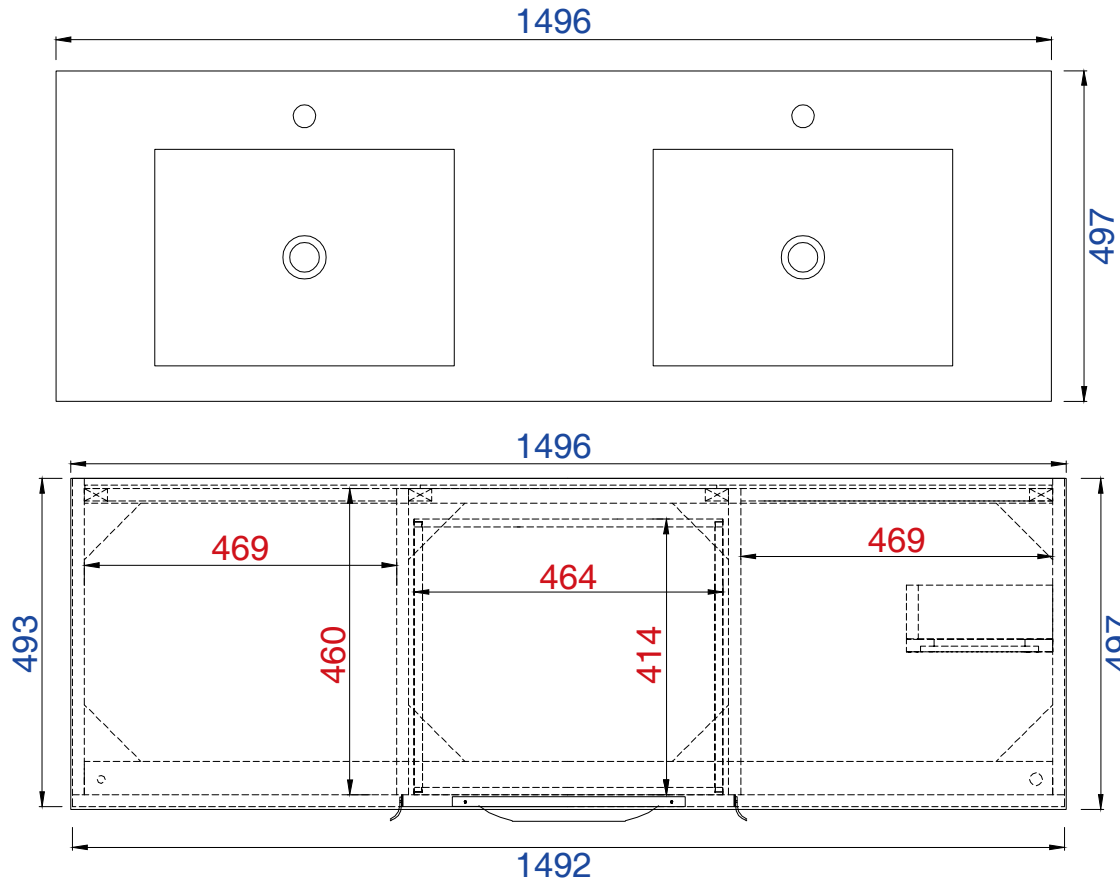

NOTE ONE: Countertop with integrated sink is shown on this cabinet

59"

Item Number:

JAMES MARTIN

Mercer Island 59" Cabinet

- 389-V59-AGR-A
- 389-V59-CFO-A
- 389-V59-GW-A
- 389-V59-LTO-A

VANITIES™

Diagrams with Dimensions
page 03 of 03

VANITIES™

Mercer Island 1496mm Cabinet

Diagrams with Dimensions
page 01 of 03

NOTE ONE: Countertop with integrated sink is shown on this cabinet

NOTE TWO: This vanity does not have a Backsplash

1496mm

Item Number:

- 389-V59-AGR-A
- 389-V59-CFO-A
- 389-V59-GW-A
- 389-V59-LTO-A

JAMES MARTIN

VANITIES™

Mercer Island 1496mm Cabinet

Diagrams with Dimensions
page 02 of 03

NOTE ONE: Countertop with integrated sink is shown on this cabinet

1496mm

Item Number:

JAMES MARTIN

Mercer Island 1496mm Cabinet

- 389-V59-AGR-A
- 389-V59-CFO-A
- 389-V59-GW-A
- 389-V59-LTO-A

Diagrams with Dimensions
page 03 of 03

VANITIES™

NOTE ONE: Countertop with integrated sink is shown on this cabinet
NOTE TWO: This vanity does not have a Backsplash