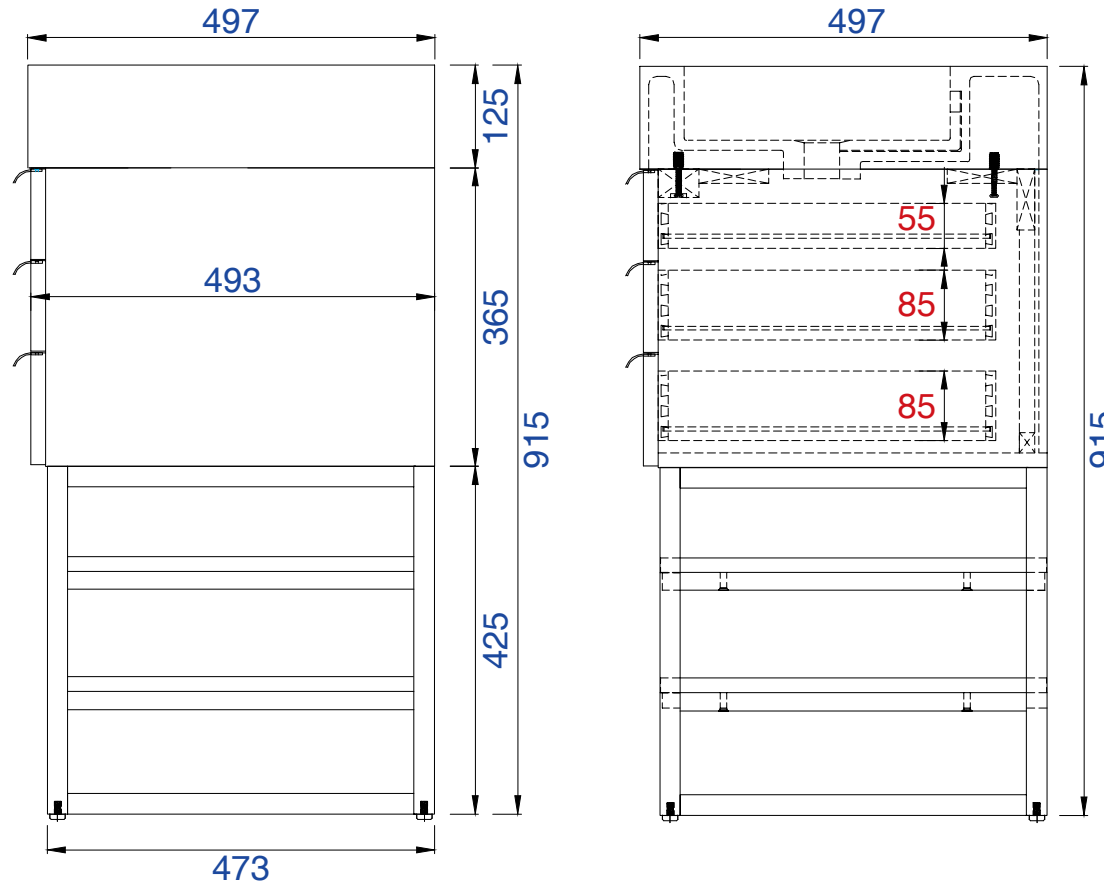

VANITIES™

Columbia 48" Cabinet

Diagrams with Dimensions
page 03 of 03

NOTE ONE: Countertop with integrated sink is shown on this cabinet

NOTE TWO: This vanity does not have a Backsplash

1219mm

Item Number:

- 388-V48-AGR-A
- 388-V48-CFO-A
- 388-V48-GW-A
- 388-V48-LTO-A

JAMES MARTIN

VANITIES™

Columbia 1219mm Cabinet

Diagrams with Dimensions
page 01 of 03

NOTE ONE: Countertop with integrated sink is shown on this cabinet

NOTE TWO: This vanity does not have a Backsplash

1219mm

Item Number:

- 388-V48-AGR-A
- 388-V48-CFO-A
- 388-V48-GW-A
- 388-V48-LTO-A

JAMES MARTIN

VANITIES™

Columbia 1219mm Cabinet

Diagrams with Dimensions
page 02 of 03

NOTE ONE: Countertop with integrated sink is shown on this cabinet

NOTE TWO: This vanity does not have a Backsplash

1219mm

Item Number:

- 388-V48-AGR-A
- 388-V48-CFO-A
- 388-V48-GW-A
- 388-V48-LTO-A

JAMES MARTIN

VANITIES™

Columbia 1219mm Cabinet

Diagrams with Dimensions
page 03 of 03