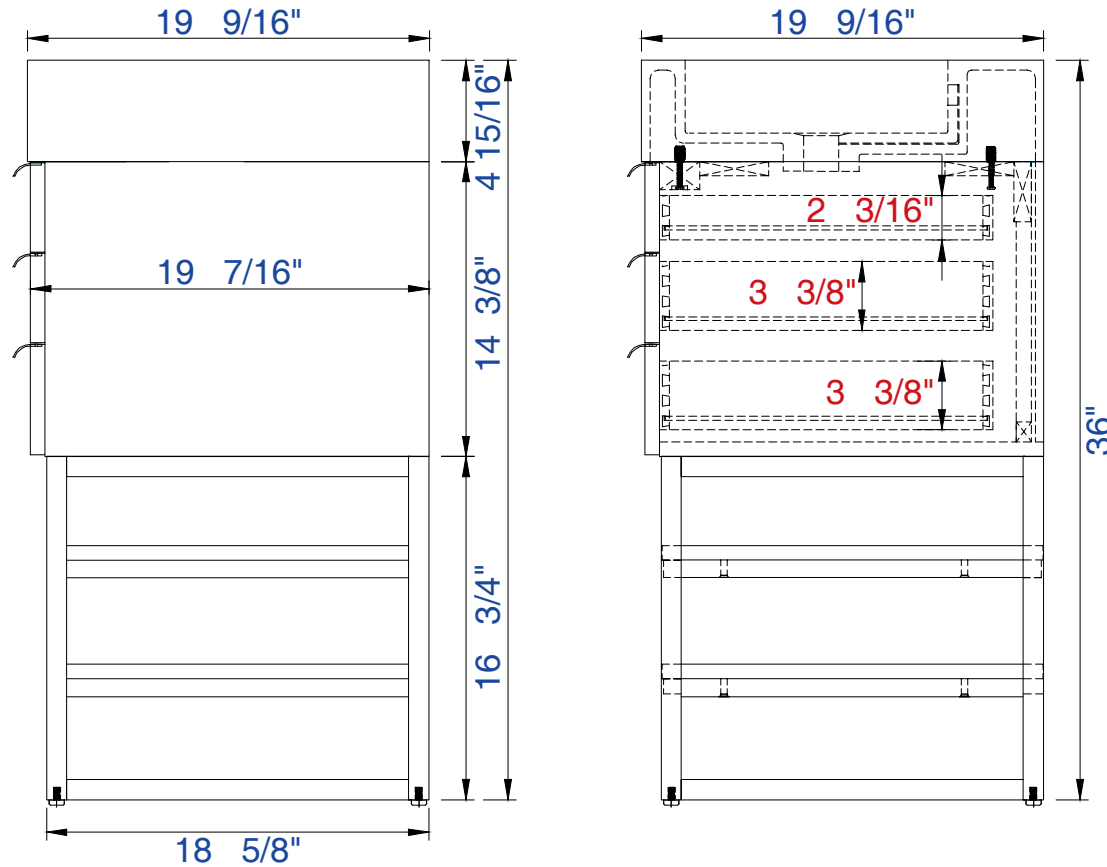

48"

Item Number :

- 388-V48-AGR-A
- 388-V48-CFO-A
- 388-V48-GW-A
- 388-V48-LTO-A

JAMES MARTIN

VANITIES™

Columbia 48" Cabinet

Diagrams with Dimensions
page 01 of 03

NOTE ONE: Countertop with integrated sink is shown on this cabinet

NOTE TWO: This vanity does not have a Backsplash

48"

Item Number:

JAMES MARTIN

Columbia 48" Cabinet

- 388-V48-AGR-A
- 388-V48-CFO-A
- 388-V48-GW-A
- 388-V48-LTO-A

VANITIES™

Diagrams with Dimensions
page 02 of 03

VANITIES™

Columbia 48" Cabinet

Diagrams with Dimensions
page 03 of 03

NOTE ONE: Countertop with integrated sink is shown on this cabinet

NOTE TWO: This vanity does not have a Backsplash

1219mm

Item Number:

- 388-V48-AGR-A
- 388-V48-CFO-A
- 388-V48-GW-A
- 388-V48-LTO-A

JAMES MARTIN

VANITIES™

Columbia 1219mm Cabinet

Diagrams with Dimensions
page 01 of 03

NOTE ONE: Countertop with integrated sink is shown on this cabinet

NOTE TWO: This vanity does not have a Backsplash

1219mm