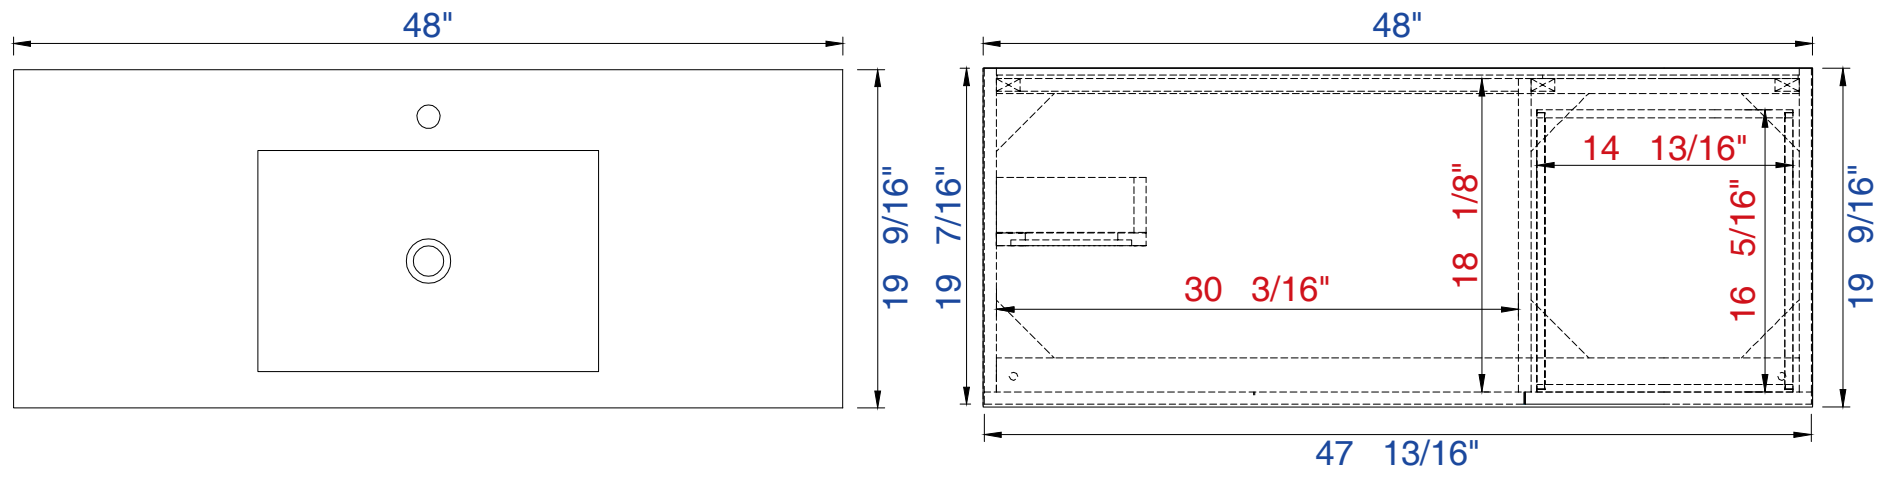

48"

Item Number :

- 388-V48-AGR-A
- 388-V48-CFO-A
- 388-V48-GW-A
- 388-V48-LTO-A

JAMES MARTIN

VANITIES™

Columbia 48" Cabinet

Diagrams with Dimensions
page 01 of 03

NOTE ONE: Countertop with integrated sink is shown on this cabinet

NOTE TWO: This vanity does not have a Backsplash

48"

Item Number:

JAMES MARTIN

Columbia 48" Cabinet

- 388-V48-AGR-A
- 388-V48-CFO-A
- 388-V48-GW-A
- 388-V48-LTO-A

VANITIES™

Diagrams with Dimensions
page 02 of 03

VANITIES™

Columbia 48" Cabinet

Diagrams with Dimensions
page 03 of 03

NOTE ONE: Countertop with integrated sink is shown on this cabinet

NOTE TWO: This vanity does not have a Backsplash

1219mm

Item Number:

- 388-V48-AGR-A
- 388-V48-CFO-A
- 388-V48-GW-A
- 388-V48-LTO-A

JAMES MARTIN

VANITIES™

Columbia 1219mm Cabinet

Diagrams with Dimensions
page 01 of 03

NOTE ONE: Countertop with integrated sink is shown on this cabinet

NOTE TWO: This vanity does not have a Backsplash

1219mm