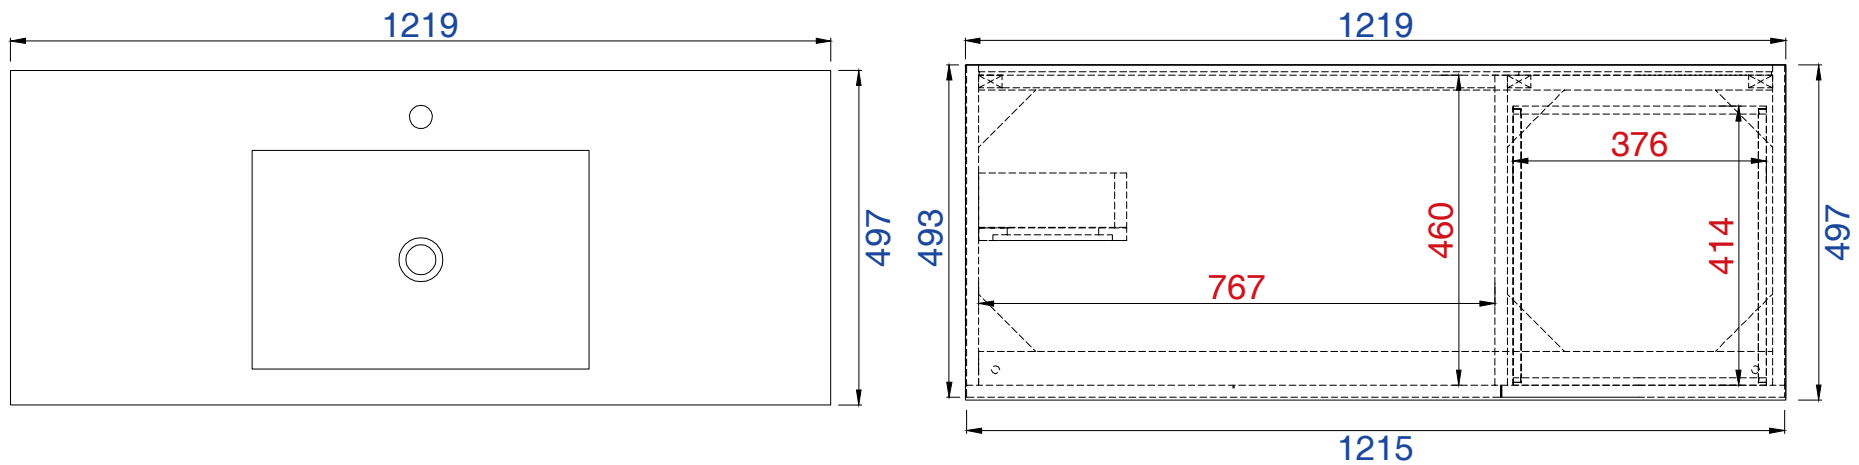

VANITIES™

Columbia 48" Cabinet

Diagrams with Dimensions
page 03 of 03

NOTE ONE: Countertop with integrated sink is shown on this cabinet

NOTE TWO: This vanity does not have a Backsplash

1219mm

Item Number:

- 388-V48-AGR-A
- 388-V48-CFO-A
- 388-V48-GW-A
- 388-V48-LTO-A

JAMES MARTIN

VANITIES™

Columbia 1219mm Cabinet

Diagrams with Dimensions
page 01 of 03

NOTE ONE: Countertop with integrated sink is shown on this cabinet

NOTE TWO: This vanity does not have a Backsplash

1219mm

Item Number:

- 388-V48-AGR-A
- 388-V48-CFO-A
- 388-V48-GW-A
- 388-V48-LTO-A

JAMES MARTIN

VANITIES™

Columbia 1219mm Cabinet

Diagrams with Dimensions
page 02 of 03

NOTE ONE: Countertop with integrated sink is shown on this cabinet

NOTE TWO: This vanity does not have a Backsplash

1219mm

Item Number:

- 388-V48-AGR-A
- 388-V48-CFO-A
- 388-V48-GW-A
- 388-V48-LTO-A

JAMES MARTIN

VANITIES™

Columbia 1219mm Cabinet

Diagrams with Dimensions
page 03 of 03