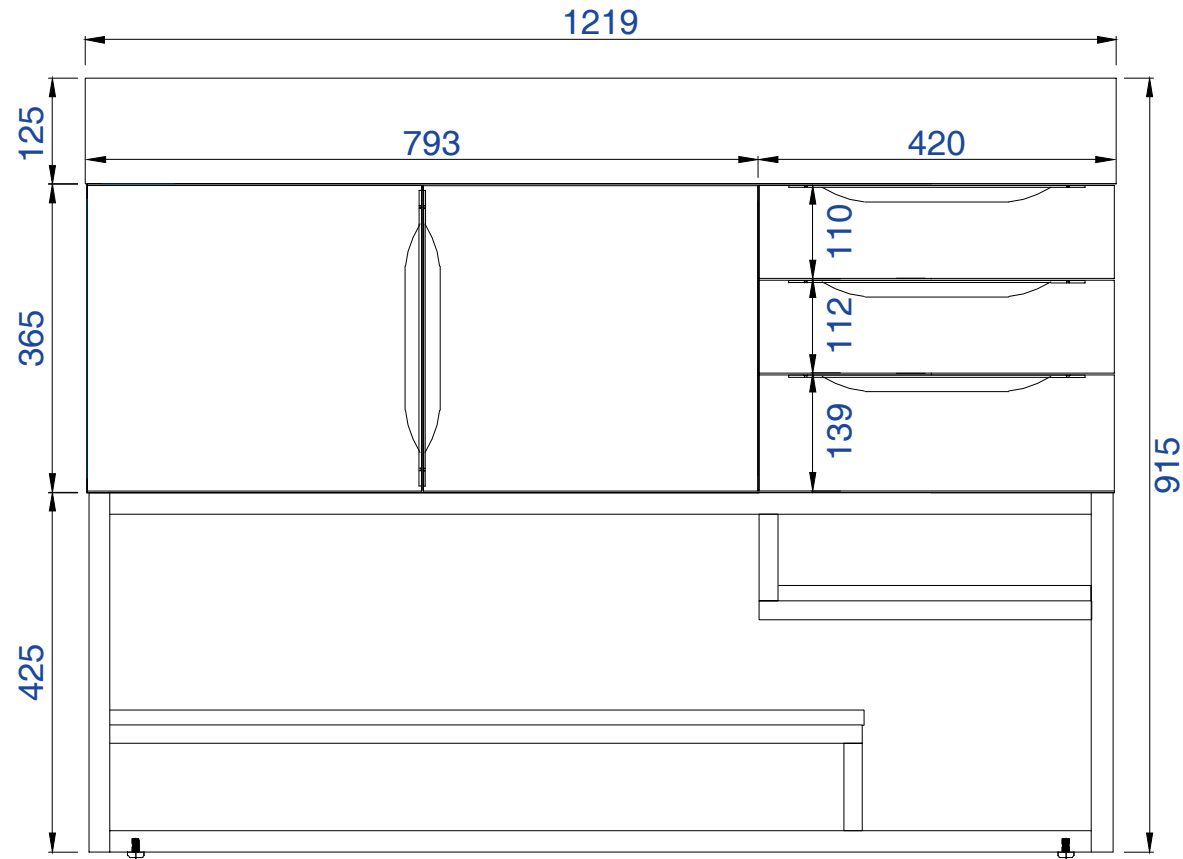

VANITIES™

Columbia 48" Cabinet

Diagrams with Dimensions
page 03 of 03

NOTE ONE: Countertop with integrated sink is shown on this cabinet

NOTE TWO: This vanity does not have a Backsplash

1219mm

Item Number:

- 388-V48-AGR-A
- 388-V48-CFO-A
- 388-V48-GW-A
- 388-V48-LTO-A

JAMES MARTIN

VANITIES™

Columbia 1219mm Cabinet

Diagrams with Dimensions
page 01 of 03

NOTE ONE: Countertop with integrated sink is shown on this cabinet

NOTE TWO: This vanity does not have a Backsplash

1219mm

Item Number:

- 388-V48-AGR-A
- 388-V48-CFO-A
- 388-V48-GW-A
- 388-V48-LTO-A

JAMES MARTIN

VANITIES™

Columbia 1219mm Cabinet

Diagrams with Dimensions
page 02 of 03

NOTE ONE: Countertop with integrated sink is shown on this cabinet

NOTE TWO: This vanity does not have a Backsplash

1219mm

Item Number:

- 388-V48-AGR-A
- 388-V48-CFO-A
- 388-V48-GW-A
- 388-V48-LTO-A

JAMES MARTIN

VANITIES™

Columbia 1219mm Cabinet

Diagrams with Dimensions
page 03 of 03