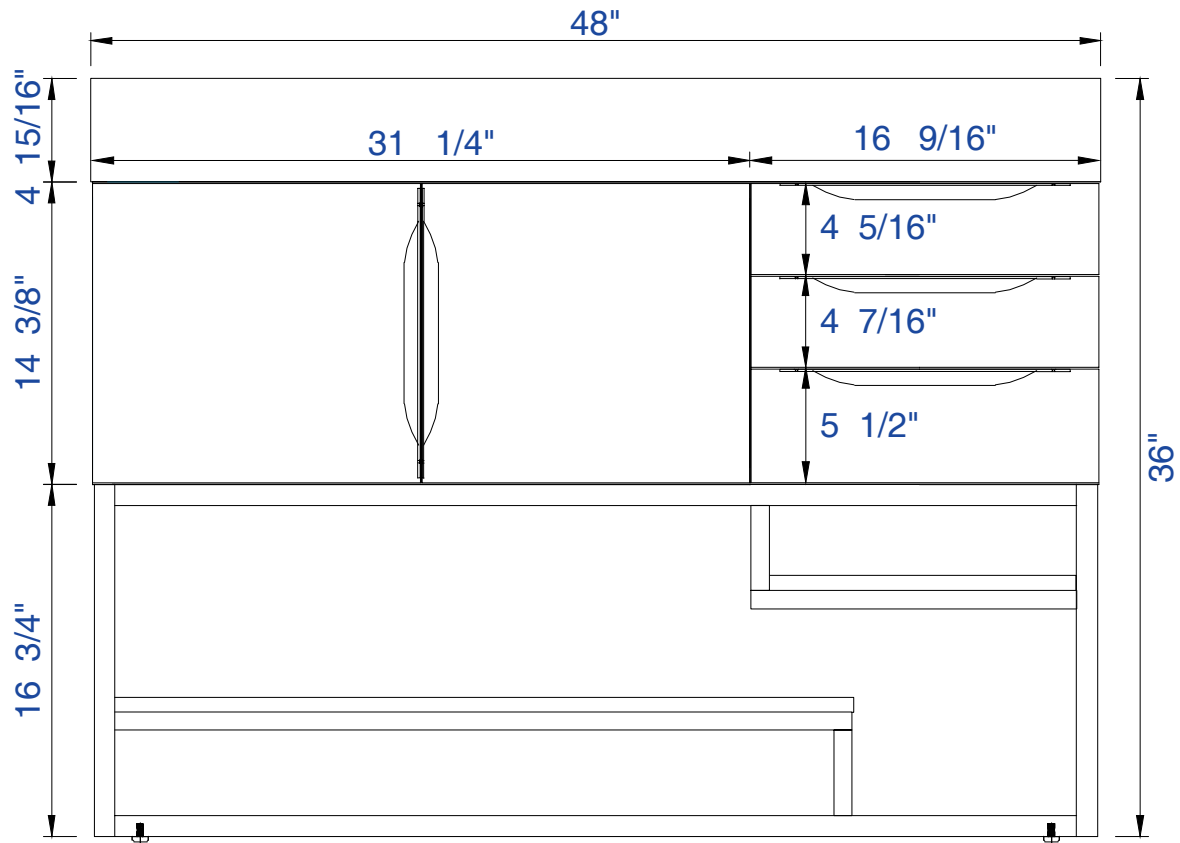

48"

Item Number :

- 388-V48-AGR-A
- 388-V48-CFO-A
- 388-V48-GW-A
- 388-V48-LTO-A

JAMES MARTIN

VANITIES™

Columbia 48" Cabinet

Diagrams with Dimensions
page 01 of 03

NOTE ONE: Countertop with integrated sink is shown on this cabinet

NOTE TWO: This vanity does not have a Backsplash

48"

Item Number:

JAMES MARTIN

Columbia 48" Cabinet

- 388-V48-AGR-A
- 388-V48-CFO-A
- 388-V48-GW-A
- 388-V48-LTO-A

VANITIES™

Diagrams with Dimensions
page 02 of 03

VANITIES™

Columbia 48" Cabinet

Diagrams with Dimensions
page 03 of 03

NOTE ONE: Countertop with integrated sink is shown on this cabinet

NOTE TWO: This vanity does not have a Backsplash

1219mm

Item Number:

- 388-V48-AGR-A
- 388-V48-CFO-A
- 388-V48-GW-A
- 388-V48-LTO-A

JAMES MARTIN

VANITIES™

Columbia 1219mm Cabinet

Diagrams with Dimensions
page 01 of 03

NOTE ONE: Countertop with integrated sink is shown on this cabinet

NOTE TWO: This vanity does not have a Backsplash

1219mm