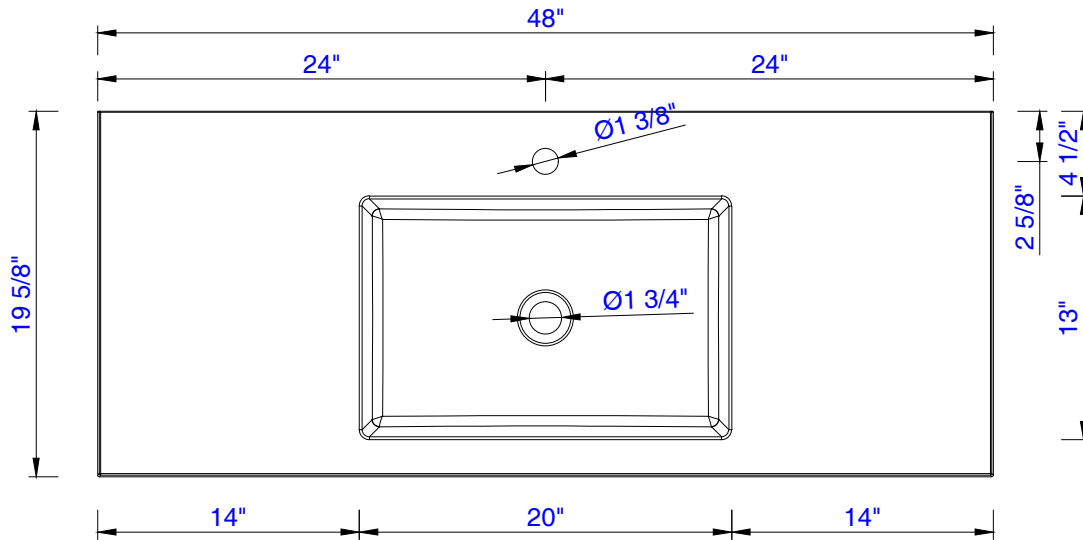

48"

Item Number:
CS-S348-GW
CS-S348-DGG

JAMES MARTIN

VANITIES™

M-Series 48" Single Basin
One Integrated Rectangular Sink
Diagrams with Dimensions
page 01 of 01

1219mm

Item Number:
CS-S348-GW
CS-S348-DGG

JAMES MARTIN

VANITIES™

M-Series 1219mm Single Basin
One Integrated Rectangular Sink
Diagrams with Dimensions
page 01 of 01