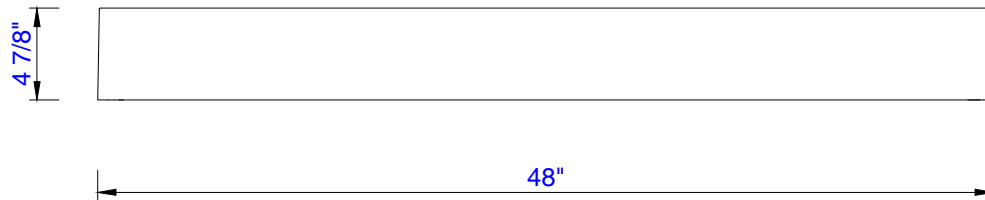

48"

Item Number:
CS-S348-GW
CS-S348-DGG

JAMES MARTIN

VANITIES™

M-Series 48" Single Basin
One Integrated Rectangular Sink
Diagrams with Dimensions
page 01 of 01

1219mm

Item Number:
CS-S348-GW
CS-S348-DGG

JAMES MARTIN

VANITIES™

M-Series 1219mm Single Basin
One Integrated Rectangular Sink
Diagrams with Dimensions
page 01 of 01