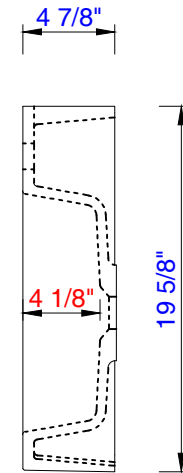

48"

Item Number:
CS-S348-GW
CS-S348-DGG

JAMES MARTIN

VANITIES™

M-Series 48" Single Basin
One Integrated Rectangular Sink
Diagrams with Dimensions
page 01 of 01

1219mm

Item Number:
CS-S348-GW
CS-S348-DGG

JAMES MARTIN

VANITIES™

M-Series 1219mm Single Basin
One Integrated Rectangular Sink
Diagrams with Dimensions
page 01 of 01