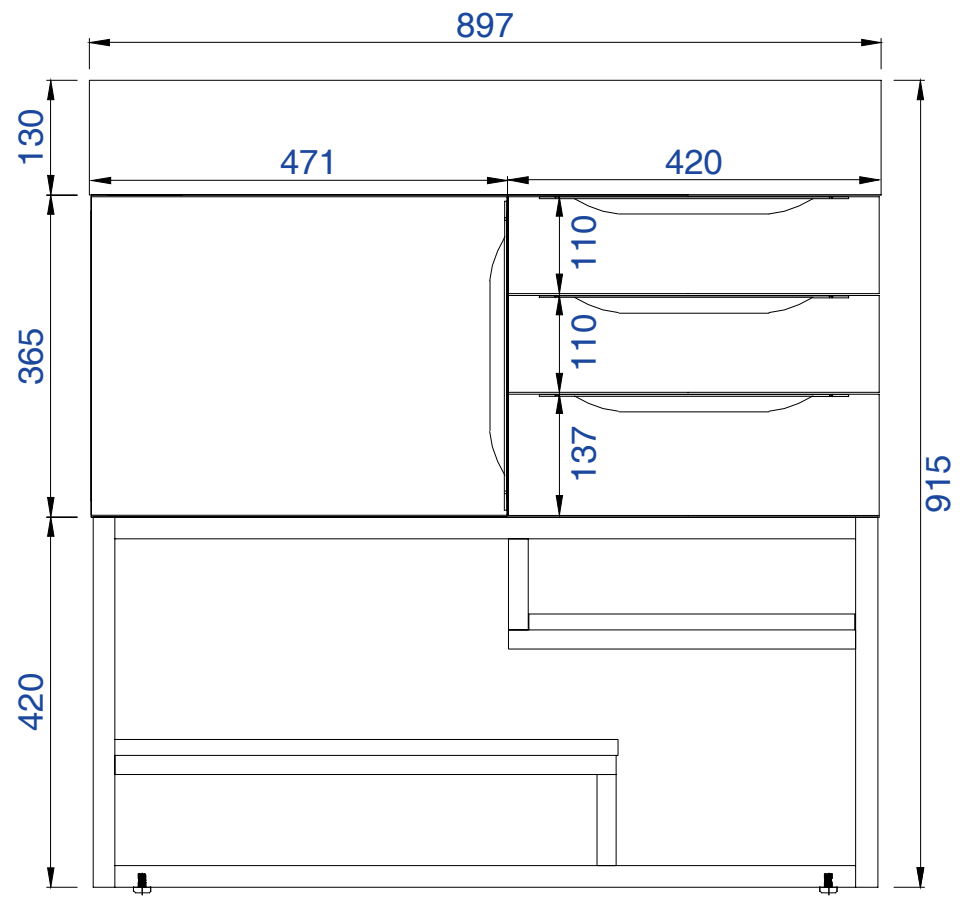

JAMES MARTIN

VANITIES™

Columbia 36" Cabinet

Diagrams with Dimensions  
page 03 of 03

NOTE ONE: Countertop with integrated sink is shown on this cabinet

NOTE TWO: This vanity does not have a Backsplash

897mm

Item Number:

- 388-V36-AGR-A
- 388-V36-CFO-A
- 388-V36-GW-A
- 388-V36-LTO-A

JAMES MARTIN

VANITIES™

Columbia 897mm Cabinet

Diagrams with Dimensions  
page 01 of 03

NOTE ONE: Countertop with integrated sink is shown on this cabinet  
NOTE TWO: This vanity does not have a Backsplash

897mm

Item Number:

- 388-V36-AGR-A
- 388-V36-CFO-A
- 388-V36-GW-A
- 388-V36-LTO-A

JAMES MARTIN

VANITIES™

Columbia 897mm Cabinet

Diagrams with Dimensions  
page 02 of 03

NOTE ONE: Countertop with integrated sink is shown on this cabinet

NOTE TWO: This vanity does not have a Backsplash

897mm

Item Number:

- 388-V36-AGR-A
- 388-V36-CFO-A
- 388-V36-GW-A
- 388-V36-LTO-A

JAMES MARTIN

VANITIES™

Columbia 897mm Cabinet

Diagrams with Dimensions  
page 03 of 03