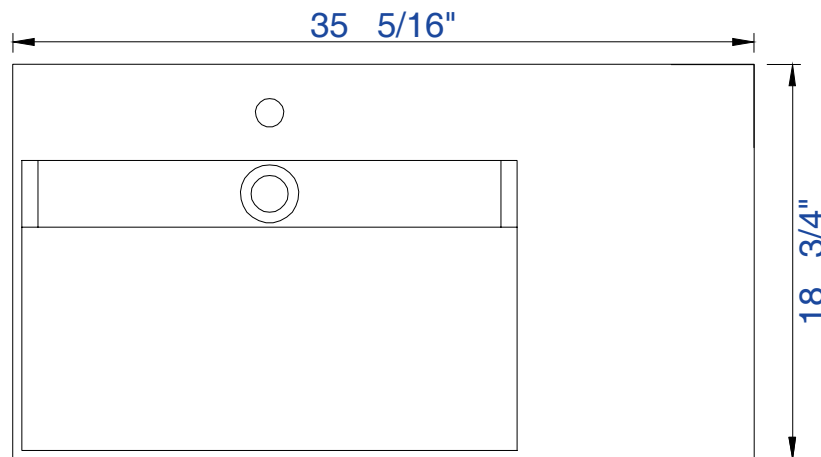

36"

Item Number:

- 388-V36-AGR-A
- 388-V36-CFO-A
- 388-V36-GW-A
- 388-V36-LTO-A

JAMES MARTIN

VANITIES™

Columbia 36" Cabinet

Diagrams with Dimensions  
page 01 of 03

NOTE ONE: Countertop with integrated sink is shown on this cabinet

NOTE TWO: This vanity does not have a Backsplash

36"

Item Number:

JAMES MARTIN

Columbia 36" Cabinet

388-V36-AGR-A

388-V36-CFO-A

388-V36-GW-A

388-V36-LTO-A

VANITIES™

Diagrams with Dimensions  
page 02 of 03

NOTE ONE: Countertop with integrated sink is shown on this cabinet

NOTE TWO: This vanity does not have a Backsplash

36"

Item Number:

- 388-V36-AGR-A
- 388-V36-CFO-A
- 388-V36-GW-A
- 388-V36-LTO-A

JAMES MARTIN

VANITIES™

Columbia 36" Cabinet

Diagrams with Dimensions  
page 03 of 03

NOTE ONE: Countertop with integrated sink is shown on this cabinet

NOTE TWO: This vanity does not have a Backsplash

897mm