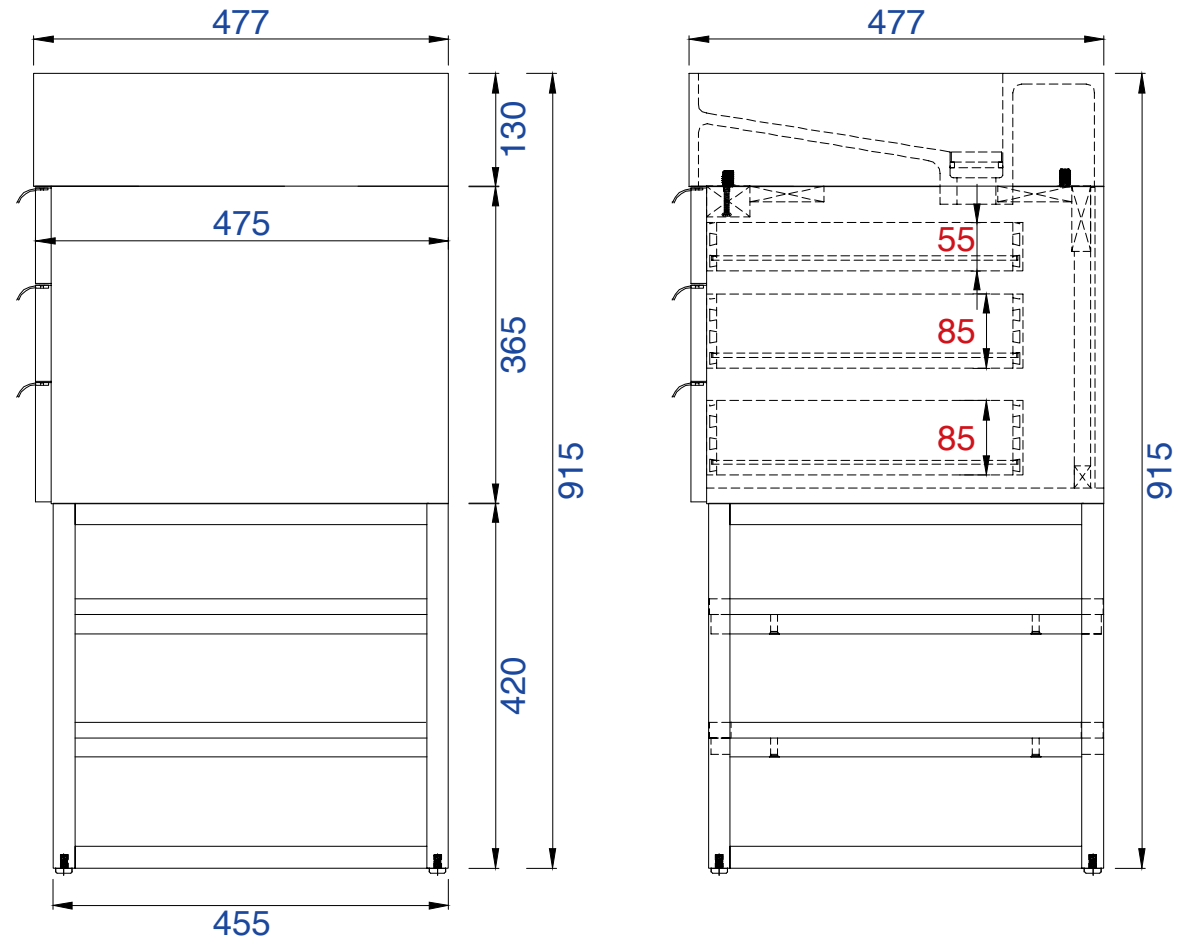

JAMES MARTIN

VANITIES™

Columbia 36" Cabinet

Diagrams with Dimensions  
page 03 of 03

NOTE ONE: Countertop with integrated sink is shown on this cabinet

NOTE TWO: This vanity does not have a Backsplash

897mm

Item Number:

- 388-V36-AGR-A
- 388-V36-CFO-A
- 388-V36-GW-A
- 388-V36-LTO-A

JAMES MARTIN

VANITIES™

Columbia 897mm Cabinet

Diagrams with Dimensions  
page 01 of 03

NOTE ONE: Countertop with integrated sink is shown on this cabinet  
NOTE TWO: This vanity does not have a Backsplash

897mm

Item Number:

- 388-V36-AGR-A
- 388-V36-CFO-A
- 388-V36-GW-A
- 388-V36-LTO-A

JAMES MARTIN

VANITIES™

Columbia 897mm Cabinet

Diagrams with Dimensions  
page 02 of 03

NOTE ONE: Countertop with integrated sink is shown on this cabinet

NOTE TWO: This vanity does not have a Backsplash

897mm

Item Number:

- 388-V36-AGR-A
- 388-V36-CFO-A
- 388-V36-GW-A
- 388-V36-LTO-A

JAMES MARTIN

VANITIES™

Columbia 897mm Cabinet

Diagrams with Dimensions  
page 03 of 03