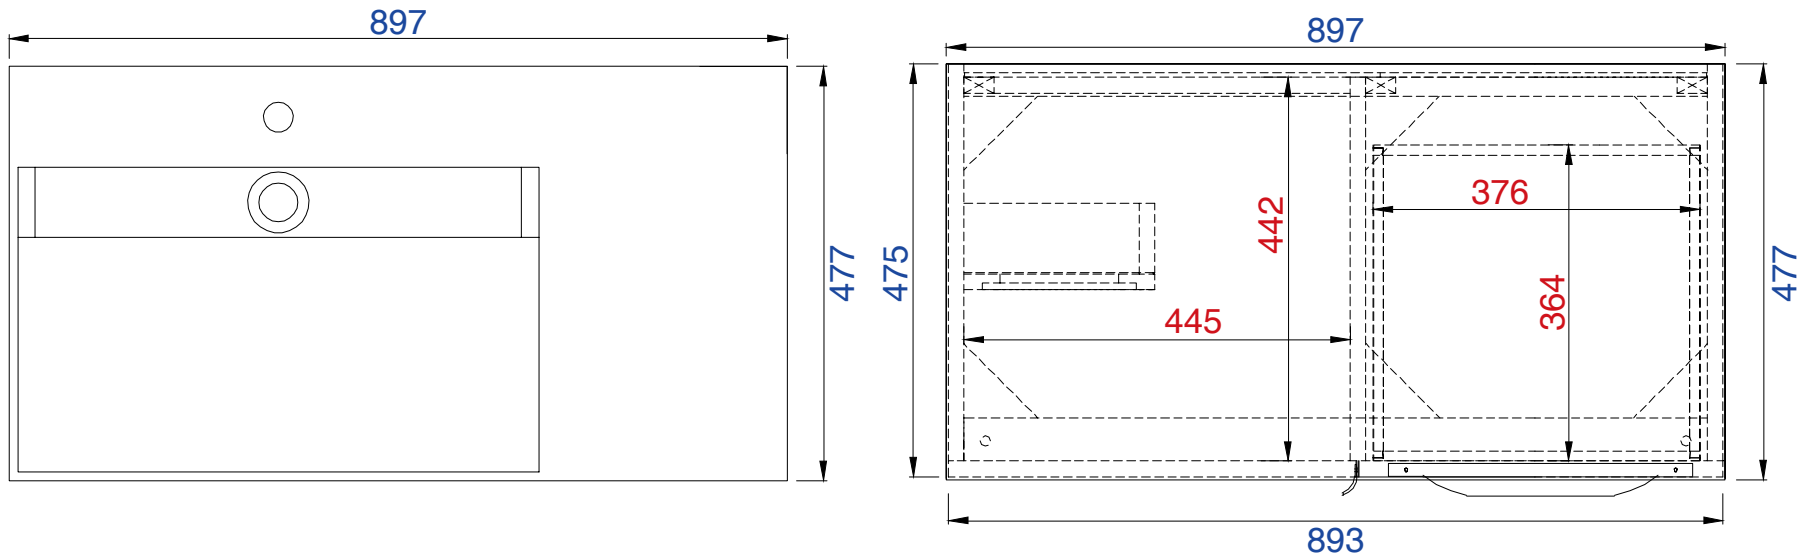

JAMES MARTIN

VANITIES™

Columbia 36" Cabinet

Diagrams with Dimensions  
page 03 of 03

NOTE ONE: Countertop with integrated sink is shown on this cabinet

NOTE TWO: This vanity does not have a Backsplash

897mm

Item Number:

- 388-V36-AGR-A
- 388-V36-CFO-A
- 388-V36-GW-A
- 388-V36-LTO-A

JAMES MARTIN

VANITIES™

Columbia 897mm Cabinet

Diagrams with Dimensions  
page 01 of 03

NOTE ONE: Countertop with integrated sink is shown on this cabinet  
NOTE TWO: This vanity does not have a Backsplash

897mm

Item Number:

- 388-V36-AGR-A
- 388-V36-CFO-A
- 388-V36-GW-A
- 388-V36-LTO-A

JAMES MARTIN

VANITIES™

Columbia 897mm Cabinet

Diagrams with Dimensions  
page 02 of 03

NOTE ONE: Countertop with integrated sink is shown on this cabinet

NOTE TWO: This vanity does not have a Backsplash

897mm

Item Number:

- 388-V36-AGR-A
- 388-V36-CFO-A
- 388-V36-GW-A
- 388-V36-LTO-A

JAMES MARTIN

VANITIES™

Columbia 897mm Cabinet

Diagrams with Dimensions  
page 03 of 03