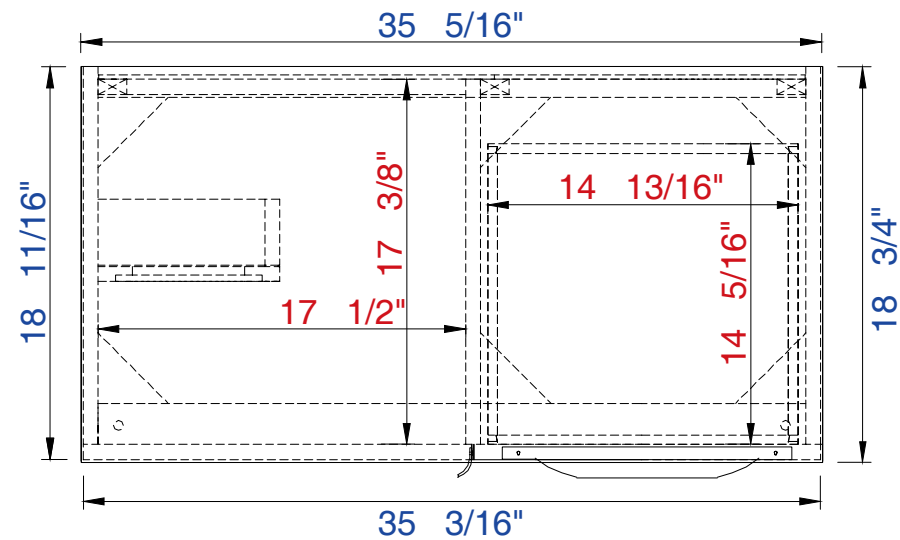

36"

Item Number:

- 388-V36-AGR-A
- 388-V36-CFO-A
- 388-V36-GW-A
- 388-V36-LTO-A

JAMES MARTIN

VANITIES™

Columbia 36" Cabinet

Diagrams with Dimensions  
page 01 of 03

NOTE ONE: Countertop with integrated sink is shown on this cabinet

388-V36-LTO-A

VANITIES™

Diagrams with Dimensions  
page 02 of 03

NOTE ONE: Countertop with integrated sink is shown on this cabinet

NOTE TWO: This vanity does not have a Backsplash

36"

Item Number:

- 388-V36-AGR-A
- 388-V36-CFO-A
- 388-V36-GW-A
- 388-V36-LTO-A

JAMES MARTIN

VANITIES™

Columbia 36" Cabinet

Diagrams with Dimensions  
page 03 of 03

NOTE ONE: Countertop with integrated sink is shown on this cabinet

NOTE TWO: This vanity does not have a Backsplash

897mm

897mm

Item Number:

- 388-V36-AGR-A
- 388-V36-CFO-A
- 388-V36-GW-A
- 388-V36-LTO-A

JAMES MARTIN

VANITIES™

Columbia 897mm Cabinet

Diagrams with Dimensions  
page 02 of 03

NOTE ONE: Countertop with integrated sink is shown on this cabinet