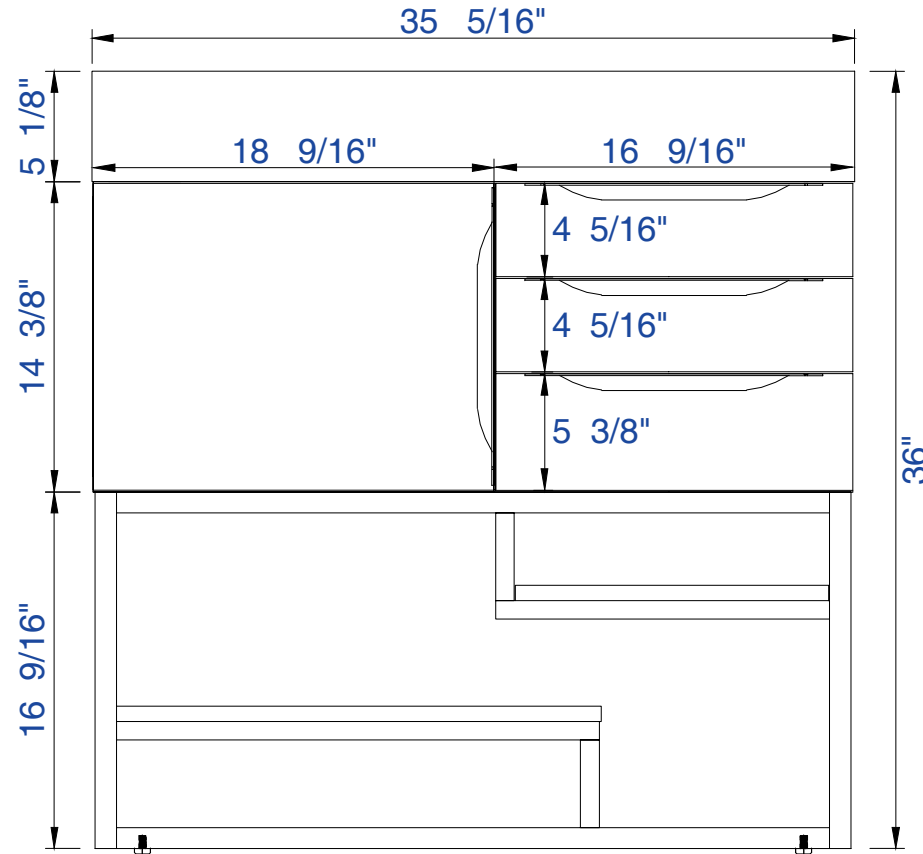

36"

Item Number:

- 388-V36-AGR-A
- 388-V36-CFO-A
- 388-V36-GW-A
- 388-V36-LTO-A

JAMES MARTIN

VANITIES™

Columbia 36" Cabinet

Diagrams with Dimensions  
page 01 of 03

NOTE ONE: Countertop with integrated sink is shown on this cabinet

NOTE TWO: This vanity does not have a Backsplash

36"

Item Number:

JAMES MARTIN

Columbia 36" Cabinet

388-V36-AGR-A

388-V36-CFO-A

388-V36-GW-A

388-V36-LTO-A

VANITIES™

Diagrams with Dimensions  
page 02 of 03

NOTE ONE: Countertop with integrated sink is shown on this cabinet

NOTE TWO: This vanity does not have a Backsplash

36"

Item Number:

- 388-V36-AGR-A
- 388-V36-CFO-A
- 388-V36-GW-A
- 388-V36-LTO-A

JAMES MARTIN

VANITIES™

Columbia 36" Cabinet

Diagrams with Dimensions  
page 03 of 03

NOTE ONE: Countertop with integrated sink is shown on this cabinet

NOTE TWO: This vanity does not have a Backsplash

897mm