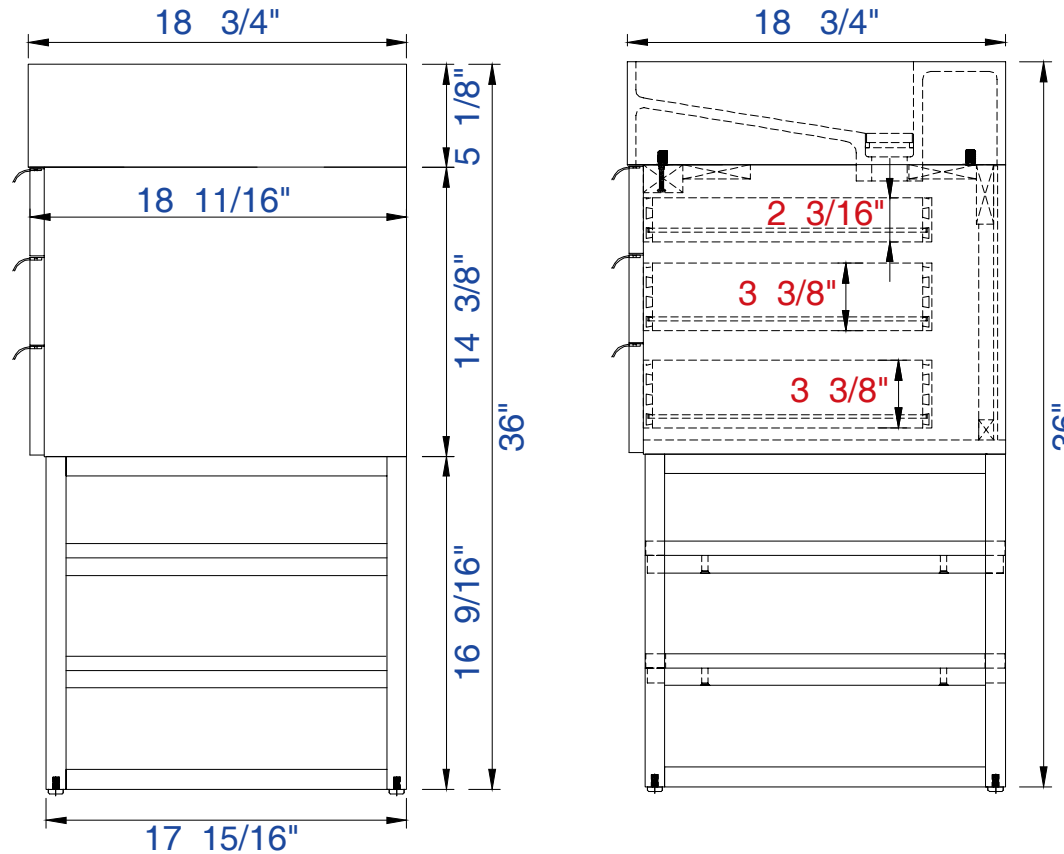

36"

Item Number:

- 388-V36-AGR-A
- 388-V36-CFO-A
- 388-V36-GW-A
- 388-V36-LTO-A

JAMES MARTIN

VANITIES™

Columbia 36" Cabinet

Diagrams with Dimensions  
page 01 of 03

NOTE ONE: Countertop with integrated sink is shown on this cabinet

388-V36-LTO-A

VANITIES™

Diagrams with Dimensions  
page 02 of 03

NOTE ONE: Countertop with integrated sink is shown on this cabinet

NOTE TWO: This vanity does not have a Backsplash

36"

Item Number:

- 388-V36-AGR-A
- 388-V36-CFO-A
- 388-V36-GW-A
- 388-V36-LTO-A

JAMES MARTIN

VANITIES™

Columbia 36" Cabinet

Diagrams with Dimensions  
page 03 of 03

NOTE ONE: Countertop with integrated sink is shown on this cabinet

NOTE TWO: This vanity does not have a Backsplash

897mm

897mm

Item Number:

- 388-V36-AGR-A
- 388-V36-CFO-A
- 388-V36-GW-A
- 388-V36-LTO-A

JAMES MARTIN

VANITIES™

Columbia 897mm Cabinet

Diagrams with Dimensions  
page 02 of 03

NOTE ONE: Countertop with integrated sink is shown on this cabinet