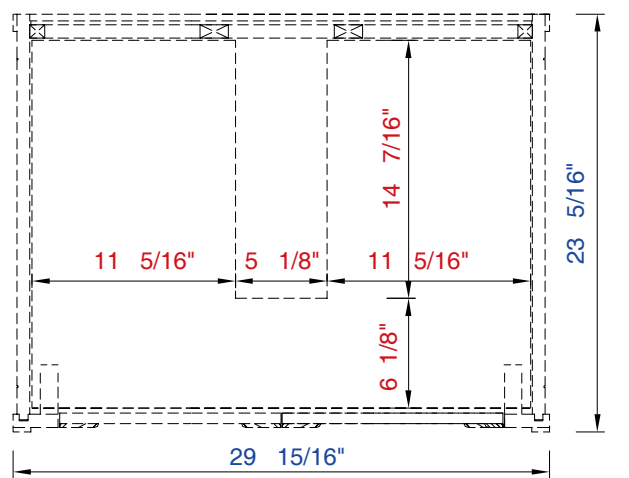

30"

Item Number:  
305-V30-WWW

JAMES MARTIN

VANITIES™

Chicago 30" Cabinet

Diagrams with Dimensions  
page 01 of 03

NOTE ONE: Countertops are not shown in these diagrams(Cabinet Only)

NOTE TWO: This vanity does not have a Backsplash

Please consult our website for Countertop Diagrams: [www.jamesmartinvanities.com](http://www.jamesmartinvanities.com)

30"

Item Number :

305-V30-WWW

JAMES MARTIN

VANITIES™

Chicago 30" Cabinet

Diagrams with Dimensions  
page 02 of 03

30"

Item Number:

305-V30-WWW

JAMES MARTIN

VANITIES™

Chicago 30" Cabinet

Diagrams with Dimensions  
page 03 of 03

NOTE ONE: Countertops are not shown in these diagrams.(Cabinet Only)

762mm

Item Number:  
305-V30-WWW

JAMES MARTIN

VANITIES™

Chicago 762mm Cabinet

Diagrams with Dimensions  
page 03 of 03

NOTE ONE: Countertops are not shown in these diagrams(Cabinet Only)

NOTE TWO: This vanity does not have a Backsplash