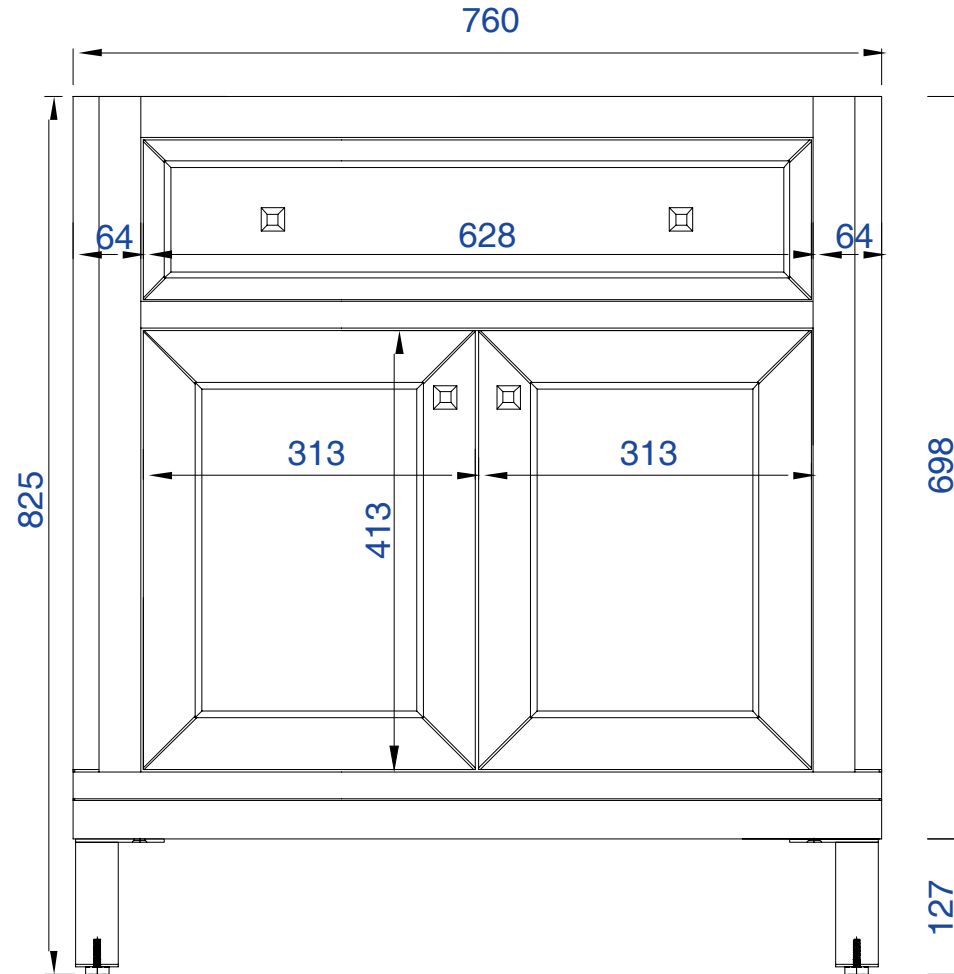

762mm

Item Number:

305-V30-WWW

JAMES MARTIN

VANITIES™

Chicago 762mm Cabinet

Diagrams with Dimensions
page 01 of 03

NOTE ONE: Countertops are not shown in these diagrams. (Cabinet Only)

NOTE TWO: This vanity does not have a Backsplash

Please consult our website for Countertop Diagrams: www.jamesmartinvanities.com