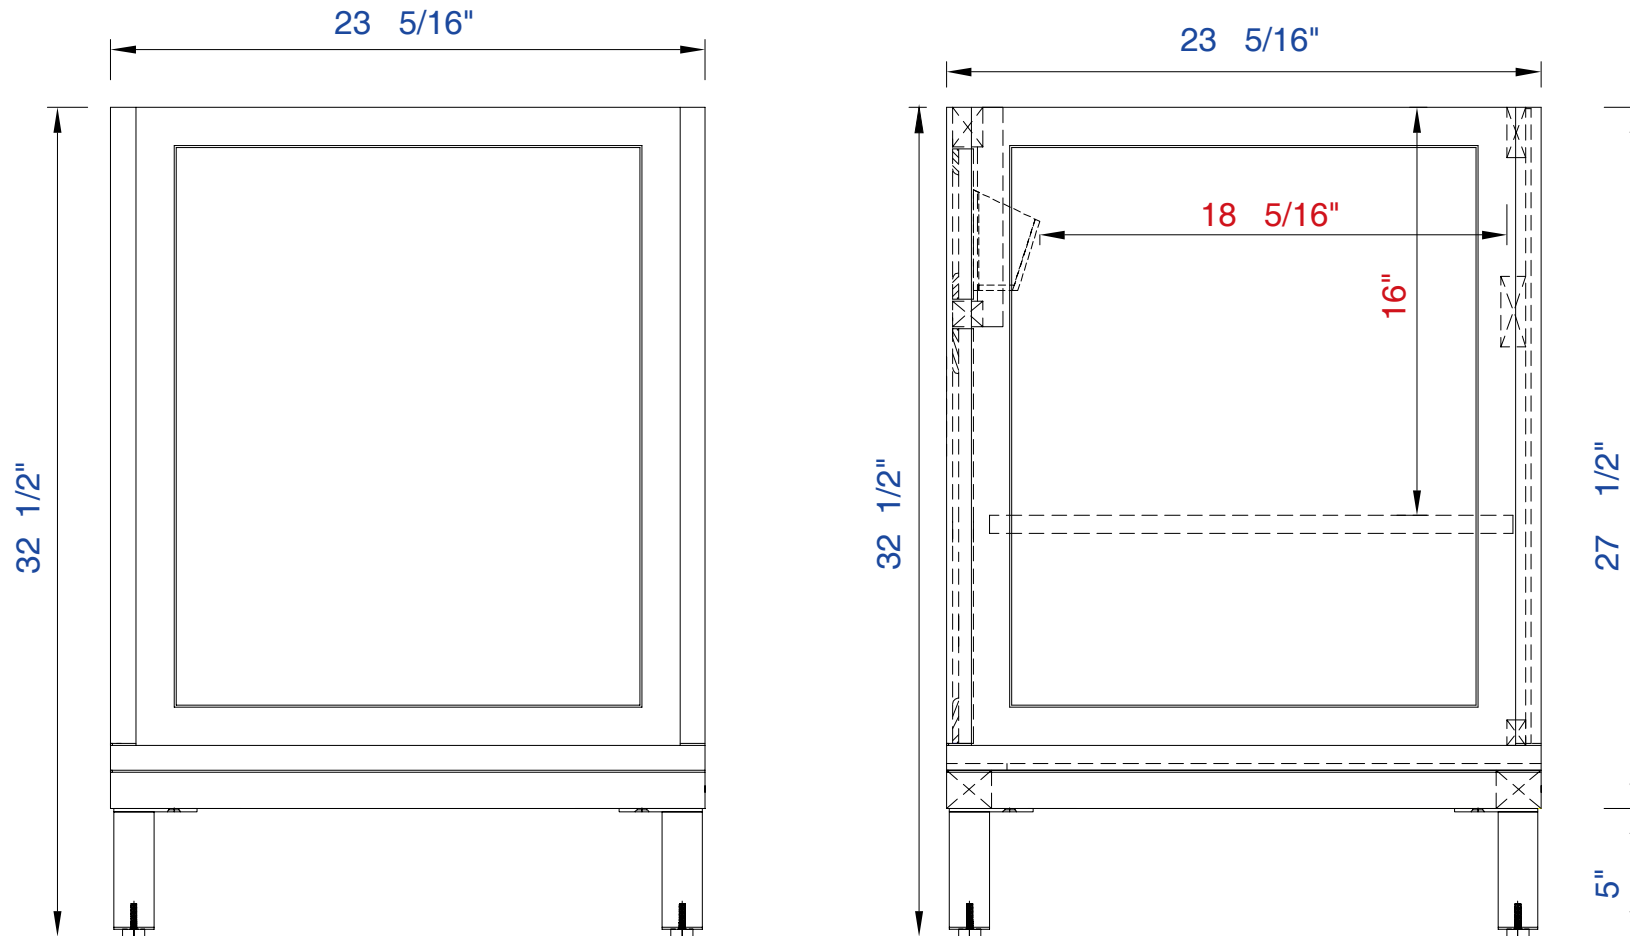

30"

Item Number:  
305-V30-WWW

JAMES MARTIN

VANITIES™

Chicago 30" Cabinet

Diagrams with Dimensions  
page 01 of 03

NOTE ONE: Countertops are not shown in these diagrams(Cabinet Only)

NOTE TWO: This vanity does not have a Backsplash

Please consult our website for Countertop Diagrams: [www.jamesmartinvanities.com](http://www.jamesmartinvanities.com)

30"

Item Number :

305-V30-WWW

JAMES MARTIN

VANITIES™

Chicago 30" Cabinet

Diagrams with Dimensions  
page 02 of 03

30"

Item Number:

305-V30-WWW

JAMES MARTIN

VANITIES™

Chicago 30" Cabinet

Diagrams with Dimensions  
page 03 of 03

NOTE ONE: Countertops are not shown in these diagrams.(Cabinet Only)

NOTE TWO: This vanity does not have a Backsplash.

Please consult our website for Countertop Diagrams: [www.jamesmartinvanities.com](http://www.jamesmartinvanities.com)

762mm

Item Number:

305-V30-WWW

JAMES MARTIN