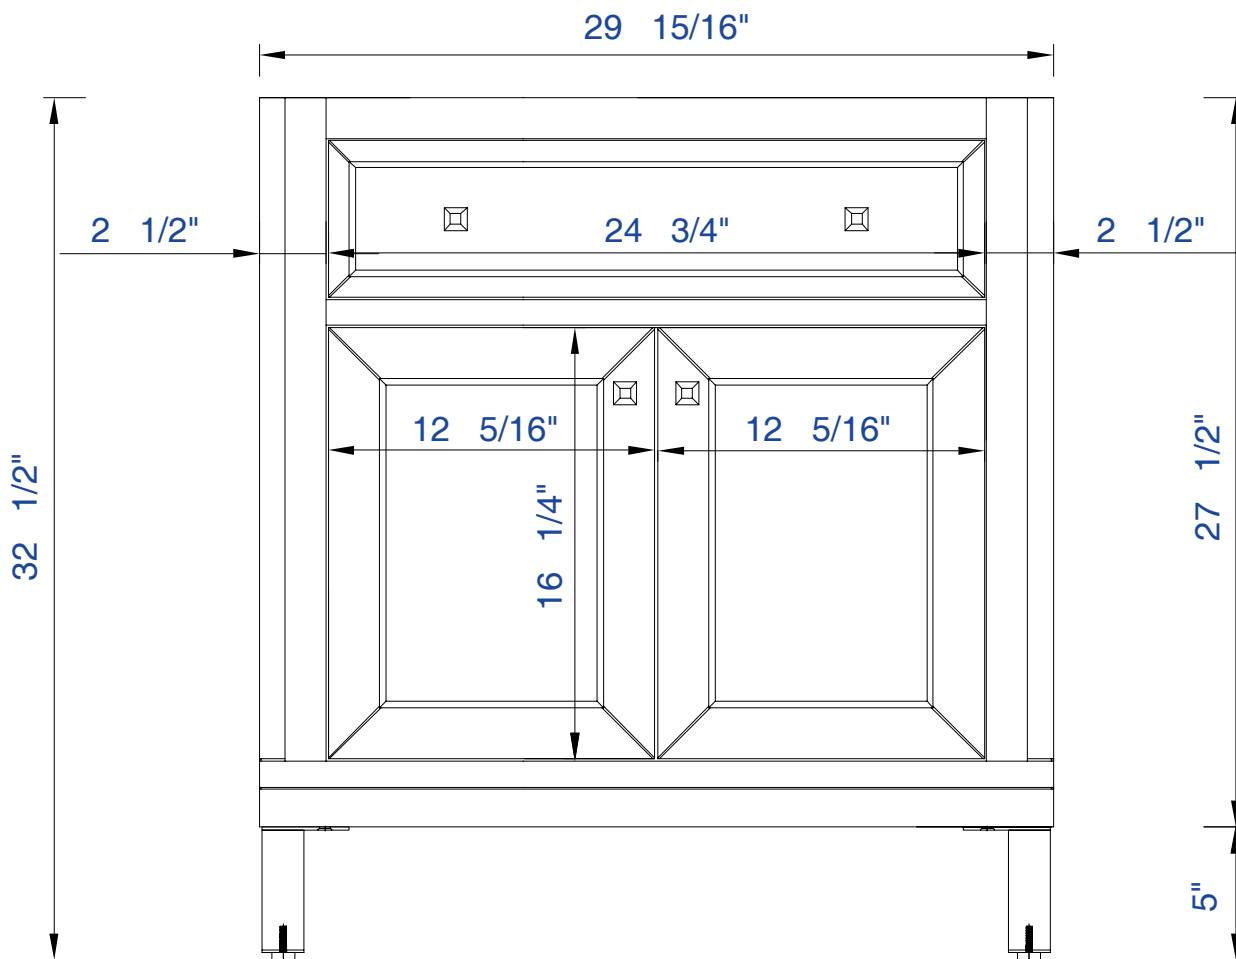

30"

Item Number:  
305-V30-WWW

JAMES MARTIN

VANITIES™

Chicago 30" Cabinet

Diagrams with Dimensions  
page 01 of 03

NOTE ONE: Countertops are not shown in these diagrams(Cabinet Only)

NOTE TWO: This vanity does not have a Backsplash

Please consult our website for Countertop Diagrams: [www.jamesmartinvanities.com](http://www.jamesmartinvanities.com)

30"

Item Number :

305-V30-WWW

JAMES MARTIN

VANITIES™

Chicago 30" Cabinet

Diagrams with Dimensions  
page 02 of 03

30"

Item Number:

305-V30-WWW

JAMES MARTIN

VANITIES™

Chicago 30" Cabinet

Diagrams with Dimensions  
page 03 of 03

NOTE ONE: Countertops are not shown in these diagrams.(Cabinet Only)

762mm

Item Number:  
305-V30-WWW

JAMES MARTIN

VANITIES™

Chicago 762mm Cabinet

Diagrams with Dimensions  
page 03 of 03

NOTE ONE: Countertops are not shown in these diagrams(Cabinet Only)

NOTE TWO: This vanity does not have a Backsplash