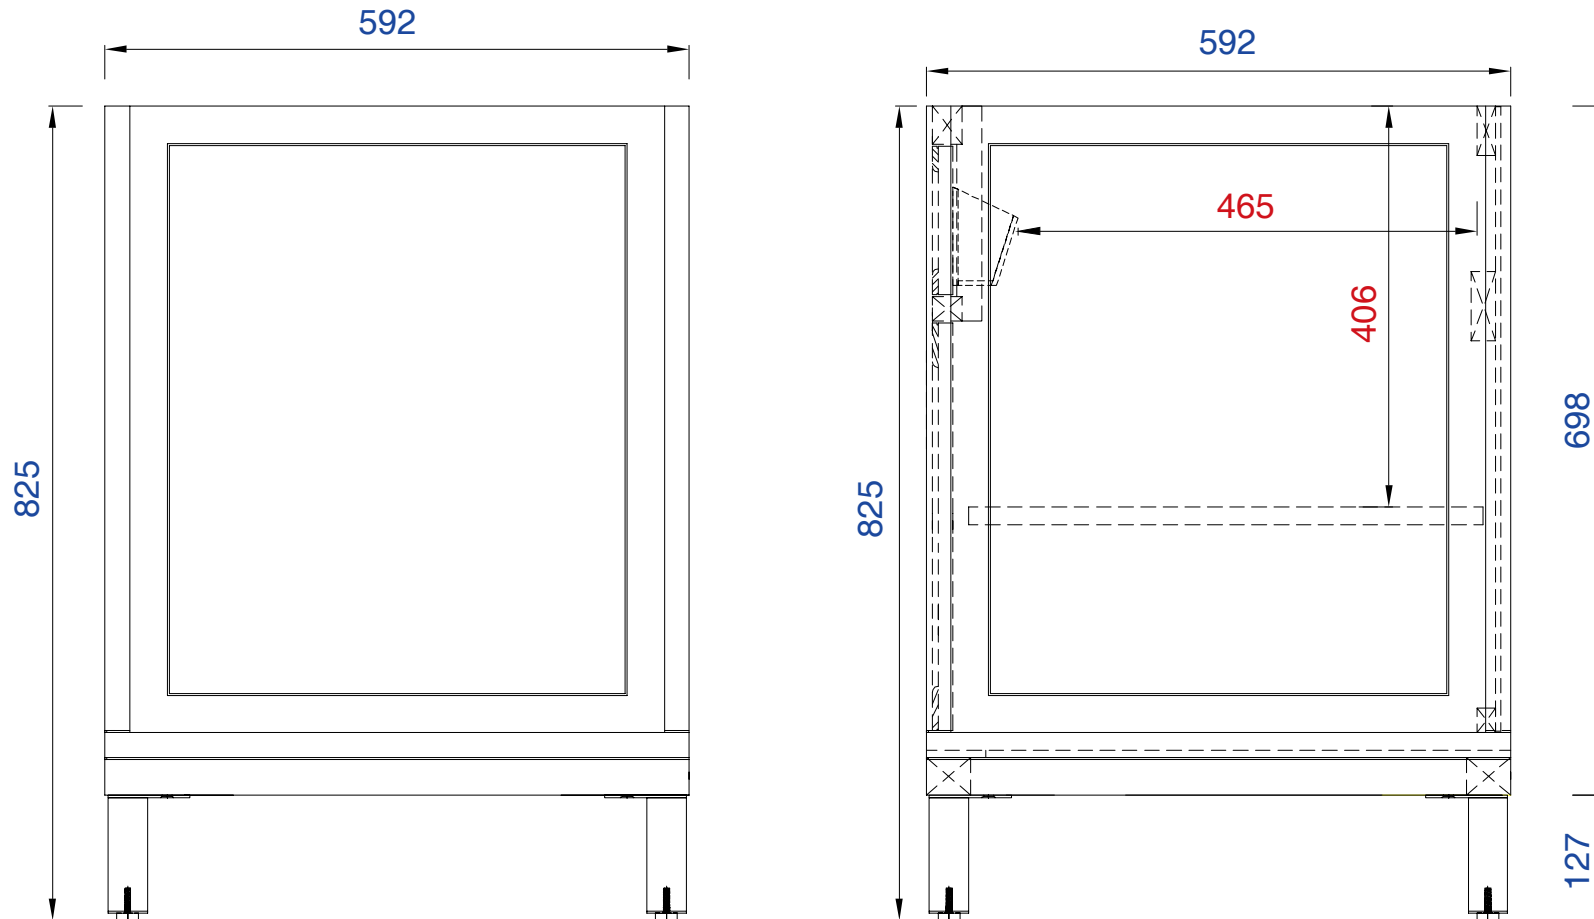

30"

Item Number:  
305-V30-WWW

JAMES MARTIN

VANITIES™

Chicago 30" Cabinet

Diagrams with Dimensions  
page 01 of 03

NOTE ONE: Countertops are not shown in these diagrams(Cabinet Only)

NOTE TWO: This vanity does not have a Backsplash

30"

Item Number:

305-V30-WWW

JAMES MARTIN

VANITIES™

Chicago 30" Cabinet

Diagrams with Dimensions  
page 03 of 03

NOTE ONE: Countertops are not shown in these diagrams.(Cabinet Only)

Item Number:  
305-V30-WWW

JAMES MARTIN

VANITIES™

Chicago 762mm Cabinet

Diagrams with Dimensions  
page 02 of 03

NOTE ONE: Countertops are not shown in these diagrams(Cabinet Only)

NOTE TWO: Internal Shelves(Shown)are designed to align with sinks in James Martin's Optional Countertops  
Customer's own countertops and sinks may align differently, and modification may be required  
Please consult our website for Countertop Diagrams: [www.jamesmartinvanities.com](http://www.jamesmartinvanities.com)

762mm

Item Number:  
305-V30-WWW

JAMES MARTIN

VANITIES™

Chicago 762mm Cabinet

Diagrams with Dimensions  
page 03 of 03

NOTE ONE: Countertops are not shown in these diagrams(Cabinet Only)

NOTE TWO: This vanity does not have a Backsplash