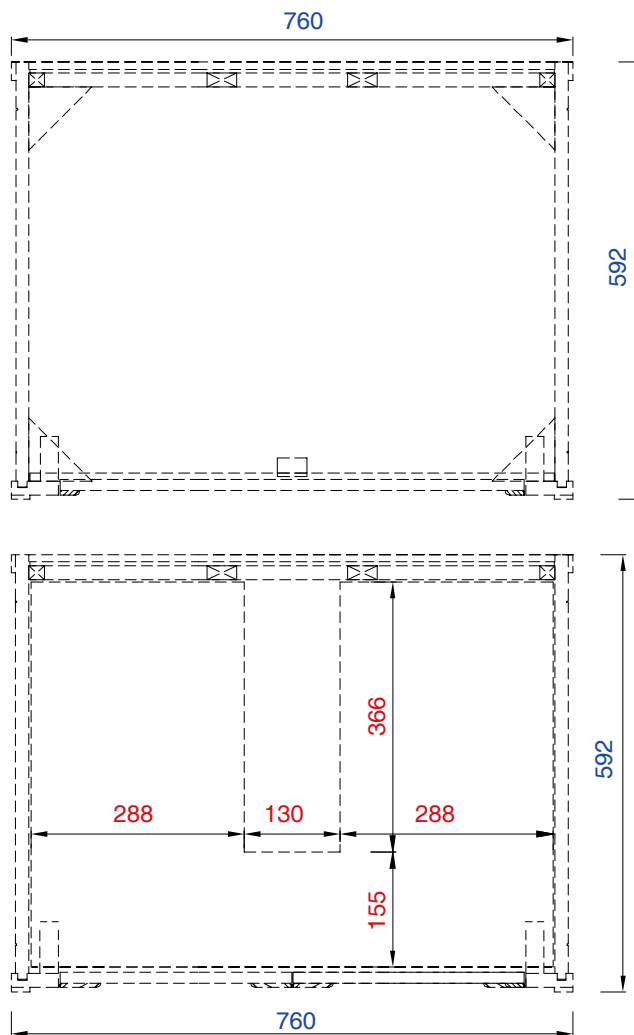

30"

Item Number:  
305-V30-WWW

JAMES MARTIN

VANITIES™

Chicago 30" Cabinet

Diagrams with Dimensions  
page 01 of 03

NOTE ONE: Countertops are not shown in these diagrams(Cabinet Only)

NOTE TWO: This vanity does not have a Backsplash

VANITIES™

Chicago 762mm Cabinet

Diagrams with Dimensions  
page 01 of 03

NOTE ONE: Countertops are not shown in these diagrams. (Cabinet Only)

NOTE TWO: This vanity does not have a Backsplash

Please consult our website for Countertop Diagrams: [www.jamesmartinvanities.com](http://www.jamesmartinvanities.com)

Item Number:  
305-V30-WWW

JAMES MARTIN

VANITIES™

Chicago 762mm Cabinet

Diagrams with Dimensions  
page 02 of 03

NOTE ONE: Countertops are not shown in these diagrams(Cabinet Only)

NOTE TWO: Internal Shelves(Shown)are designed to align with sinks in James Martin's Optional Countertops  
Customer's own countertops and sinks may align differently, and modification may be required  
Please consult our website for Countertop Diagrams: [www.jamesmartinvanities.com](http://www.jamesmartinvanities.com)

762mm

Item Number:  
305-V30-WWW

JAMES MARTIN

VANITIES™

Chicago 762mm Cabinet

Diagrams with Dimensions  
page 03 of 03

NOTE ONE: Countertops are not shown in these diagrams(Cabinet Only)

NOTE TWO: This vanity does not have a Backsplash