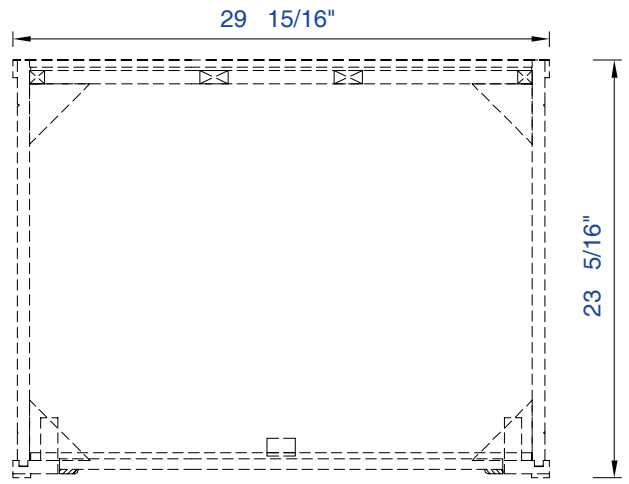

30"

Item Number:  
305-V30-WWW

JAMES MARTIN

VANITIES™

Chicago 30" Cabinet

Diagrams with Dimensions  
page 01 of 03

NOTE ONE: Countertops are not shown in these diagrams(Cabinet Only)

NOTE TWO: This vanity does not have a Backsplash

Please consult our website for Countertop Diagrams: [www.jamesmartinvanities.com](http://www.jamesmartinvanities.com)

30"

Item Number :

305-V30-WWW

JAMES MARTIN

VANITIES™

Chicago 30" Cabinet

Diagrams with Dimensions  
page 02 of 03

30"

Item Number:

305-V30-WWW

JAMES MARTIN

VANITIES™

Chicago 30" Cabinet

Diagrams with Dimensions  
page 03 of 03

NOTE ONE: Countertops are not shown in these diagrams.(Cabinet Only)

762mm

Item Number:  
305-V30-WWW

JAMES MARTIN

VANITIES™

Chicago 762mm Cabinet

Diagrams with Dimensions  
page 03 of 03

NOTE ONE: Countertops are not shown in these diagrams(Cabinet Only)

NOTE TWO: This vanity does not have a Backsplash