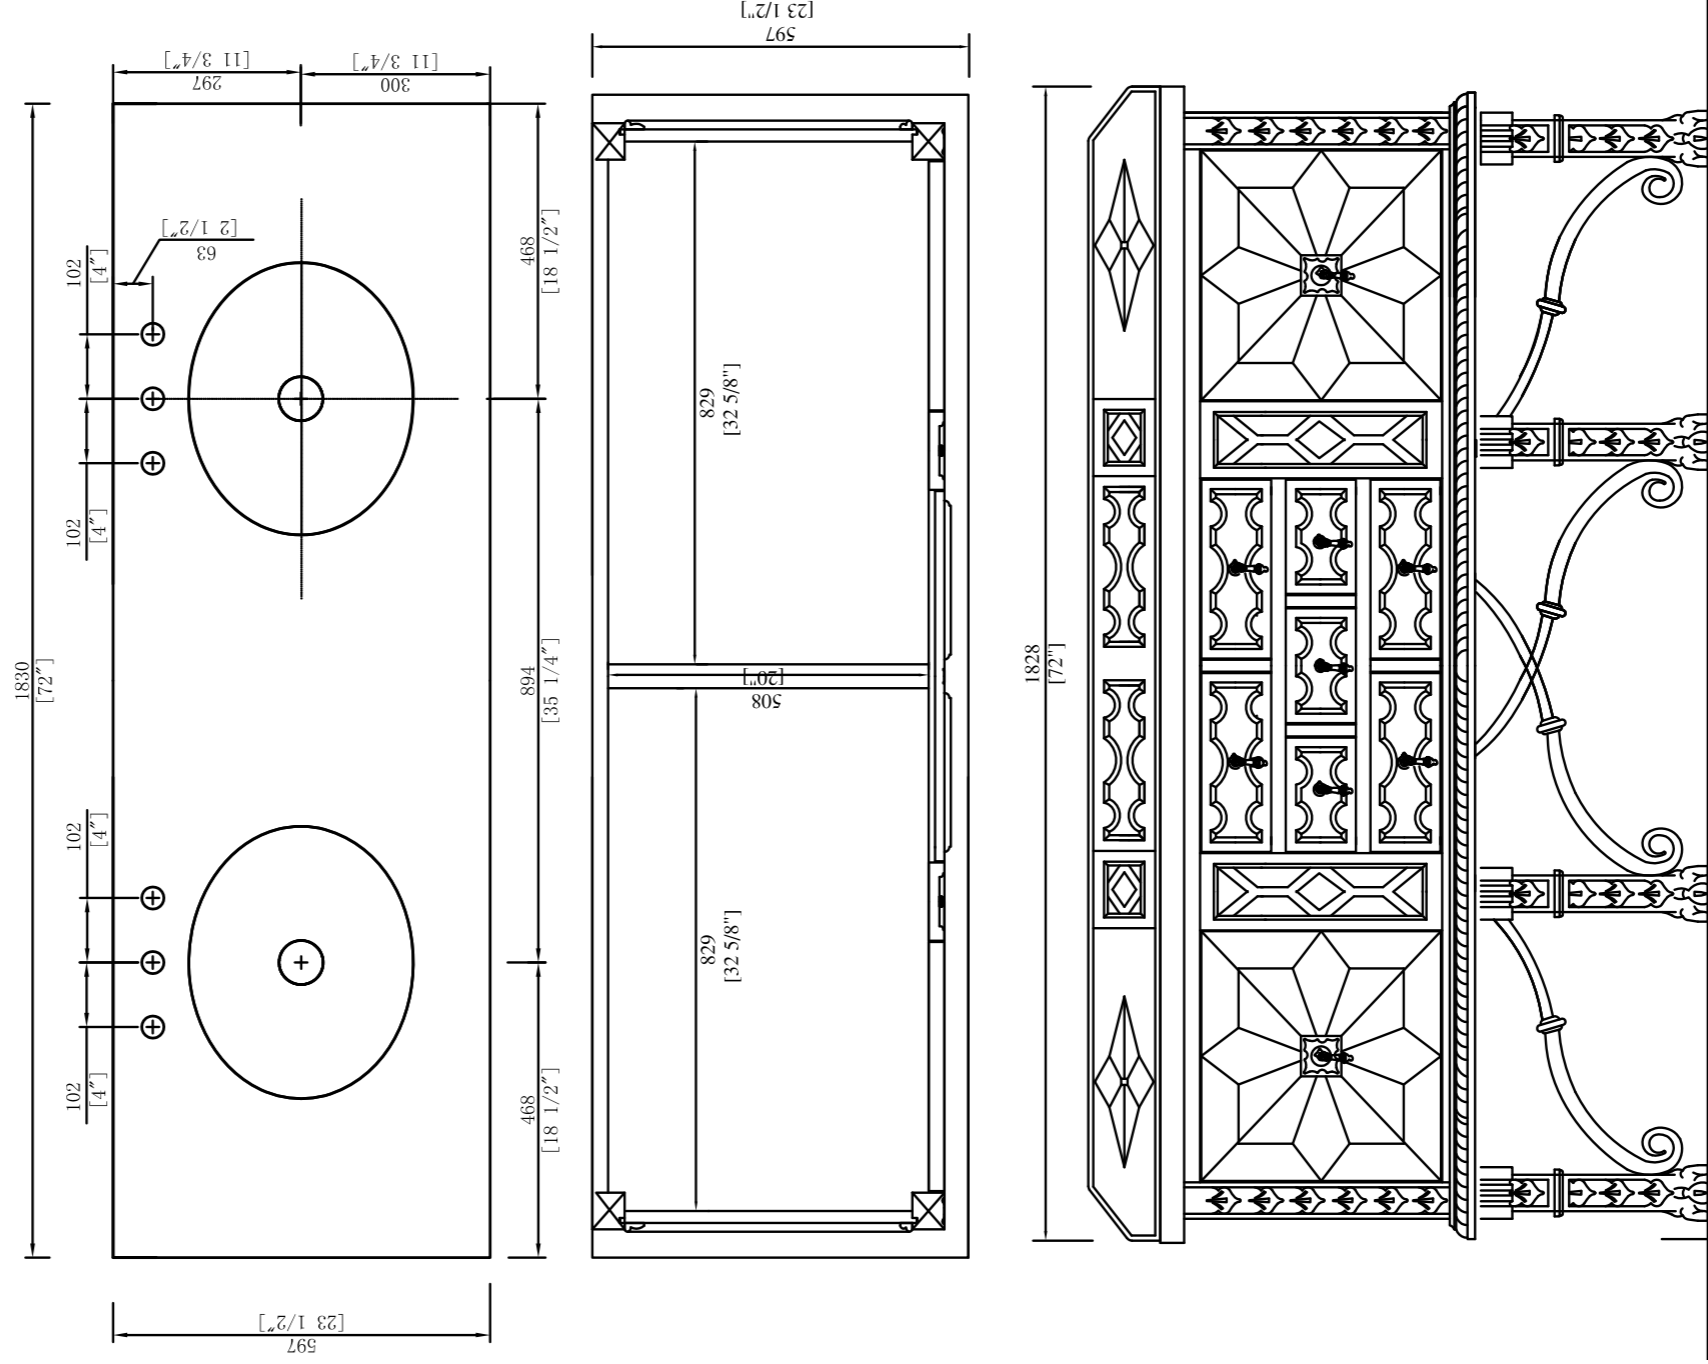

BALMORAL 72" DOUBLE VANITY

150-V72-ANW

PAGE 1 of 2

JAMES MARTIN
FURNITURE

BALMORAL 72" DOUBLE VANITY

150-V72-ANW

PAGE 2 of 2

JAMES MARTIN
FURNITURE