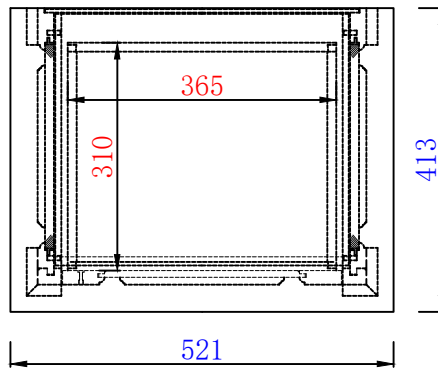

521mm

Item Number:
147-114-5036
147-114-5066
147-114-5076
147-114-5086
147-L20-BW

JAMES MARTIN

VANITIES™

Brookfield 521mm Linen Cabinet
Diagrams with Dimensions
page 02 of 03