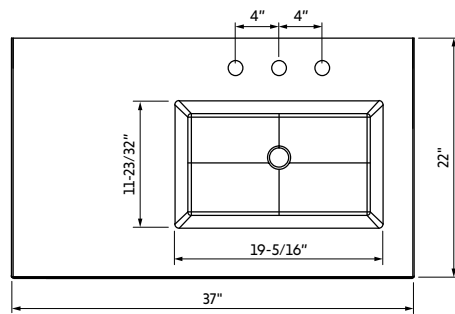

TOP SPECIFICATIONS - LAVANTE

The below vanity tops with integrated rectangle bowl fit all of the vanity collections (except Clairemont & Compton). Special top configurations are marked with asterisks.

TOPR25LA

TOPR31LA

TOPR37LA

TOPR37LACAD-ADD*

TOPR37LAAST**

TOPR49LA

TOPR61SLA***

TOPR61LA

*Fits the 36" Cade and Addington vanities only. **Fits the 36" Astoria vanity only. ***Fits the 60" single bowl vanity only.