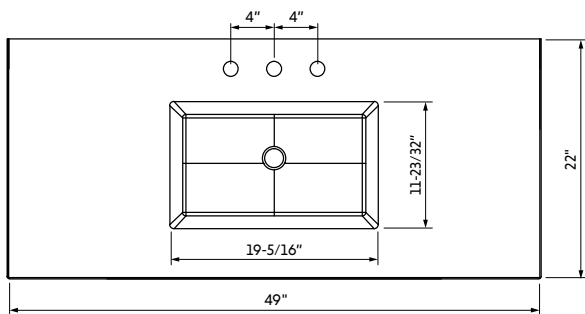

TOP SPECIFICATIONS - LAVANTE

The below vanity tops with integrated rectangle bowl fit all of the vanity collections (except Clairemont & Compton). Special top configurations are marked with asterisks.

TOPR25LA

TOPR31LA

TOPR37LA

TOPR37LACAD-ADD*

TOPR37LAAST**

TOPR49LA

TOPR61SLA***

TOPR61LA

*Fits the 36" Cade and Addington vanities only. **Fits the 36" Astoria vanity only. ***Fits the 60" single bowl vanity only.