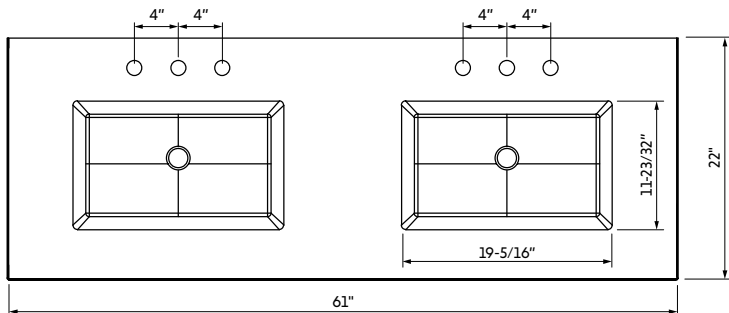

TOP SPECIFICATIONS - LAVANTE

The below vanity tops with integrated rectangle bowl fit all of the vanity collections (except Clairemont & Compton). Special top configurations are marked with asterisks.

TOPR25LA

TOPR31LA

TOPR37LA

TOPR37LACAD-ADD*

TOPR37LAAST**

TOPR49LA

TOPR61SLA***

TOPR61LA

*Fits the 36" Cade and Addington vanities only. **Fits the 36" Astoria vanity only. ***Fits the 60" single bowl vanity only.