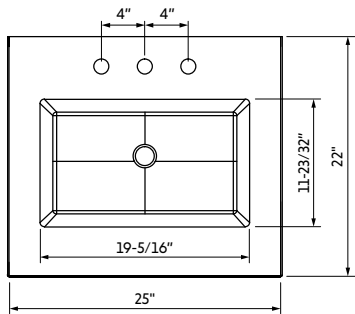

TOP SPECIFICATIONS - LAVANTE

The below vanity tops with integrated rectangle bowl fit all of the vanity collections (except Clairemont & Compton). Special top configurations are marked with asterisks.

TOPR25LA

TOPR31LA

TOPR37LA

TOPR37LACAD-ADD*

TOPR37LAAST**

TOPR49LA

TOPR61SLA***

TOPR61LA

*Fits the 36" Cade and Addington vanities only. **Fits the 36" Astoria vanity only. ***Fits the 60" single bowl vanity only.