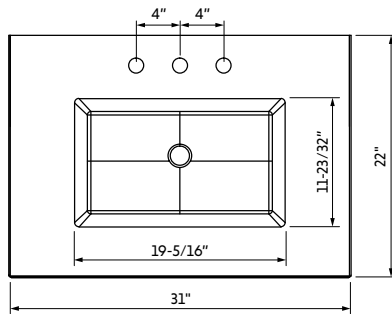

TOP SPECIFICATIONS - LAVANTE

The below vanity tops with integrated rectangle bowl fit all of the vanity collections (except Clairemont & Compton). Special top configurations are marked with asterisks.

TOPR25LA

TOPR31LA

TOPR37LA

TOPR37LACAD-ADD*

TOPR37LAAST**

TOPR49LA

TOPR61SLA***

TOPR61LA

*Fits the 36" Cade and Addington vanities only. **Fits the 36" Astoria vanity only. ***Fits the 60" single bowl vanity only.