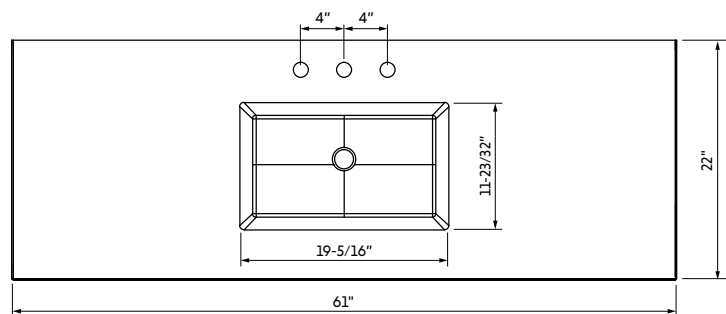

TOP SPECIFICATIONS - LAVANTE

The below vanity tops with integrated rectangle bowl fit all of the vanity collections (except Clairemont & Compton). Special top configurations are marked with asterisks.

TOPR25LA

TOPR31LA

TOPR37LA

TOPR37LACAD-ADD*

TOPR37LAAST**

TOPR49LA

TOPR61SLA***

TOPR61LA

*Fits the 36" Cade and Addington vanities only. **Fits the 36" Astoria vanity only. ***Fits the 60" single bowl vanity only.