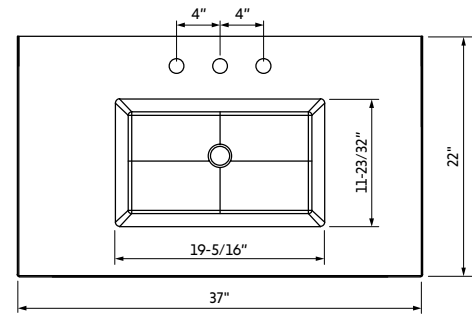

TOP SPECIFICATIONS - LAVANTE

The below vanity tops with integrated rectangle bowl fit all of the vanity collections (except Clairemont & Compton). Special top configurations are marked with asterisks.

TOPR25LA

TOPR31LA

TOPR37LA

TOPR37LACAD-ADD*

TOPR37LAAST**

TOPR49LA

TOPR61SLA***

TOPR61LA

*Fits the 36" Cade and Addington vanities only. **Fits the 36" Astoria vanity only. ***Fits the 60" single bowl vanity only.