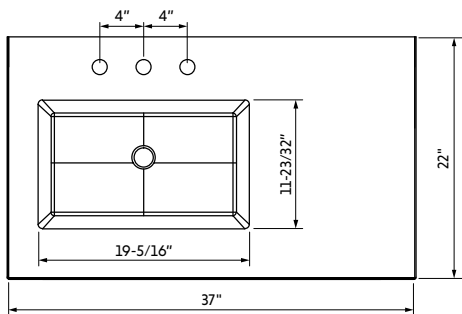

TOP SPECIFICATIONS - LAVANTE

The below vanity tops with integrated rectangle bowl fit all of the vanity collections (except Clairemont & Compton). Special top configurations are marked with asterisks.

TOPR25LA

TOPR31LA

TOPR37LA

TOPR37LACAD-ADD*

TOPR37LAAST**

TOPR49LA

TOPR61SLA***

TOPR61LA

*Fits the 36" Cade and Addington vanities only. **Fits the 36" Astoria vanity only. ***Fits the 60" single bowl vanity only.