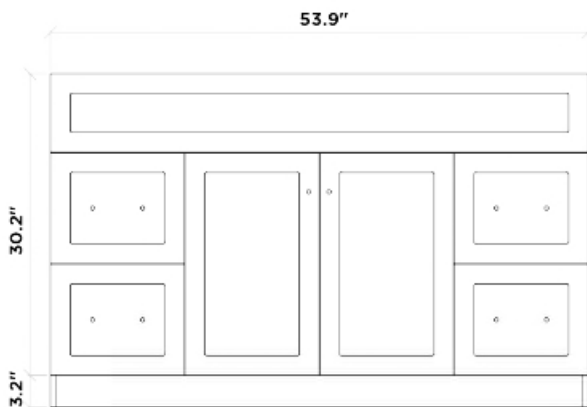

ARIEL

Hamlet 54" Base Cabinet

BASE CABINET

CABINET SIZE

54"W × 21.5"D × 33.5"H

FEATURES

- Hardwood Plywood Construction
- Two soft-closing doors with adjustable hinges
- Four soft-closing drawers with under-mount drawer glides
- Dove-tail construction drawer boxes
- Satin nickel finish hardware

FRONT VIEW

BACK VIEW

SIDE VIEW