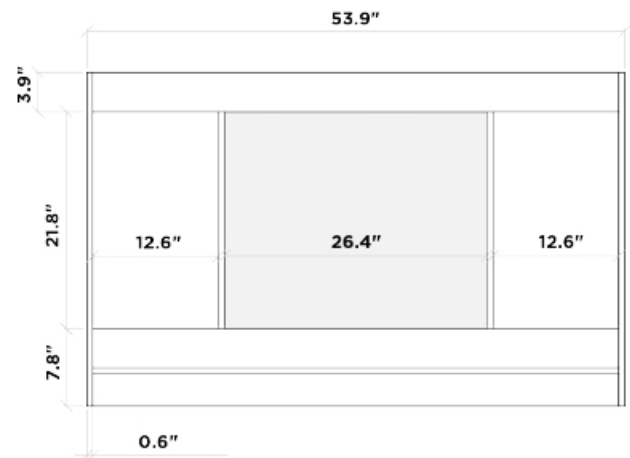

ARIEL

Hamlet 54" Base Cabinet

BASE CABINET

CABINET SIZE

54"W × 21.5"D × 33.5"H

FEATURES

- Hardwood Plywood Construction
- Two soft-closing doors with adjustable hinges
- Four soft-closing drawers with under-mount drawer glides
- Dove-tail construction drawer boxes
- Satin nickel finish hardware

FRONT VIEW

BACK VIEW

SIDE VIEW