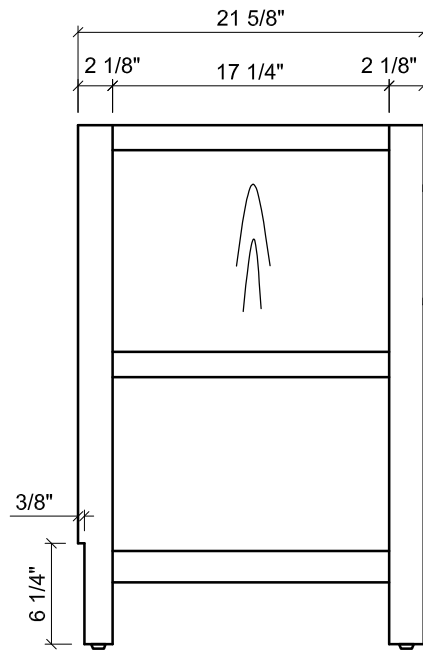

FRONT VIEW

SIDE VIEW

BACK VIEW

TOP VIEW

∴kitchensource.com
 ☎ 1.800.667.8721

Empire Industries	Project: PRIVA
Item: PRIVA 31" (1 of 2)	Date: 2010-09-15

SECTION A-A

SECTION B-B

TOP VIEW

●●kitchensource.com
☎ 1.800.667.8721

Empire Industries	Project: PRIVA
Item: PRIVA 31" (2 of 2)	Date: 2010-09-15