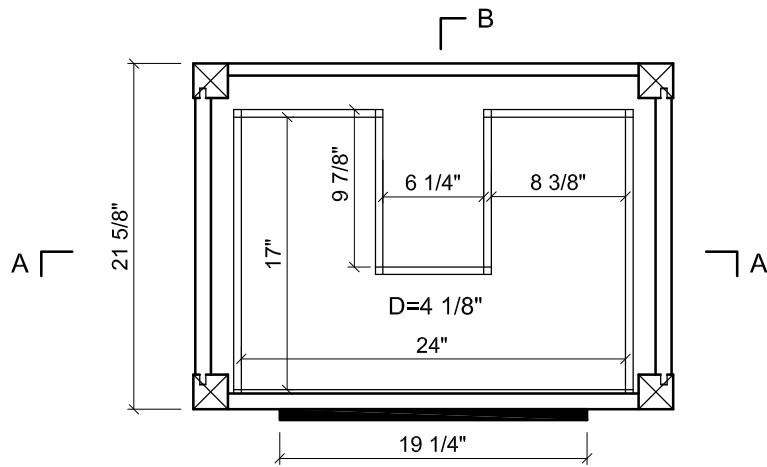

FRONT VIEW

SIDE VIEW

BACK VIEW

TOP VIEW

∴kitchensource.com
 ☎ 1.800.667.8721

Empire Industries	Project: PRIVA
Item: PRIVA 31" (1 of 2)	Date: 2010-09-15

SECTION A-A

SECTION B-B