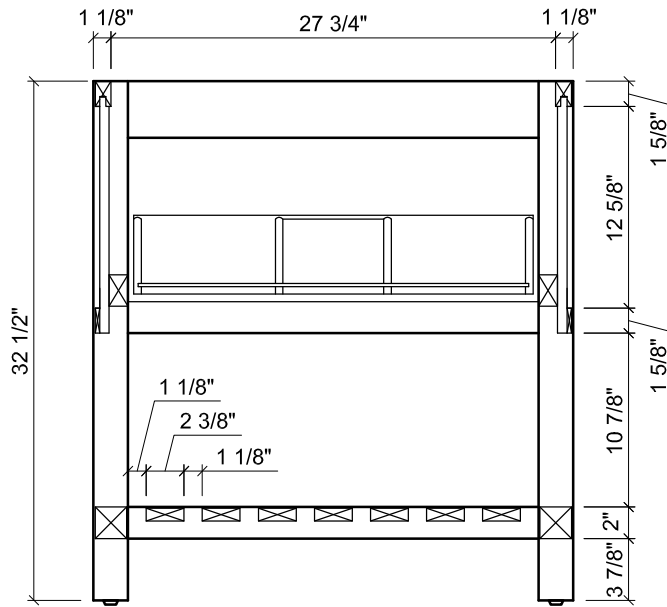

FRONT VIEW

SIDE VIEW

BACK VIEW

TOP VIEW

∴kitchensource.com
 ☎ 1.800.667.8721

Empire Industries	Project: PRIVA
Item: PRIVA 31" (1 of 2)	Date: 2010-09-15

SECTION A-A

SECTION B-B