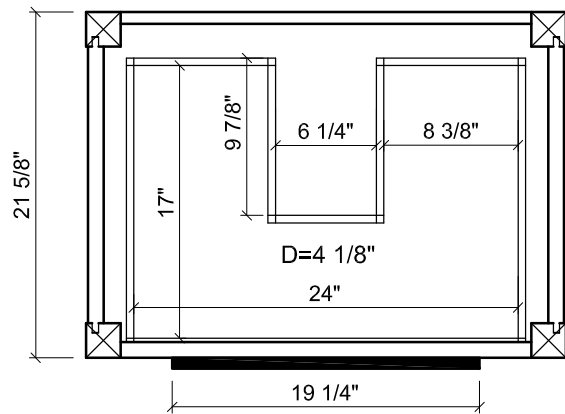

FRONT VIEW

SIDE VIEW

BACK VIEW

TOP VIEW

∴kitchensource.com
 ☎ 1.800.667.8721

Empire Industries	Project: PRIVA
Item: PRIVA 31" (1 of 2)	Date: 2010-09-15

SECTION A-A

SECTION B-B