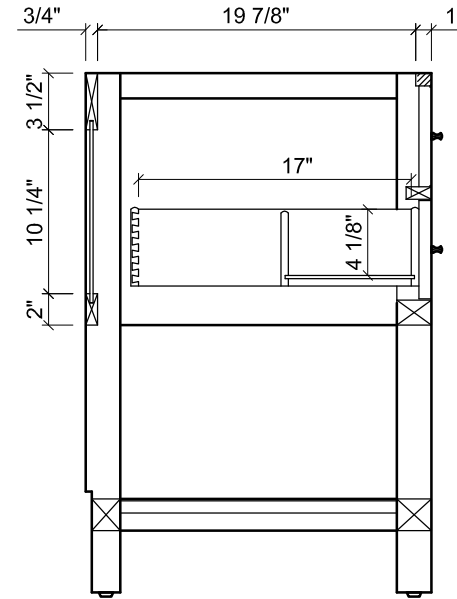

FRONT VIEW

SIDE VIEW

BACK VIEW

TOP VIEW

∴kitchensource.com
 ☎ 1.800.667.8721

Empire Industries	Project: PRIVA
Item: PRIVA 31" (1 of 2)	Date: 2010-09-15

SECTION A-A

SECTION B-B

TOP VIEW

●●kitchensource.com
☎ 1.800.667.8721

Empire Industries	Project: PRIVA
Item: PRIVA 31" (2 of 2)	Date: 2010-09-15