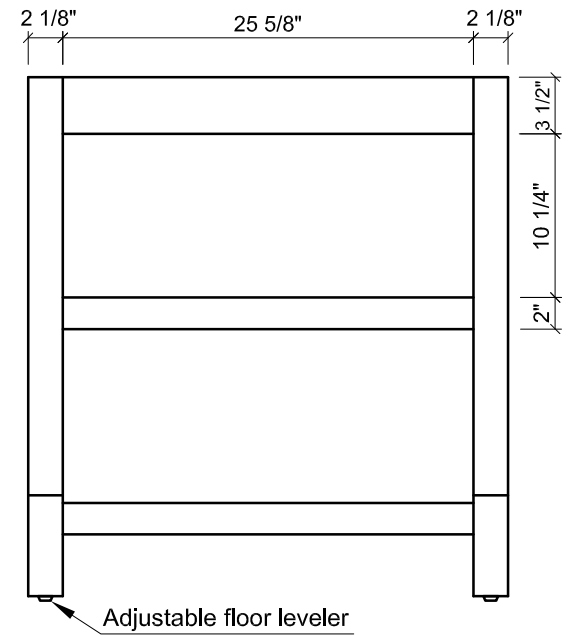

FRONT VIEW

SIDE VIEW

BACK VIEW

TOP VIEW

∴kitchensource.com
 ☎ 1.800.667.8721

Empire Industries	Project: PRIVA
Item: PRIVA 31" (1 of 2)	Date: 2010-09-15

SECTION A-A

SECTION B-B