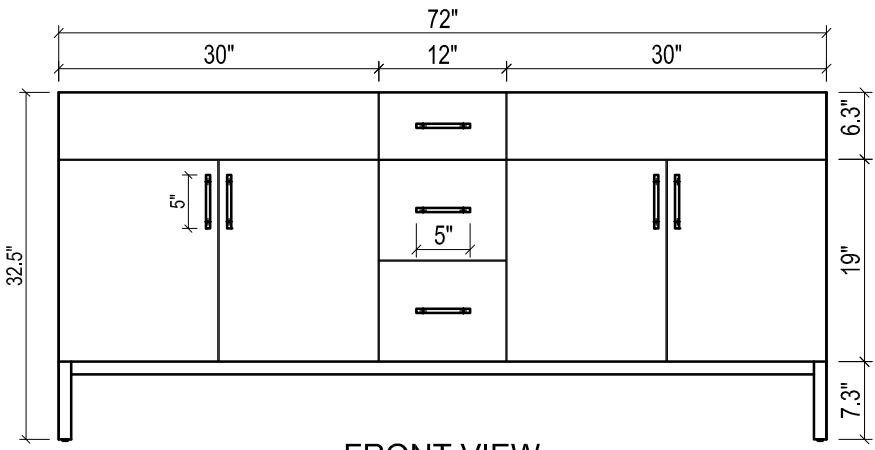

## DAYTONA FOR STONE TOP

- WALL HUNG option is also available for this model. Vanity height without legs is 25.3".
- Quality metal BLUM (or BLUM equivalent) soft-closing hinges and/or drawer hardware are included.
- Matching standard stone countertop: 73" x 22 1/4". We offer GRANITE, MARBLE or QUARTZ stones in various models, thicknesses and cut-outs.

FRONT VIEW

SIDE VIEW

TOP VIEW

BACK VIEW