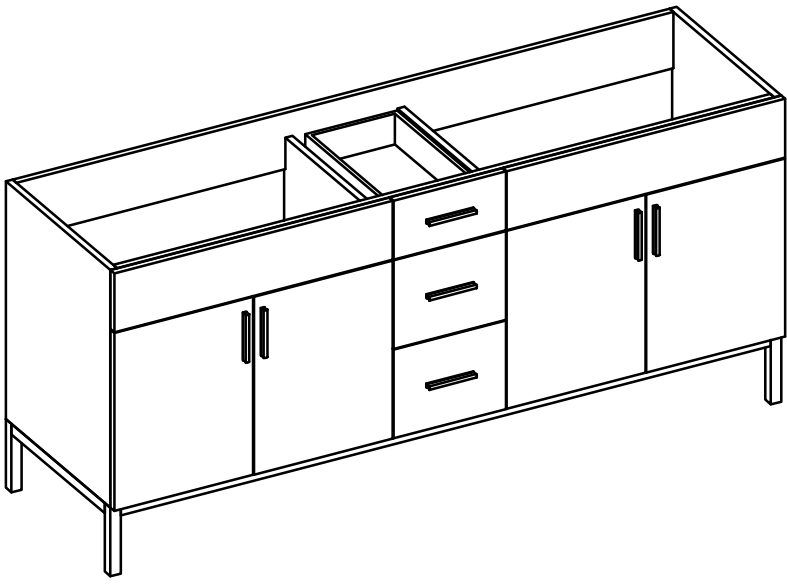

## DAYTONA FOR STONE TOP

- WALL HUNG option is also available for this model. Vanity height without legs is 25.3".
- Quality metal BLUM (or BLUM equivalent) soft-closing hinges and/or drawer hardware are included.
- Matching standard stone countertop: 73" x 22 1/4". We offer GRANITE, MARBLE or QUARTZ stones in various models, thicknesses and cut-outs.

FRONT VIEW

SIDE VIEW

TOP VIEW

BACK VIEW