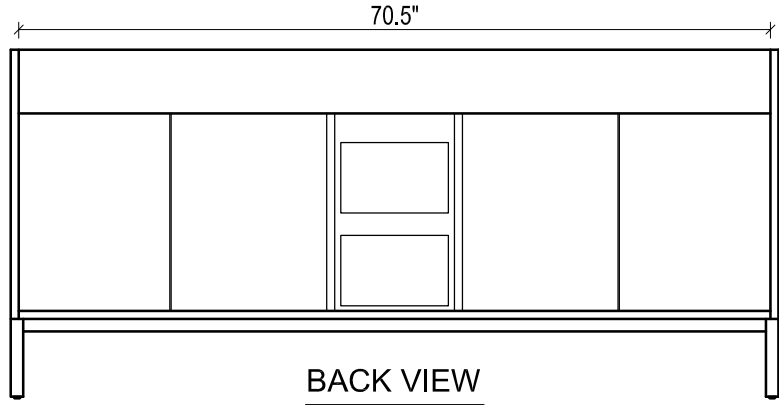

## DAYTONA FOR STONE TOP

- WALL HUNG option is also available for this model. Vanity height without legs is 25.3".
- Quality metal BLUM (or BLUM equivalent) soft-closing hinges and/or drawer hardware are included.
- Matching standard stone countertop: 73" x 22 1/4". We offer GRANITE, MARBLE or QUARTZ stones in various models, thicknesses and cut-outs.

FRONT VIEW

SIDE VIEW

TOP VIEW

BACK VIEW