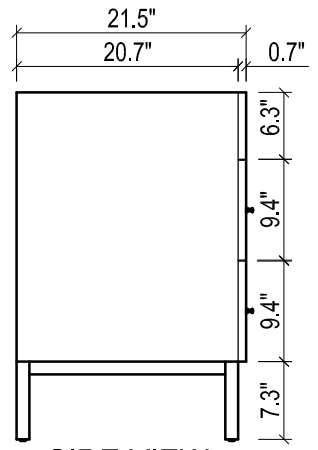

## DAYTONA FOR STONE TOP

- WALL HUNG option is also available for this model. Vanity height without legs is 25.3".
- Quality metal BLUM (or BLUM equivalent) soft-closing hinges and/or drawer hardware are included.
- Matching standard stone countertop: 73" x 22 1/4". We offer GRANITE, MARBLE or QUARTZ stones in various models, thicknesses and cut-outs.

FRONT VIEW

SIDE VIEW

TOP VIEW

BACK VIEW