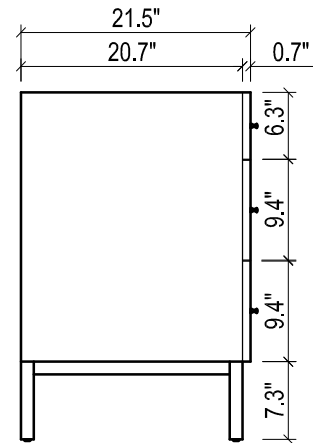

## DAYTONA FOR STONE TOP

- WALL HUNG option is also available for this model. Vanity height without legs is 25.3".
- Quality metal BLUM (or BLUM equivalent) soft-closing hinges and/or drawer hardware are included.
- Matching standard stone countertop: 61" x 22 1/4". We offer GRANITE, MARBLE or QUARTZ stones in various models, thicknesses and cut-outs.

FRONT VIEW

SIDE VIEW

TOP VIEW

BACK VIEW