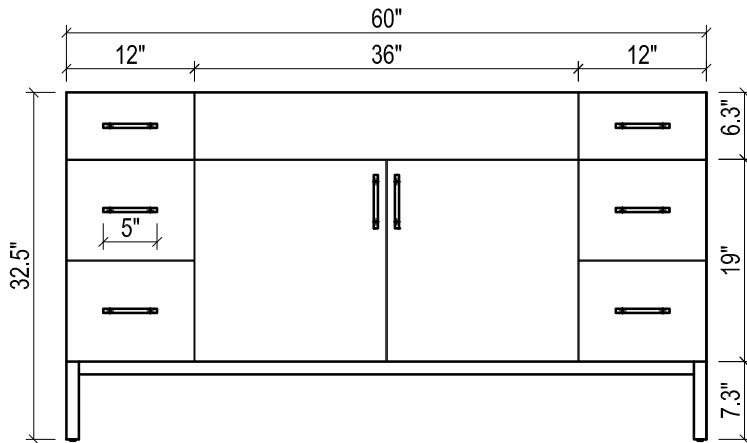

## DAYTONA FOR STONE TOP

- WALL HUNG option is also available for this model. Vanity height without legs is 25.3".
- Quality metal BLUM (or BLUM equivalent) soft-closing hinges and/or drawer hardware are included.
- Matching standard stone countertop: 61" x 22 1/4". We offer GRANITE, MARBLE or QUARTZ stones in various models, thicknesses and cut-outs.

FRONT VIEW

SIDE VIEW

TOP VIEW

BACK VIEW