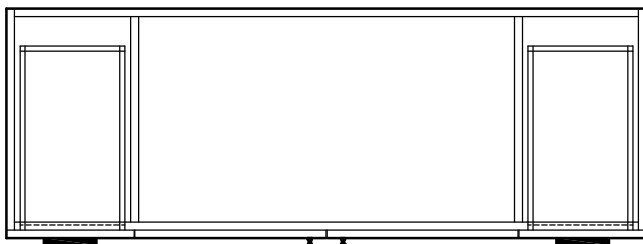

## DAYTONA FOR STONE TOP

- WALL HUNG option is also available for this model. Vanity height without legs is 25.3".
- Quality metal BLUM (or BLUM equivalent) soft-closing hinges and/or drawer hardware are included.
- Matching standard stone countertop: 61" x 22 1/4". We offer GRANITE, MARBLE or QUARTZ stones in various models, thicknesses and cut-outs.

FRONT VIEW

SIDE VIEW

TOP VIEW

BACK VIEW