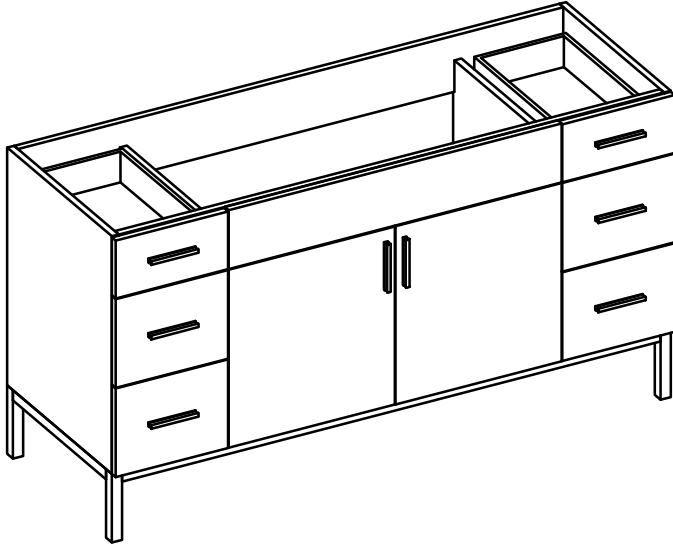

## DAYTONA FOR STONE TOP

- WALL HUNG option is also available for this model. Vanity height without legs is 25.3".
- Quality metal BLUM (or BLUM equivalent) soft-closing hinges and/or drawer hardware are included.
- Matching standard stone countertop: 61" x 22 1/4". We offer GRANITE, MARBLE or QUARTZ stones in various models, thicknesses and cut-outs.

FRONT VIEW

SIDE VIEW

TOP VIEW

BACK VIEW