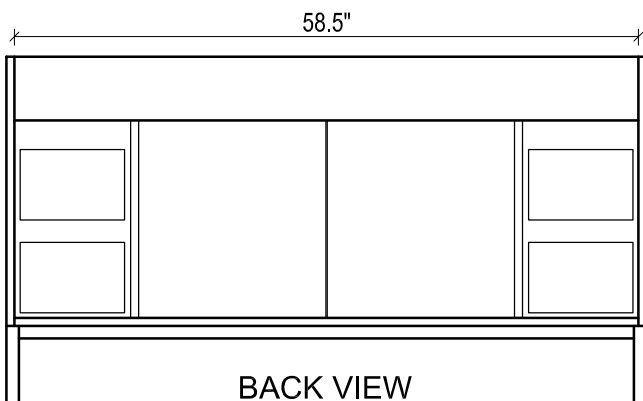

## DAYTONA FOR STONE TOP

- WALL HUNG option is also available for this model. Vanity height without legs is 25.3".
- Quality metal BLUM (or BLUM equivalent) soft-closing hinges and/or drawer hardware are included.
- Matching standard stone countertop: 61" x 22 1/4". We offer GRANITE, MARBLE or QUARTZ stones in various models, thicknesses and cut-outs.

FRONT VIEW

SIDE VIEW

TOP VIEW

BACK VIEW