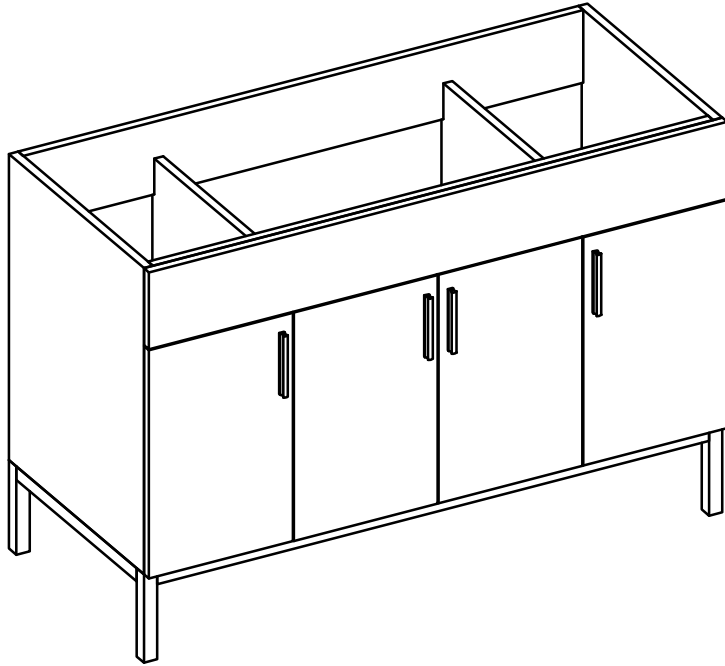

## DAYTONA FOR STONE TOP

- WALL HUNG option is also available for this model. Vanity height without legs is 25.3".
- Quality metal BLUM (or BLUM equivalent) soft-closing hinges and/or drawer hardware are included.
- Matching standard stone countertop: 49" x 22 1/4". We offer GRANITE, MARBLE or QUARTZ stones in various models, thicknesses and cut-outs.

FRONT VIEW

SIDE VIEW

TOP VIEW

BACK VIEW