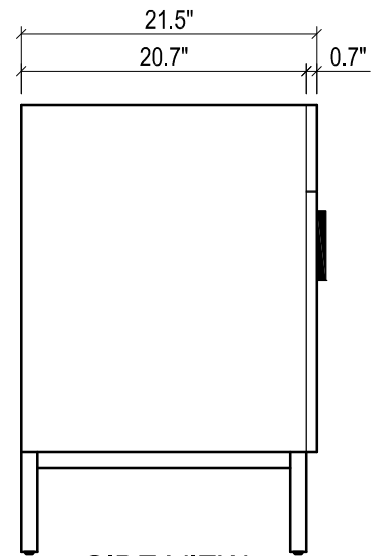

## DAYTONA FOR STONE TOP

- WALL HUNG option is also available for this model. Vanity height without legs is 25.3".
- Quality metal BLUM (or BLUM equivalent) soft-closing hinges and/or drawer hardware are included.
- Matching standard stone countertop: 49" x 22 1/4". We offer GRANITE, MARBLE or QUARTZ stones in various models, thicknesses and cut-outs.

FRONT VIEW

SIDE VIEW

TOP VIEW

BACK VIEW