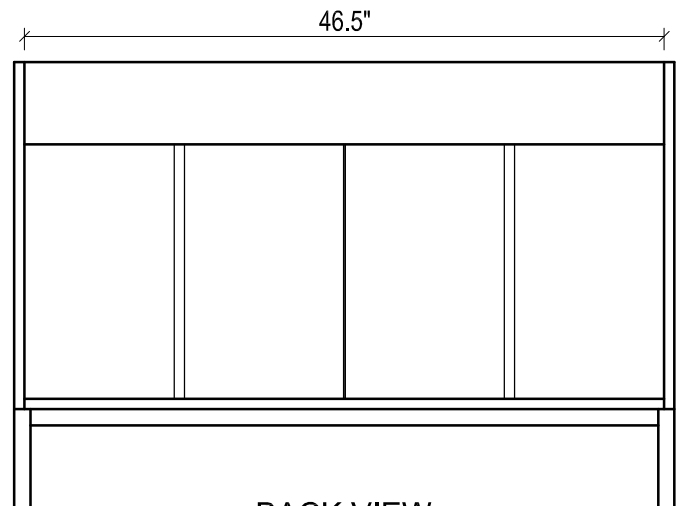

## DAYTONA FOR STONE TOP

- WALL HUNG option is also available for this model. Vanity height without legs is 25.3".
- Quality metal BLUM (or BLUM equivalent) soft-closing hinges and/or drawer hardware are included.
- Matching standard stone countertop: 49" x 22 1/4". We offer GRANITE, MARBLE or QUARTZ stones in various models, thicknesses and cut-outs.

FRONT VIEW

SIDE VIEW

TOP VIEW

BACK VIEW