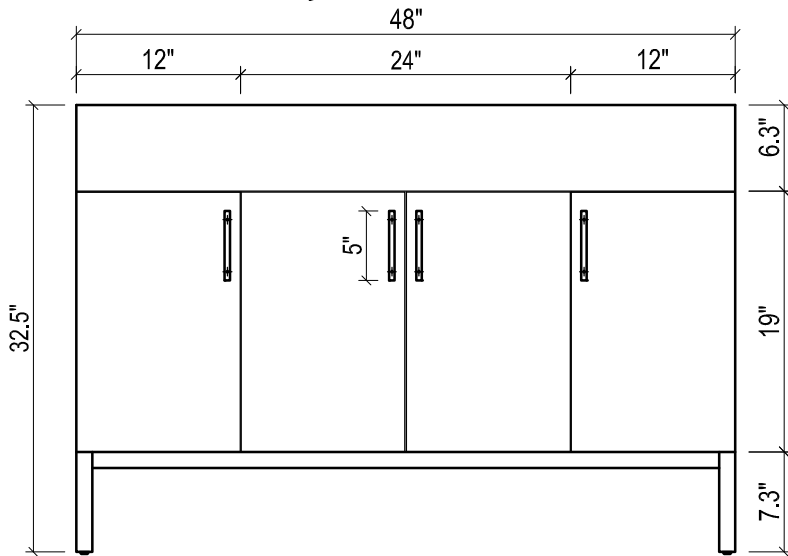

## DAYTONA FOR STONE TOP

- WALL HUNG option is also available for this model. Vanity height without legs is 25.3".
- Quality metal BLUM (or BLUM equivalent) soft-closing hinges and/or drawer hardware are included.
- Matching standard stone countertop: 49" x 22 1/4". We offer GRANITE, MARBLE or QUARTZ stones in various models, thicknesses and cut-outs.

FRONT VIEW

SIDE VIEW

TOP VIEW

BACK VIEW