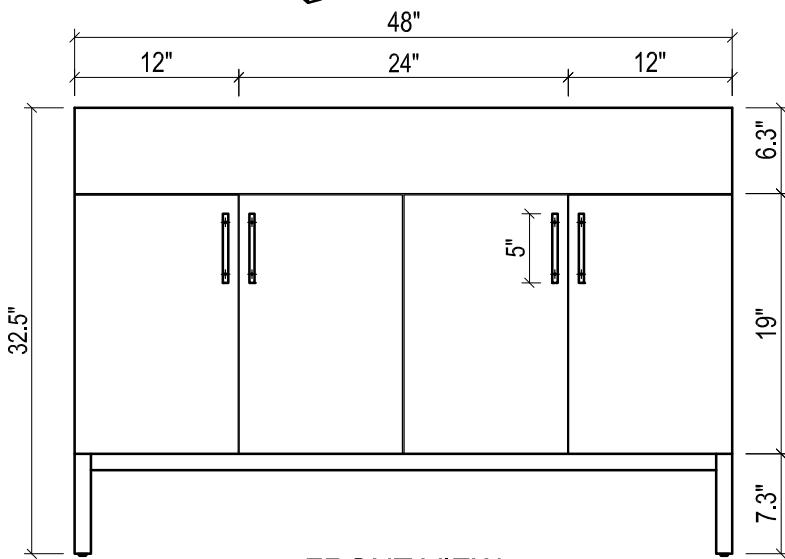

DAYTONA FOR STONE TOP

- WALL HUNG option is also available for this model. Vanity height without legs is 25.3".
- Quality metal BLUM (or BLUM equivalent) soft-closing hinges and/or drawer hardware are included.
- Matching standard stone countertop: 49" x 22 1/4". We offer GRANITE, MARBLE or QUARTZ stones in various models, thicknesses and cut-outs.

FRONT VIEW

SIDE VIEW

TOP VIEW

BACK VIEW