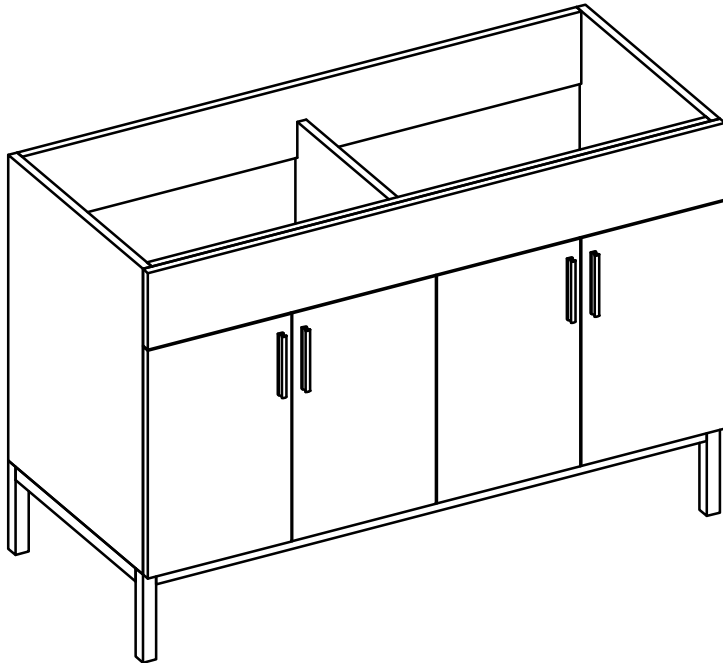

DAYTONA FOR STONE TOP

- WALL HUNG option is also available for this model. Vanity height without legs is 25.3".
- Quality metal BLUM (or BLUM equivalent) soft-closing hinges and/or drawer hardware are included.
- Matching standard stone countertop: 49" x 22 1/4". We offer GRANITE, MARBLE or QUARTZ stones in various models, thicknesses and cut-outs.

FRONT VIEW

SIDE VIEW

TOP VIEW

BACK VIEW