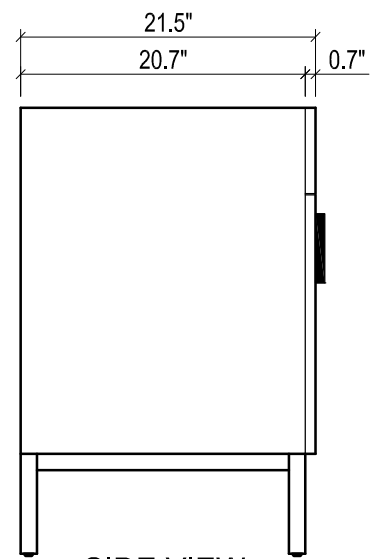

DAYTONA FOR STONE TOP

- WALL HUNG option is also available for this model. Vanity height without legs is 25.3".
- Quality metal BLUM (or BLUM equivalent) soft-closing hinges and/or drawer hardware are included.
- Matching standard stone countertop: 49" x 22 1/4". We offer GRANITE, MARBLE or QUARTZ stones in various models, thicknesses and cut-outs.

FRONT VIEW

SIDE VIEW

TOP VIEW

BACK VIEW