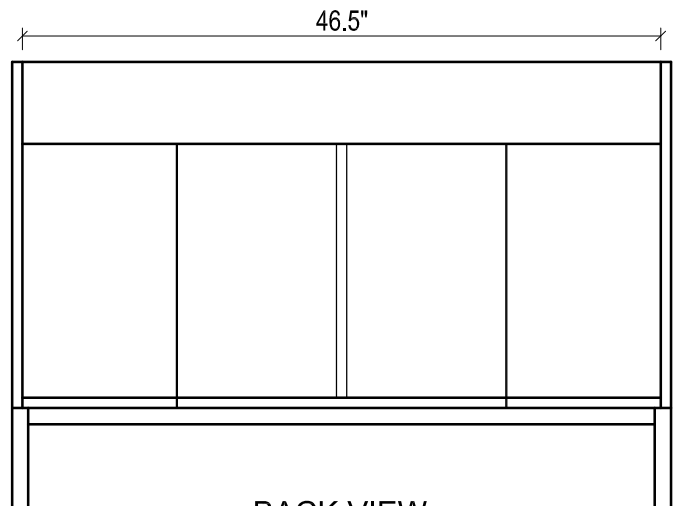

DAYTONA FOR STONE TOP

- WALL HUNG option is also available for this model. Vanity height without legs is 25.3".
- Quality metal BLUM (or BLUM equivalent) soft-closing hinges and/or drawer hardware are included.
- Matching standard stone countertop: 49" x 22 1/4". We offer GRANITE, MARBLE or QUARTZ stones in various models, thicknesses and cut-outs.

FRONT VIEW

SIDE VIEW

TOP VIEW

BACK VIEW