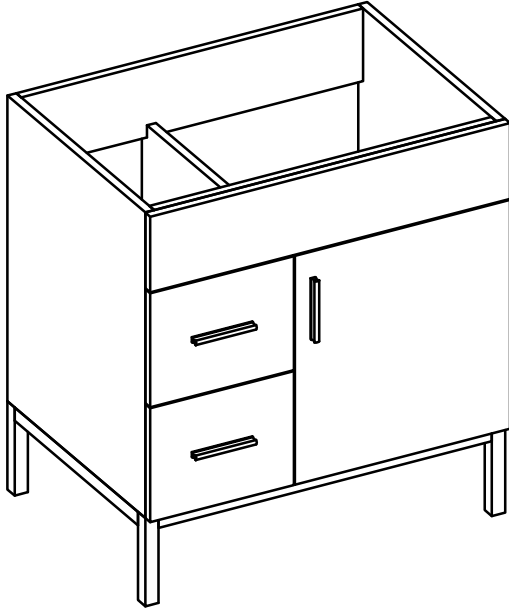

DAYTONA FOR STONE TOP

- WALL HUNG option is also available for this model. Vanity height without legs is 25.3".
- Quality metal BLUM (or BLUM equivalent) soft-closing hinges and/or drawer hardware are included.
- Matching standard stone countertop: 31" x 22 1/4". We offer GRANITE, MARBLE or QUARTZ stones in various models, thicknesses and cut-outs.
- Drawers can be placed on Right or Left sides.

FRONT VIEW

SIDE VIEW

TOP VIEW

BACK VIEW