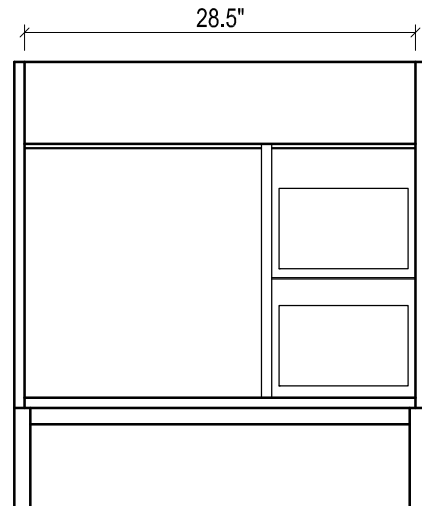

DAYTONA FOR STONE TOP

- WALL HUNG option is also available for this model. Vanity height without legs is 25.3".
- Quality metal BLUM (or BLUM equivalent) soft-closing hinges and/or drawer hardware are included.
- Matching standard stone countertop: 31" x 22 1/4". We offer GRANITE, MARBLE or QUARTZ stones in various models, thicknesses and cut-outs.
- Drawers can be placed on Right or Left sides.

FRONT VIEW

SIDE VIEW

TOP VIEW

BACK VIEW