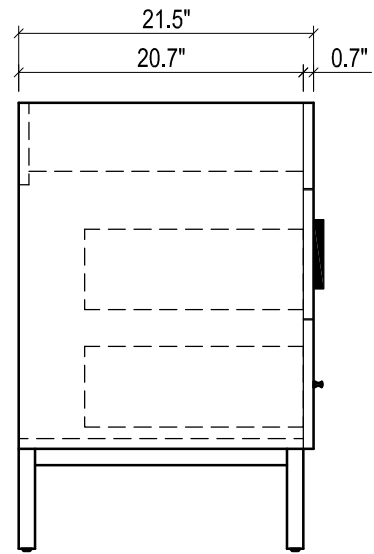

DAYTONA FOR STONE TOP

- WALL HUNG option is also available for this model. Vanity height without legs is 25.3".
- Quality metal BLUM (or BLUM equivalent) soft-closing hinges and/or drawer hardware are included.
- Matching standard stone countertop: 31" x 22 1/4". We offer GRANITE, MARBLE or QUARTZ stones in various models, thicknesses and cut-outs.
- Drawers can be placed on Right or Left sides.

FRONT VIEW

SIDE VIEW

TOP VIEW

BACK VIEW