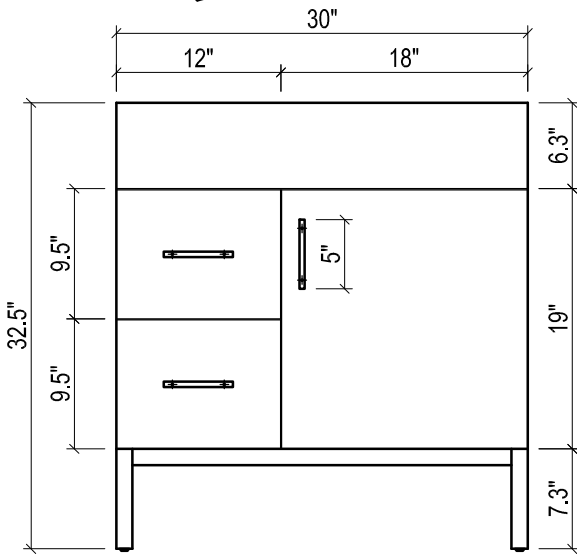

DAYTONA FOR STONE TOP

- WALL HUNG option is also available for this model. Vanity height without legs is 25.3".
- Quality metal BLUM (or BLUM equivalent) soft-closing hinges and/or drawer hardware are included.
- Matching standard stone countertop: 31" x 22 1/4". We offer GRANITE, MARBLE or QUARTZ stones in various models, thicknesses and cut-outs.
- Drawers can be placed on Right or Left sides.

FRONT VIEW

SIDE VIEW

TOP VIEW

BACK VIEW