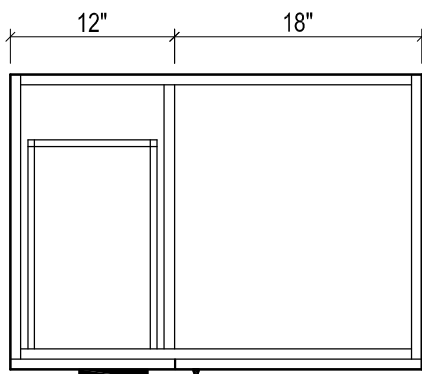

DAYTONA FOR STONE TOP

- WALL HUNG option is also available for this model. Vanity height without legs is 25.3".
- Quality metal BLUM (or BLUM equivalent) soft-closing hinges and/or drawer hardware are included.
- Matching standard stone countertop: 31" x 22 1/4". We offer GRANITE, MARBLE or QUARTZ stones in various models, thicknesses and cut-outs.
- Drawers can be placed on Right or Left sides.

FRONT VIEW

SIDE VIEW

TOP VIEW

BACK VIEW