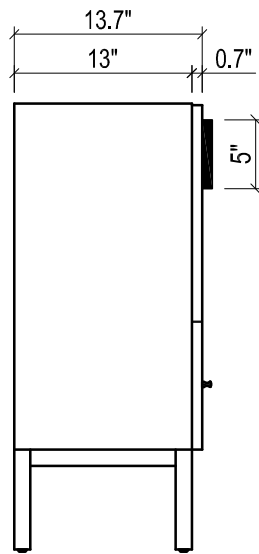

FRONT VIEW

SIDE VIEW

BACK VIEW

KIRA CERAMIC SINK

(available in 1 hole or 8" faucet drills)

TOP VIEW

SIDE VIEW

METROPOLITAN FOR VILLA

- WALL HUNG option is also available for this model.
Vanity height without legs is 25.3".
- Quality metal BLUM (or BLUM equivalent) soft-closing hinges and/or drawer hardware are included.

FRONT VIEW

SIDE VIEW

BACK VIEW

VILLA CERAMIC SINK

TOP VIEW

SIDE VIEW

BACK VIEW