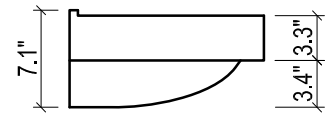

METROPOLITAN FOR VILLA

- WALL HUNG option is also available for this model.
  Vanity height without legs is 25.3".
- Quality metal BLUM (or BLUM equivalent) soft-closing hinges and/or drawer hardware are included.

VILLA CERAMIC SINK

SIDE VIEW