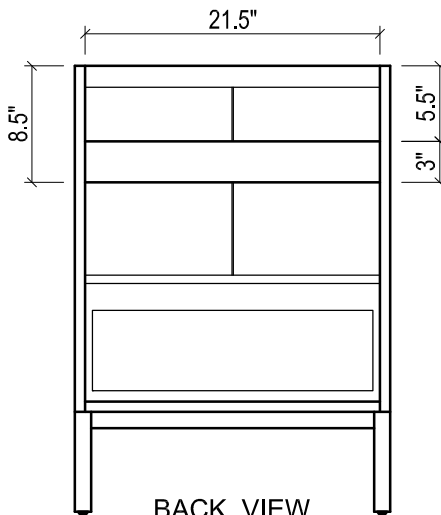

FRONT VIEW

SIDE VIEW

BACK VIEW

KIRA CERAMIC SINK

(available in 1 hole or 8" faucet drills)

TOP VIEW

SIDE VIEW

METROPOLITAN FOR VILLA

- WALL HUNG option is also available for this model.
Vanity height without legs is 25.3".
- Quality metal BLUM (or BLUM equivalent) soft-closing hinges and/or drawer hardware are included.

FRONT VIEW

SIDE VIEW

BACK VIEW

VILLA CERAMIC SINK

TOP VIEW

SIDE VIEW

BACK VIEW