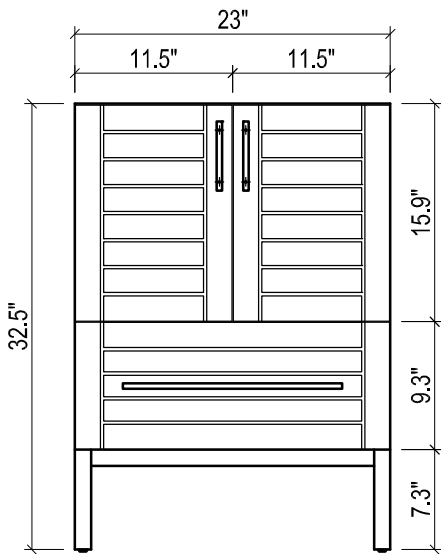

METROPOLITAN FOR KIRA

- WALL HUNG option is also available for this model. Vanity height without legs is 25.3".
- Quality metal BLUM (or BLUM equivalent) soft-closing hinges and/or drawer hardware are included.

FRONT VIEW

SIDE VIEW

BACK VIEW

KIRA CERAMIC SINK

(available in 1 hole or 8" faucet drills)

TOP VIEW

SIDE VIEW

METROPOLITAN FOR VILLA

- WALL HUNG option is also available for this model.
Vanity height without legs is 25.3".
- Quality metal BLUM (or BLUM equivalent) soft-closing hinges and/or drawer hardware are included.

FRONT VIEW

SIDE VIEW

BACK VIEW

VILLA CERAMIC SINK

TOP VIEW

SIDE VIEW

BACK VIEW