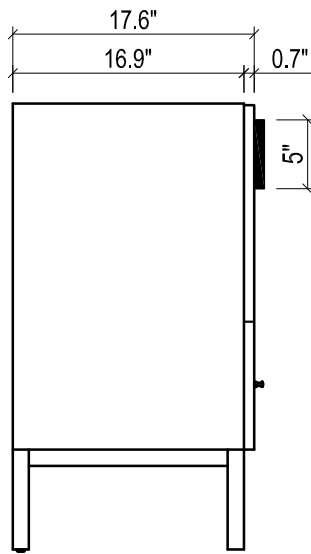

METROPOLITAN FOR KIRA

- WALL HUNG option is also available for this model. Vanity height without legs is 25.3".
- Quality metal BLUM (or BLUM equivalent) soft-closing hinges and/or drawer hardware are included.

FRONT VIEW

SIDE VIEW

BACK VIEW

KIRA CERAMIC SINK

(available in 1 hole or 8" faucet drills)

TOP VIEW

SIDE VIEW

METROPOLITAN FOR VILLA

- WALL HUNG option is also available for this model.
Vanity height without legs is 25.3".
- Quality metal BLUM (or BLUM equivalent) soft-closing hinges and/or drawer hardware are included.

FRONT VIEW

SIDE VIEW

BACK VIEW

VILLA CERAMIC SINK

TOP VIEW

SIDE VIEW

BACK VIEW