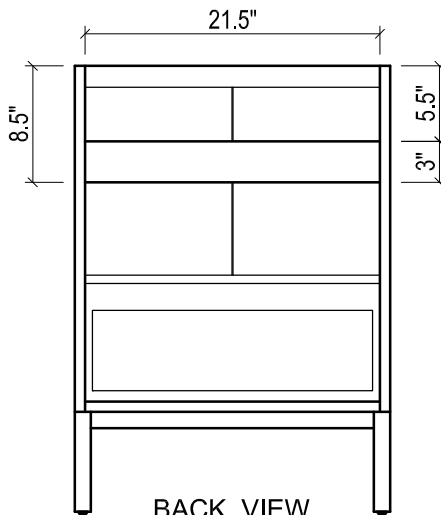

METROPOLITAN FOR KIRA

- WALL HUNG option is also available for this model. Vanity height without legs is 25.3".
- Quality metal BLUM (or BLUM equivalent) soft-closing hinges and/or drawer hardware are included.

FRONT VIEW

SIDE VIEW

BACK VIEW

KIRA CERAMIC SINK

(available in 1 hole or 8" faucet drills)

TOP VIEW

SIDE VIEW

METROPOLITAN FOR VILLA

- WALL HUNG option is also available for this model.
Vanity height without legs is 25.3".
- Quality metal BLUM (or BLUM equivalent) soft-closing hinges and/or drawer hardware are included.

FRONT VIEW

SIDE VIEW

BACK VIEW

VILLA CERAMIC SINK

TOP VIEW

SIDE VIEW

BACK VIEW