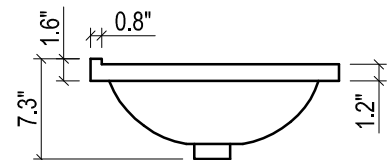

FRONT VIEW

SIDE VIEW

BACK VIEW

KIRA CERAMIC SINK

(available in 1 hole or 8" faucet drills)

TOP VIEW

SIDE VIEW

METROPOLITAN FOR VILLA

- WALL HUNG option is also available for this model.
Vanity height without legs is 25.3".
- Quality metal BLUM (or BLUM equivalent) soft-closing hinges and/or drawer hardware are included.

FRONT VIEW

SIDE VIEW