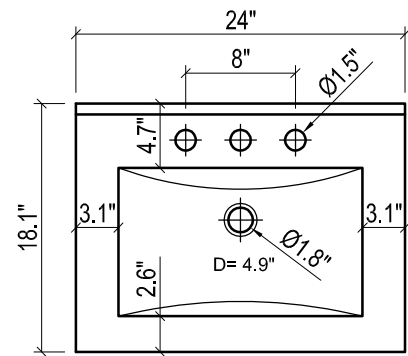

METROPOLITAN FOR KIRA

- WALL HUNG option is also available for this model. Vanity height without legs is 25.3".
- Quality metal BLUM (or BLUM equivalent) soft-closing hinges and/or drawer hardware are included.

FRONT VIEW

SIDE VIEW

BACK VIEW

KIRA CERAMIC SINK

(available in 1 hole or 8" faucet drills)

TOP VIEW

SIDE VIEW

METROPOLITAN FOR VILLA

- WALL HUNG option is also available for this model.
Vanity height without legs is 25.3".
- Quality metal BLUM (or BLUM equivalent) soft-closing hinges and/or drawer hardware are included.

FRONT VIEW

SIDE VIEW