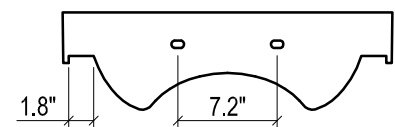

- WALL HUNG option is also available for this model.
Vanity height without legs is 25.3".
- Quality metal BLUM (or BLUM equivalent) soft-closing hinges and/or drawer hardware are included.

FRONT VIEW

SIDE VIEW

BACK VIEW

VILLA CERAMIC SINK

TOP VIEW

SIDE VIEW

BACK VIEW