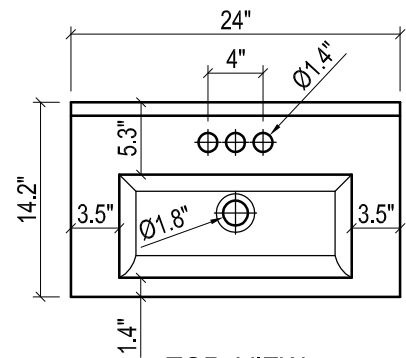

FRONT VIEW

SIDE VIEW

BACK VIEW

KIRA CERAMIC SINK

(available in 1 hole or 8" faucet drills)

TOP VIEW

SIDE VIEW

METROPOLITAN FOR VILLA

- WALL HUNG option is also available for this model.
Vanity height without legs is 25.3".
- Quality metal BLUM (or BLUM equivalent) soft-closing hinges and/or drawer hardware are included.

FRONT VIEW

SIDE VIEW

BACK VIEW

VILLA CERAMIC SINK

TOP VIEW

SIDE VIEW

BACK VIEW