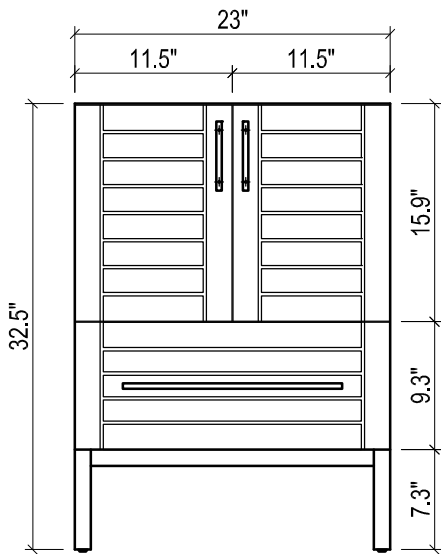

METROPOLITAN FOR KIRA

- WALL HUNG option is also available for this model. Vanity height without legs is 25.3".
- Quality metal BLUM (or BLUM equivalent) soft-closing hinges and/or drawer hardware are included.

FRONT VIEW

SIDE VIEW

BACK VIEW

KIRA CERAMIC SINK

(available in 1 hole or 8" faucet drills)

TOP VIEW

SIDE VIEW

METROPOLITAN FOR VILLA

- WALL HUNG option is also available for this model.
Vanity height without legs is 25.3".
- Quality metal BLUM (or BLUM equivalent) soft-closing hinges and/or drawer hardware are included.

FRONT VIEW

SIDE VIEW

BACK VIEW

VILLA CERAMIC SINK

TOP VIEW

SIDE VIEW

BACK VIEW