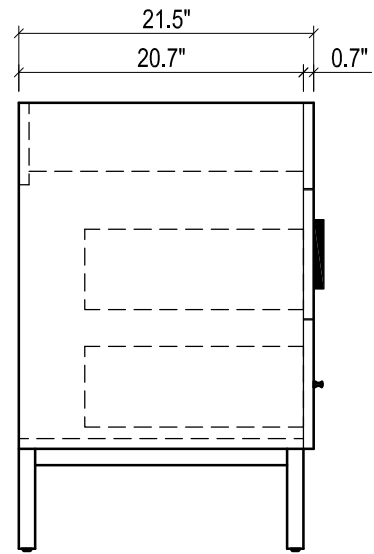

## DAYTONA FOR STONE TOP

- WALL HUNG option is also available for this model. Vanity height without legs is 25.3".
- Quality metal BLUM (or BLUM equivalent) soft-closing hinges and/or drawer hardware are included.
- Matching standard stone countertop: 25" x 22 1/4". We offer GRANITE, MARBLE or QUARTZ stones in various models, thicknesses and cut-outs.
- Drawers can be placed on Right or Left sides.

FRONT VIEW

SIDE VIEW

TOP VIEW

BACK VIEW