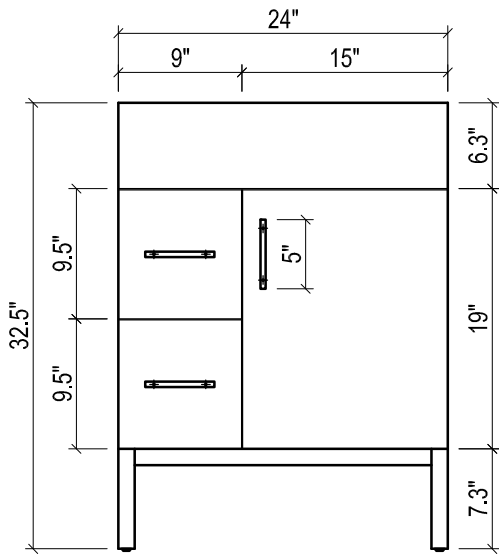

## DAYTONA FOR STONE TOP

- WALL HUNG option is also available for this model. Vanity height without legs is 25.3".
- Quality metal BLUM (or BLUM equivalent) soft-closing hinges and/or drawer hardware are included.
- Matching standard stone countertop: 25" x 22 1/4". We offer GRANITE, MARBLE or QUARTZ stones in various models, thicknesses and cut-outs.
- Drawers can be placed on Right or Left sides.

FRONT VIEW

SIDE VIEW

TOP VIEW

BACK VIEW