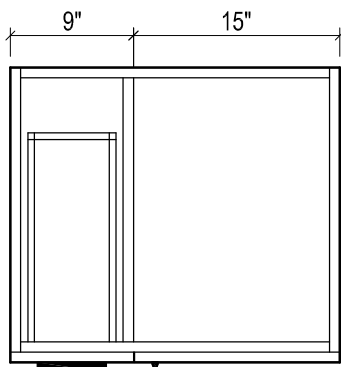

## DAYTONA FOR STONE TOP

- WALL HUNG option is also available for this model. Vanity height without legs is 25.3".
- Quality metal BLUM (or BLUM equivalent) soft-closing hinges and/or drawer hardware are included.
- Matching standard stone countertop: 25" x 22 1/4". We offer GRANITE, MARBLE or QUARTZ stones in various models, thicknesses and cut-outs.
- Drawers can be placed on Right or Left sides.

FRONT VIEW

SIDE VIEW

TOP VIEW

BACK VIEW