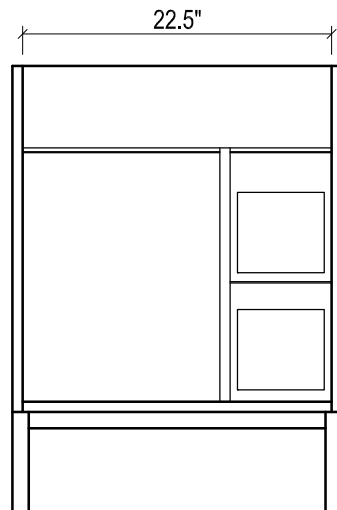

## DAYTONA FOR STONE TOP

- WALL HUNG option is also available for this model. Vanity height without legs is 25.3".
- Quality metal BLUM (or BLUM equivalent) soft-closing hinges and/or drawer hardware are included.
- Matching standard stone countertop: 25" x 22 1/4". We offer GRANITE, MARBLE or QUARTZ stones in various models, thicknesses and cut-outs.
- Drawers can be placed on Right or Left sides.

FRONT VIEW

SIDE VIEW

TOP VIEW

BACK VIEW