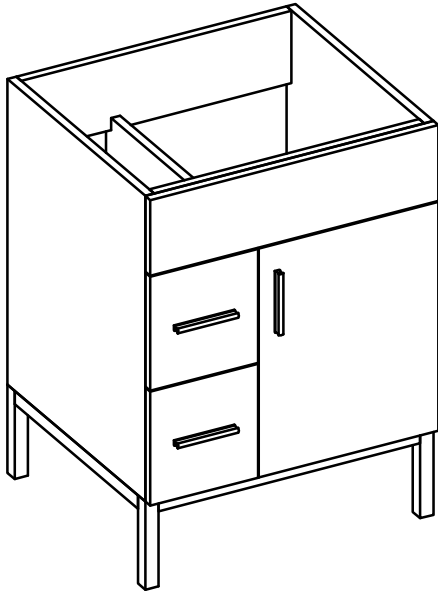

## DAYTONA FOR STONE TOP

- WALL HUNG option is also available for this model. Vanity height without legs is 25.3".
- Quality metal BLUM (or BLUM equivalent) soft-closing hinges and/or drawer hardware are included.
- Matching standard stone countertop: 25" x 22 1/4". We offer GRANITE, MARBLE or QUARTZ stones in various models, thicknesses and cut-outs.
- Drawers can be placed on Right or Left sides.

FRONT VIEW

SIDE VIEW

TOP VIEW

BACK VIEW