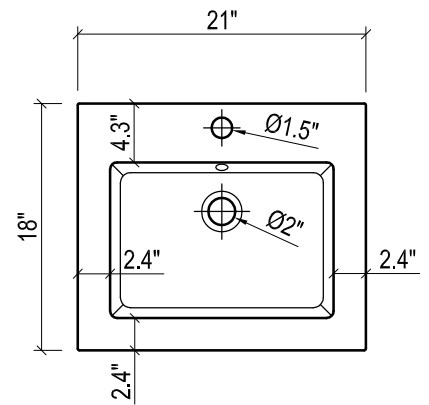

FRONT VIEW

SIDE VIEW

BACK VIEW

LAGUNA CERAMIC SINK

TOP VIEW

FRONT VIEW

SIDE VIEW

METROPOLITAN FOR MILANO

- WALL HUNG option is also available for this model.
Vanity height without legs is 25.3".
- Quality metal BLUM (or BLUM equivalent) soft-closing hinges and/or drawer hardware are included.

FRONT VIEW

SIDE VIEW