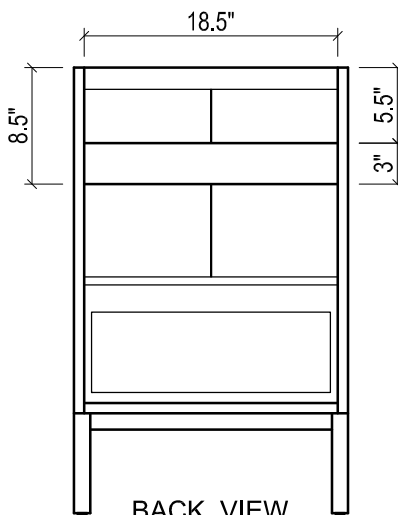

- WALL HUNG option is also available for this model.
Vanity height without legs is 25.3".
- Quality metal BLUM (or BLUM equivalent) soft-closing hinges and/or drawer hardware are included.

FRONT VIEW

SIDE VIEW

BACK VIEW

MILANO CERAMIC SINK

TOP VIEW

FRONT VIEW

BACK VIEW