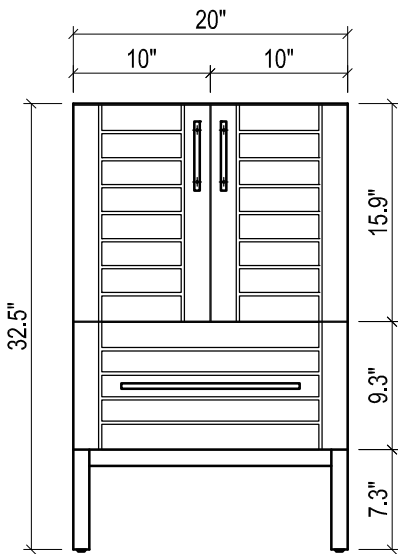

METROPOLITAN FOR LAGUNA

- WALL HUNG option is also available for this model.
Vanity height without legs is 25.3".
- Quality metal BLUM (or BLUM equivalent) soft-closing hinges and/or drawer hardware are included.

- WALL HUNG option is also available for this model.
Vanity height without legs is 25.3".
- Quality metal BLUM (or BLUM equivalent) soft-closing hinges and/or drawer hardware are included.

FRONT VIEW

SIDE VIEW