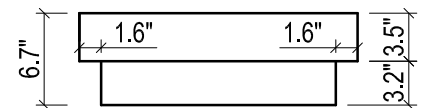

- WALL HUNG option is also available for this model.
Vanity height without legs is 25.3".
- Quality metal BLUM (or BLUM equivalent) soft-closing hinges and/or drawer hardware are included.

FRONT VIEW

SIDE VIEW

BACK VIEW

MILANO CERAMIC SINK

TOP VIEW

FRONT VIEW

BACK VIEW