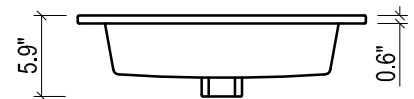

METROPOLITAN FOR LAGUNA

- WALL HUNG option is also available for this model.
  Vanity height without legs is 25.3".
- Quality metal BLUM (or BLUM equivalent) soft-closing hinges and/or drawer hardware are included.

LAGUNA CERAMIC SINK

FRONT VIEW