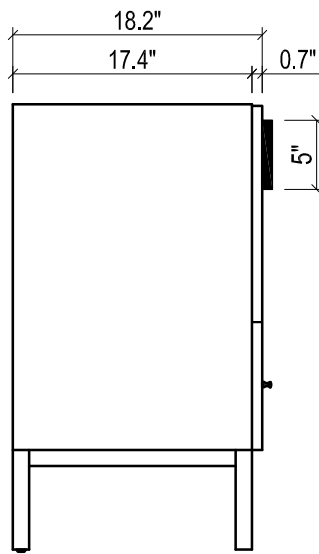

- WALL HUNG option is also available for this model.
Vanity height without legs is 25.3".
- Quality metal BLUM (or BLUM equivalent) soft-closing hinges and/or drawer hardware are included.

FRONT VIEW

SIDE VIEW

BACK VIEW

MILANO CERAMIC SINK

TOP VIEW

FRONT VIEW

BACK VIEW