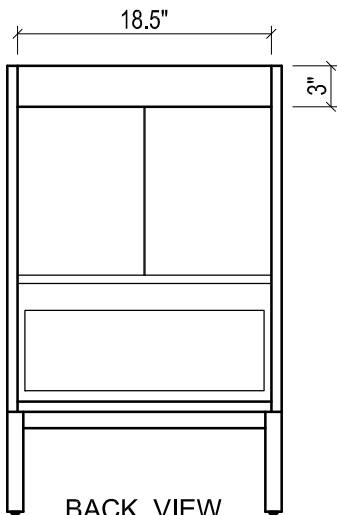

METROPOLITAN FOR LAGUNA

- WALL HUNG option is also available for this model.
  Vanity height without legs is 25.3".
- Quality metal BLUM (or BLUM equivalent) soft-closing hinges and/or drawer hardware are included.

BACK VIEW

LAGUNA CERAMIC SINK