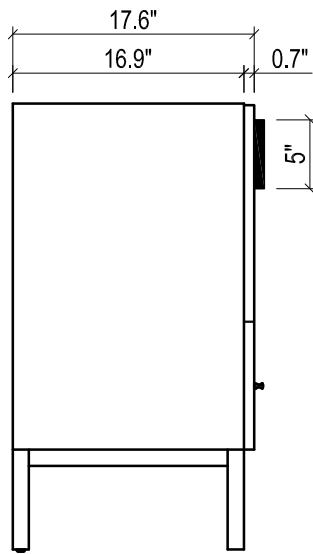

METROPOLITAN FOR LAGUNA

- WALL HUNG option is also available for this model.
  Vanity height without legs is 25.3".
- Quality metal BLUM (or BLUM equivalent) soft-closing hinges and/or drawer hardware are included.

SIDE VIEW

LAGUNA CERAMIC SINK