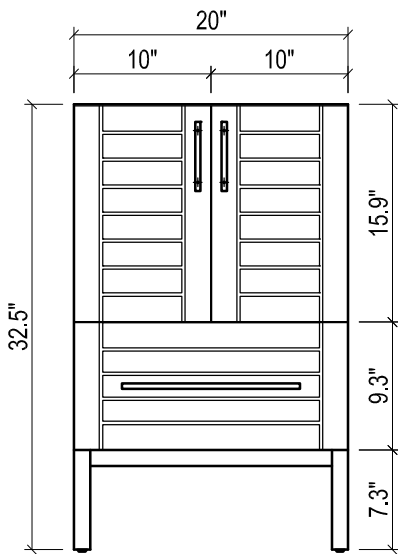

METROPOLITAN FOR LAGUNA

- WALL HUNG option is also available for this model.
Vanity height without legs is 25.3".
- Quality metal BLUM (or BLUM equivalent) soft-closing hinges and/or drawer hardware are included.

- WALL HUNG option is also available for this model.
Vanity height without legs is 25.3".
- Quality metal BLUM (or BLUM equivalent) soft-closing hinges and/or drawer hardware are included.

FRONT VIEW

SIDE VIEW