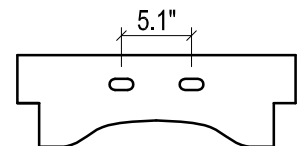

- WALL HUNG option is also available for this model.
Vanity height without legs is 25.3".
- Quality metal BLUM (or BLUM equivalent) soft-closing hinges and/or drawer hardware are included.

FRONT VIEW

SIDE VIEW

BACK VIEW

MILANO CERAMIC SINK

TOP VIEW

FRONT VIEW

BACK VIEW