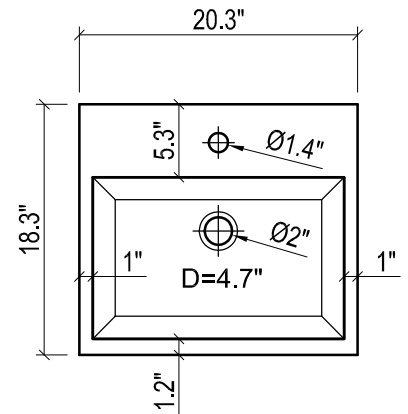

- WALL HUNG option is also available for this model.
Vanity height without legs is 25.3".
- Quality metal BLUM (or BLUM equivalent) soft-closing hinges and/or drawer hardware are included.

FRONT VIEW

SIDE VIEW

BACK VIEW

MILANO CERAMIC SINK

TOP VIEW

FRONT VIEW

BACK VIEW