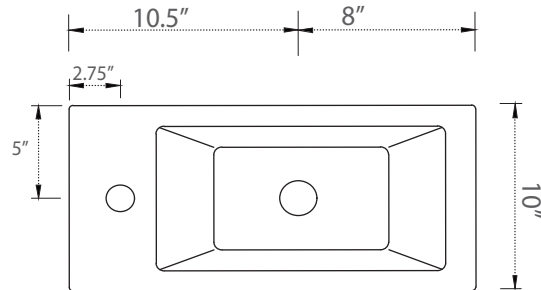

SPECIFICATION_w

SKU CODE:

DEC4019S

COLLECTION: Bristol

DIMENSIONS: W 19.5" | D 10" | H 35.5"

PRODUCT OVERVIEW

- Reclaimed Wood vanity with Metal Frame
- Soft Closing Cabinet Door
- Porcelain Integrated Countertop and Sink
- Antique pewter hardware
- Compact design perfect for small spaces