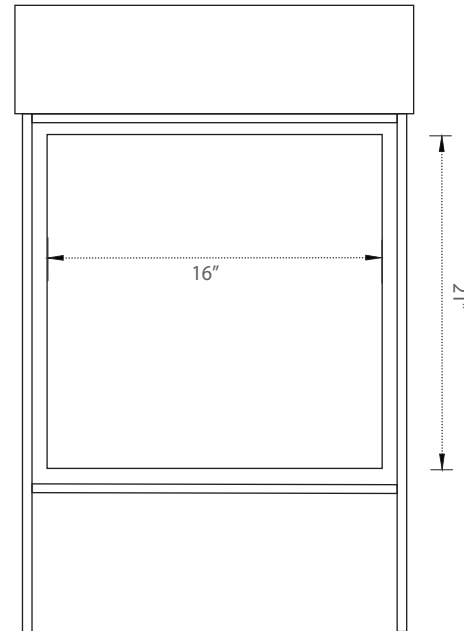

SPECIFICATION_w

SKU CODE:

DEC4019S

COLLECTION: Bristol

DIMENSIONS: W 19.5" | D 10" | H 35.5"

PRODUCT OVERVIEW

- Reclaimed Wood vanity with Metal Frame
- Soft Closing Cabinet Door
- Porcelain Integrated Countertop and Sink
- Antique pewter hardware
- Compact design perfect for small spaces