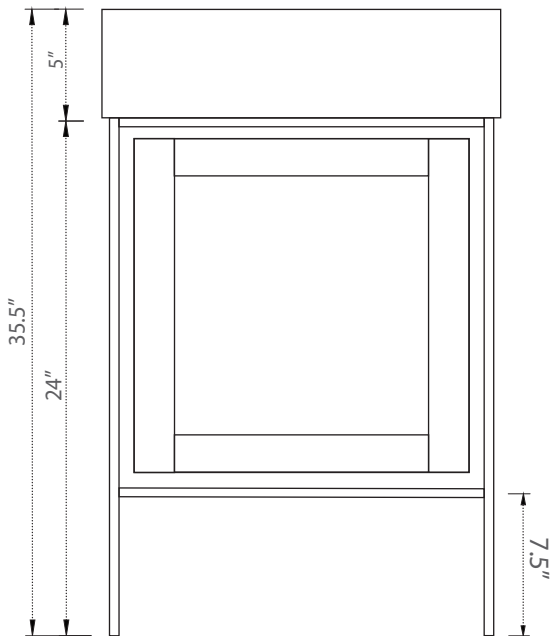

SPECIFICATION_w

SKU CODE:

DEC4019S

COLLECTION: Bristol

DIMENSIONS: W 19.5" | D 10" | H 35.5"

PRODUCT OVERVIEW

- Reclaimed Wood vanity with Metal Frame
- Soft Closing Cabinet Door
- Porcelain Integrated Countertop and Sink
- Antique pewter hardware
- Compact design perfect for small spaces