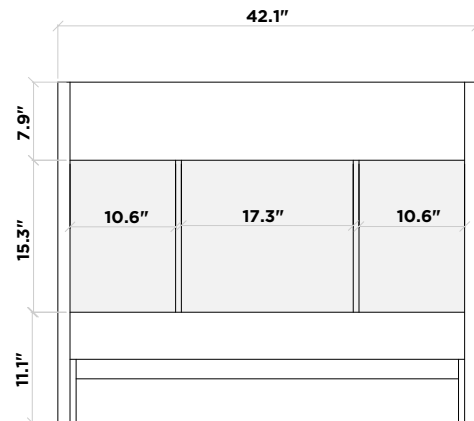

BASE CABINET

CABINET SIZE

42"W × 21.5"D × 34.5"H

MIRROR SIZE

42"W × 35"H

FEATURES

- Solid wood frame with MDF panels.
- Two soft-closing doors with adjustable hinges.
- Five soft-closing drawers with under-mount drawer glides.
- Dove-tail construction drawer boxes.
- Satin nickel finish hardware.
- Matching framed mirror included.

FRONT VIEW

BACK VIEW

SIDE VIEW

MIRROR VIEW

COUNTERTOP

DIMENSIONS

43"W × 22"D × 0.75"H

FEATURES

- Italian carrara white marble countertop.
- Matching backsplash included.
- Countertop pre-drilled for 8 in. widespread faucets.
- One ceramic UPC certified under-mount rectangular sink.

TOP VIEW

BACKSPLASH