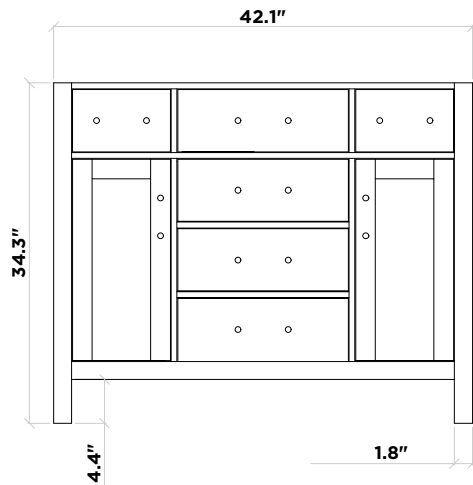

BASE CABINET

CABINET SIZE

42"W × 21.5"D × 34.5"H

MIRROR SIZE

42"W × 35"H

FEATURES

- Solid wood frame with MDF panels.
- Two soft-closing doors with adjustable hinges.
- Five soft-closing drawers with under-mount drawer glides.
- Dove-tail construction drawer boxes.
- Satin nickel finish hardware.
- Matching framed mirror included.

FRONT VIEW

BACK VIEW

SIDE VIEW

MIRROR VIEW

COUNTERTOP

DIMENSIONS

43"W × 22"D × 0.75"H

FEATURES

- Italian carrara white marble countertop.
- Matching backsplash included.
- Countertop pre-drilled for 8 in. widespread faucets.
- One ceramic UPC certified under-mount rectangular sink.

TOP VIEW

BACKSPLASH