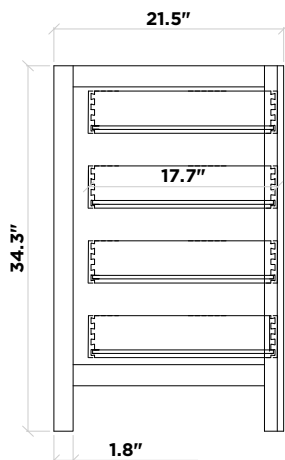

BASE CABINET

CABINET SIZE

42"W × 21.5"D × 34.5"H

MIRROR SIZE

42"W × 35"H

FEATURES

- Solid wood frame with MDF panels.
- Two soft-closing doors with adjustable hinges.
- Five soft-closing drawers with under-mount drawer glides.
- Dove-tail construction drawer boxes.
- Satin nickel finish hardware.
- Matching framed mirror included.

FRONT VIEW

BACK VIEW

SIDE VIEW

MIRROR VIEW

COUNTERTOP

DIMENSIONS

43"W × 22"D × 0.75"H

FEATURES

- Italian carrara white marble countertop.
- Matching backsplash included.
- Countertop pre-drilled for 8 in. widespread faucets.
- One ceramic UPC certified under-mount rectangular sink.

TOP VIEW

BACKSPLASH