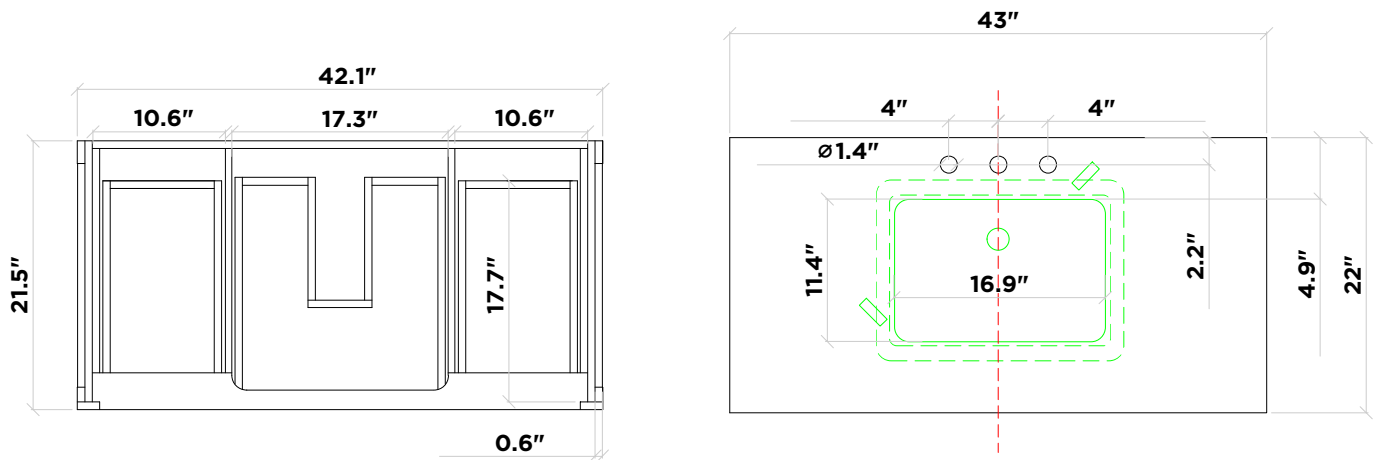

BASE CABINET

CABINET SIZE

42"W × 21.5"D × 34.5"H

MIRROR SIZE

42"W × 35"H

FEATURES

- Solid wood frame with MDF panels.
- Two soft-closing doors with adjustable hinges.
- Five soft-closing drawers with under-mount drawer glides.
- Dove-tail construction drawer boxes.
- Satin nickel finish hardware.
- Matching framed mirror included.

FRONT VIEW

BACK VIEW

SIDE VIEW

MIRROR VIEW

COUNTERTOP

DIMENSIONS

43"W × 22"D × 0.75"H

FEATURES

- Italian carrara white marble countertop.
- Matching backsplash included.
- Countertop pre-drilled for 8 in. widespread faucets.
- One ceramic UPC certified under-mount rectangular sink.

TOP VIEW

BACKSPLASH