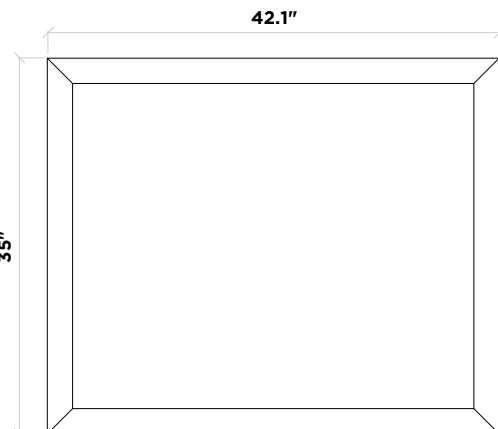

BASE CABINET

CABINET SIZE

42"W × 21.5"D × 34.5"H

MIRROR SIZE

42"W × 35"H

FEATURES

- Solid wood frame with MDF panels.
- Two soft-closing doors with adjustable hinges.
- Five soft-closing drawers with under-mount drawer glides.
- Dove-tail construction drawer boxes.
- Satin nickel finish hardware.
- Matching framed mirror included.

FRONT VIEW

BACK VIEW

SIDE VIEW

MIRROR VIEW

COUNTERTOP

DIMENSIONS

43"W × 22"D × 0.75"H

FEATURES

- Italian carrara white marble countertop.
- Matching backsplash included.
- Countertop pre-drilled for 8 in. widespread faucets.
- One ceramic UPC certified under-mount rectangular sink.

TOP VIEW

BACKSPLASH