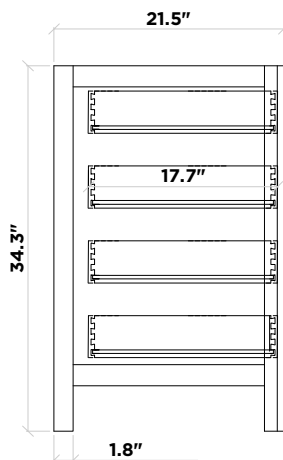

BASE CABINET

CABINET SIZE

42"W × 21.5"D × 34.5"H

MIRROR SIZE

42"W × 35"H

FEATURES

- Solid wood frame with MDF panels.
- Two soft-closing doors with adjustable hinges.
- Five soft-closing drawers with under-mount drawer glides.
- Dove-tail construction drawer boxes.
- Satin nickel finish hardware.
- Matching framed mirror included.

FRONT VIEW

BACK VIEW

SIDE VIEW

MIRROR VIEW