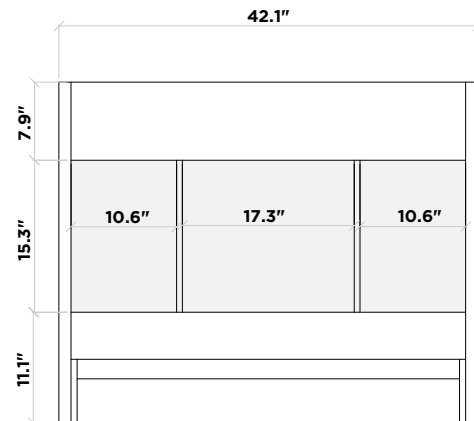

BASE CABINET

CABINET SIZE

42"W × 21.5"D × 34.5"H

MIRROR SIZE

42"W × 35"H

FEATURES

- Solid wood frame with MDF panels.
- Two soft-closing doors with adjustable hinges.
- Five soft-closing drawers with under-mount drawer glides.
- Dove-tail construction drawer boxes.
- Satin nickel finish hardware.
- Matching framed mirror included.

FRONT VIEW

BACK VIEW

SIDE VIEW

MIRROR VIEW