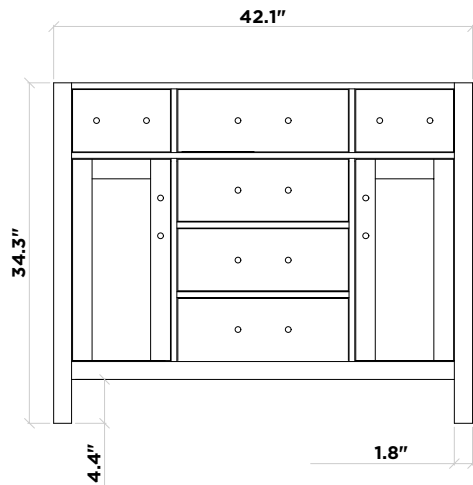

BASE CABINET

CABINET SIZE

42"W × 21.5"D × 34.5"H

MIRROR SIZE

42"W × 35"H

FEATURES

- Solid wood frame with MDF panels.
- Two soft-closing doors with adjustable hinges.
- Five soft-closing drawers with under-mount drawer glides.
- Dove-tail construction drawer boxes.
- Satin nickel finish hardware.
- Matching framed mirror included.

FRONT VIEW

BACK VIEW

SIDE VIEW

MIRROR VIEW