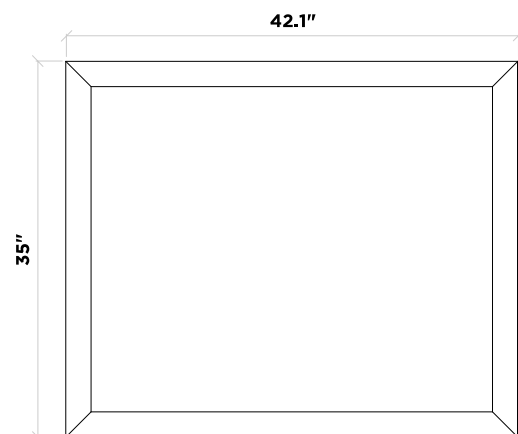

BASE CABINET

CABINET SIZE

48"W × 21.5"D × 34.5"H

MIRROR SIZE

42"W × 35"H

FEATURES

- Solid wood frame with MDF panels.
- Two soft-closing doors with adjustable hinges.
- Five soft-closing drawers with under-mount drawer glides.
- Dove-tail construction drawer boxes.
- Satin nickel finish hardware.
- Matching framed mirror included.

FRONT VIEW

BACK VIEW

SIDE VIEW

MIRROR VIEW

COUNTERTOP

DIMENSIONS

49"W × 22"D × 0.75"H

FEATURES

- Italian carrara white marble countertop.
- Matching backsplash included.
- Countertop pre-drilled for 8 in. widespread faucets.
- One ceramic UPC certified under-mount oval sink.

TOP VIEW

BACKSPLASH