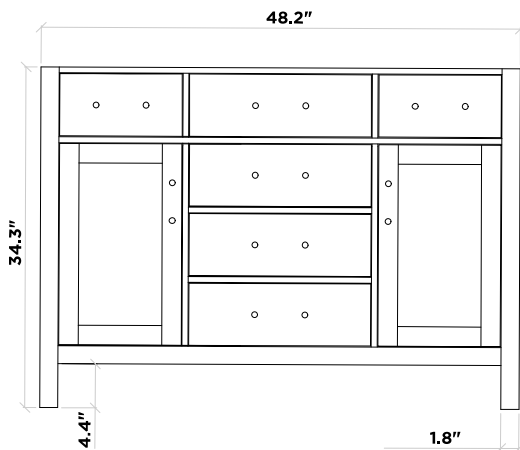

BASE CABINET

CABINET SIZE

48"W × 21.5"D × 34.5"H

MIRROR SIZE

42"W × 35"H

FEATURES

- Solid wood frame with MDF panels.
- Two soft-closing doors with adjustable hinges.
- Five soft-closing drawers with under-mount drawer glides.
- Dove-tail construction drawer boxes.
- Satin nickel finish hardware.
- Matching framed mirror included.

FRONT VIEW

BACK VIEW

SIDE VIEW

MIRROR VIEW

COUNTERTOP

DIMENSIONS

49"W × 22"D × 0.75"H

FEATURES

- Italian carrara white marble countertop.
- Matching backsplash included.
- Countertop pre-drilled for 8 in. widespread faucets.
- One ceramic UPC certified under-mount oval sink.

TOP VIEW

BACKSPLASH