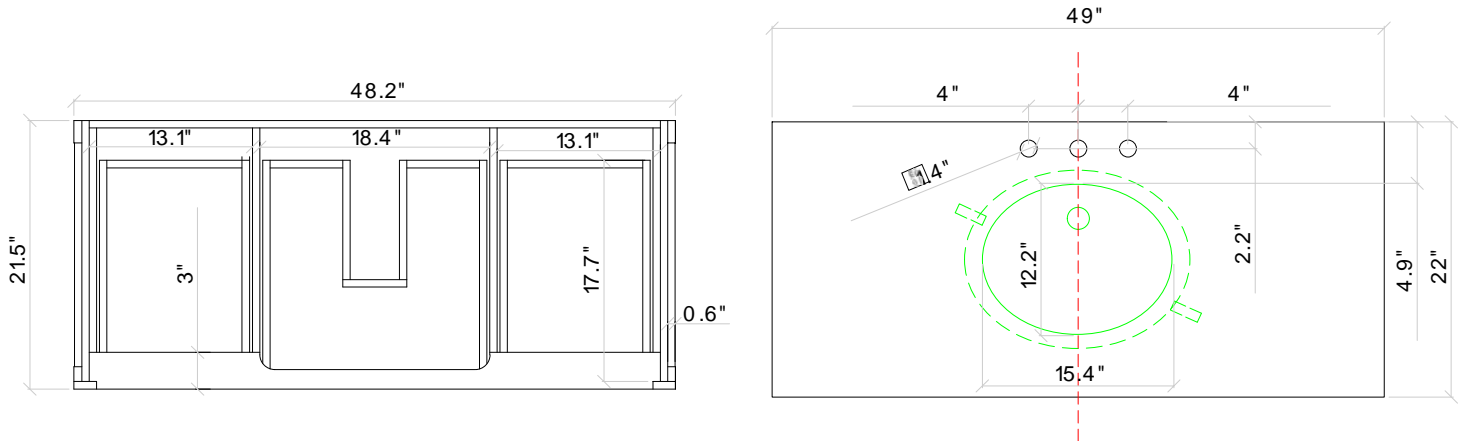

BASE CABINET

CABINET SIZE

48"W × 21.5"D × 34.5"H

MIRROR SIZE

42"W × 35"H

FEATURES

- Solid wood frame with MDF panels.
- Two soft-closing doors with adjustable hinges.
- Five soft-closing drawers with under-mount drawer glides.
- Dove-tail construction drawer boxes.
- Satin nickel finish hardware.
- Matching framed mirror included.

FRONT VIEW

BACK VIEW

SIDE VIEW

MIRROR VIEW

COUNTERTOP

DIMENSIONS

49"W × 22"D × 0.75"H

FEATURES

- Italian carrara white marble countertop.
- Matching backsplash included.
- Countertop pre-drilled for 8 in. widespread faucets.
- One ceramic UPC certified under-mount oval sink.

TOP VIEW

BACKSPLASH