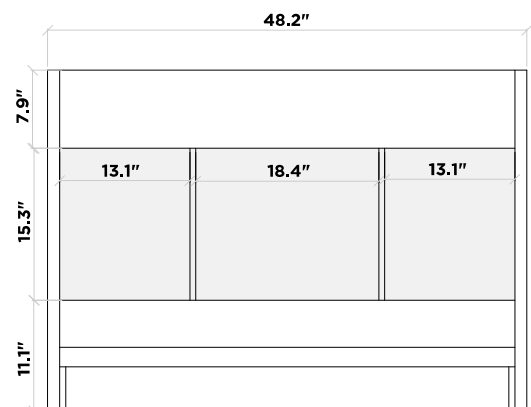

BASE CABINET

CABINET SIZE

48"W × 21.5"D × 34.5"H

MIRROR SIZE

42"W × 35"H

FEATURES

- Solid wood frame with MDF panels.
- Two soft-closing doors with adjustable hinges.
- Five soft-closing drawers with under-mount drawer glides.
- Dove-tail construction drawer boxes.
- Satin nickel finish hardware.
- Matching framed mirror included.

FRONT VIEW

BACK VIEW

SIDE VIEW

MIRROR VIEW

COUNTERTOP

DIMENSIONS

49"W × 22"D × 0.75"H

FEATURES

- Italian carrara white marble countertop.
- Matching backsplash included.
- Countertop pre-drilled for 8 in. widespread faucets.
- One ceramic UPC certified under-mount oval sink.

TOP VIEW

BACKSPLASH