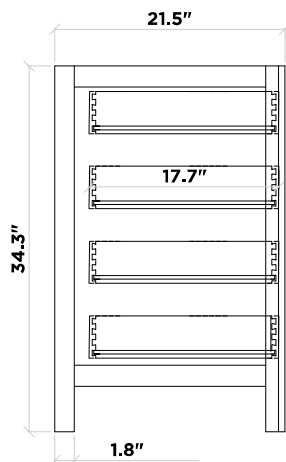

BASE CABINET

CABINET SIZE

48"W × 21.5"D × 34.5"H

MIRROR SIZE

42"W × 35"H

FEATURES

- Solid wood frame with MDF panels.
- Two soft-closing doors with adjustable hinges.
- Five soft-closing drawers with under-mount drawer glides.
- Dove-tail construction drawer boxes.
- Satin nickel finish hardware.
- Matching framed mirror included.

FRONT VIEW

BACK VIEW

SIDE VIEW

MIRROR VIEW

COUNTERTOP

DIMENSIONS

49"W × 22"D × 0.75"H

FEATURES

- Italian carrara white marble countertop.
- Matching backsplash included.
- Countertop pre-drilled for 8 in. widespread faucets.
- One ceramic UPC certified under-mount oval sink.

TOP VIEW

BACKSPLASH