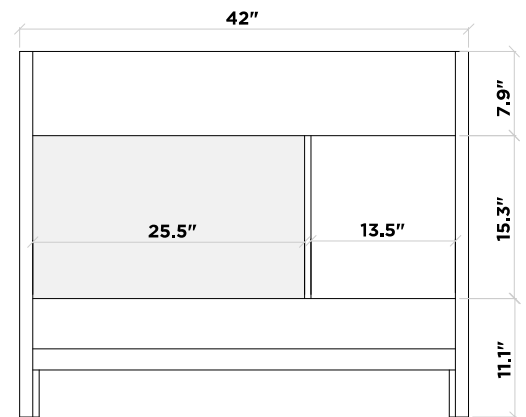

BASE CABINET

CABINET SIZE

42"W × 21.5"D × 34.5"H

MIRROR SIZE

42"W × 35"H

FEATURES

- Solid wood frame with MDF panels.
- Two soft-closing doors with adjustable hinges.
- Four soft-closing drawers with under-mount drawer glides.
- Dove-tail construction drawer boxes.
- Satin nickel finish hardware.
- Matching framed mirror included.

FRONT VIEW

BACK VIEW

SIDE VIEW

MIRROR VIEW

COUNTERTOP

DIMENSIONS

43"W × 22"D × 0.75"H

FEATURES

- Italian carrara white marble countertop.
- Matching backsplash included.
- Countertop pre-drilled for 8 in. widespread faucets.
- One ceramic UPC certified under-mount rectangular sink.

TOP VIEW

BACKSPLASH