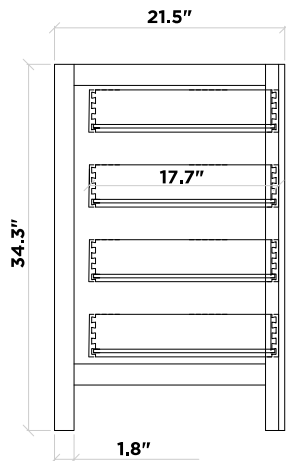

BASE CABINET

CABINET SIZE

42"W × 21.5"D × 34.5"H

MIRROR SIZE

42"W × 35"H

FEATURES

- Solid wood frame with MDF panels.
- Two soft-closing doors with adjustable hinges.
- Four soft-closing drawers with under-mount drawer glides.
- Dove-tail construction drawer boxes.
- Satin nickel finish hardware.
- Matching framed mirror included.

FRONT VIEW

BACK VIEW

SIDE VIEW

MIRROR VIEW

COUNTERTOP

DIMENSIONS

43"W × 22"D × 0.75"H

FEATURES

- Italian carrara white marble countertop.
- Matching backsplash included.
- Countertop pre-drilled for 8 in. widespread faucets.
- One ceramic UPC certified under-mount rectangular sink.

TOP VIEW

BACKSPLASH