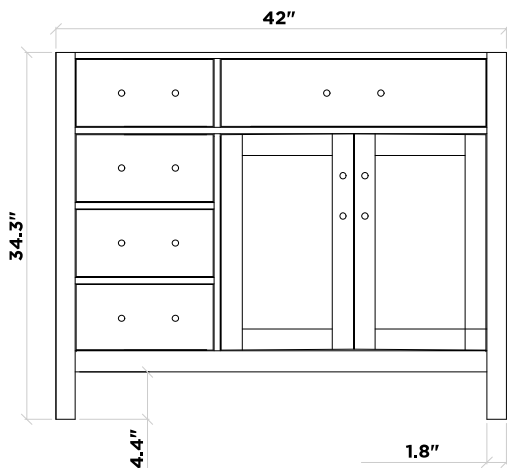

BASE CABINET

CABINET SIZE

42"W × 21.5"D × 34.5"H

MIRROR SIZE

42"W × 35"H

FEATURES

- Solid wood frame with MDF panels.
- Two soft-closing doors with adjustable hinges.
- Four soft-closing drawers with under-mount drawer glides.
- Dove-tail construction drawer boxes.
- Satin nickel finish hardware.
- Matching framed mirror included.

FRONT VIEW

BACK VIEW

SIDE VIEW

MIRROR VIEW

COUNTERTOP

DIMENSIONS

43"W × 22"D × 0.75"H

FEATURES

- Italian carrara white marble countertop.
- Matching backsplash included.
- Countertop pre-drilled for 8 in. widespread faucets.
- One ceramic UPC certified under-mount rectangular sink.

TOP VIEW

BACKSPLASH