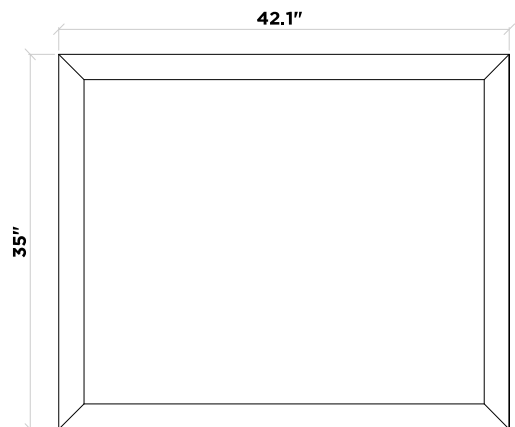

BASE CABINET

CABINET SIZE

42"W × 21.5"D × 34.5"H

MIRROR SIZE

42"W × 35"H

FEATURES

- Solid wood frame with MDF panels.
- Two soft-closing doors with adjustable hinges.
- Four soft-closing drawers with under-mount drawer glides.
- Dove-tail construction drawer boxes.
- Satin nickel finish hardware.
- Matching framed mirror included.

FRONT VIEW

BACK VIEW

SIDE VIEW

MIRROR VIEW

COUNTERTOP

DIMENSIONS

43"W × 22"D × 0.75"H

FEATURES

- Italian carrara white marble countertop.
- Matching backsplash included.
- Countertop pre-drilled for 8 in. widespread faucets.
- One ceramic UPC certified under-mount rectangular sink.

TOP VIEW

BACKSPLASH