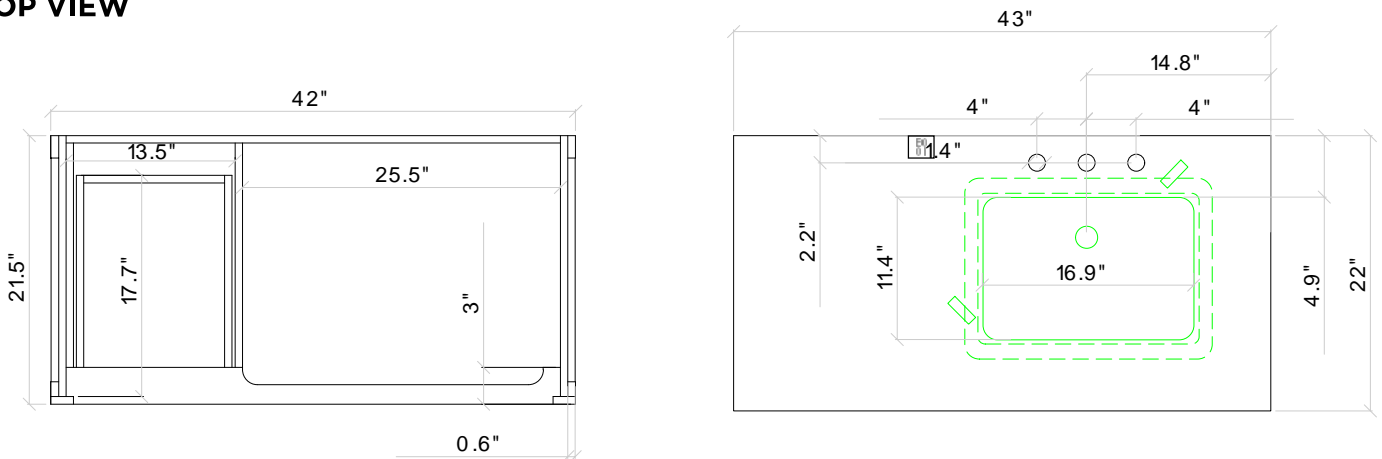

BASE CABINET

CABINET SIZE

42"W × 21.5"D × 34.5"H

MIRROR SIZE

42"W × 35"H

FEATURES

- Solid wood frame with MDF panels.
- Two soft-closing doors with adjustable hinges.
- Four soft-closing drawers with under-mount drawer glides.
- Dove-tail construction drawer boxes.
- Satin nickel finish hardware.
- Matching framed mirror included.

FRONT VIEW

BACK VIEW

SIDE VIEW

MIRROR VIEW

COUNTERTOP

DIMENSIONS

43"W × 22"D × 0.75"H

FEATURES

- Italian carrara white marble countertop.
- Matching backsplash included.
- Countertop pre-drilled for 8 in. widespread faucets.
- One ceramic UPC certified under-mount rectangular sink.

TOP VIEW

BACKSPLASH